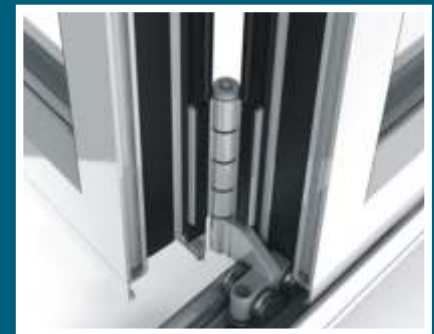

t: 01268 681612 (15 lines)
f: 01268 510058
e: sales@duration.co.uk
w: www.duration.co.uk

DURATION WINDOWS

Supplying high quality aluminium products since 1985

- White, Black, Light Grey, Dark Grey or Brown as standard - metallic textured, woodgrain or any RAL finish - Single & dual colours available.
- Choice of colours for Hardware, or RAL colour upon request.
- 2 to 7 Panel options. For 8+ panels please ask.
- Standard, low, low ramped and room divider threshold options.
- Opens in or out, with most styles offering traffic door access.
- High security, Avocet locking cylinder, 3pt lock to traffic doors, high security shoot bolts to folding panels.
- All doors include woolpile, four heavy duty stainless steel bogey wheels for increased stability and stainless steel track.
- High weather performance and exceeds the building regs.
- Site line: Head - 110; Jambs - 110; Interlock - 140.
- Self Cleaning glass, Solar Control glass & Integrated blinds available.
- Lever-lever handle on the traffic door & 'Funky' T-handles on intermediate panels, all in a variety of finishes.
- U values of just 1.7 W/M²K, air & water tightness of 600 Pa, can withstand wind loadings of up to 2400 Pa.
- Trickle vents available in head extension, in a range of colours.
- Angled / chamfered or square glazing bead - 28mm internally glazed units for added security.

Further information and on-line estimator available at:

www.duration.co.uk

Lockable Pop-out T-Handle

Stainless Steel Wheels & Track

Slim Interlocks, No Floating Mullion.

Integrated Blinds

Ramped Low Threshold