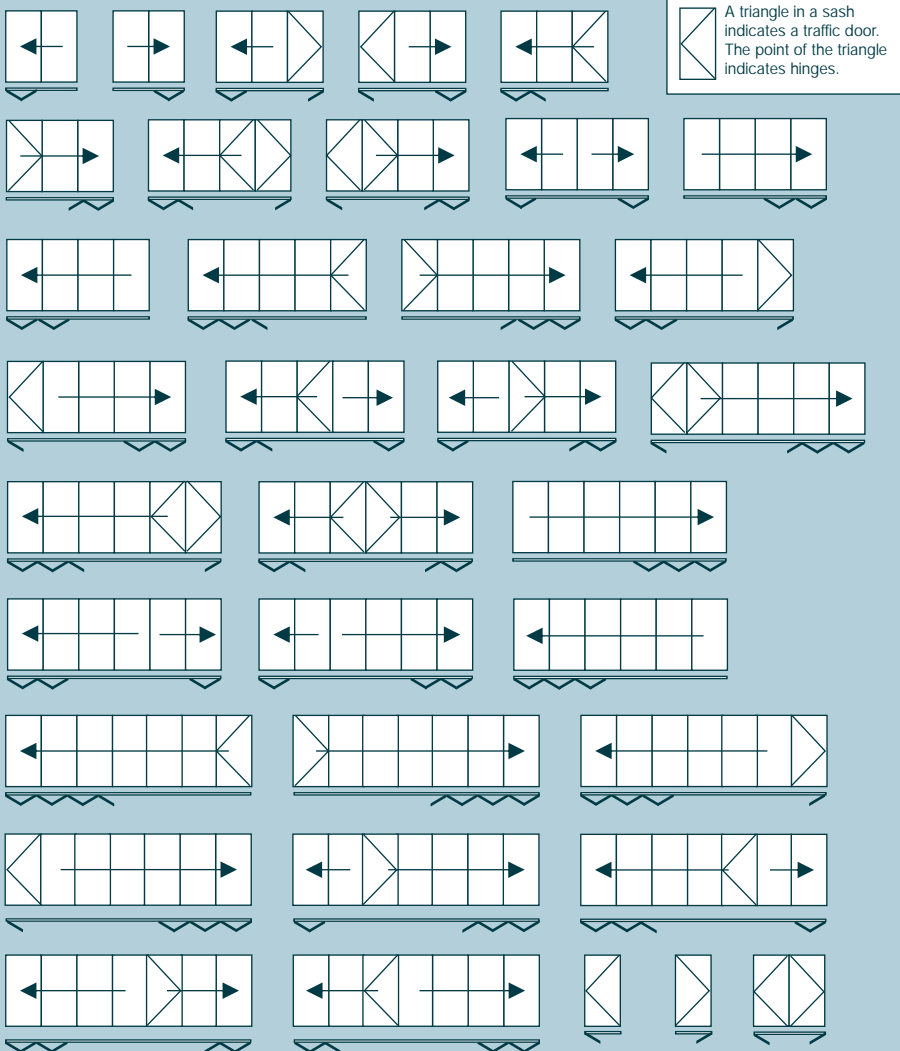

t: 01268 681612 (15 lines)
f: 01268 510058
e: sales@duration.co.uk
w: www.duration.co.uk

DURATION WINDOWS

Supplying high quality aluminium products since 1985

- White, Black, Light Grey, Dark Grey or Brown as standard - metallic textured, woodgrain or any RAL finish - Single & dual colours available.
- Choice of colours for Hardware, or RAL colour upon request.
- 2 to 7 Panel options. For 8+ panels please ask.
- Standard, low, low ramped and room divider threshold options.
- Opens in or out, with most styles offering traffic door access.
- High security, Avocet locking cylinder, 3pt lock to traffic doors, high security shoot bolts to folding panels.
- All doors include woolpile, four heavy duty stainless steel bogey wheels for increased stability and stainless steel track.
- High weather performance and exceeds the building regs.
- Site line: Head - 110; Jambs - 110; Interlock - 140.
- Self Cleaning glass, Solar Control glass & Integrated blinds available.
- Lever-lever handle on the traffic door & 'Funky' T-handles on intermediate panels, all in a variety of finishes.
- U values of just 1.7 W/M²K, air & water tightness of 600 Pa, can withstand wind loadings of up to 2400 Pa.
- Trickle vents available in head extension, in a range of colours.
- Angled / chamfered or square glazing bead - 28mm internally glazed units for added security.

Common Configurations

No of Door Panels	2	3	4	5	6	7	8+	No of Door Panels	All
Minimum Width	1400	2100	2800	3500	4200	4900	Please	Minimum Height	1600
Maximum Width	2000	3000	4000	5000	6000	7000	Ask	Maximum Height	3000

Further information and on-line estimator available at:

www.duration.co.uk

Lockable Pop-out T-Handle

Stainless Steel Wheels & Track

Slim Interlocks, No Floating Mullion.

Integrated Blinds

Ramped Low Threshold