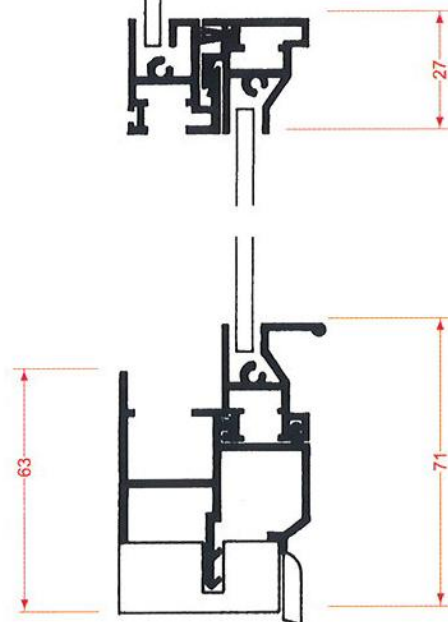

# Tilt Back Balanced Vertical Slider

The  
Balanced  
Vertical  
Slider that  
CAN BE  
CLEANED

Duration Window's own secondary glazing design allows for each panel to tilt back individually - primarily for ease of cleaning and access to prime window for decorating, but also for a speedier exit in the event of fire etc.

The Tilt 'Locking Shoes' prevent the sashes moving when tilted. i.e. 'racking' or 'flying upwards' - and provide easy sash removal and refitting.

**DURATION WINDOWS**

Secondary Glazing Specialists

Unit 4, Charfleets Road,  
Canvey Island, Essex SS8 0PQ  
E-mail: [sales@duration.co.uk](mailto:sales@duration.co.uk)  
[www.duration.co.uk](http://www.duration.co.uk)  
Telephone: 0870 870 1612  
Fax: 0870 870 1058

# Tilt Back Balanced Vertical Slider

Top Rail

Bottom Rail

Jambs

**DURATION WINDOWS**

Secondary Glazing Specialists

Unit 4, Charfleets Road,  
Canvey Island, Essex SS8 0PQ  
E-mail: [Sales@duration.co.uk](mailto:Sales@duration.co.uk)  
[www.duration.co.uk](http://www.duration.co.uk)  
Telephone: 0870 870 1612  
Fax: 0870 870 1058