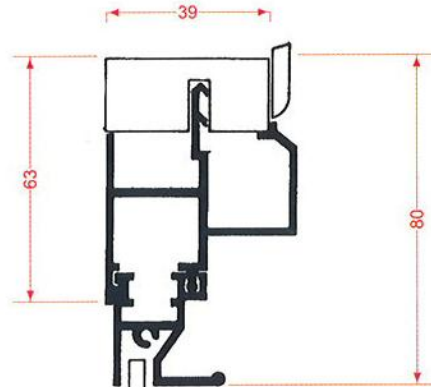

The Tilt 'Locking Shoes' prevent the sashes moving when tilted. i.e. 'racking' or 'flying upwards' - and provide easy sash removal and refitting.

**DURATION WINDOWS**

Secondary Glazing Specialists

Unit 4, Charfleets Road,  
Canvey Island, Essex SS8 0PQ  
E-mail: [sales@duration.co.uk](mailto:sales@duration.co.uk)  
[www.duration.co.uk](http://www.duration.co.uk)  
Telephone: 0870 870 1612  
Fax: 0870 870 1058

# Tilt Back Balanced Vertical Slider

Top Rail

Bottom Rail

Jambs

**DURATION WINDOWS**

Secondary Glazing Specialists

Unit 4, Charfleets Road,  
Canvey Island, Essex SS8 0PQ  
E-mail: [Sales@duration.co.uk](mailto:Sales@duration.co.uk)  
[www.duration.co.uk](http://www.duration.co.uk)  
Telephone: 0870 870 1612  
Fax: 0870 870 1058