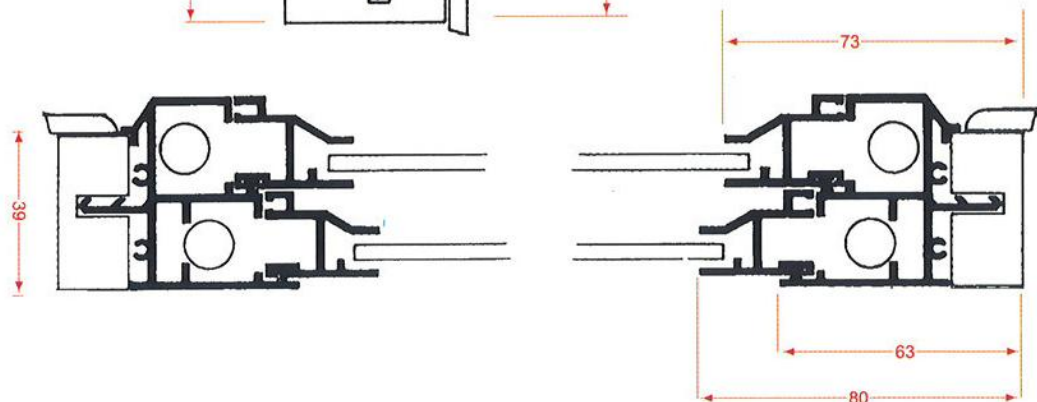

# Tilt Back Balanced Vertical Slider

Top Rail

Bottom Rail

Jambs

**DURATION WINDOWS**

Secondary Glazing Specialists

Unit 4, Charfleets Road,  
Canvey Island, Essex SS8 0PQ  
E-mail: [Sales@duration.co.uk](mailto:Sales@duration.co.uk)  
[www.duration.co.uk](http://www.duration.co.uk)  
Telephone: 0870 870 1612  
Fax: 0870 870 1058