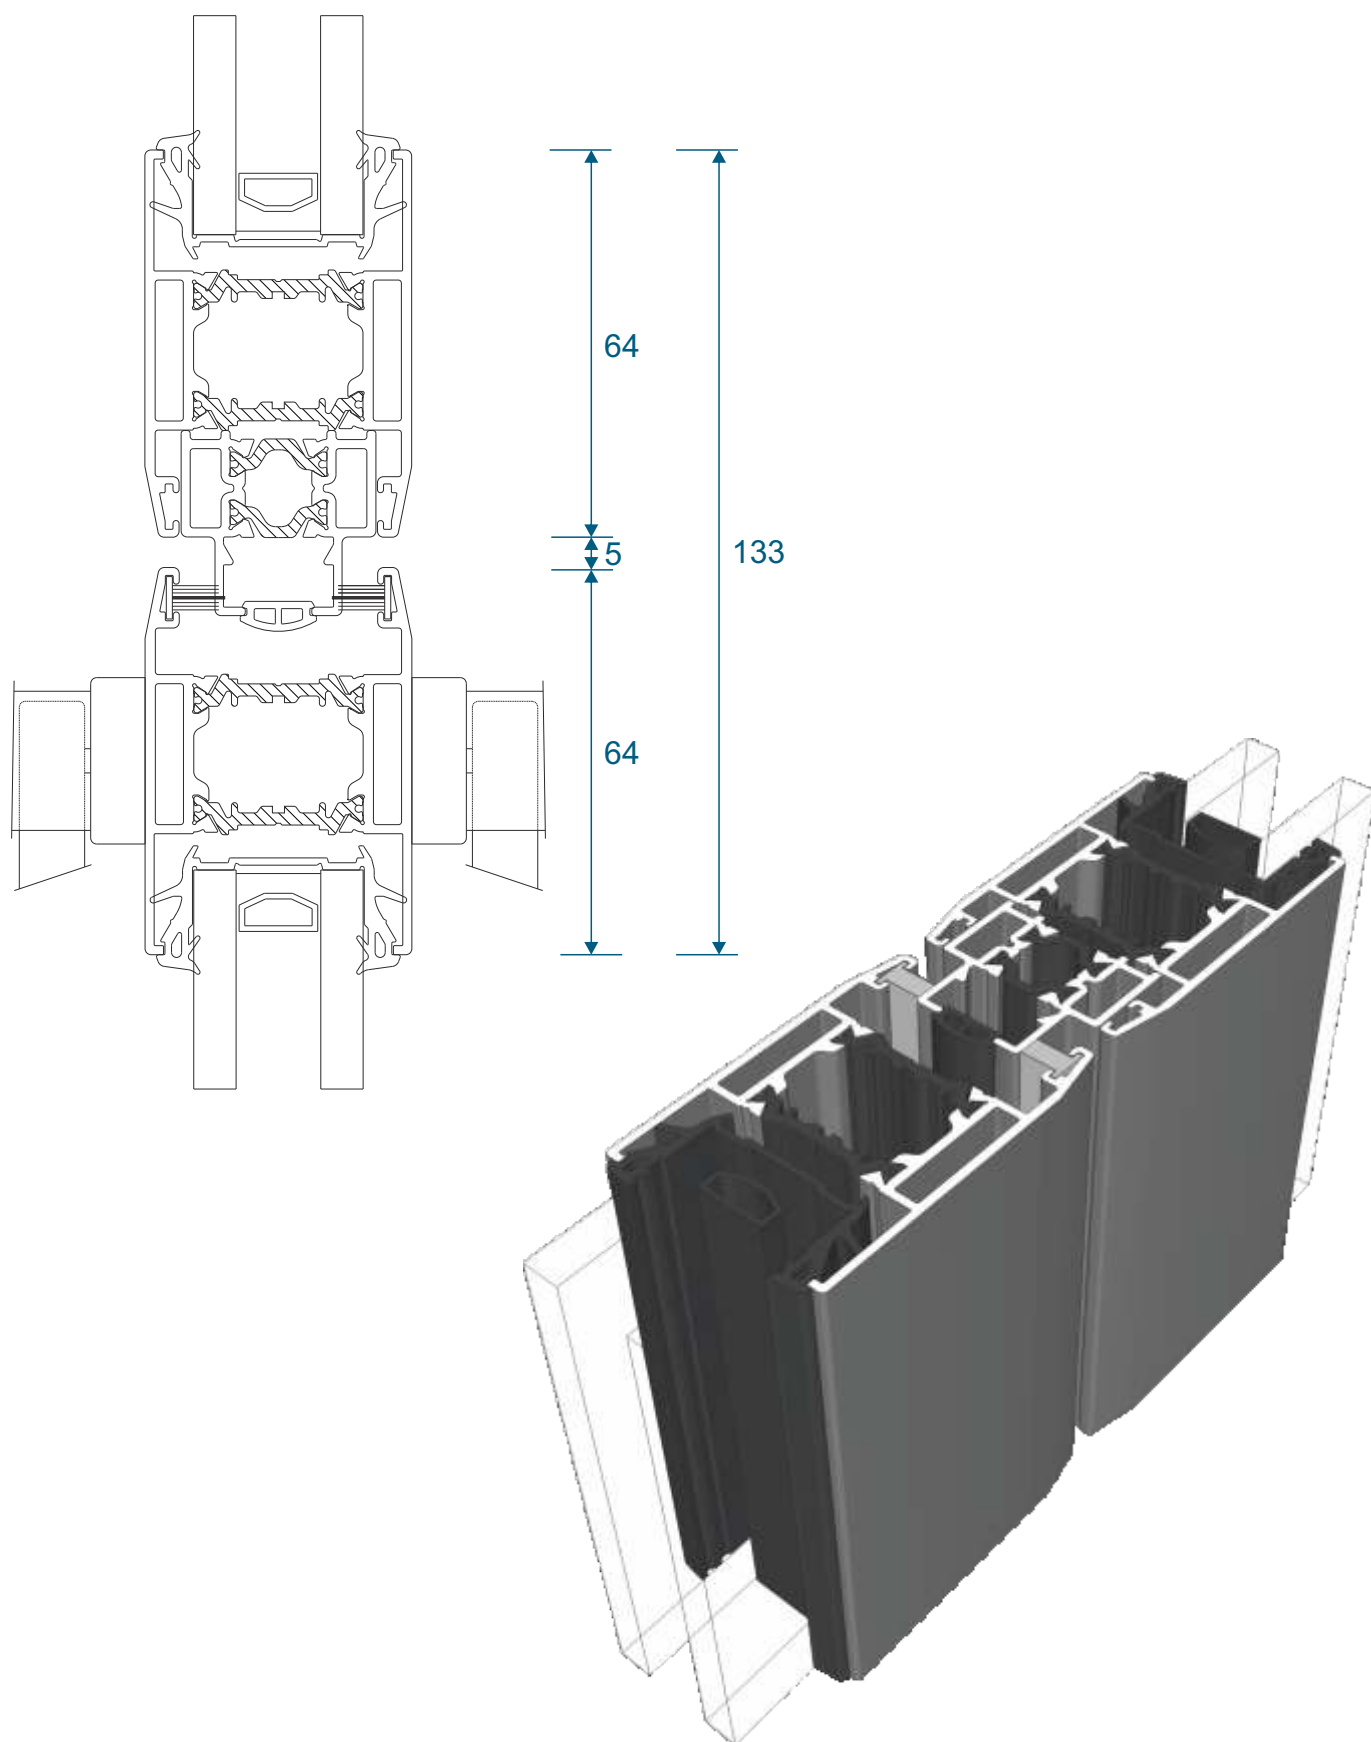

Interlocks

Heavy Duty Interlock

Suitable up to 2200mm tall depending on site conditions.
Smaller heights will apply for exposed areas.

Meeting Stile

Meting Stile

Midrails

70mm

124mm