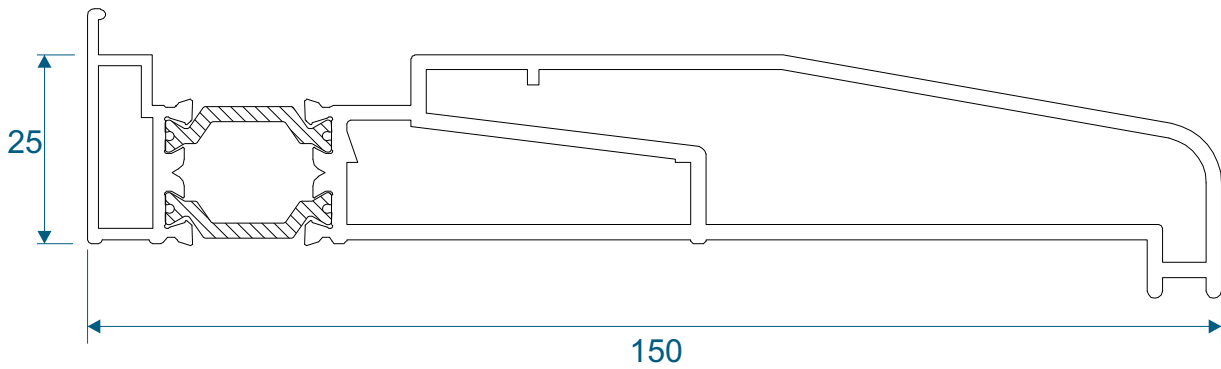

GSL053 - PVC Interlock

GSL053N - Polyamide Interlock

GSL050 - Channel Infill

GSL051 - Channel Infill

VL72 - Weather Drip

VG52 - PVC Infill

Head Extensions

DV515 - 42mm Extension (For Two Track)

ETC156 - 42mm Extension (For Three Track)

Two extensions used.
One to the front and one to the back.

DV559 - 20mm Extension (For Two Track)

Midrails

GSL030 - 70mm

GSL1131 - 124mm

GSL1130 - Letter Plate

Cills

ETC178 - 85mm Cill

ETC157 - 150mm Cill

Cills

ETC158 - 190mm Cill

ETC179 - 225mm Cill

Two Track

Threshold

Two Track

Threshold With Cill

Two Track

Head

Two Track

Head With Extension (Used For Trickle Vents)

Two Track

Jamb

Three Track