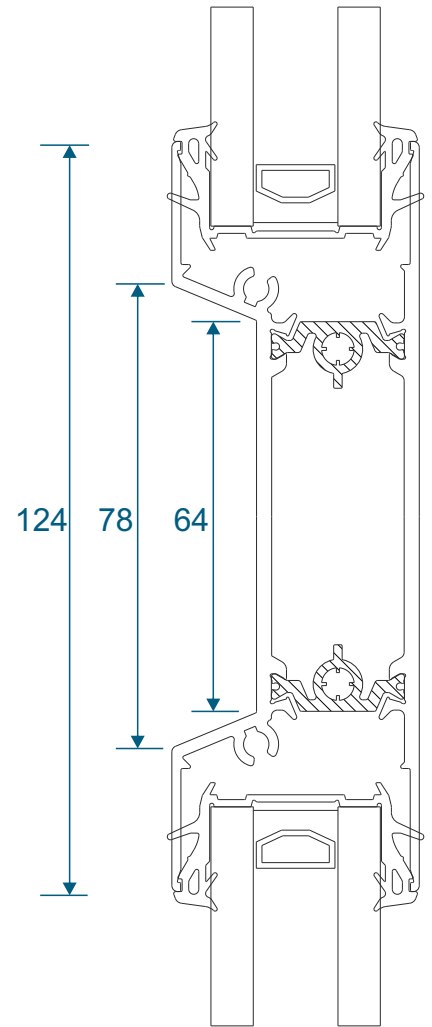

124mm Letter Plate