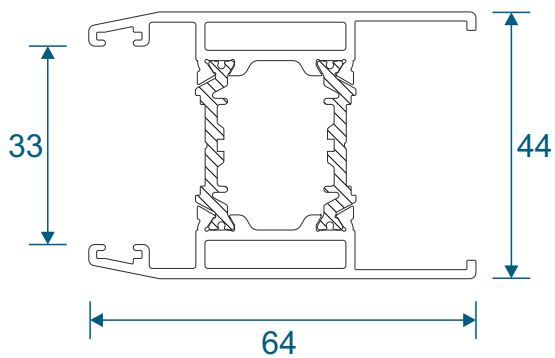

GSL021 - Locking Stile