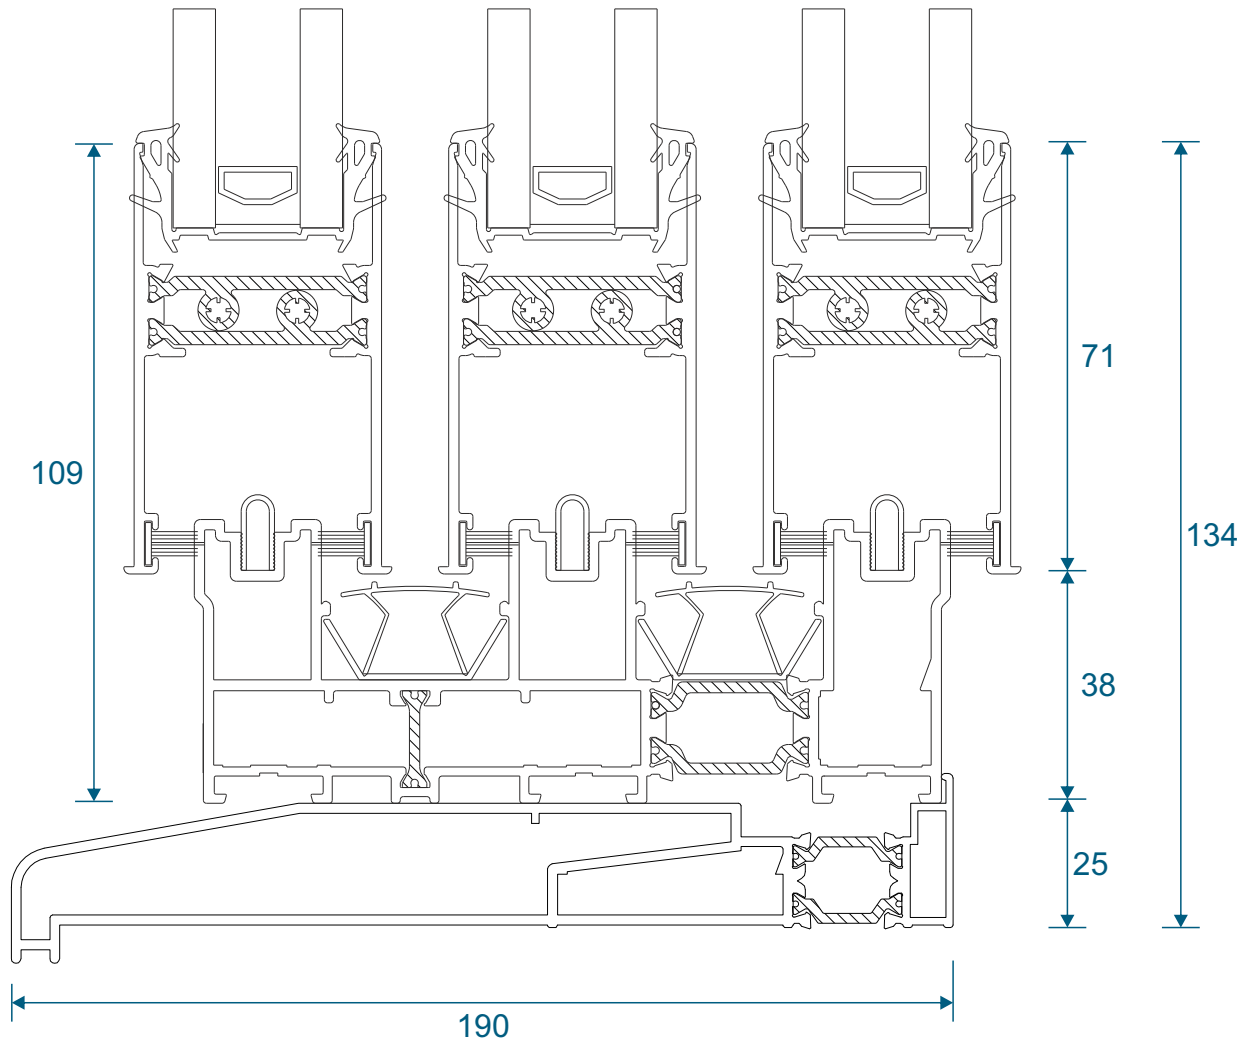

Three Track

Threshold With Cill