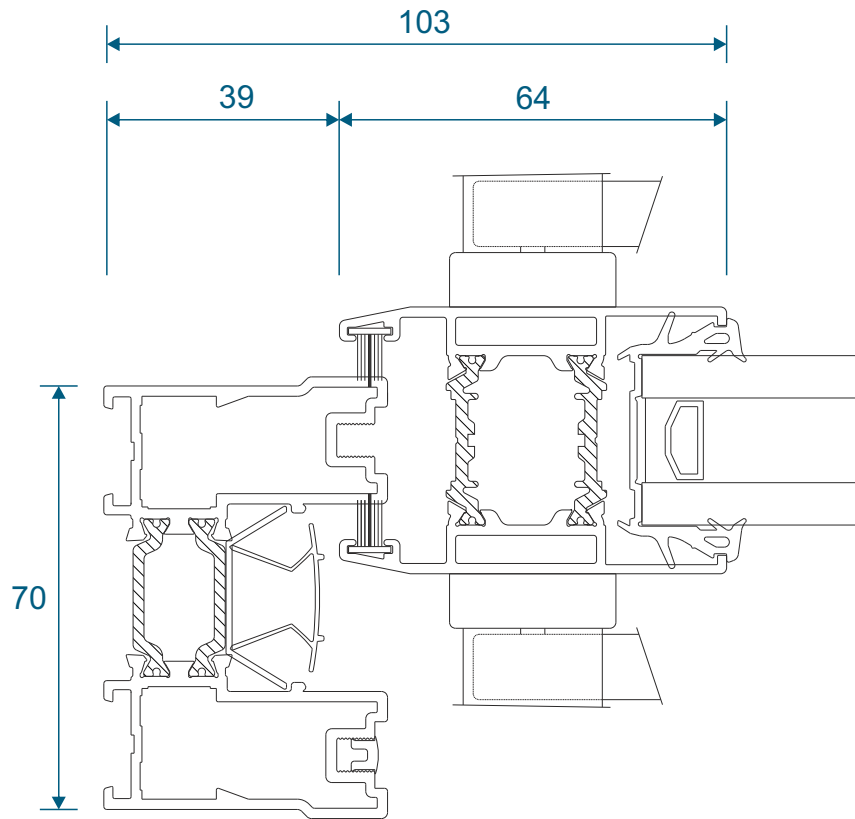

ETC178 - 85mm Cill

ETC157 - 150mm Cill

Cills

ETC158 - 190mm Cill

ETC179 - 225mm Cill

Two Track

Threshold

Two Track

Threshold With Cill

Two Track

Head

Two Track

Head With Extension (Used For Trickle Vents)

Two Track

Jamb

Three Track

Threshold

Three Track

Threshold With Cill

Three Track

Head

Three Track

Head With Extension (Used For Trickle Vents)

Three Track

Jamb

Interlocks

Lite Duty

Suitable up to 1400mm tall depending on site conditions. Smaller heights will apply for exposed areas.

Medium Duty

Suitable up to 1850mm tall depending on site conditions. Smaller heights will apply for exposed areas.