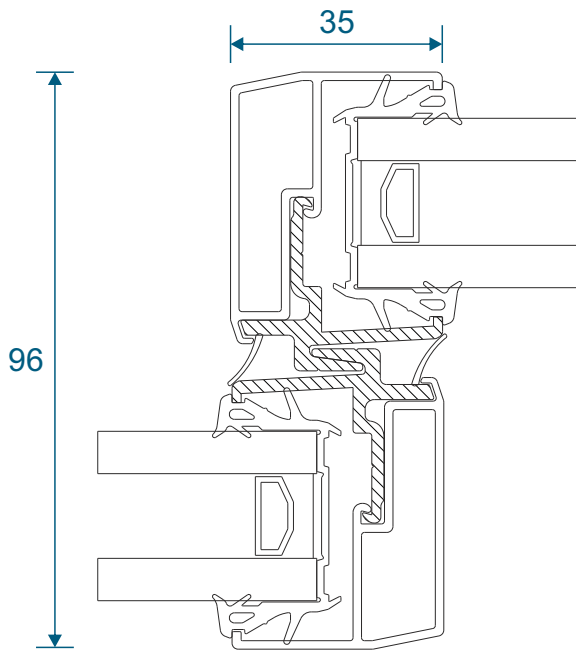

Threshold With Cill

Two Track

Head

Two Track

Head With Extension (Used For Trickle Vents)

Two Track

Jamb

Three Track

Threshold

Three Track

Threshold With Cill

Three Track

Head

Three Track

Head With Extension (Used For Trickle Vents)

Three Track

Jamb

Interlocks

Lite Duty

Suitable up to 1400mm tall depending on site conditions. Smaller heights will apply for exposed areas.

Medium Duty

Suitable up to 1850mm tall depending on site conditions. Smaller heights will apply for exposed areas.

Interlocks

Heavy Duty Interlock

Suitable up to 2200mm tall depending on site conditions.
Smaller heights will apply for exposed areas.

Meeting Stile

Meting Stile

Midrails

70mm

124mm