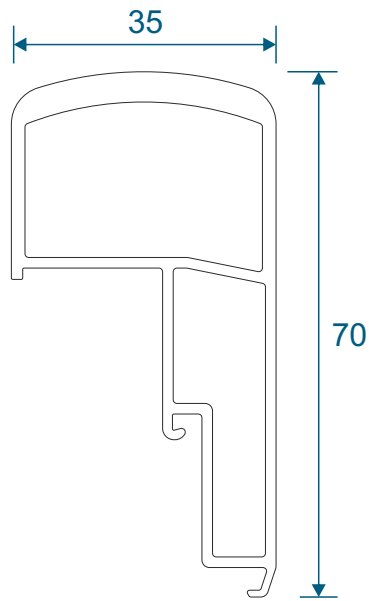

Meeting Stile

Standard	23
----------	----

Midrails

70mm	24
124mm	24
124mm Letter Plate	24

Outer Frames

GSL1010 - Two Track

GSL1012 - Three Track

Sashes

GSL020 - Top & Bottom Rail

GSL021 - Locking Stile

Interlocks & Meeting Stile

GSL310 - Light Duty

GSL1335 - Medium Duty

GSL1330 - Heavy Duty

GSL040 - Meeting Stile Adapter

Infills & Add-Ons

GSL053 - PVC Interlock

GSL053N - Polyamide Interlock

GSL050 - Channel Infill

GSL051 - Channel Infill

VL72 - Weather Drip

VG52 - PVC Infill

Head Extensions

DV515 - 42mm Extension (For Two Track)

ETC156 - 42mm Extension (For Three Track)

Two extensions used.
One to the front and one to the back.

DV559 - 20mm Extension (For Two Track)

Midrails

GSL030 - 70mm

GSL1131 - 124mm

GSL1130 - Letter Plate

Cills