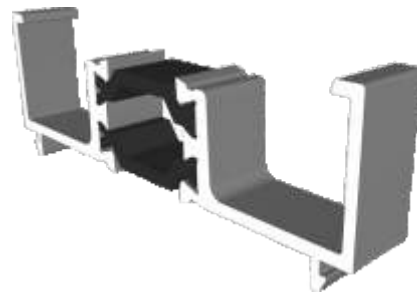

GSL053 - PVC Interlock

GSL053N - Polyamide Interlock

GSL050 - Channel Infill

GSL051 - Channel Infill

VL72 - Weather Drip

VG52 - PVC Infill

Head Extensions

DV515 - 42mm Extension (For Two Track)

ETC156 - 42mm Extension (For Three Track)

Two extensions used.
One to the front and one to the back.

DV559 - 20mm Extension (For Two Track)

Midrails

GSL030 - 70mm

GSL1131 - 124mm

GSL1130 - Letter Plate

Cills

ETC178 - 85mm Cill

ETC157 - 150mm Cill

Cills

ETC158 - 190mm Cill

ETC179 - 225mm Cill

Two Track

Threshold

Two Track