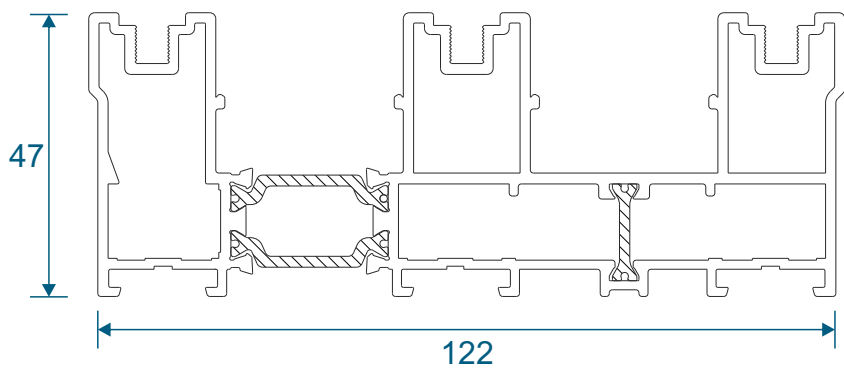

Meeting Stile

Standard	23
----------	----

Midrails

70mm	24
124mm	24
124mm Letter Plate	24

Outer Frames

GSL1010 - Two Track

GSL1012 - Three Track

Sashes

Interlocks

Heavy Duty Interlock

Suitable up to 2200mm tall depending on site conditions.
Smaller heights will apply for exposed areas.

Meeting Stile

Meting Stile

Midrails

70mm

124mm