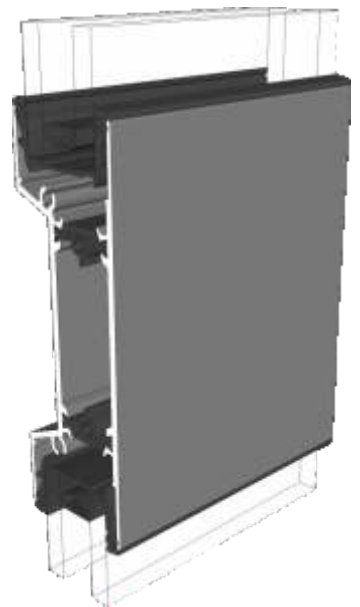

124mm Letter Plate