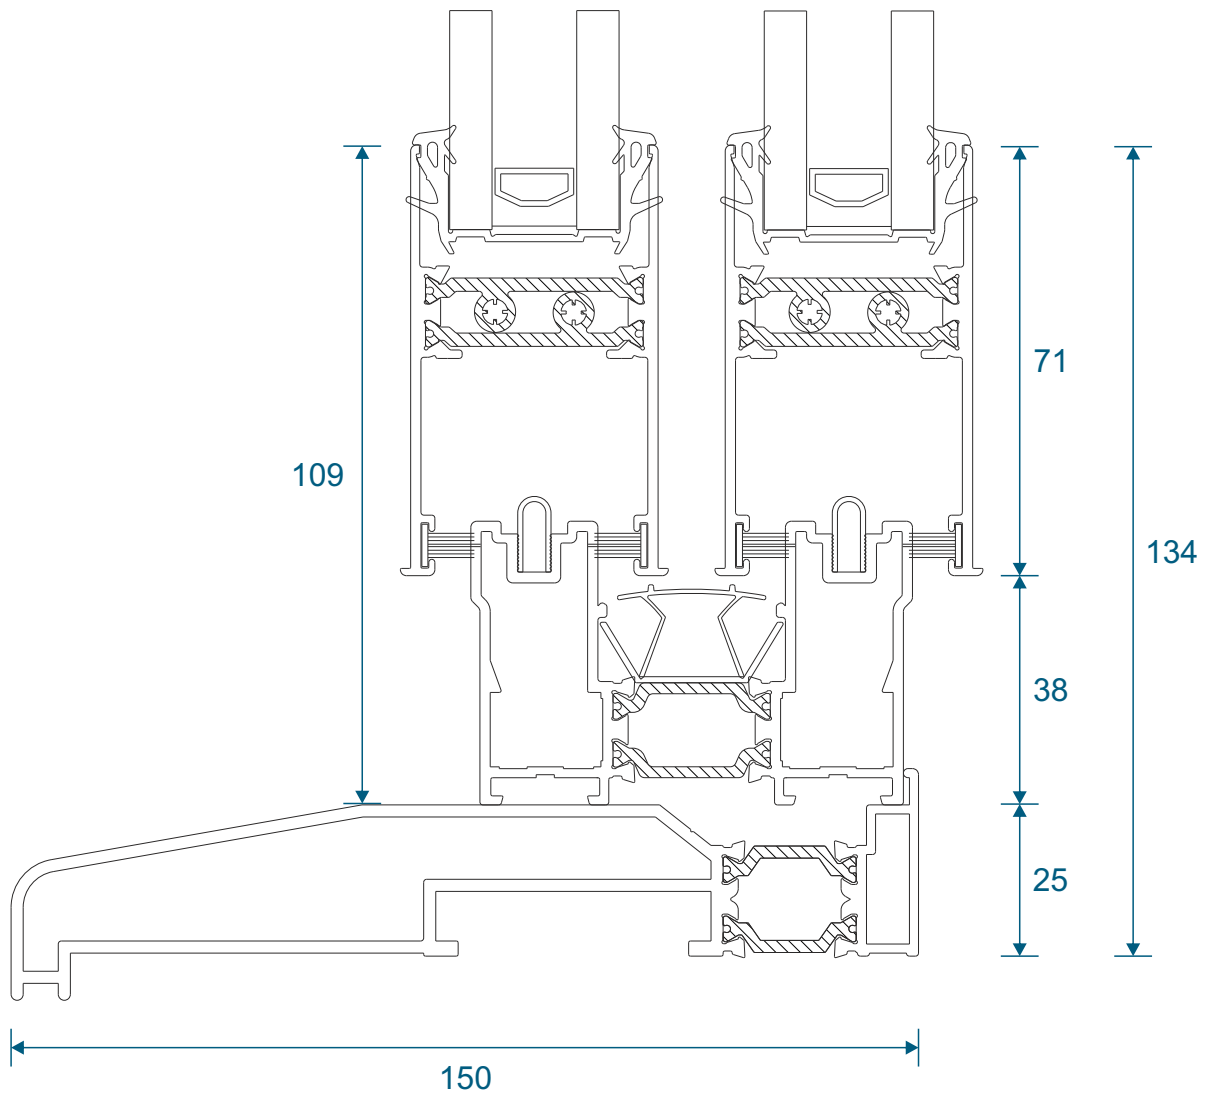

ETC178 - 85mm Cill

ETC157 - 150mm Cill

Cills

ETC158 - 190mm Cill

ETC179 - 225mm Cill

Two Track

Threshold

Two Track

Threshold With Cill

Two Track

Head

Two Track

Head With Extension (Used For Trickle Vents)

Two Track

Jamb

Three Track