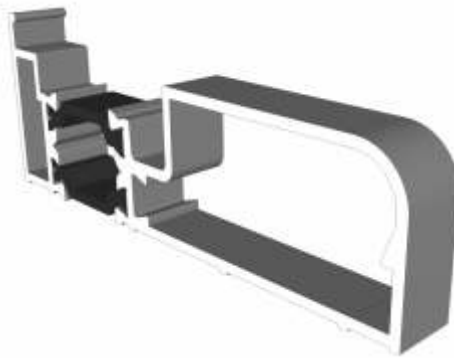

ETC156 - 42mm Extension (For Three Track)

Two extensions used.
One to the front and one to the back.

DV559 - 20mm Extension (For Two Track)

Midrails

GSL030 - 70mm

GSL1131 - 124mm

GSL1130 - Letter Plate

Cills

ETC178 - 85mm Cill

ETC157 - 150mm Cill

Cills

ETC158 - 190mm Cill

ETC179 - 225mm Cill

Two Track

Threshold

Two Track

Threshold With Cill

Two Track

Head

Two Track

Head With Extension (Used For Trickle Vents)

Two Track

Jamb

Three Track