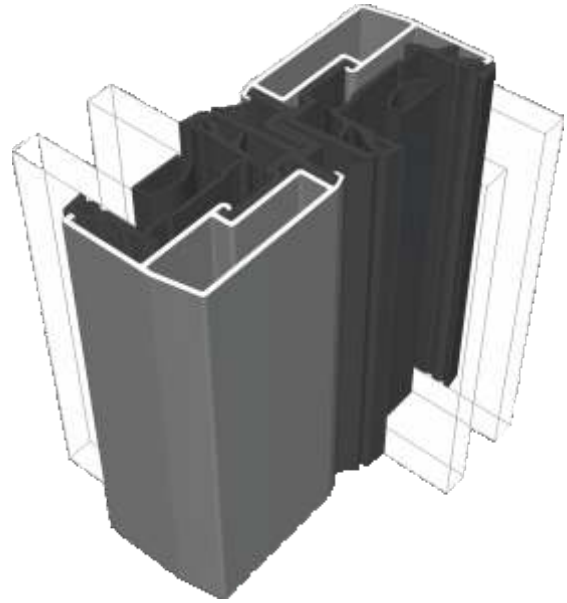

Threshold

Three Track

Threshold With Cill

Three Track

Head

Three Track

Head With Extension (Used For Trickle Vents)

Three Track

Jamb

Interlocks

Lite Duty

Suitable up to 1400mm tall depending on site conditions. Smaller heights will apply for exposed areas.

Medium Duty

Suitable up to 1850mm tall depending on site conditions. Smaller heights will apply for exposed areas.