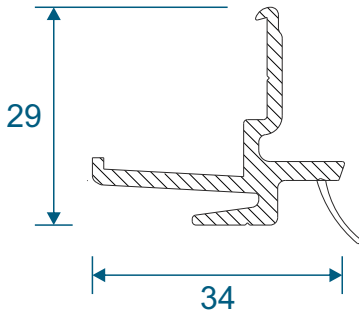

Meeting Stile

Standard	23
----------	----

Midrails

70mm	24
124mm	24
124mm Letter Plate	24

Outer Frames

GSL1010 - Two Track

GSL1012 - Three Track

Sashes

GSL020 - Top & Bottom Rail

GSL021 - Locking Stile

Interlocks & Meeting Stile

GSL310 - Light Duty

GSL1335 - Medium Duty

GSL1330 - Heavy Duty

GSL040 - Meeting Stile Adapter

Infills & Add-Ons

GSL053 - PVC Interlock

GSL053N - Polyamide Interlock

GSL050 - Channel Infill

GSL051 - Channel Infill

VL72 - Weather Drip

VG52 - PVC Infill

Head Extensions

DV515 - 42mm Extension (For Two Track)

Interlocks

Heavy Duty Interlock

Suitable up to 2200mm tall depending on site conditions.
Smaller heights will apply for exposed areas.

Meeting Stile

Meting Stile

Midrails

70mm

124mm