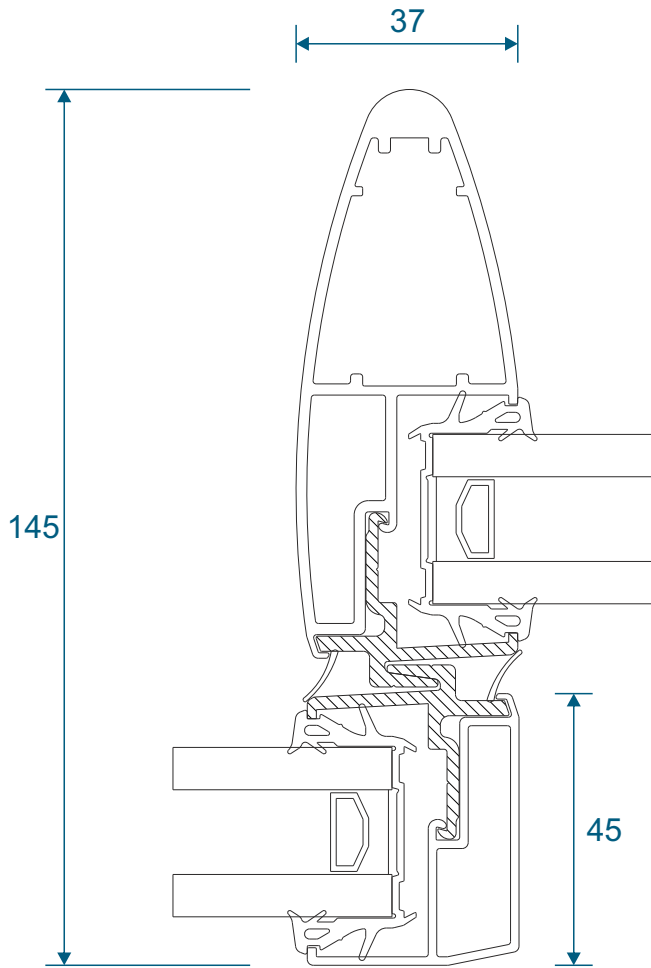

Threshold

Three Track

Threshold With Cill

Three Track

Head

Three Track

Head With Extension (Used For Trickle Vents)

Three Track

Jamb

Interlocks

Lite Duty

Suitable up to 1400mm tall depending on site conditions. Smaller heights will apply for exposed areas.

Medium Duty

Suitable up to 1850mm tall depending on site conditions. Smaller heights will apply for exposed areas.

Interlocks

Heavy Duty Interlock

Suitable up to 2200mm tall depending on site conditions.
Smaller heights will apply for exposed areas.

Meeting Stile

Meting Stile

Midrails

70mm

124mm

124mm Letter Plate

Main Office & Factory

Units 4-5, t: 01268 681612 (15 lines)
Charfleets Road, f: 01268 510058
Canvey Island, e: sales@duration.co.uk
Essex. SS8 0PQ w: www.duration.co.uk

Grand Design Exhibition Centre