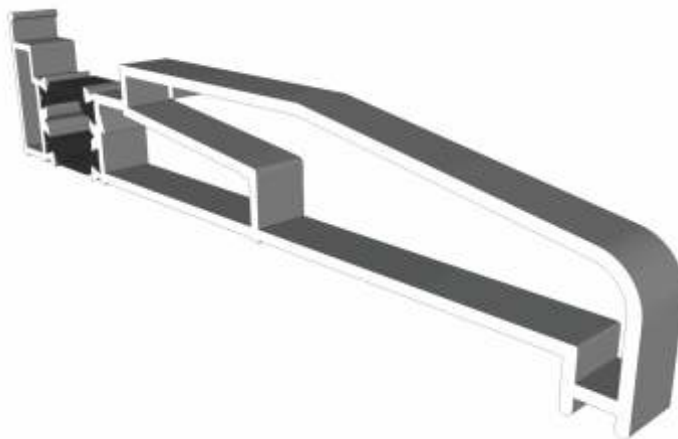

GSL053 - PVC Interlock

GSL053N - Polyamide Interlock

GSL050 - Channel Infill

GSL051 - Channel Infill

VL72 - Weather Drip

VG52 - PVC Infill

Head Extensions

DV515 - 42mm Extension (For Two Track)

ETC156 - 42mm Extension (For Three Track)

Two extensions used.
One to the front and one to the back.

DV559 - 20mm Extension (For Two Track)

Midrails

GSL030 - 70mm

GSL1131 - 124mm

GSL1130 - Letter Plate

Cills

ETC178 - 85mm Cill

ETC157 - 150mm Cill

Cills

ETC158 - 190mm Cill

ETC179 - 225mm Cill

Two Track

Threshold

Two Track

Threshold With Cill

Two Track

Head

Two Track

Head With Extension (Used For Trickle Vents)

Two Track

Jamb

Three Track