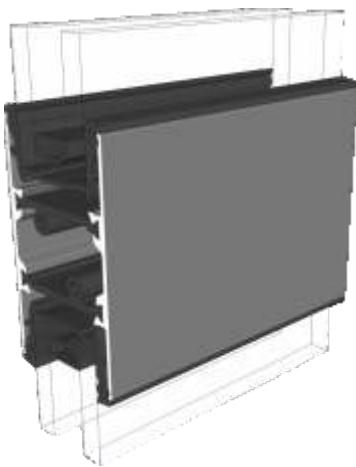

124mm Letter Plate