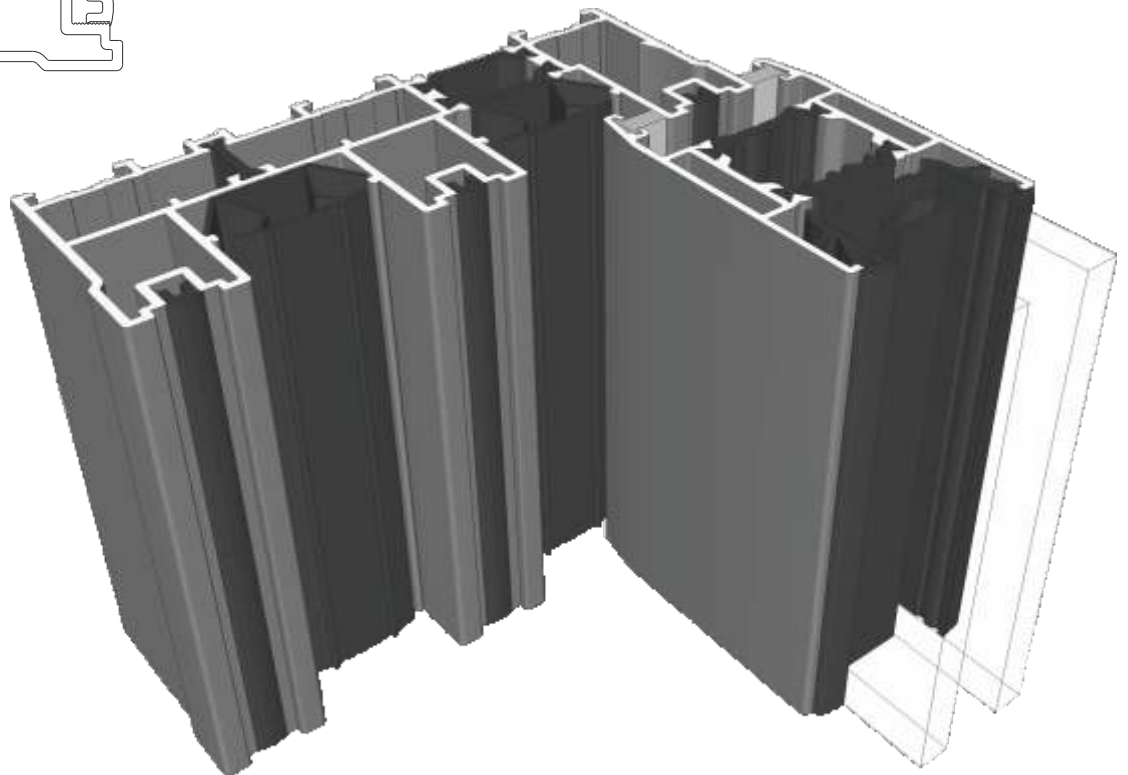

Threshold

Three Track

Threshold With Cill

Three Track

Head

Three Track

Head With Extension (Used For Trickle Vents)

Three Track

Jamb

Interlocks

Lite Duty

Suitable up to 1400mm tall depending on site conditions. Smaller heights will apply for exposed areas.

Medium Duty

Suitable up to 1850mm tall depending on site conditions. Smaller heights will apply for exposed areas.