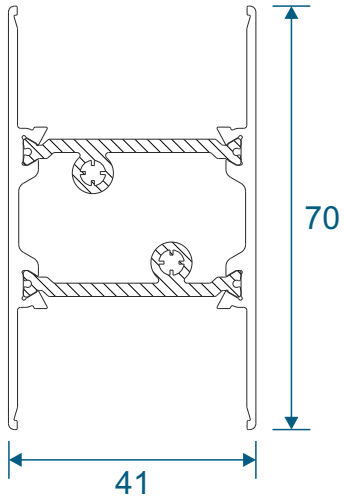

GSL053 - PVC Interlock

GSL053N - Polyamide Interlock

GSL050 - Channel Infill

GSL051 - Channel Infill

VL72 - Weather Drip

VG52 - PVC Infill

Head Extensions

DV515 - 42mm Extension (For Two Track)

ETC156 - 42mm Extension (For Three Track)

Two extensions used.
One to the front and one to the back.

DV559 - 20mm Extension (For Two Track)

Midrails

GSL030 - 70mm

GSL1131 - 124mm

GSL1130 - Letter Plate

Cills

ETC178 - 85mm Cill

ETC157 - 150mm Cill

Cills

ETC158 - 190mm Cill

ETC179 - 225mm Cill

Two Track

Threshold

Two Track