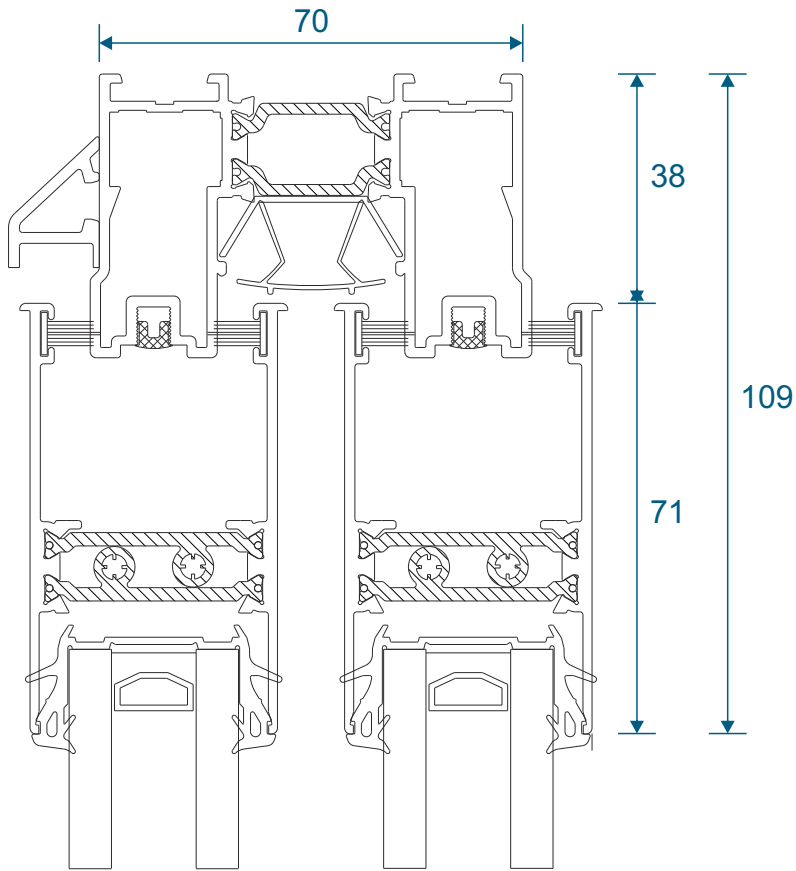

Two Track

Head