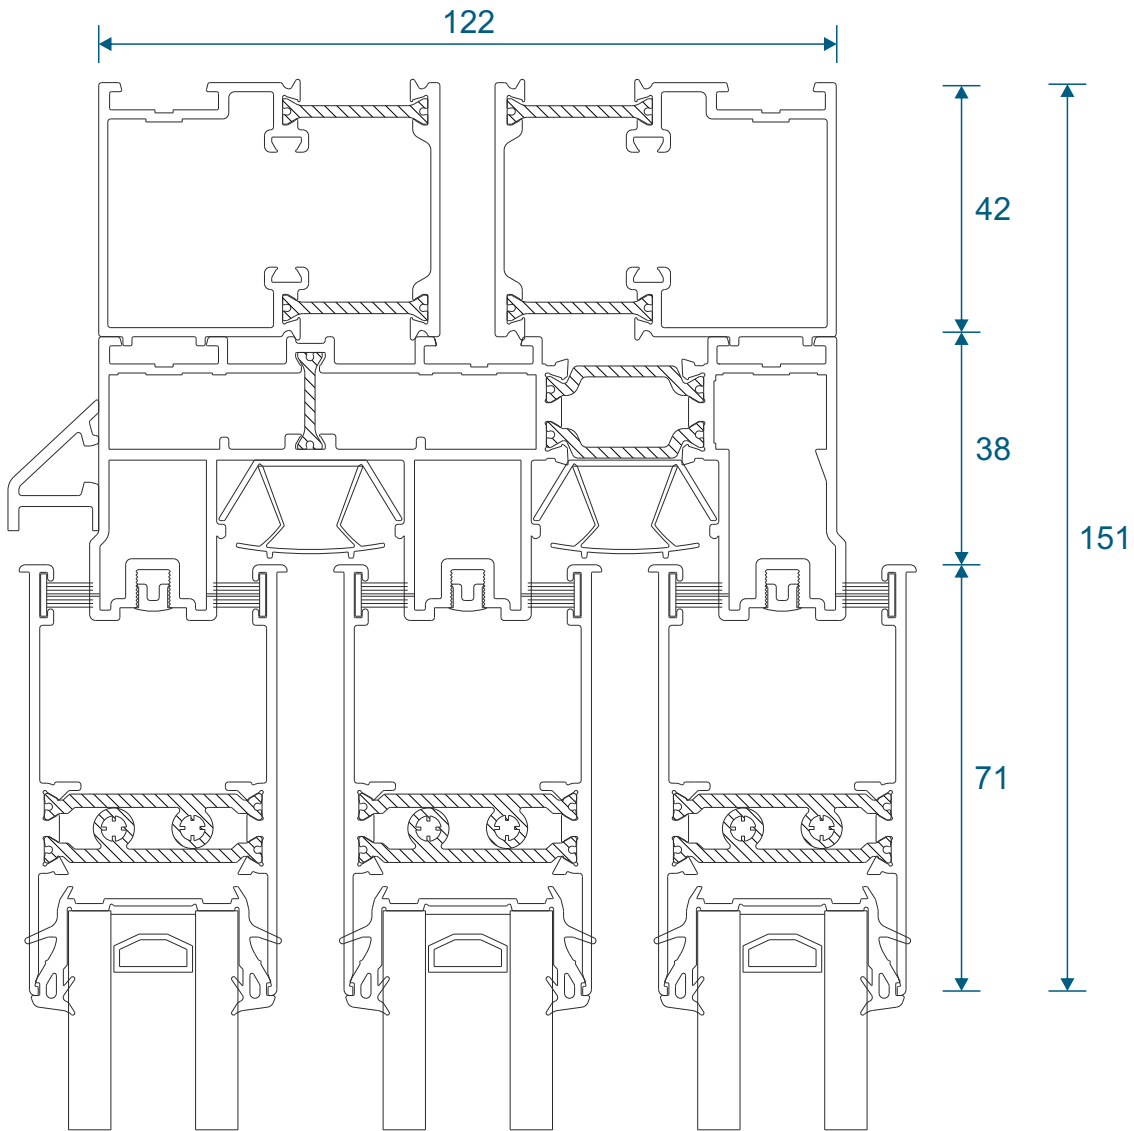

Three Track

Head With Extension (Used For Trickle Vents)