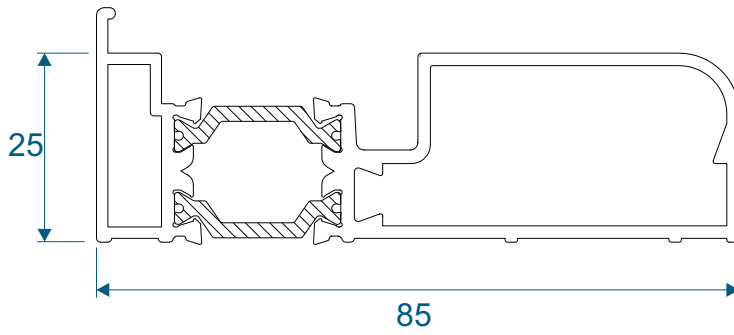

ETC156 - 42mm Extension (For Three Track)

Two extensions used.
One to the front and one to the back.

DV559 - 20mm Extension (For Two Track)

Midrails

GSL030 - 70mm

GSL1131 - 124mm

GSL1130 - Letter Plate

Cills

ETC178 - 85mm Cill

ETC157 - 150mm Cill

Cills

ETC158 - 190mm Cill

ETC179 - 225mm Cill

Two Track

Threshold

Two Track