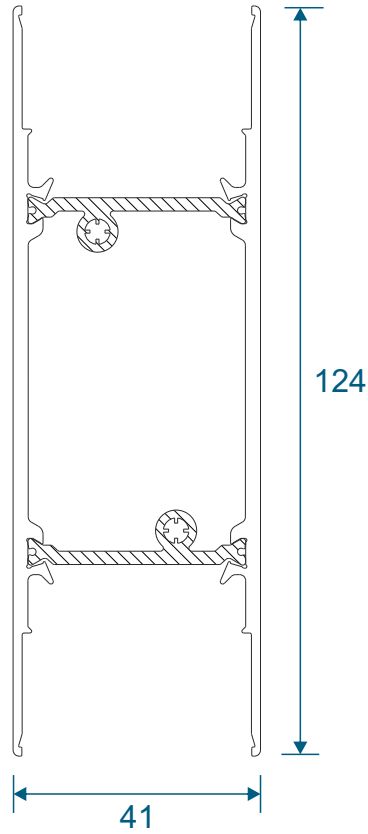

Meeting Stile

Standard	23
----------	----

Midrails

70mm	24
124mm	24
124mm Letter Plate	24

Outer Frames

GSL1010 - Two Track

GSL1012 - Three Track

Sashes

GSL053 - PVC Interlock

GSL053N - Polyamide Interlock

GSL050 - Channel Infill

GSL051 - Channel Infill

VL72 - Weather Drip

VG52 - PVC Infill

Head Extensions

DV515 - 42mm Extension (For Two Track)

ETC156 - 42mm Extension (For Three Track)

Two extensions used.
One to the front and one to the back.

DV559 - 20mm Extension (For Two Track)

Midrails

GSL030 - 70mm

GSL1131 - 124mm

GSL1130 - Letter Plate

Cills

ETC178 - 85mm Cill

ETC157 - 150mm Cill

Cills

ETC158 - 190mm Cill

ETC179 - 225mm Cill

Two Track

Threshold

Two Track