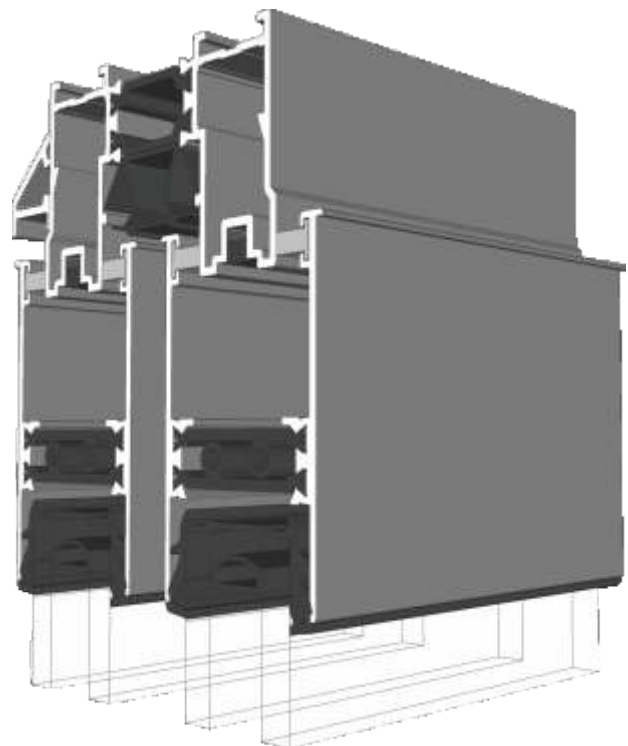

ETC178 - 85mm Cill

ETC157 - 150mm Cill

Cills

ETC158 - 190mm Cill

ETC179 - 225mm Cill

Two Track

Threshold

Two Track

Threshold With Cill

Two Track

Head

Two Track

Head With Extension (Used For Trickle Vents)

Two Track

Jamb

Three Track