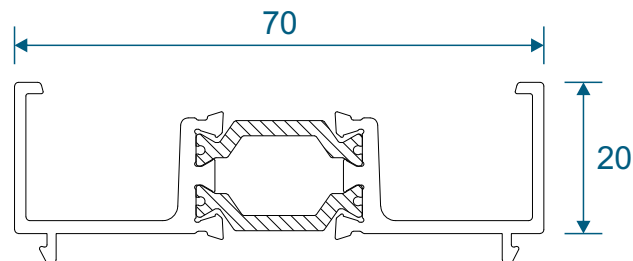

GSL053 - PVC Interlock

GSL053N - Polyamide Interlock

GSL050 - Channel Infill

GSL051 - Channel Infill

VL72 - Weather Drip

VG52 - PVC Infill

Head Extensions

DV515 - 42mm Extension (For Two Track)

ETC156 - 42mm Extension (For Three Track)

Two extensions used.
One to the front and one to the back.

DV559 - 20mm Extension (For Two Track)

Midrails

GSL030 - 70mm

GSL1131 - 124mm

GSL1130 - Letter Plate

Cills

ETC178 - 85mm Cill

ETC157 - 150mm Cill

Cills

ETC158 - 190mm Cill

ETC179 - 225mm Cill

Two Track

Threshold

Two Track