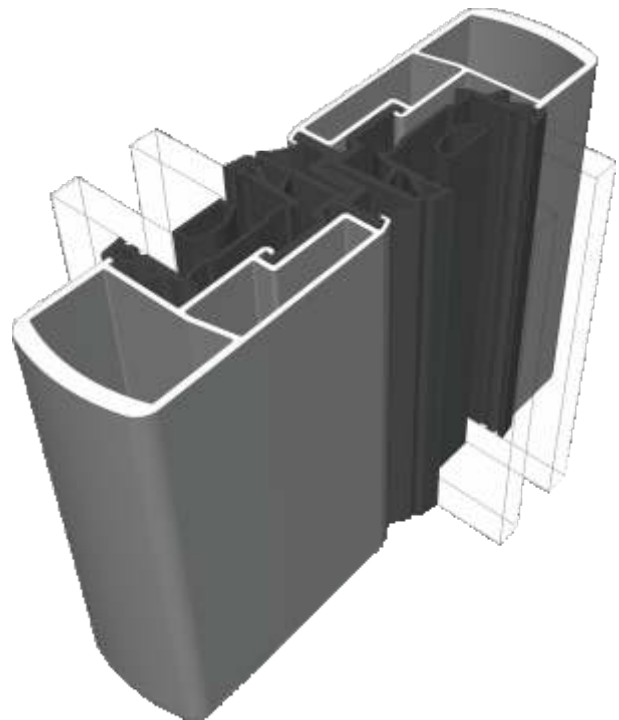

Jamb

Interlocks

Lite Duty

Suitable up to 1400mm tall depending on site conditions. Smaller heights will apply for exposed areas.

Medium Duty

Suitable up to 1850mm tall depending on site conditions. Smaller heights will apply for exposed areas.