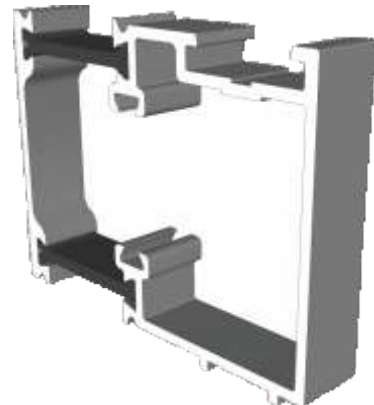

GSL053 - PVC Interlock

GSL053N - Polyamide Interlock

GSL050 - Channel Infill

GSL051 - Channel Infill

VL72 - Weather Drip

VG52 - PVC Infill

Head Extensions

DV515 - 42mm Extension (For Two Track)

ETC156 - 42mm Extension (For Three Track)

Two extensions used.
One to the front and one to the back.

DV559 - 20mm Extension (For Two Track)

Midrails

GSL030 - 70mm

GSL1131 - 124mm

GSL1130 - Letter Plate

Cills