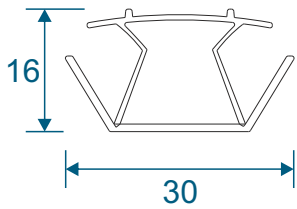

GSL050 - Channel Infill