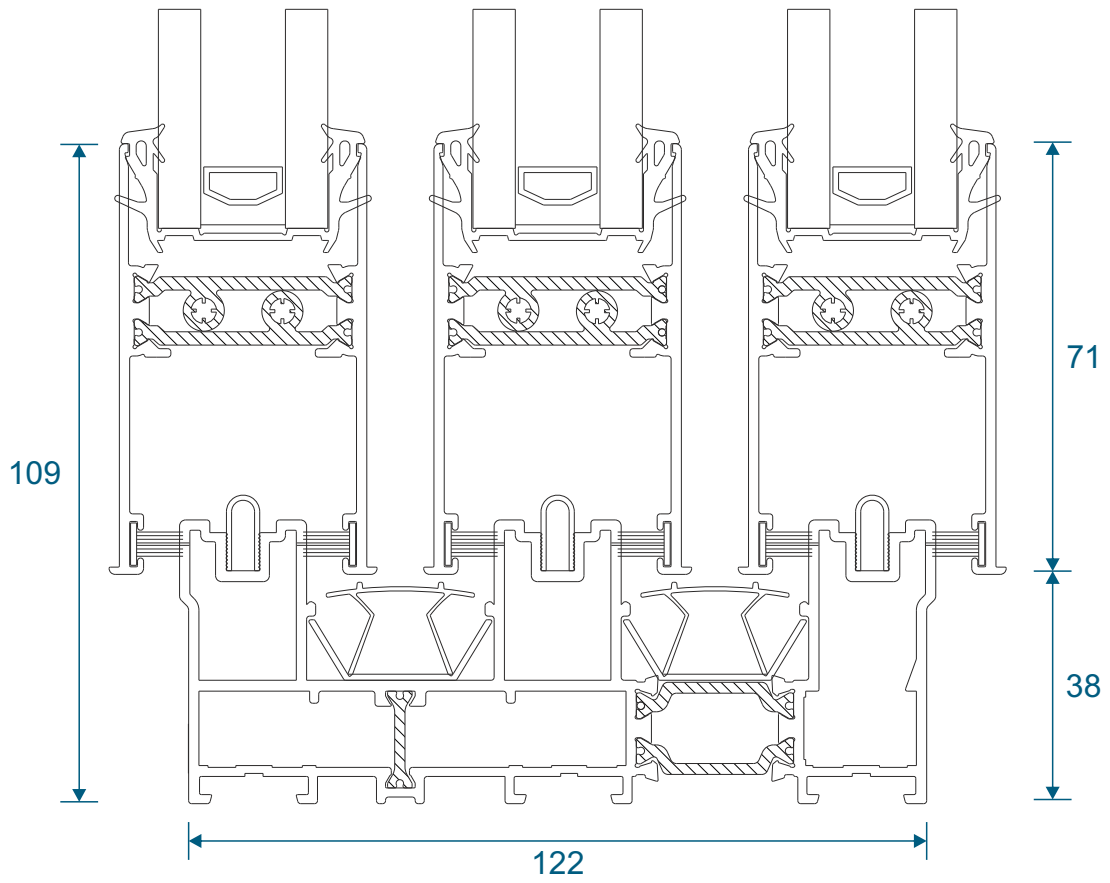

Three Track

Threshold