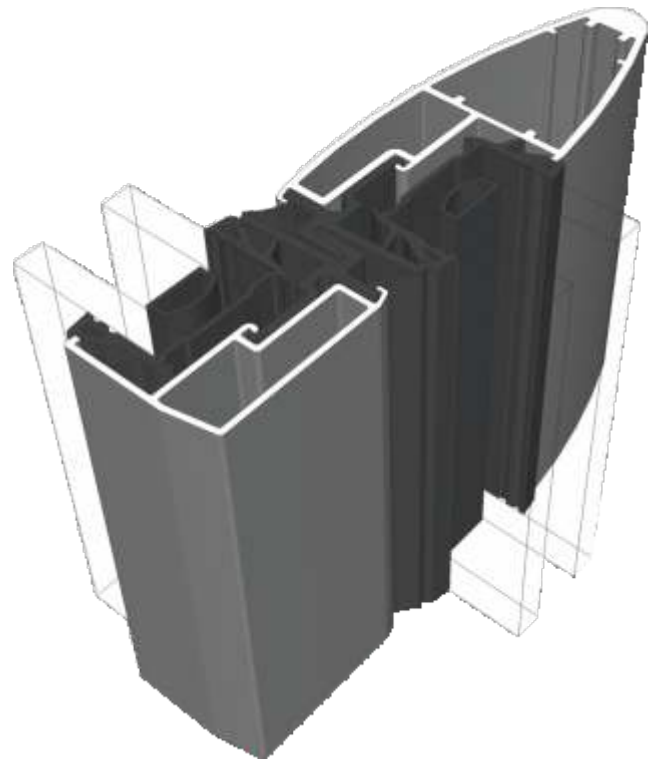

Interlocks

Heavy Duty Interlock

Suitable up to 2200mm tall depending on site conditions.
Smaller heights will apply for exposed areas.