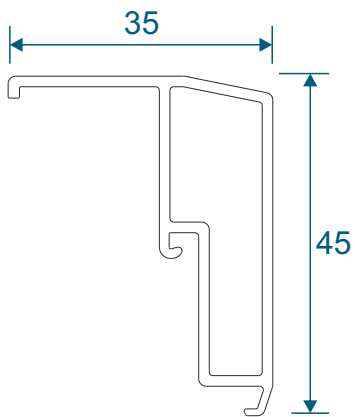

Meeting Stile

Standard	23
----------	----

Midrails

70mm	24
124mm	24
124mm Letter Plate	24

Outer Frames

GSL1010 - Two Track

GSL1012 - Three Track

Sashes

GSL020 - Top & Bottom Rail

GSL021 - Locking Stile

Interlocks & Meeting Stile

GSL310 - Light Duty

GSL1335 - Medium Duty

GSL1330 - Heavy Duty

GSL040 - Meeting Stile Adapter

Infills & Add-Ons

GSL053 - PVC Interlock

GSL053N - Polyamide Interlock

GSL050 - Channel Infill

GSL051 - Channel Infill

VL72 - Weather Drip

VG52 - PVC Infill

Head Extensions

DV515 - 42mm Extension (For Two Track)

ETC156 - 42mm Extension (For Three Track)

Two extensions used.
One to the front and one to the back.

DV559 - 20mm Extension (For Two Track)

Midrails

GSL030 - 70mm

GSL1131 - 124mm

GSL1130 - Letter Plate

Cills