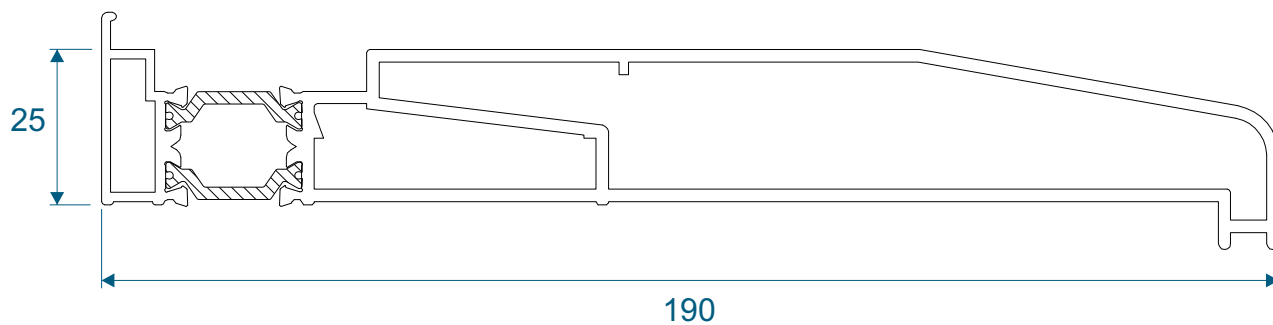

ETC156 - 42mm Extension (For Three Track)

Two extensions used.
One to the front and one to the back.

DV559 - 20mm Extension (For Two Track)

Midrails

GSL030 - 70mm

GSL1131 - 124mm

GSL1130 - Letter Plate

Cills

ETC178 - 85mm Cill

ETC157 - 150mm Cill

Cills

ETC158 - 190mm Cill

ETC179 - 225mm Cill

Two Track

Threshold

Two Track

Threshold With Cill

Two Track

Head

Two Track

Head With Extension (Used For Trickle Vents)

Two Track

Jamb

Three Track

Threshold

Three Track

Threshold With Cill

Three Track

Head

Three Track

Head With Extension (Used For Trickle Vents)

Three Track