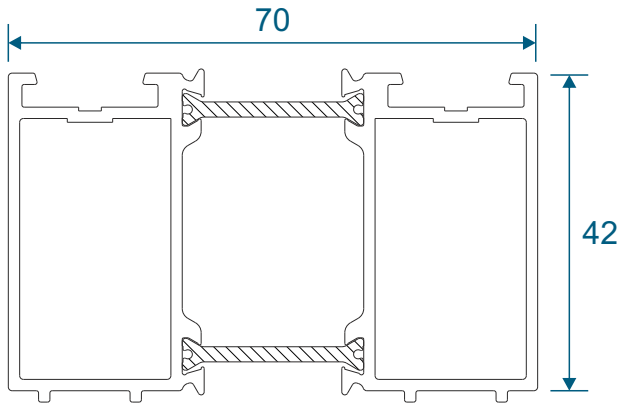

GSL053 - PVC Interlock

GSL053N - Polyamide Interlock

GSL050 - Channel Infill

GSL051 - Channel Infill

VL72 - Weather Drip

VG52 - PVC Infill

Head Extensions

DV515 - 42mm Extension (For Two Track)

ETC156 - 42mm Extension (For Three Track)

Two extensions used.
One to the front and one to the back.

DV559 - 20mm Extension (For Two Track)

Midrails

GSL030 - 70mm

GSL1131 - 124mm

GSL1130 - Letter Plate

Cills