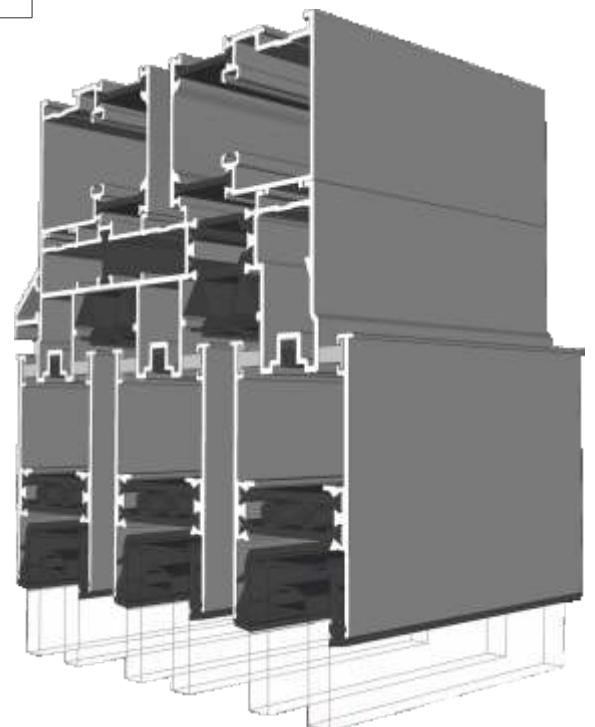

Threshold

Three Track

Threshold With Cill

Three Track

Head

Three Track

Head With Extension (Used For Trickle Vents)

Three Track

Jamb

Interlocks

Lite Duty

Suitable up to 1400mm tall depending on site conditions. Smaller heights will apply for exposed areas.

Medium Duty

Suitable up to 1850mm tall depending on site conditions. Smaller heights will apply for exposed areas.