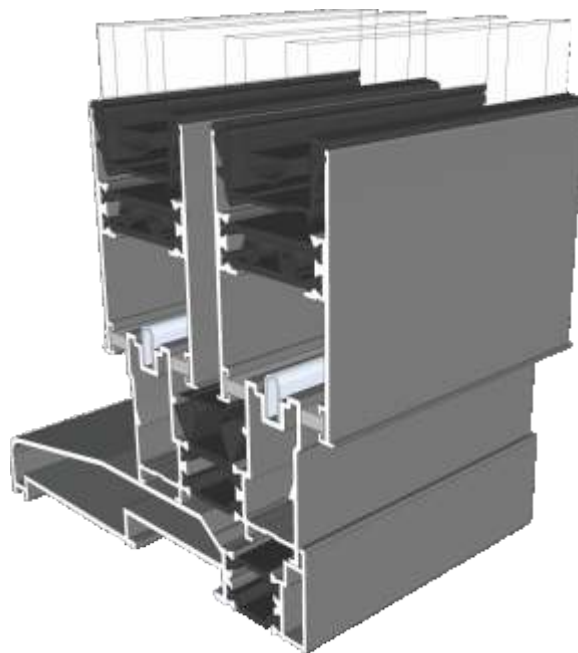

ETC178 - 85mm Cill

ETC157 - 150mm Cill

Cills

ETC158 - 190mm Cill

ETC179 - 225mm Cill

Two Track

Threshold

Two Track

Threshold With Cill

Two Track

Head

Two Track

Head With Extension (Used For Trickle Vents)

Two Track

Jamb

Three Track