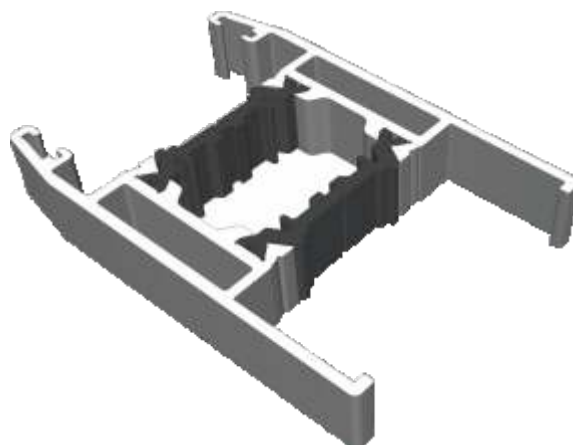

Meeting Stile

Standard	23
----------	----

Midrails

70mm	24
124mm	24
124mm Letter Plate	24

Outer Frames

GSL1010 - Two Track

GSL1012 - Three Track

Sashes

GSL020 - Top & Bottom Rail

GSL021 - Locking Stile

Interlocks & Meeting Stile

GSL310 - Light Duty

GSL1335 - Medium Duty

GSL1330 - Heavy Duty

GSL040 - Meeting Stile Adapter

Infills & Add-Ons