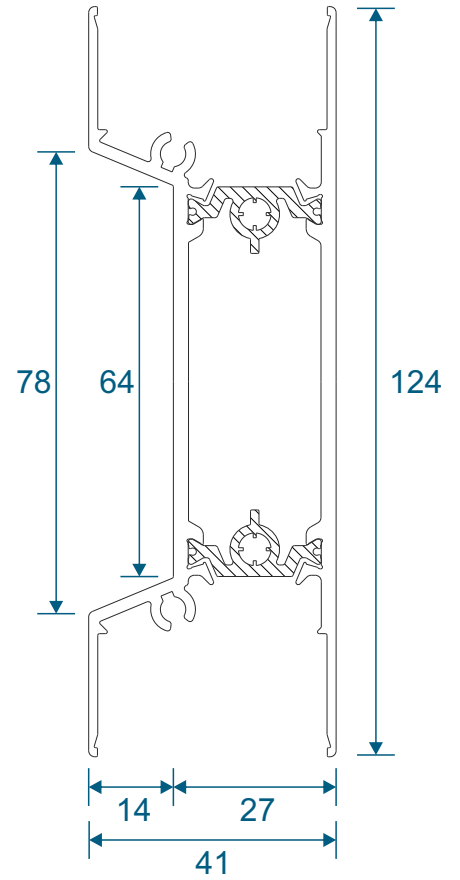

Meeting Stile

Standard	23
----------	----

Midrails

70mm	24
124mm	24
124mm Letter Plate	24

Outer Frames

GSL1010 - Two Track

GSL1012 - Three Track

Sashes

GSL053 - PVC Interlock

GSL053N - Polyamide Interlock

GSL050 - Channel Infill

GSL051 - Channel Infill

VL72 - Weather Drip

VG52 - PVC Infill

Head Extensions

DV515 - 42mm Extension (For Two Track)

ETC156 - 42mm Extension (For Three Track)

Two extensions used.
One to the front and one to the back.

DV559 - 20mm Extension (For Two Track)

Midrails

GSL030 - 70mm

GSL1131 - 124mm

GSL1130 - Letter Plate

Cills

ETC178 - 85mm Cill

ETC157 - 150mm Cill

Cills

ETC158 - 190mm Cill

ETC179 - 225mm Cill

Two Track

Threshold

Two Track