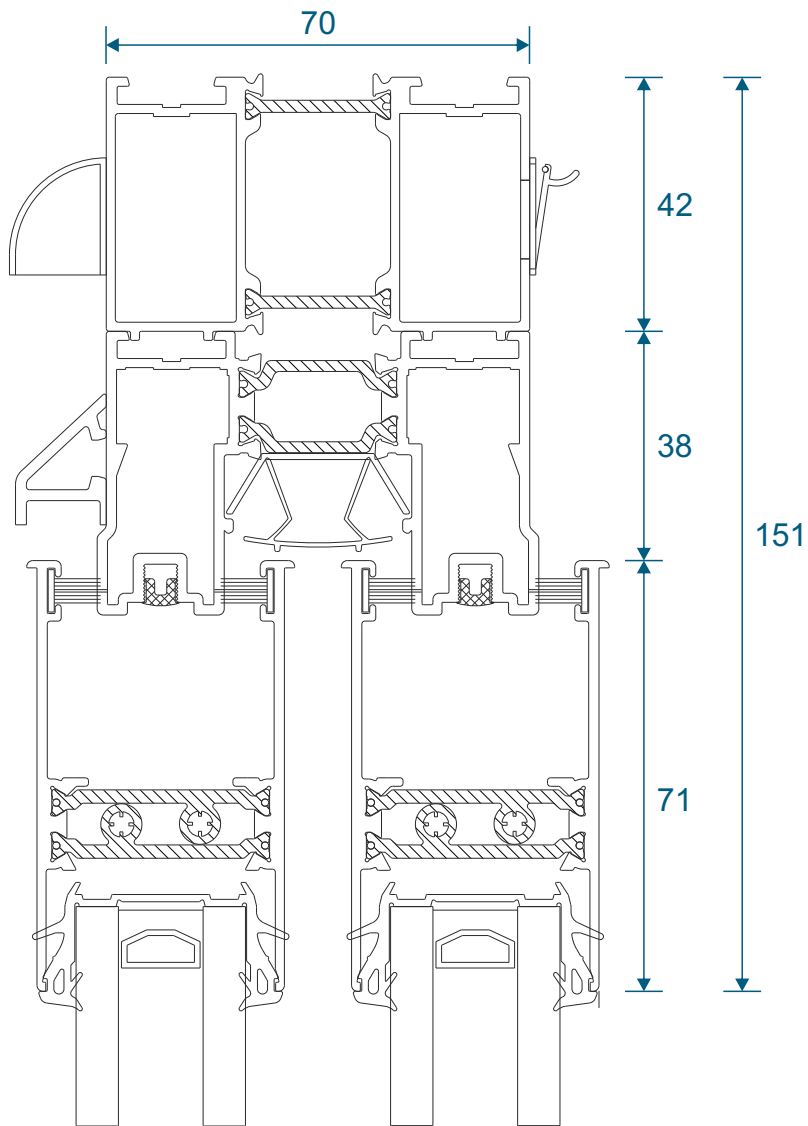

ETC178 - 85mm Cill

ETC157 - 150mm Cill

Cills

ETC158 - 190mm Cill

ETC179 - 225mm Cill

Two Track

Threshold

Two Track

Threshold With Cill

Two Track

Head

Two Track

Head With Extension (Used For Trickle Vents)

Two Track

Jamb

Three Track

Jamb

Interlocks

Lite Duty

Suitable up to 1400mm tall depending on site conditions. Smaller heights will apply for exposed areas.

Medium Duty

Suitable up to 1850mm tall depending on site conditions. Smaller heights will apply for exposed areas.