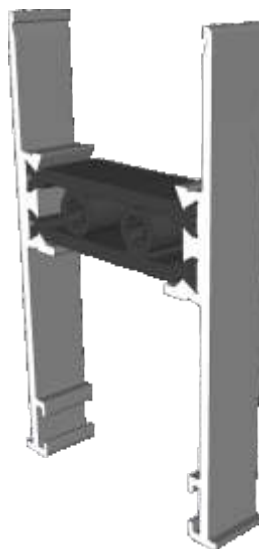

Sashes

GSL020 - Top & Bottom Rail