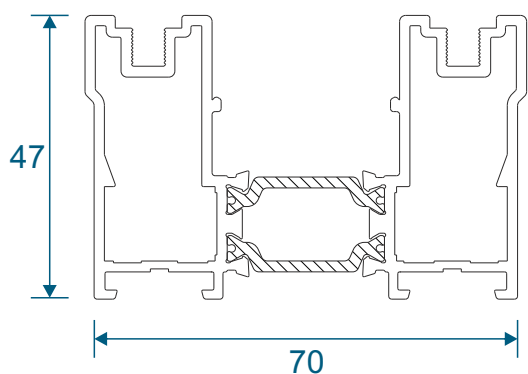

Meeting Stile

Standard	23
----------	----

Midrails

70mm	24
124mm	24
124mm Letter Plate	24

Outer Frames

GSL1010 - Two Track

GSL1012 - Three Track

Sashes

Interlocks

Heavy Duty Interlock

Suitable up to 2200mm tall depending on site conditions.
Smaller heights will apply for exposed areas.

Meeting Stile

Meting Stile

Midrails

70mm

124mm