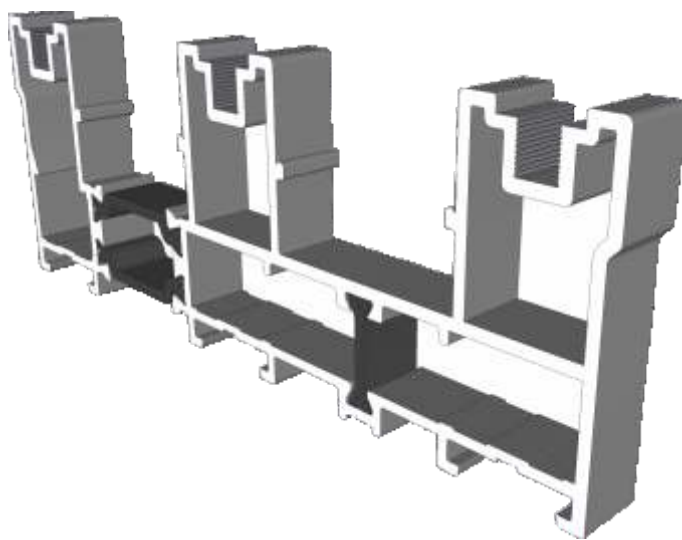

Meeting Stile

Standard	23
----------	----

Midrails

70mm	24
124mm	24
124mm Letter Plate	24

Outer Frames

GSL1010 - Two Track

GSL1012 - Three Track

Sashes