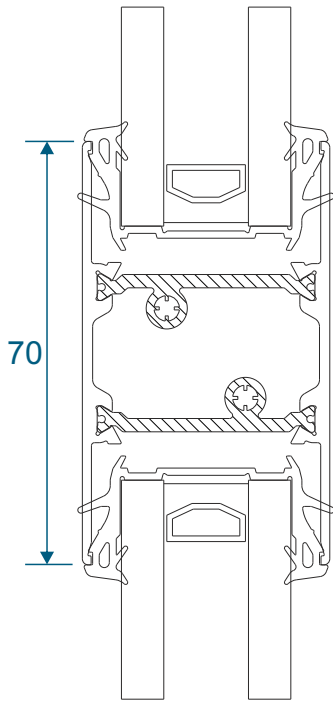

Threshold

Three Track

Threshold With Cill

Three Track

Head

Three Track

Head With Extension (Used For Trickle Vents)

Three Track

Jamb

Interlocks

Lite Duty

Suitable up to 1400mm tall depending on site conditions. Smaller heights will apply for exposed areas.

Medium Duty

Suitable up to 1850mm tall depending on site conditions. Smaller heights will apply for exposed areas.

Interlocks

Heavy Duty Interlock

Suitable up to 2200mm tall depending on site conditions.
Smaller heights will apply for exposed areas.

Meeting Stile

Meting Stile

Midrails

70mm

124mm