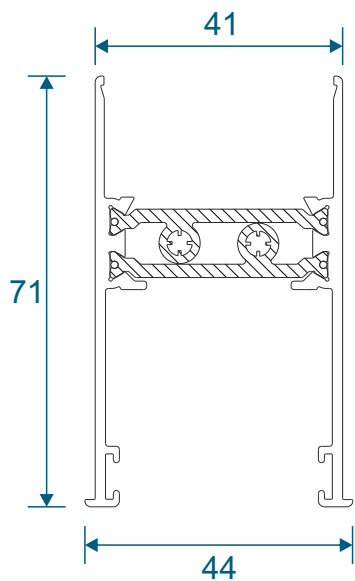

Sashes

GSL020 - Top & Bottom Rail