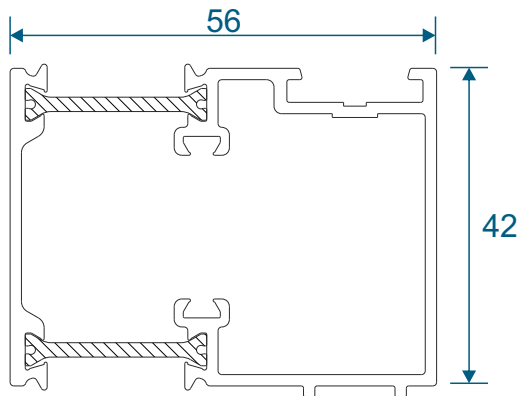

Meeting Stile

Standard	23
----------	----

Midrails

70mm	24
124mm	24
124mm Letter Plate	24

Outer Frames

GSL1010 - Two Track

GSL1012 - Three Track

Sashes

GSL053 - PVC Interlock

GSL053N - Polyamide Interlock

GSL050 - Channel Infill

GSL051 - Channel Infill

VL72 - Weather Drip

VG52 - PVC Infill

Head Extensions

DV515 - 42mm Extension (For Two Track)

ETC156 - 42mm Extension (For Three Track)

Two extensions used.
One to the front and one to the back.

DV559 - 20mm Extension (For Two Track)

Midrails

GSL030 - 70mm

GSL1131 - 124mm

GSL1130 - Letter Plate

Cills

ETC178 - 85mm Cill

ETC157 - 150mm Cill

Cills

ETC158 - 190mm Cill

ETC179 - 225mm Cill

Two Track

Threshold

Two Track