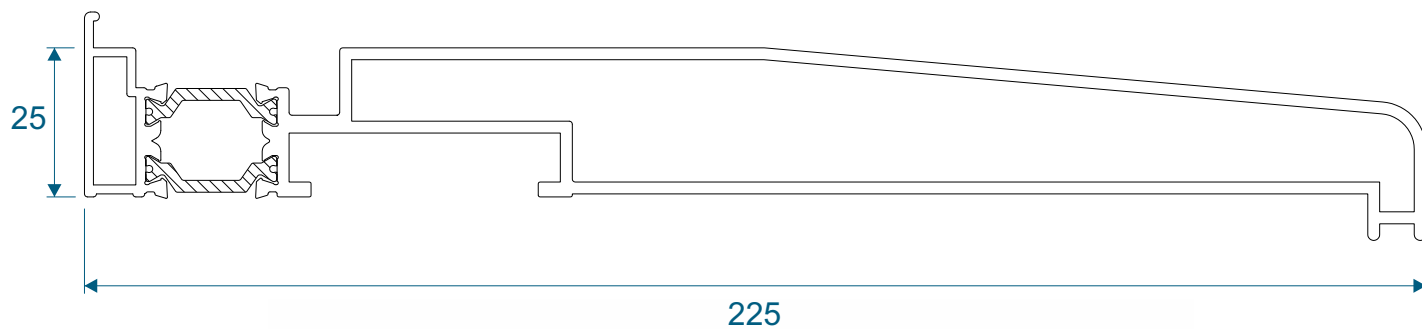

ETC156 - 42mm Extension (For Three Track)

Two extensions used.
One to the front and one to the back.

DV559 - 20mm Extension (For Two Track)

Midrails

GSL030 - 70mm

GSL1131 - 124mm

GSL1130 - Letter Plate

Cills

ETC178 - 85mm Cill

ETC157 - 150mm Cill

Cills

ETC158 - 190mm Cill

ETC179 - 225mm Cill

Two Track

Threshold

Two Track

Threshold With Cill

Two Track

Head

Two Track

Head With Extension (Used For Trickle Vents)

Two Track

Jamb

Three Track

Threshold

Three Track

Threshold With Cill

Three Track

Head

Three Track

Head With Extension (Used For Trickle Vents)

Three Track