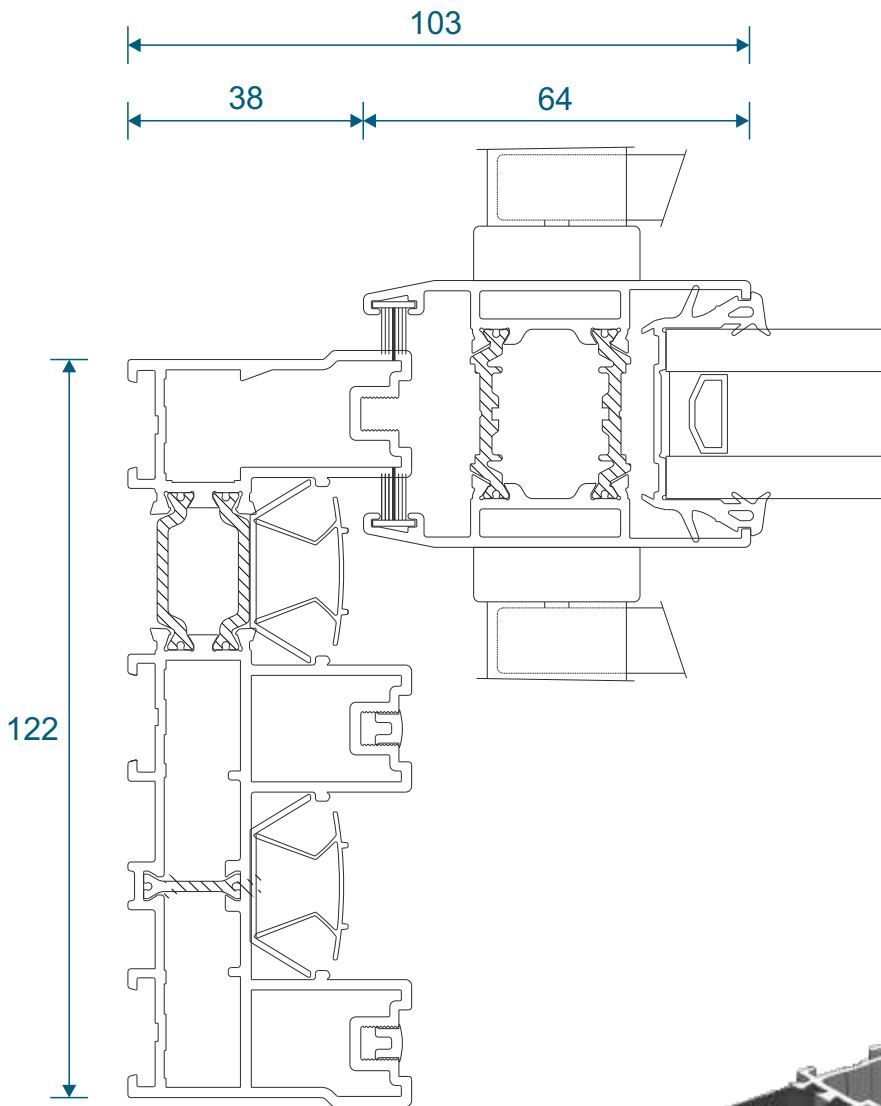

Threshold

Three Track

Threshold With Cill

Three Track

Head

Three Track

Head With Extension (Used For Trickle Vents)

Three Track

Jamb

Interlocks

Lite Duty

Suitable up to 1400mm tall depending on site conditions. Smaller heights will apply for exposed areas.

Medium Duty

Suitable up to 1850mm tall depending on site conditions. Smaller heights will apply for exposed areas.