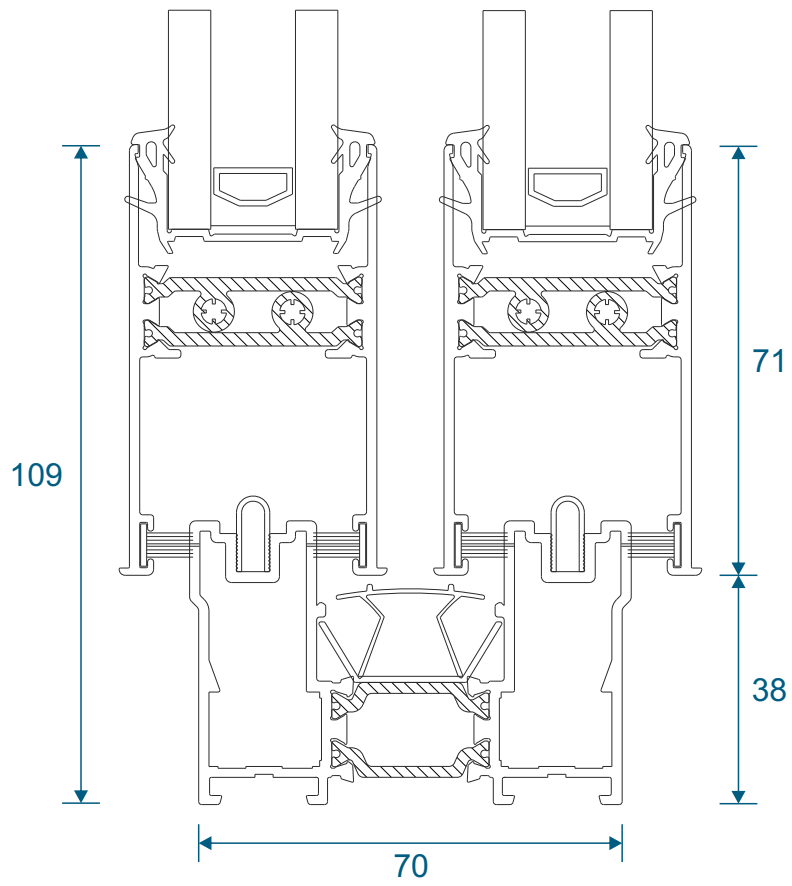

ETC178 - 85mm Cill

ETC157 - 150mm Cill

Cills

ETC158 - 190mm Cill

ETC179 - 225mm Cill

Two Track

Threshold

Two Track

Threshold With Cill

Two Track

Head

Two Track

Head With Extension (Used For Trickle Vents)

Two Track

Jamb

Three Track