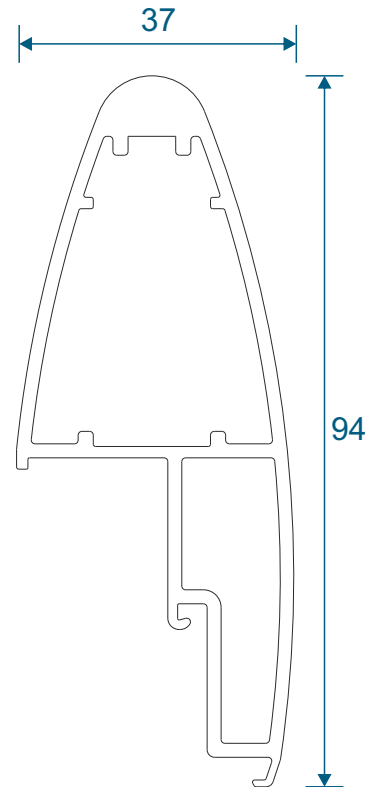

Meeting Stile

Standard	23
----------	----

Midrails

70mm	24
124mm	24
124mm Letter Plate	24

Outer Frames

GSL1010 - Two Track

GSL1012 - Three Track

Sashes

GSL020 - Top & Bottom Rail

GSL021 - Locking Stile

Interlocks & Meeting Stile

GSL310 - Light Duty

GSL1335 - Medium Duty

GSL1330 - Heavy Duty

GSL040 - Meeting Stile Adapter

Infills & Add-Ons

GSL053 - PVC Interlock

GSL053N - Polyamide Interlock

GSL050 - Channel Infill

GSL051 - Channel Infill

VL72 - Weather Drip

VG52 - PVC Infill

Head Extensions

DV515 - 42mm Extension (For Two Track)

ETC156 - 42mm Extension (For Three Track)

Two extensions used.
One to the front and one to the back.

DV559 - 20mm Extension (For Two Track)

Midrails

GSL030 - 70mm

GSL1131 - 124mm

GSL1130 - Letter Plate

Cills