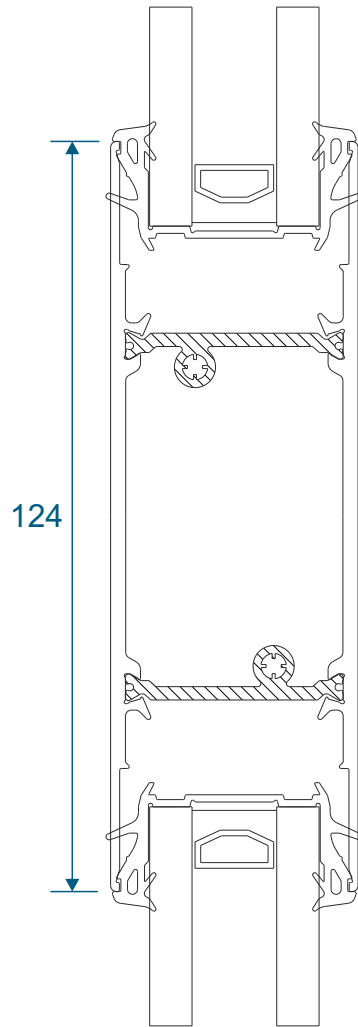

Duraslide 2000 Window

Section Identification Guide

DURATION
WINDOWS

Contents

Profiles

Outer Frames	3
Sashes	4
Interlocks & Meeting Stile	5
Infills & Add-Ons	6
Head Extensions	7
Midrails	8
Cills	9 - 10

Two Track

Meeting Stile

Standard	23
----------	----

Midrails

70mm	24
124mm	24
124mm Letter Plate	24

Outer Frames

GSL1010 - Two Track

GSL1012 - Three Track

Sashes

Jamb

Interlocks

Lite Duty

Suitable up to 1400mm tall depending on site conditions. Smaller heights will apply for exposed areas.

Medium Duty

Suitable up to 1850mm tall depending on site conditions. Smaller heights will apply for exposed areas.

Interlocks

Heavy Duty Interlock

Suitable up to 2200mm tall depending on site conditions.
Smaller heights will apply for exposed areas.

Meeting Stile

Meting Stile

Midrails

70mm

124mm