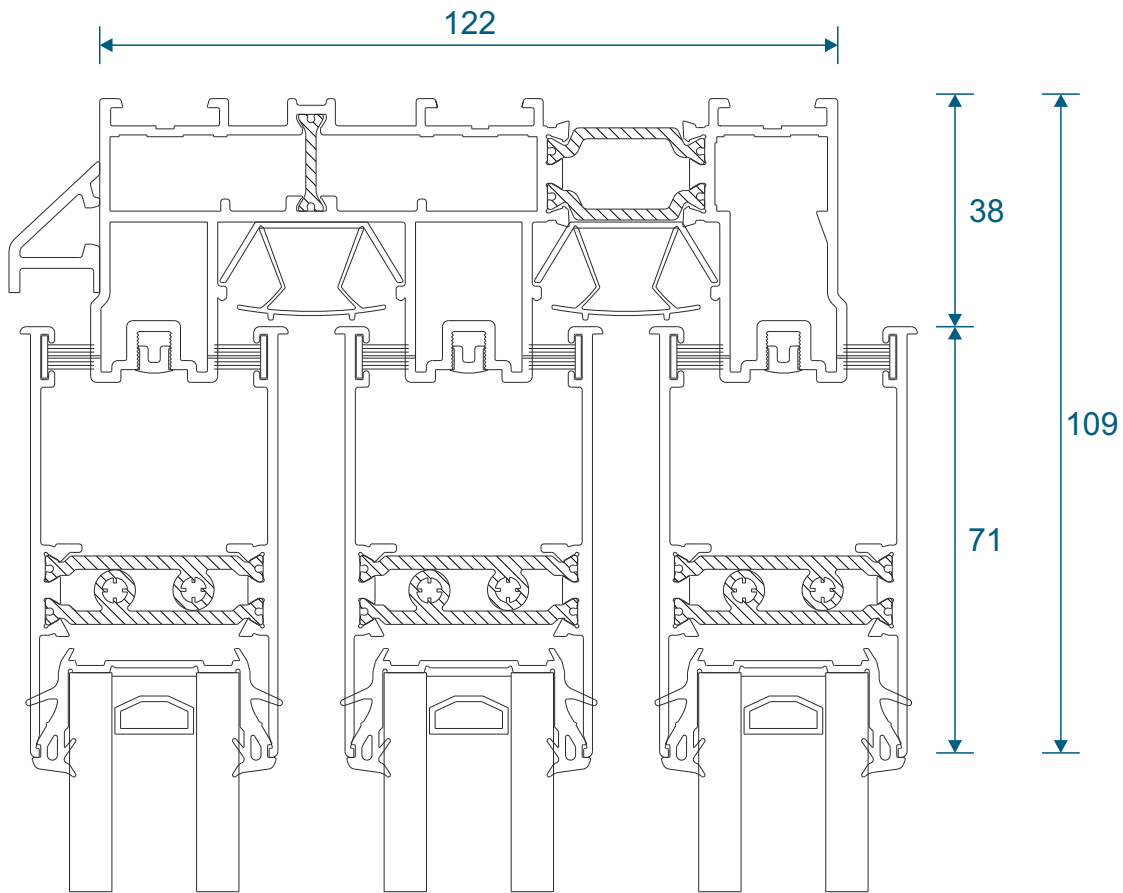

Threshold

Three Track

Threshold With Cill

Three Track

Head

Three Track

Head With Extension (Used For Trickle Vents)

Three Track

Jamb

Interlocks

Lite Duty

Suitable up to 1400mm tall depending on site conditions. Smaller heights will apply for exposed areas.

Medium Duty

Suitable up to 1850mm tall depending on site conditions. Smaller heights will apply for exposed areas.