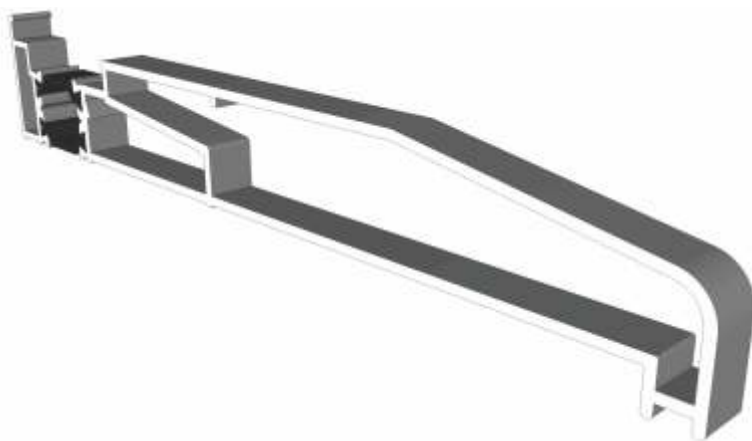

ETC178 - 85mm Cill

ETC157 - 150mm Cill

Cills

ETC158 - 190mm Cill

ETC179 - 225mm Cill

Two Track

Threshold

Two Track

Threshold With Cill

Two Track

Head

Two Track

Head With Extension (Used For Trickle Vents)

Two Track

Jamb

Three Track