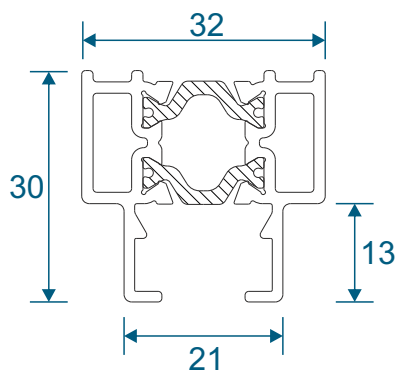

Meeting Stile

Standard	23
----------	----

Midrails

70mm	24
124mm	24
124mm Letter Plate	24

Outer Frames

GSL1010 - Two Track

GSL1012 - Three Track

Sashes

GSL020 - Top & Bottom Rail

GSL021 - Locking Stile

Interlocks & Meeting Stile

GSL310 - Light Duty

GSL1335 - Medium Duty

GSL1330 - Heavy Duty

GSL040 - Meeting Stile Adapter

Infills & Add-Ons

GSL053 - PVC Interlock

GSL053N - Polyamide Interlock

GSL050 - Channel Infill

GSL051 - Channel Infill

VL72 - Weather Drip

VG52 - PVC Infill

Head Extensions

DV515 - 42mm Extension (For Two Track)

ETC156 - 42mm Extension (For Three Track)

Two extensions used.
One to the front and one to the back.

DV559 - 20mm Extension (For Two Track)

Midrails

GSL030 - 70mm

GSL1131 - 124mm

GSL1130 - Letter Plate

Cills