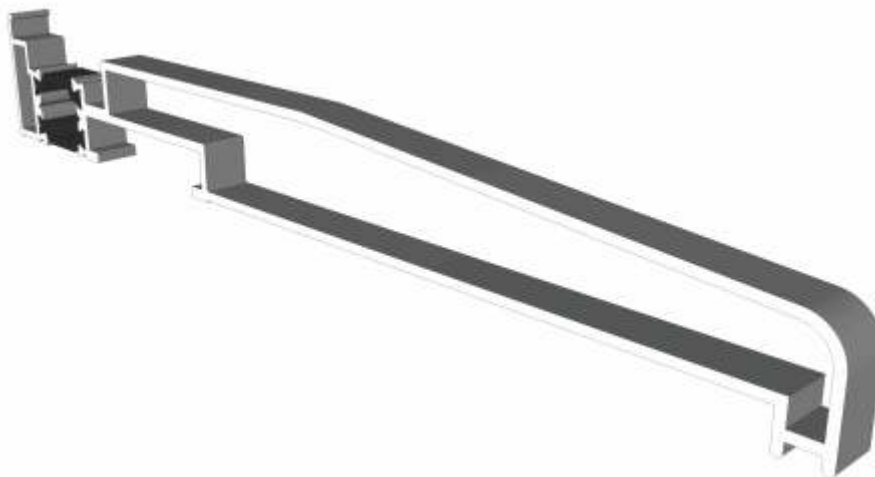

ETC178 - 85mm Cill

ETC157 - 150mm Cill

Cills

ETC158 - 190mm Cill

ETC179 - 225mm Cill

Two Track

Threshold

Two Track

Threshold With Cill

Two Track

Head

Two Track

Head With Extension (Used For Trickle Vents)

Two Track

Jamb

Three Track