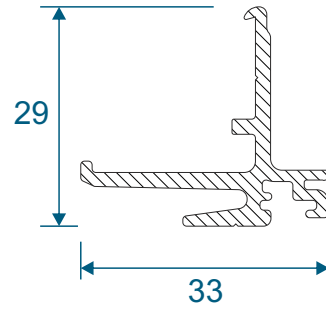

Meeting Stile

Standard	23
----------	----

Midrails

70mm	24
124mm	24
124mm Letter Plate	24

Outer Frames

GSL1010 - Two Track

GSL1012 - Three Track

Sashes

GSL020 - Top & Bottom Rail

GSL021 - Locking Stile

Interlocks & Meeting Stile

GSL310 - Light Duty

GSL1335 - Medium Duty

GSL1330 - Heavy Duty

GSL040 - Meeting Stile Adapter

Infills & Add-Ons

GSL053 - PVC Interlock

GSL053N - Polyamide Interlock

GSL050 - Channel Infill

GSL051 - Channel Infill

VL72 - Weather Drip

VG52 - PVC Infill

Head Extensions

DV515 - 42mm Extension (For Two Track)

Interlocks

Heavy Duty Interlock

Suitable up to 2200mm tall depending on site conditions.
Smaller heights will apply for exposed areas.

Meeting Stile

Meting Stile

Midrails

70mm

124mm