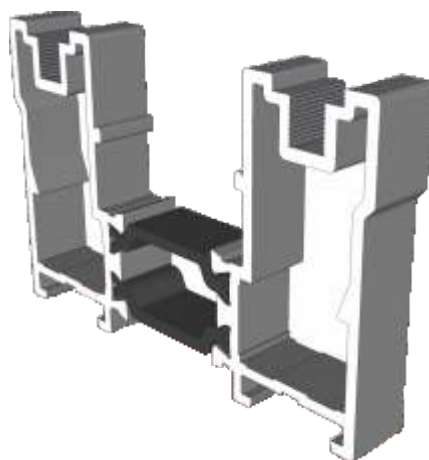

Meeting Stile

Standard	23
----------	----

Midrails

70mm	24
124mm	24
124mm Letter Plate	24

Outer Frames

GSL1010 - Two Track

GSL1012 - Three Track

Sashes