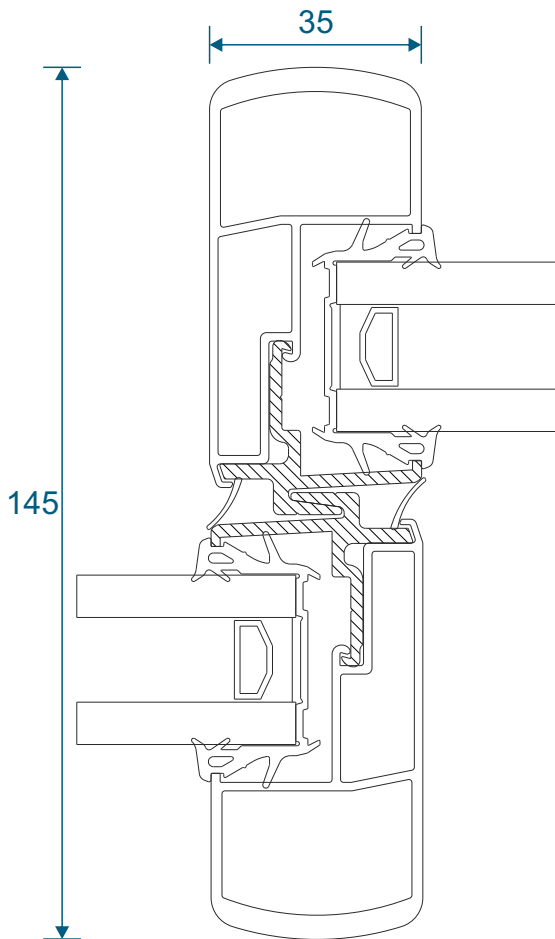

Meeting Stile

Standard	23
----------	----

Midrails

70mm	24
124mm	24
124mm Letter Plate	24

Outer Frames

GSL1010 - Two Track

GSL1012 - Three Track

Sashes

Threshold

Three Track

Threshold With Cill

Three Track

Head

Three Track

Head With Extension (Used For Trickle Vents)

Three Track

Jamb

Interlocks

Lite Duty

Suitable up to 1400mm tall depending on site conditions. Smaller heights will apply for exposed areas.

Medium Duty

Suitable up to 1850mm tall depending on site conditions. Smaller heights will apply for exposed areas.

Interlocks

Heavy Duty Interlock

Suitable up to 2200mm tall depending on site conditions.
Smaller heights will apply for exposed areas.

Meeting Stile

Meting Stile

Midrails

70mm

124mm