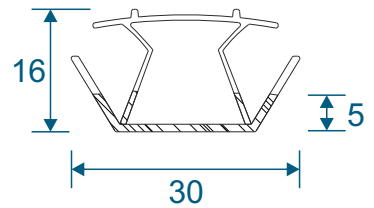

GSL053 - PVC Interlock

GSL053N - Polyamide Interlock

GSL050 - Channel Infill

GSL051 - Channel Infill

VL72 - Weather Drip

VG52 - PVC Infill

Head Extensions

DV515 - 42mm Extension (For Two Track)

ETC156 - 42mm Extension (For Three Track)

Two extensions used.
One to the front and one to the back.

DV559 - 20mm Extension (For Two Track)

Midrails

GSL030 - 70mm

GSL1131 - 124mm

GSL1130 - Letter Plate

Cills

ETC178 - 85mm Cill

ETC157 - 150mm Cill

Cills

ETC158 - 190mm Cill

ETC179 - 225mm Cill

Two Track

Threshold

Two Track