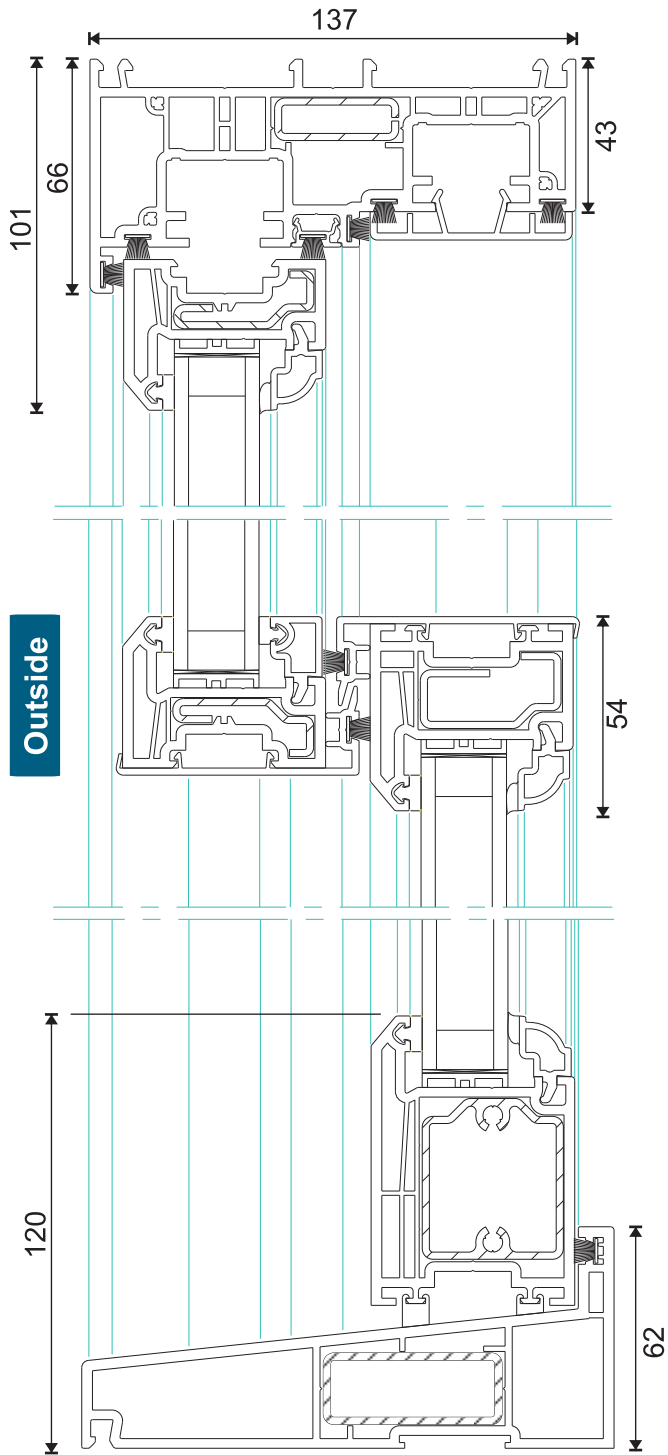

Rehau S719 PVCu Vertical Slider

Slim/Intermediate Sash Sightline Sizes

Equal Glass - Glass Width & Heights

Side View

Plan View