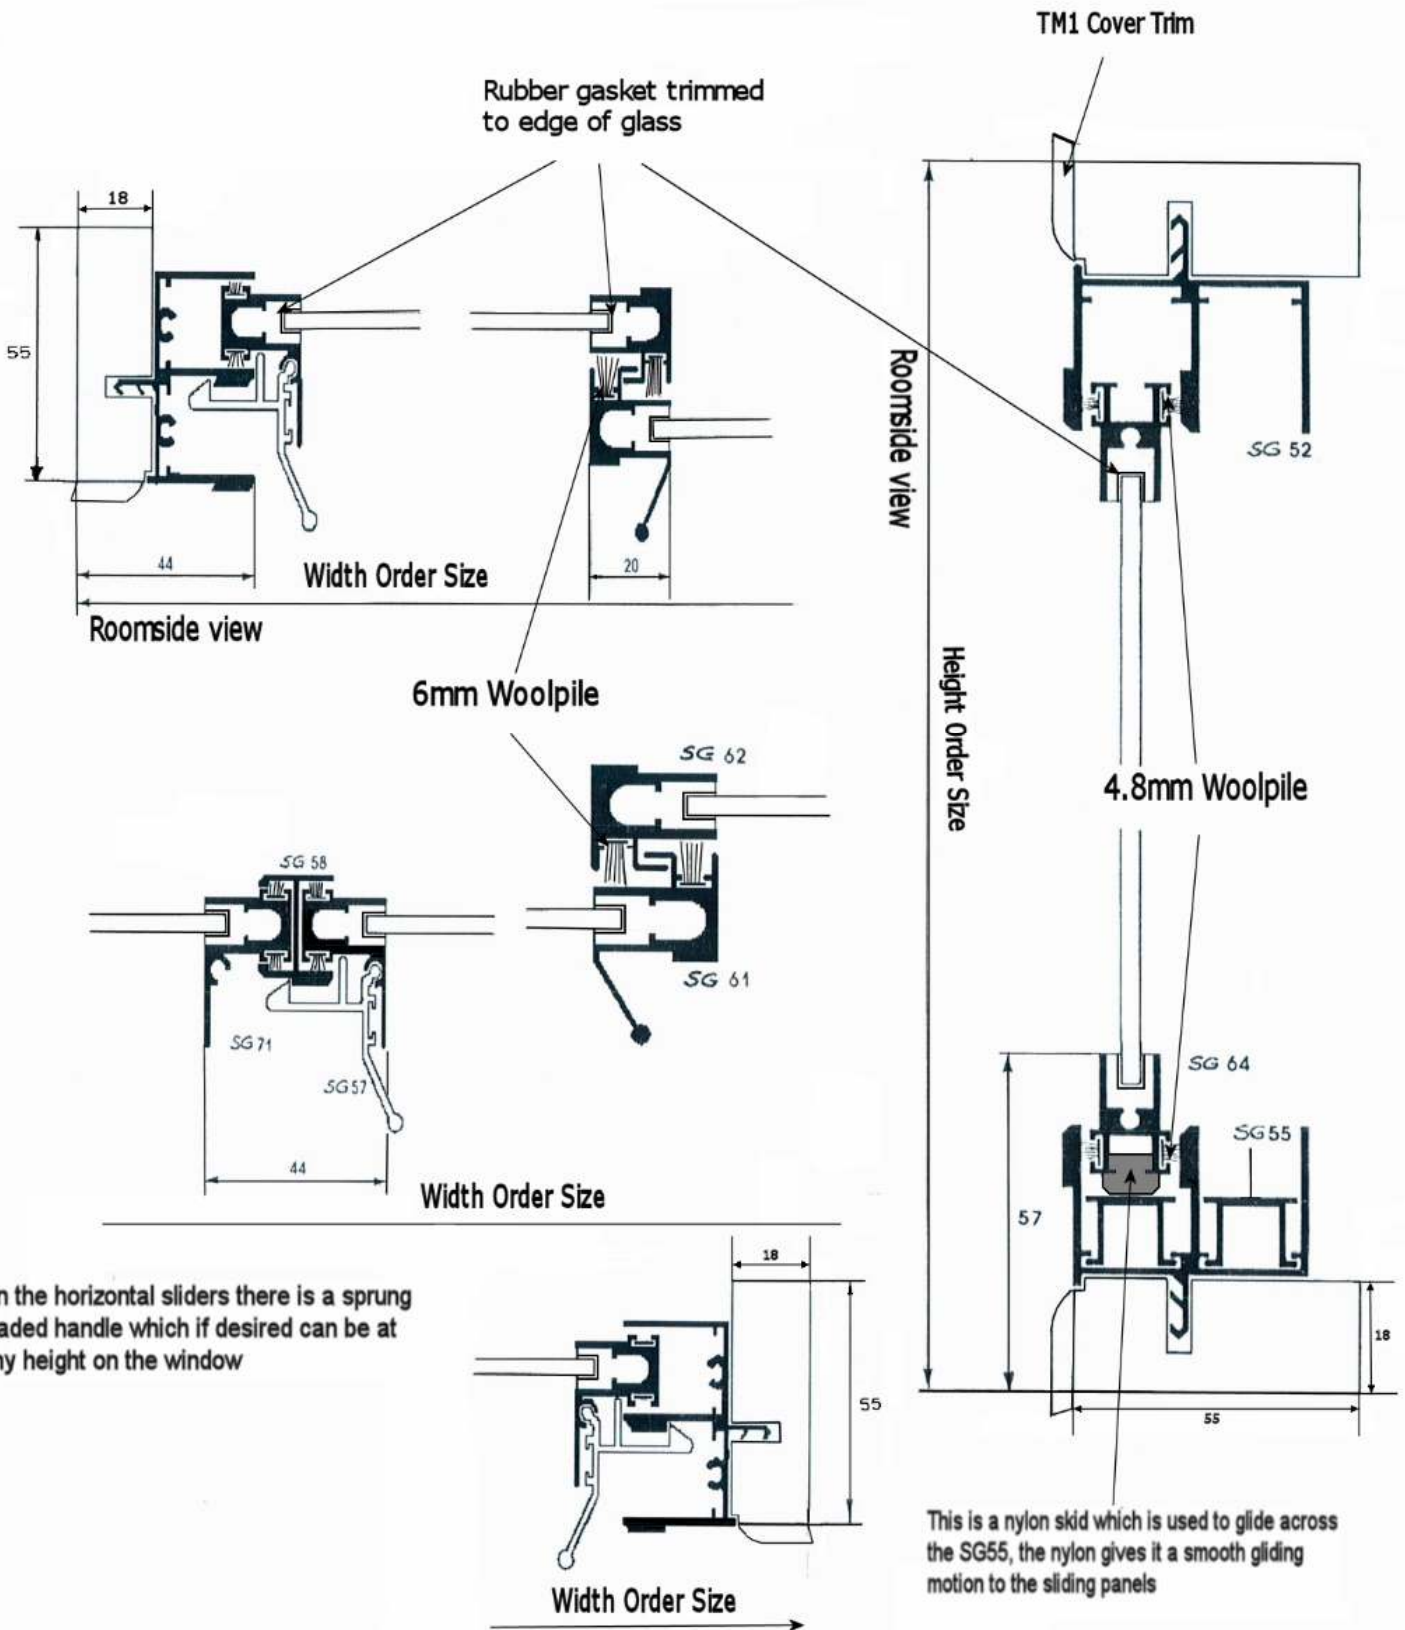

Four Pane Secondary Sash Window With Reveal Fix MDF3 Frame

All dimensions in millimetres

Updated November 2006

Duration Windows reserves the right to change specifications of its products without prior notice in keeping with our policy of continued product development.