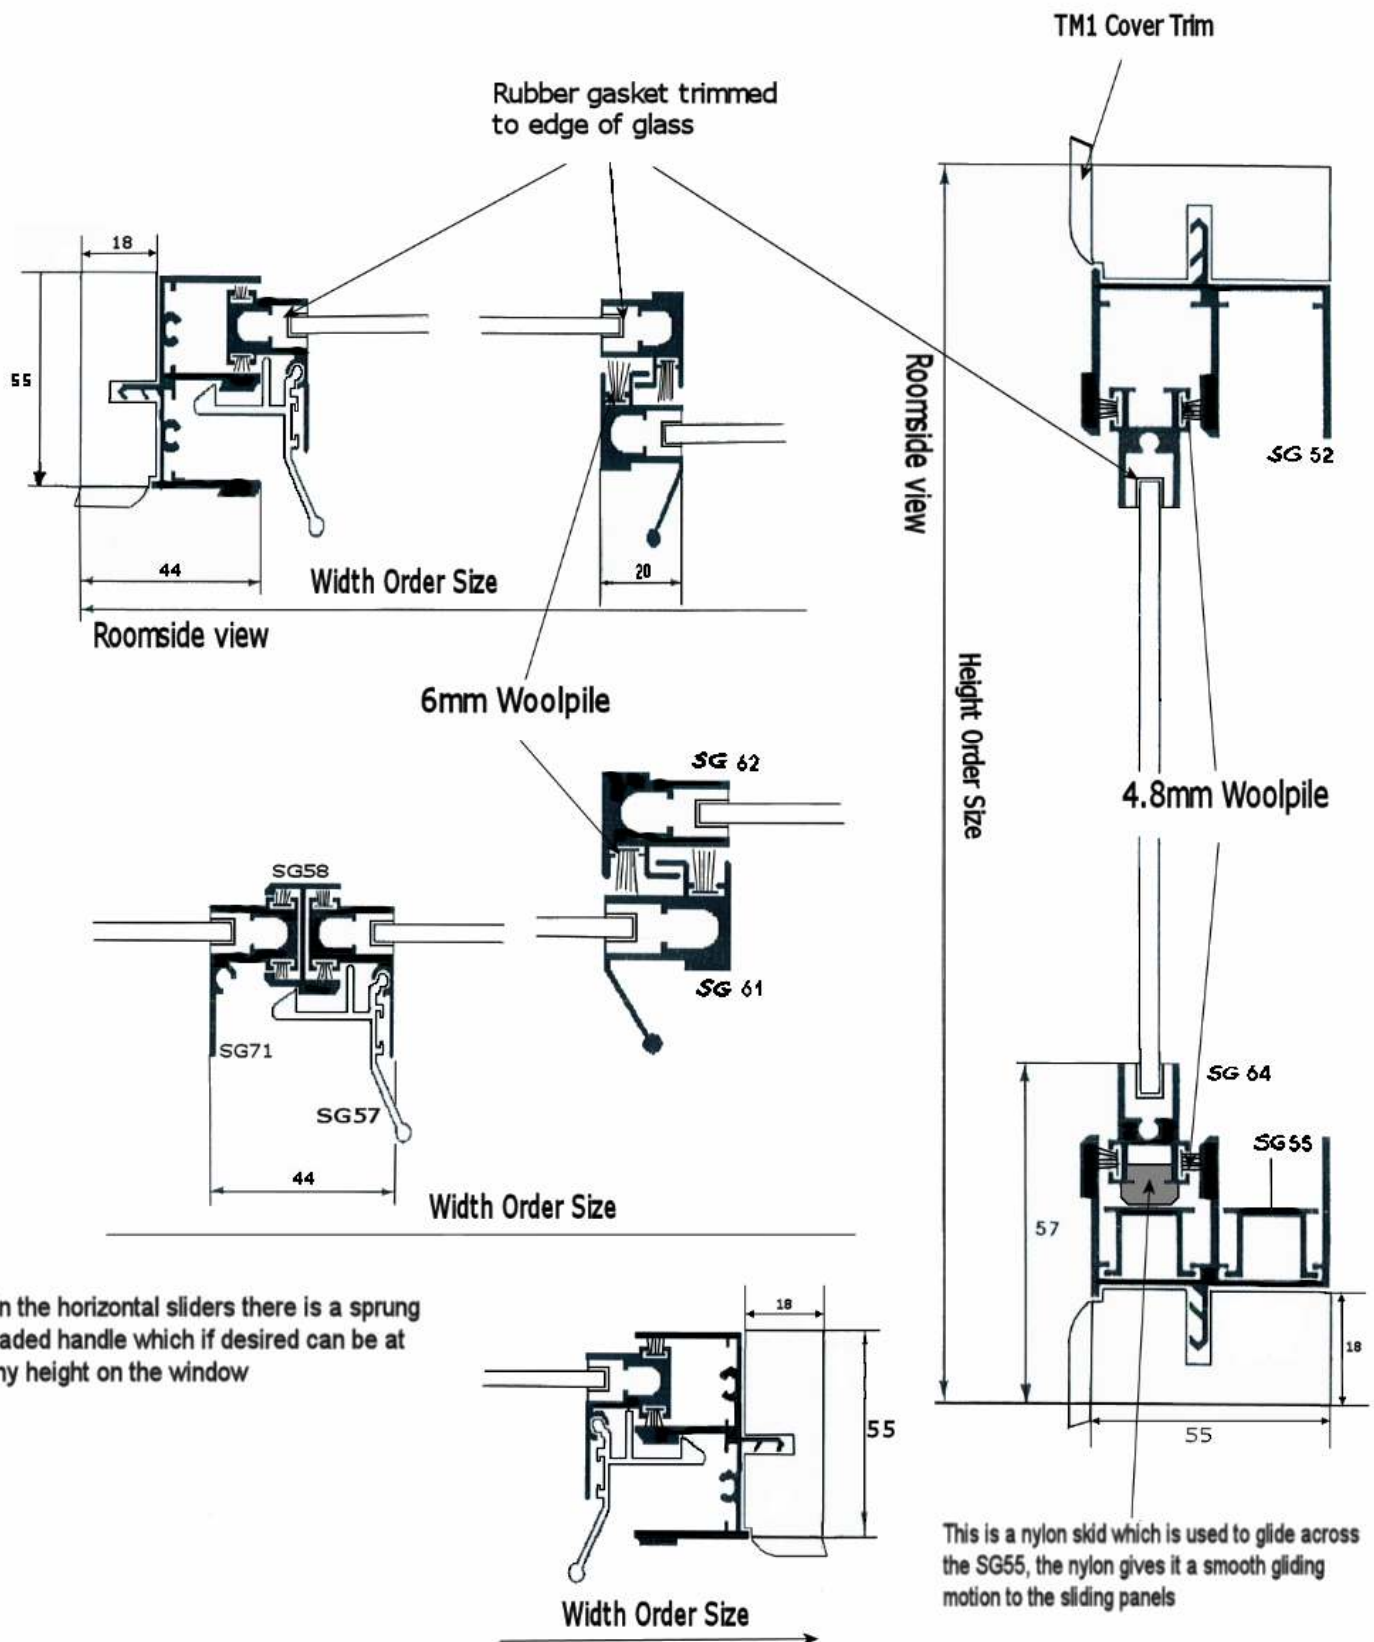

Four Pane Secondary Sash Window With Face Fix MDF1 Frame

All dimensions in millimetres

Updated November 2006

Duration Windows reserves the right to change specifications of its products without prior notice in keeping with our policy of continued product development.