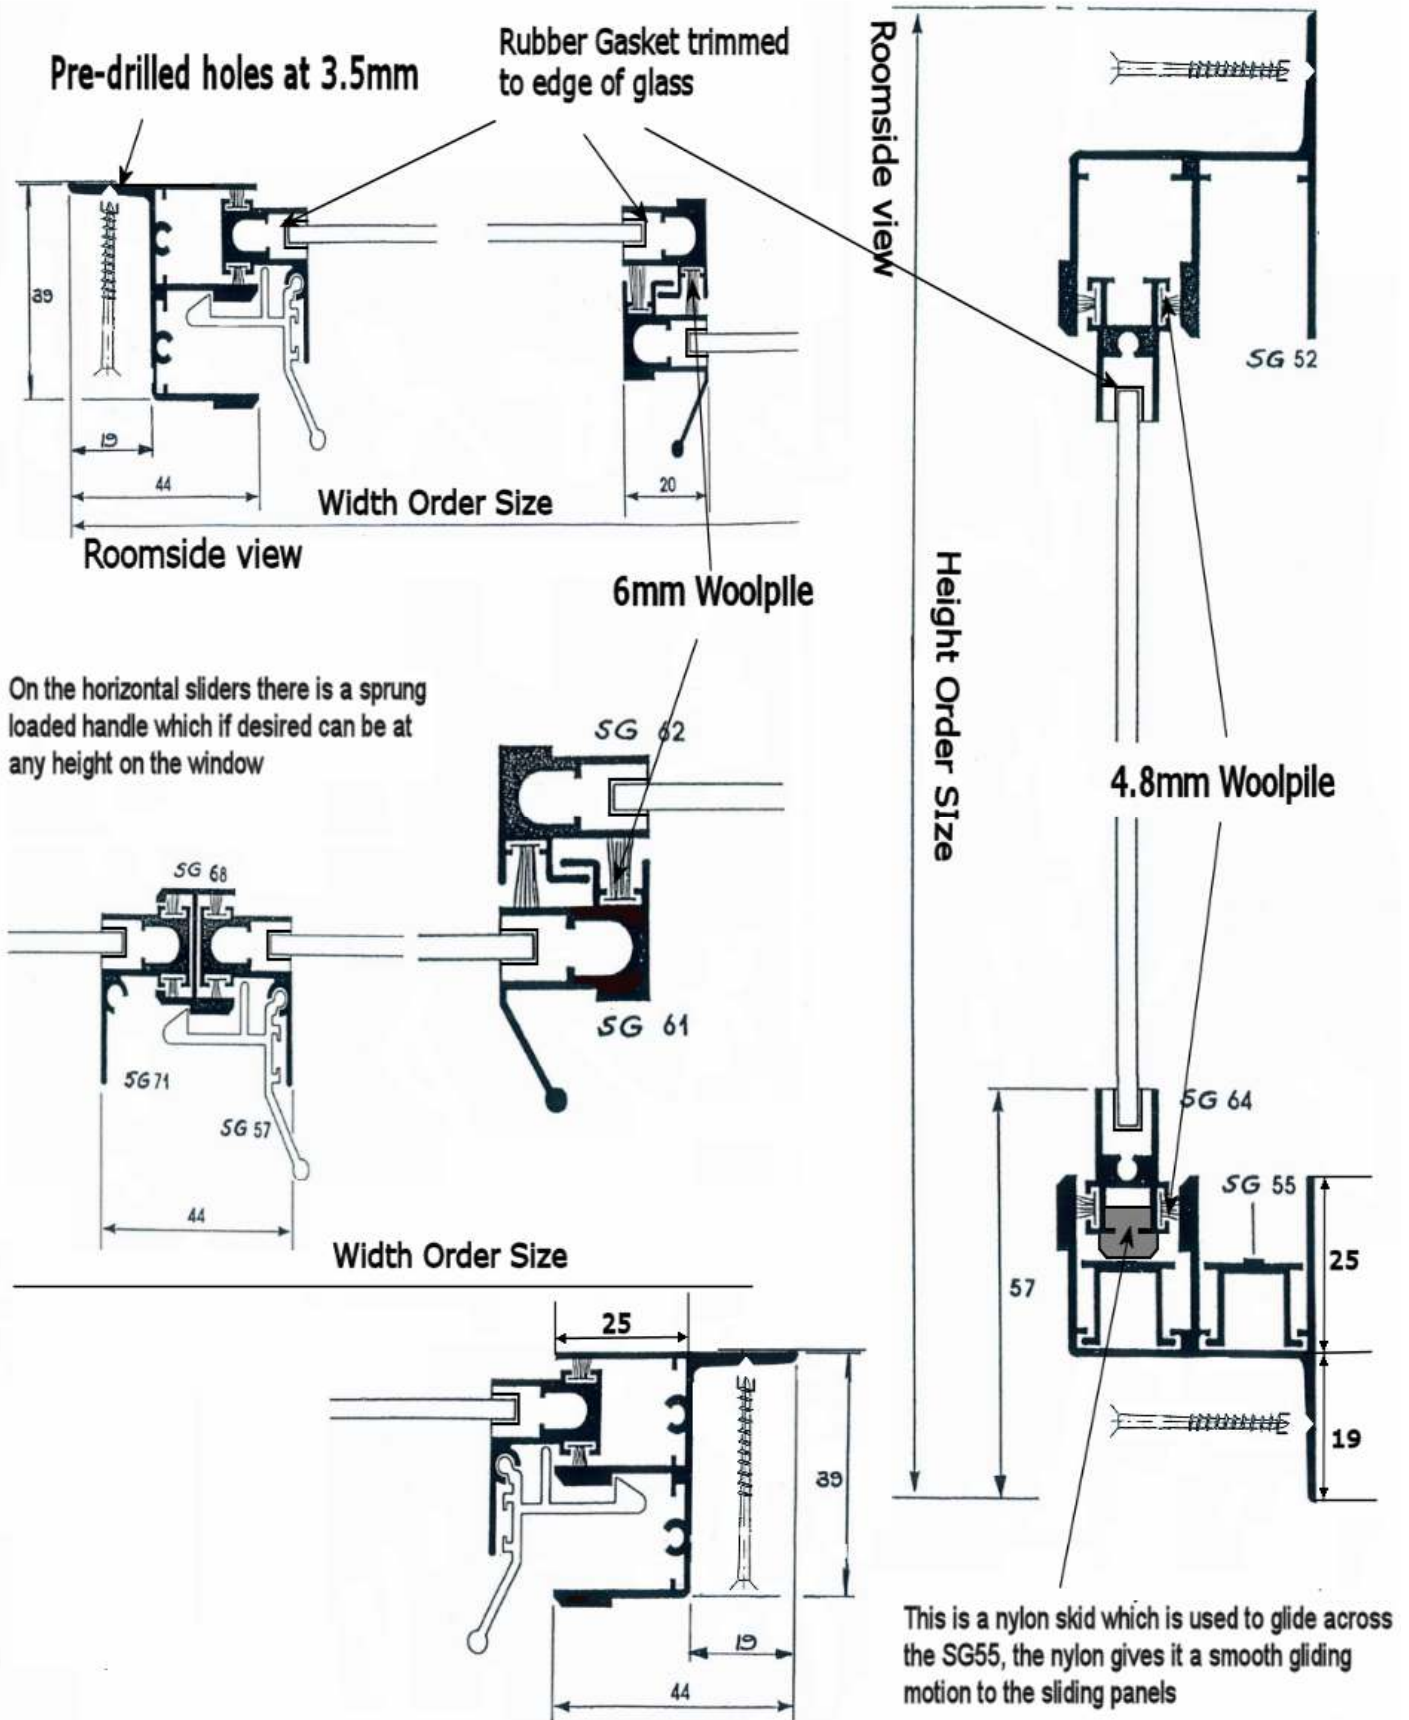

# Four Pane Secondary Sash Window With Economy Frame

All dimensions in millimetres

Updated November 2006

Duration Windows reserves the right to change specifications of its products without prior notice in keeping with our policy of continued product development.

# Four Pane Secondary Sash Window With Face Fix MDF1 Frame

## All dimensions in millimetres

Updated November 2006

Duration Windows reserves the right to change specifications of its products without prior notice in keeping with our policy of continued product development.

# Four Pane Secondary Sash Window With Reveal Fix MDF3 Frame