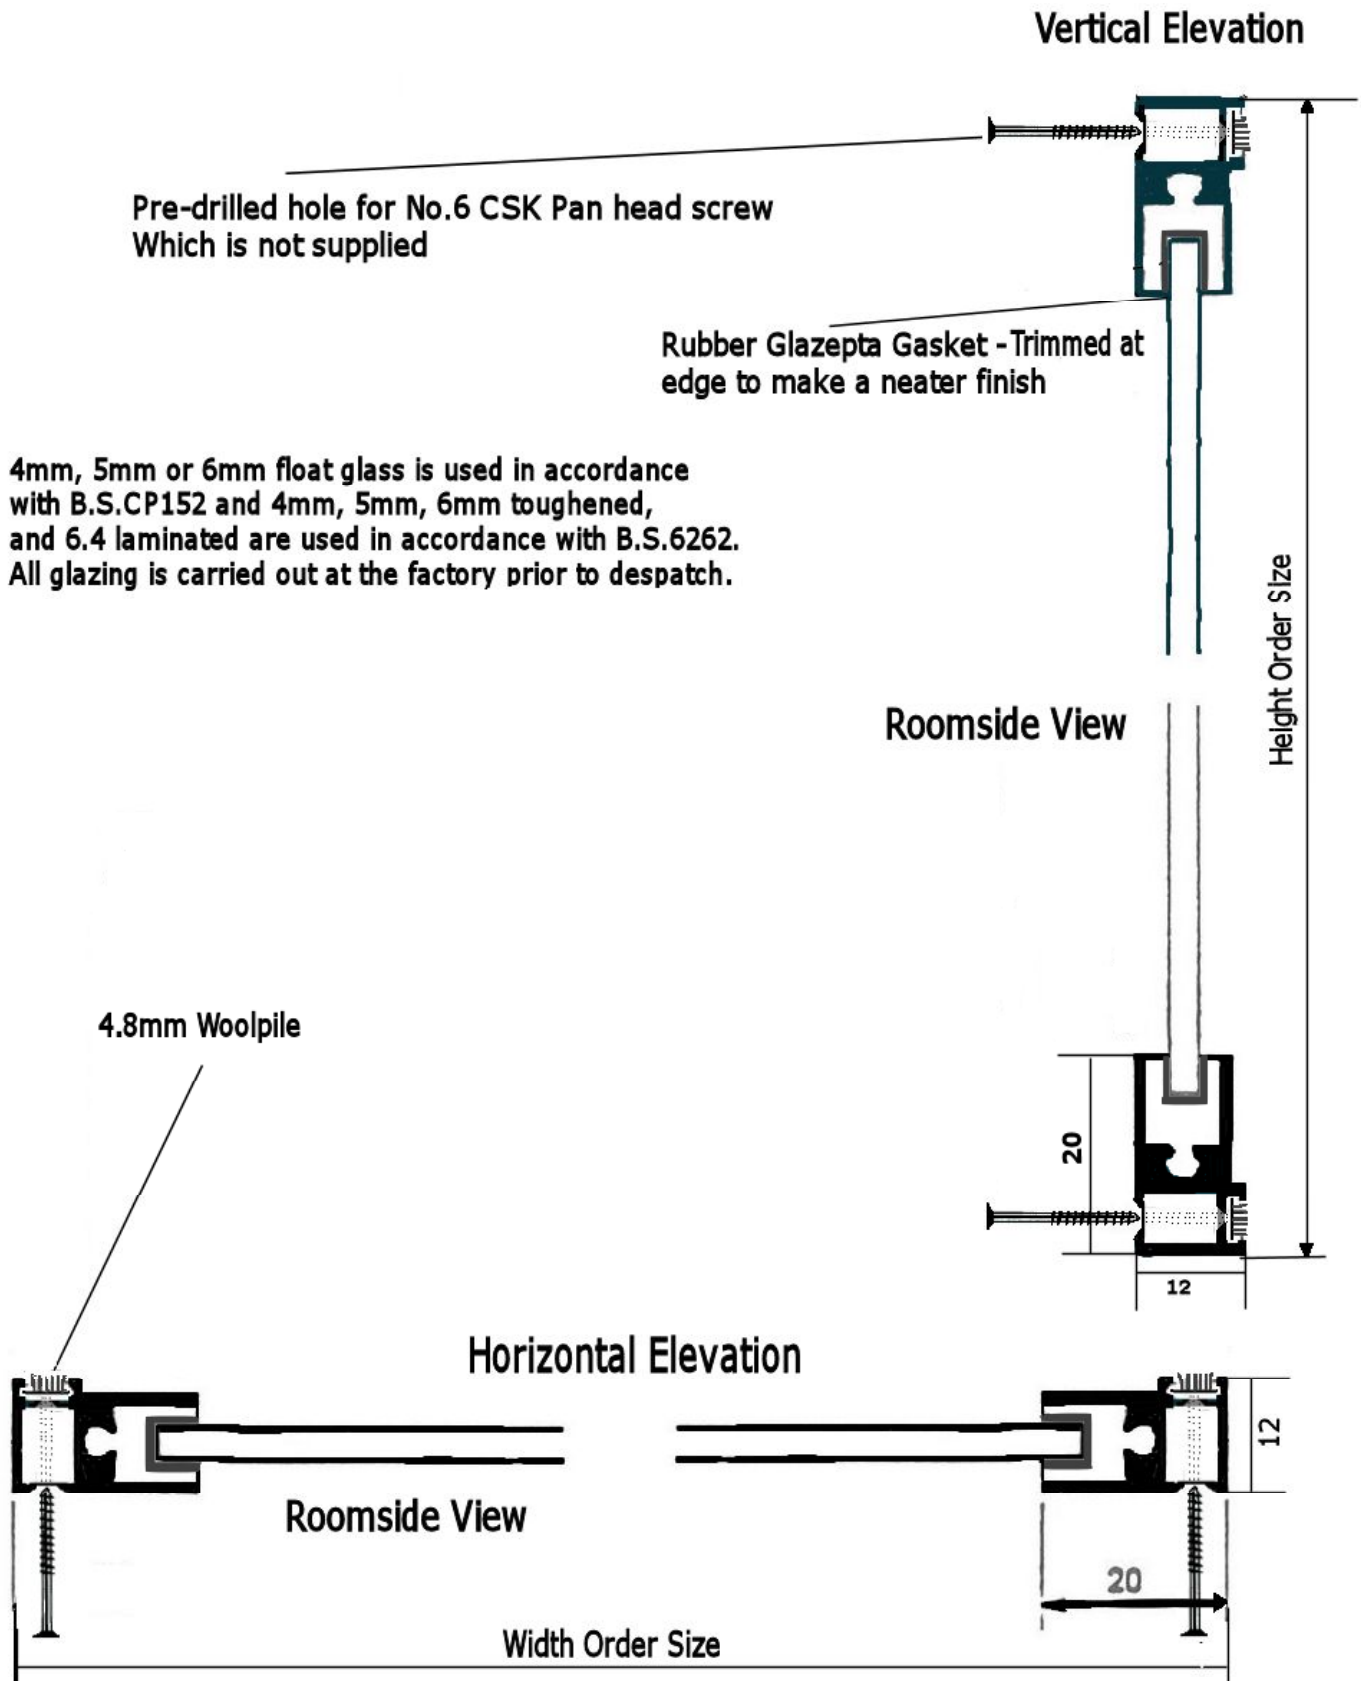

Fixed Secondary Sash Window

All dimensions in millimetres

Updated November 2006

Duration Windows reserves the right to change specifications of its products without prior notice in keeping with our policy of continued product development.