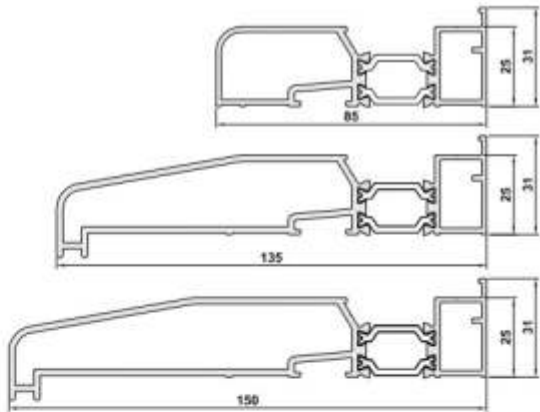

Smarts Bay Cill Joiner

DURATION WINDOWS

ACET440
90°-180° Variable angle bracket

Note: Holes may differ depending on cill angle
Please check on site before fixing.