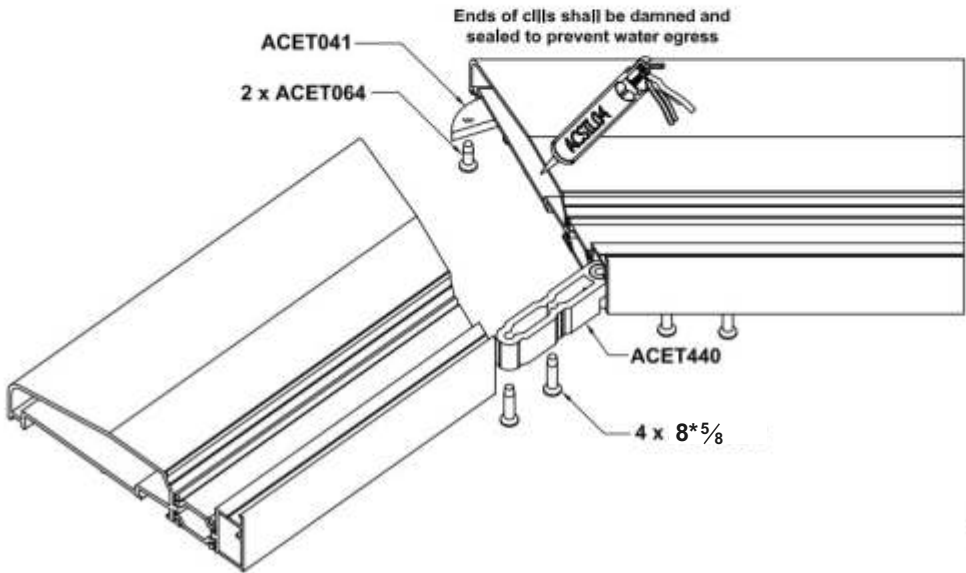

Smarts Bay Cill Joiner

DURATION WINDOWS

ACET440
90°-180° Variable angle bracket

Note: Holes may differ depending on cill angle
Please check on site before fixing.