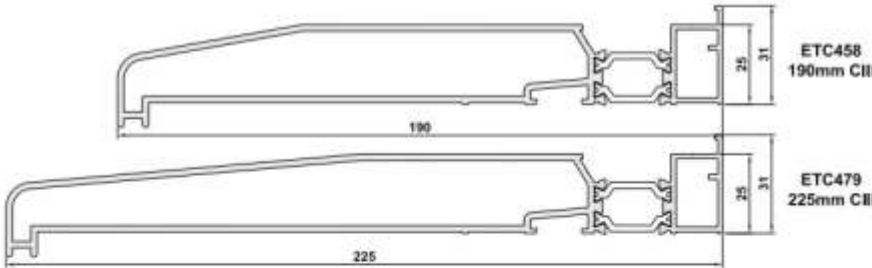

Smarts Bay Cill Joiner

DURATION WINDOWS

ACET440
90°-180° Variable angle bracket

Note: Holes may differ depending on cill angle
Please check on site before fixing.