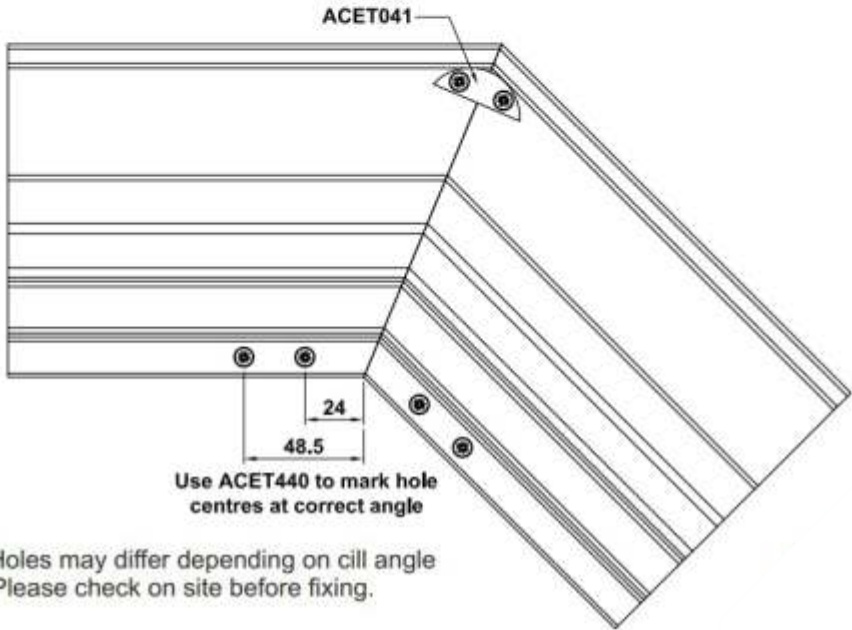

Smarts Bay Cill Joiner

DURATION WINDOWS

ACET440
90°-180° Variable angle bracket

Note: Holes may differ depending on cill angle
Please check on site before fixing.