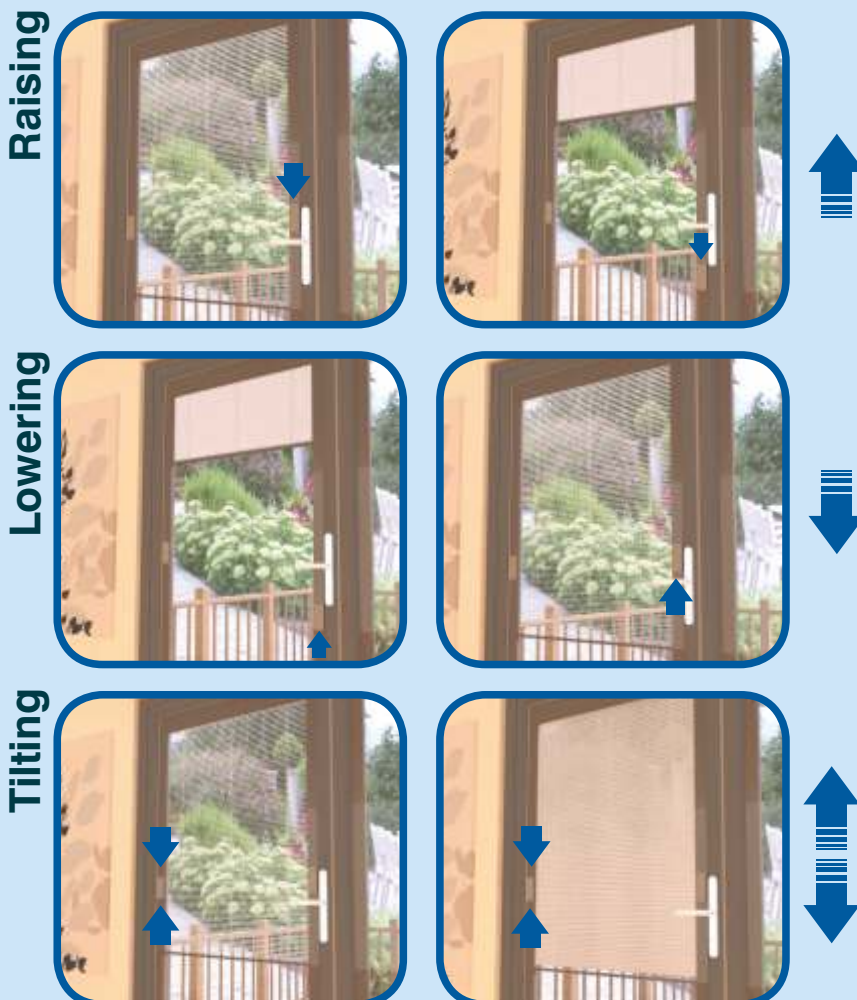

Integrated Blinds

Manual Or Electronic Blinds For Bi-Folding Doors

DURATION
WINDOWS

Dual Rail Magnetic Manual Blinds

These Venetian style blinds are installed inside the double glazed sealed units, fitting neatly between the two sheets of glass. The slat raising, lowering and tilting function is achieved using a magnetic transmission through the glass, thereby guaranteeing the unit's hermetic seal.

The system is very simple and easy to use and functions with surprising grace and speed. Raise, lower and tilt functionality is achieved by simply sliding the push blocks along the side border rails.

Key Features

- Venetian style blinds with high quality aluminium slats.
- Ease of installation; already installed inside the sealed units.
- Easy to operate using 2 magnetic sliders for up/down & tilt functions.
- Optimum control of light and heat in rooms.
- Slats are available in a large range of colours.
- Top and guide rails available in a large range of colours.
- Ensures total protection against dirt, dust or weather conditions and therefore do not require any maintenance.
- Designed with safety in mind.

Blind Operation

Colours

Slats

Rails

All rails are painted in a complimentary colour to the slats.

Alternately you can chose a different colour slat to the rail colour.
eg. Silver slat with a dark grey rail