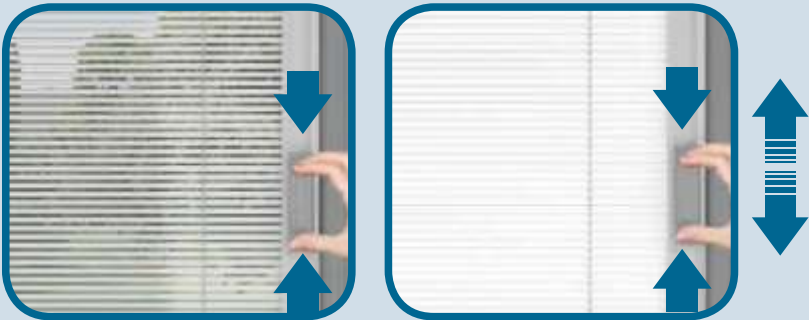

Tilting

Colours

Slats

S102
White

S125
Beige

S149
Cream

S155
Grey

S156
Metallic Silver

S157
Silver

S142
Light Blue

S130
Green

S106
Yellow

Slider & Guide Rails

White

Beige

Grey