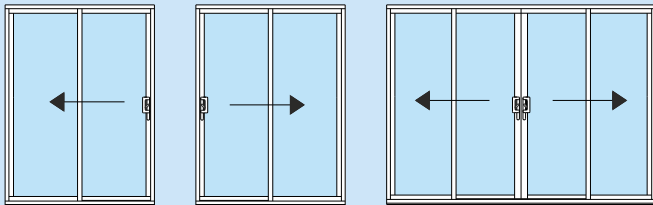

Key Features

- Specially designed threshold allows for an internal flush floor level and minimises any trip hazard.
- Over 200 single colours available.
- Also available in a range of textured colours.
- 'Polyamide' thermally broken profiles for superior efficiency.
- Slim-line interlock of just 38mm and unique 'egg' design.
- Wrap around glazing system providing added security.
- Multipoint locking system with four hook locks.
- Stainless steel one piece keep.
- Runs on stainless steel tracks.
- Can be installed into a timber subframe or direct to brick.
- Exceeds current building regulations.
- Ideal for new build, replacement and refurbishment projects.

Options

- Available in 2 or 4 panel configurations.
- Black or grey gaskets available.
- Colour matched aluminium quad trim available.

Configurations