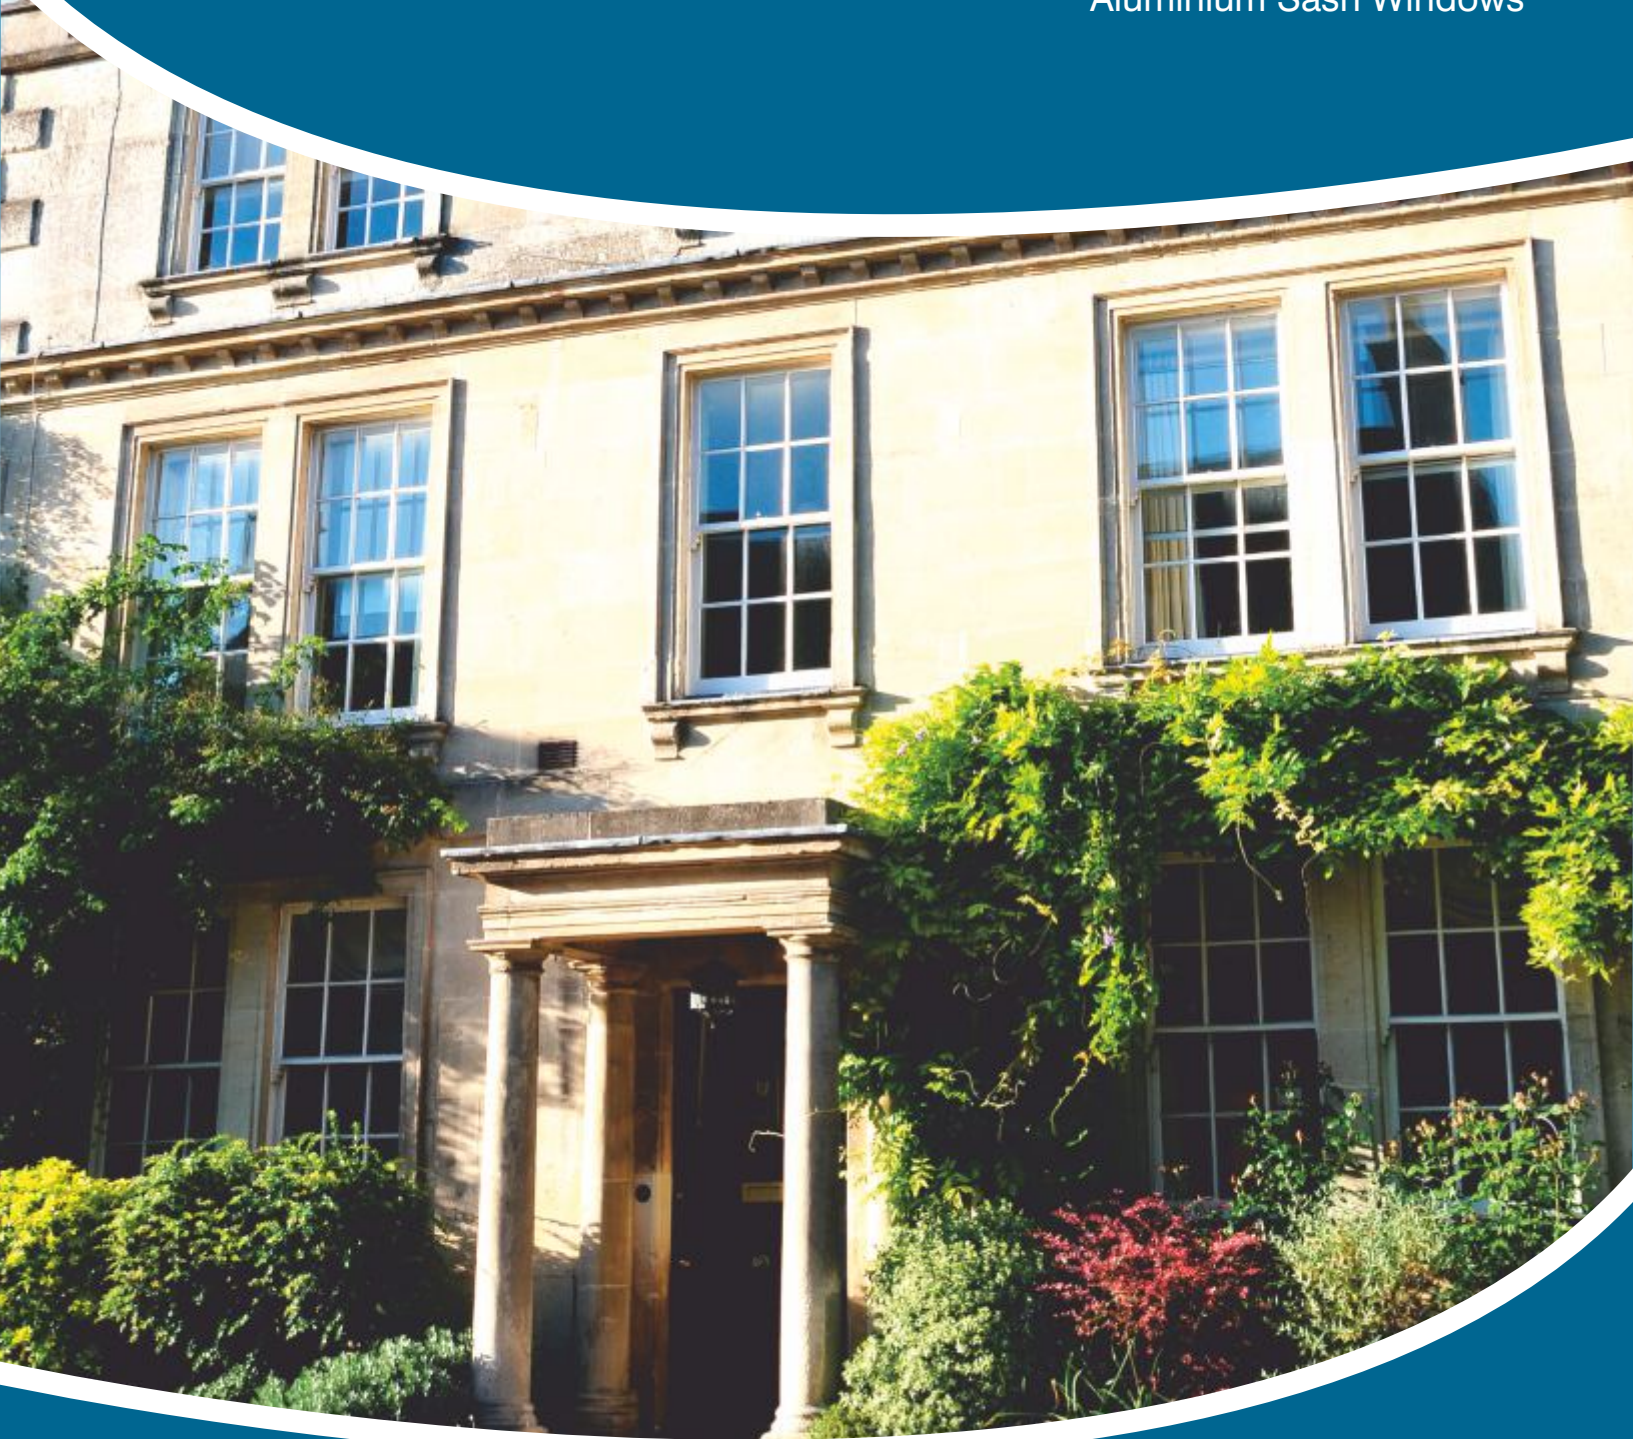

Royale Vertical Sliders

Aluminium Sash Windows

DURATION
WINDOWS

Stylish & Authentic **Royale Sash** Windows

Our Royale Sash Window incorporates the traditional styling of wooden box sash windows with the advantages of a thermally broken aluminium profile. A stylish, low maintenance and authentic sash window that is suitable for use in heritage and conservation areas, or where Georgian and Victorian architecture is predominate. The ease of operation and excellent natural ventilation means that these Vertical Sliders are also suitable for use in high occupancy buildings.

The Royale Sash Window comes with authentic hardware and features a 'tilt in' operation, which facilitates the cleaning of the external glass. It comes with sash horns and you can choose between a range of authentic glazing and deep bottom rail options, in order to retain the character of your property.

Key Features

- Traditional styling with authentic 45° putty-line sash detail.
- Utilises the natural strength of aluminium to create slim thermally broken profiles.
- Uses low maintenance, hard wearing powder coated aluminium.
- Available in an extensive range of over 200 single colours.
- Range of authentic hardware in a variety of colours.
- Both sashes can tilt in - allowing for easy access to external glass for cleaning.
- Available with A-shaped astragal bars for added authenticity.
- Slim or deep bottom rails available.
- Decorative horns as standard for a more traditional look.
- Can be fitted into existing or new timber frames or direct to brick.
- Suitable for use in replacement and refurbishment projects, as well as new build.
- Optional colour matched aluminium quad trim.
- Optional tilt restrictors available.