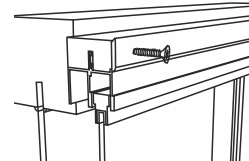

Face Fix

**Delivery**

Please note horizontal slider frames over 2.1m<sup>2</sup> may be delivered in kit form. All other secondary systems come made up.

**Luxury Subframe**

Aluminium with wooden subframe

Reveal Fix

fitch catches on hinged units are non-handed (on the left they lock upwards, on the right they lock downwards).

**Glazing**

Single Glazed 4mm  
*Float, Thermal K<sup>2</sup>, Toughend, Toughened K<sup>2</sup>*