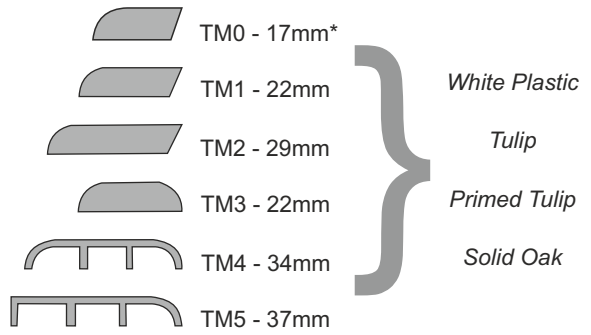

Date Required: .....

Customer Signature: .....

Orders will not be processed unless this form is signed.  
All orders are subject to our terms and conditions.

Specification	Quantity: .....	Quantity: .....	Quantity: .....	Quantity: .....
<p>NOTES: .....</p> <p>.....</p> <p>.....</p> <p>.....</p> <p><small>L = Lift Out      FF = Face Fix      WpL = White Plastic H = Hinged      RF = Reveal Fix      PrM = Primed MDF VS = Vertical Slider      PrT = Primed Tulip HS = Horizontal Slider      Tul = Tulip Oak = Oak</small></p>	Location: .....	Location: .....	Location: .....	Location: .....
<b>COLOUR</b> White, Silver, Brown or RAL (Please Specify)				
<b>WIDTH</b>				
<b>HEIGHT</b>				
<b>ECONOMY ODD LEG</b> Lift Out, 2 Track HS Non-Balanced VS, Balanced VS, Butt Hinge, Friction Hinge				
<b>SLIM LINE EQUAL LEG</b> Lift Out, 2 Track HS Non Balanced VS, Balanced VS, Tilt Back VS				
<b>LUXURY SUBFRAME</b> Lift Out, Butt Hinge, Friction Hinge Non Balanced VS, Balanced VS, Tilt Back VS 2 Track HS, 3 Track HS				
<b>SUBFRAME - MATERIAL</b> Primed MDF, Primed Tulip, Tulip				
<b>HEAVY DUTY</b> 2 Track HS, Balanced VS				
<b>FIXED FRAME</b> Face Fix Only				
<b>COMBOS</b> Economy Odd Leg (FF) { L over L    H over H Luxury Subframe (FF)    L over H    L next H Luxury Subframe (RF)    H over L    L next L				
<b>FIXING</b> FF / RF				
<b>COVER TRIMS</b> TM0, TM1, TM2, TM3, TM4, TM5 { WpL, PrT, Tul, Oak				
<b>HARDWARE COLOUR</b> White (Standard for white units) Black (Standard for non-white) Silver (Balanced VS only)				
<b>GASKETS</b> Black Only				
<b>GLAZING</b> 4mm Float as Standard (4mm Tough on TBVS)				

**Cover Trims**

\*TM0 - 17mm - Not Available in White Plastic

**Economy Odd Leg**

All aluminium, no subframe

Face Fix Only

**Slim-line Equal Leg**

All aluminium, no subframe

Reveal Fix