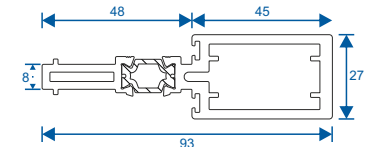

ETD058 - 42mm

Couplers

W20053 - 15mm

For coupling to
Doors & Small
Heritage Windows
Max recommended height 1300mm

W20051 - 8mm

For coupling Heritage
Doors & larger
Heritage Windows

Transoms

ZSB364 - 25mm