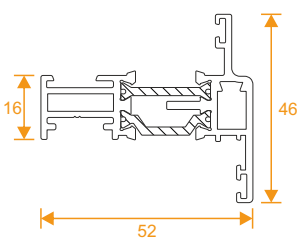

WINDOWS

Outer Frames

W20010 - Equal Leg

W20013 - For Curved

Opener

Chelton Sash

Handles

Chelton Slimline
White
Black

Chelton Art Deco
White
Black

DOORS

Outer Frame

W20015 - Equal Leg

Sash

W20027 - Stepped

Handles

Lever Lever
Gloss White
Matt White
Black
Chrome
Anthracite Grey
Textured
RAL

Swan Neck
Gloss White
Black

Astragals

Cills

ETC451 - 85mm

ETC457 - 150mm

ETC458 - 190mm

Extensions (Trickle Vents in 42mm)

ETD056 - 20mm

ETD058 - 42mm

Couplers

W20053 - 15mm

For coupling to
Doors & Small
Heritage Windows
Max recommended height 1300mm

W20051 - 8mm

For coupling Heritage
Doors & larger
Heritage Windows

Transoms

ZSB364 - 25mm