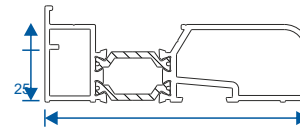

Swan Neck
Gloss White
Black

Astragals

Cills

ETC451 - 85mm

ETC457 - 150mm

ETC458 - 190mm

Extensions (Trickle Vents in 42mm)

ETD056 - 20mm