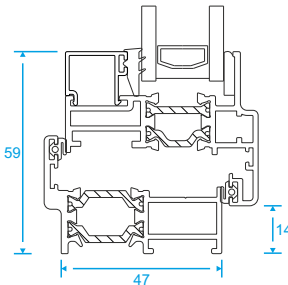

WINDOWS

Outer Frames

W20010 - Equal Leg

W20013 - For Curved

Opener

Chelton Sash

Handles

Chelton Slimline
White
Black

Swan Neck
Gloss White
Black

Astragals

Cills

ETC451 - 85mm

ETC457 - 150mm

ETC458 - 190mm

Extensions (Trickle Vents in 42mm)

ETD056 - 20mm

ETD058 - 42mm

Couplers

W20053 - 15mm

For coupling to
Doors & Small
Heritage Windows
Max recommended height 1300mm

W20051 - 8mm

For coupling Heritage
Doors & larger
Heritage Windows

Transoms

ZSB364 - 25mm