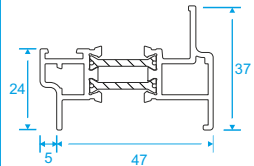

WINDOWS

Outer Frames

W20010 - Equal Leg

W20013 - For Curved

Opener

Chelton Sash

Handles

Chelton Slimline
White
Black