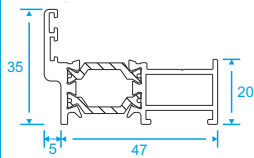

WINDOWS

Outer Frames

W20010 - Equal Leg

W20013 - For Curved

Opener

Chelton Sash

Handles

Chelton Slimline
White
Black