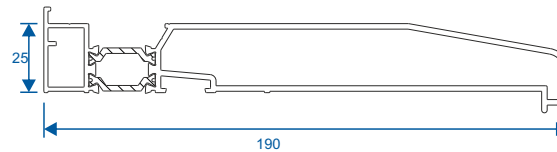

Swan Neck
Gloss White
Black

Astragals

Cills

ETC451 - 85mm

ETC457 - 150mm

ETC458 - 190mm

Extensions (Trickle Vents in 42mm)

ETD056 - 20mm

ETD058 - 42mm

Couplers

W20053 - 15mm

For coupling to
Doors & Small
Heritage Windows
Max recommended height 1300mm

W20051 - 8mm

For coupling Heritage
Doors & larger
Heritage Windows

Transoms

ZSB364 - 25mm