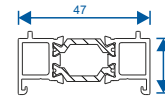

Swan Neck
Gloss White
Black

Astragals

Cills

ETC451 - 85mm

ETC457 - 150mm

ETC458 - 190mm

Extensions (Trickle Vents in 42mm)

ETD056 - 20mm

ETD058 - 42mm

Couplers

W20053 - 15mm

For coupling to
Doors & Small
Heritage Windows
Max recommended height 1300mm

W20051 - 8mm

For coupling Heritage
Doors & larger
Heritage Windows

Transoms

ZSB364 - 25mm