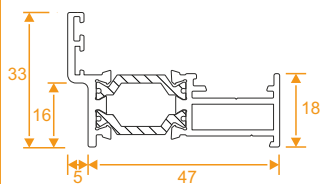

WINDOWS

Outer Frames

W20010 - Equal Leg

W20013 - For Curved

Opener

Chelton Sash

Handles

Chelton Slimline
White
Black

Chelton Art Deco
White
Black

DOORS

Outer Frame

W20015 - Equal Leg

Sash

W20027 - Stepped

Handles

Lever Lever
Gloss White
Matt White
Black
Chrome
Anthracite Grey
Textured
RAL

Swan Neck
Gloss White
Black

Astragals

Cills

ETC451 - 85mm

ETC457 - 150mm

ETC458 - 190mm

Extensions (Trickle Vents in 42mm)

ETD056 - 20mm