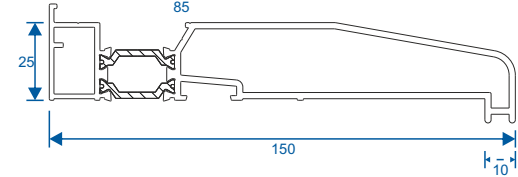

Swan Neck
Gloss White
Black

Astragals

Cills

ETC451 - 85mm

ETC457 - 150mm

ETC458 - 190mm

Extensions (Trickle Vents in 42mm)

ETD056 - 20mm

ETD058 - 42mm

Couplers

W20053 - 15mm

For coupling to
Doors & Small
Heritage Windows
Max recommended height 1300mm

W20051 - 8mm

For coupling Heritage
Doors & larger
Heritage Windows

Transoms

ZSB364 - 25mm