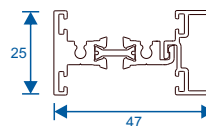

ETD058 - 42mm

Couplers

W20053 - 15mm

For coupling to
Doors & Small
Heritage Windows
Max recommended height 1300mm

W20051 - 8mm

For coupling Heritage
Doors & larger
Heritage Windows

Transoms

ZSB364 - 25mm