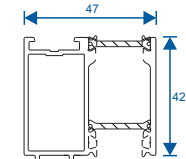

Swan Neck
Gloss White
Black

Astragals

Cills

ETC451 - 85mm

ETC457 - 150mm

ETC458 - 190mm

Extensions (Trickle Vents in 42mm)

ETD056 - 20mm

ETD058 - 42mm

Couplers

W20053 - 15mm

For coupling to
Doors & Small
Heritage Windows
Max recommended height 1300mm

W20051 - 8mm

For coupling Heritage
Doors & larger
Heritage Windows

Transoms

ZSB364 - 25mm