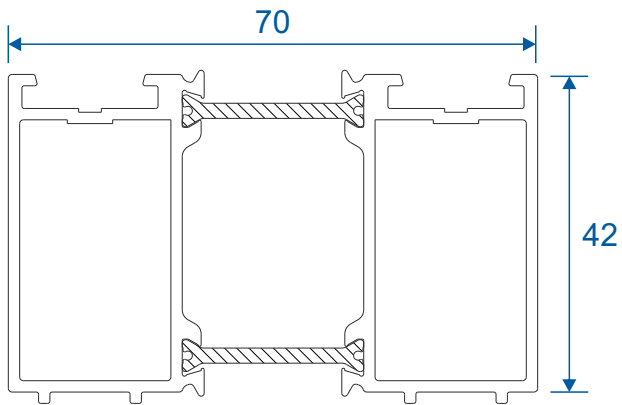

GSL053 - PVC Interlock

GSL053N - Polyamide Interlock

GSL050 - Channel Infill

GSL051 - Channel Infill

VL72 - Weather Drip

VG52 - PVC Infill

Head Extensions

DV515 - 42mm Extension (For Two Track)

GSL1056 - 42mm Extension (For Three Track)

DV559 - 20mm Extension (For Two Track)

Midrails

GSL030 - 70mm

GSL1131 - 124mm

GSL1130 - Letter Plate

Cills

ETC451 - 85mm Cill