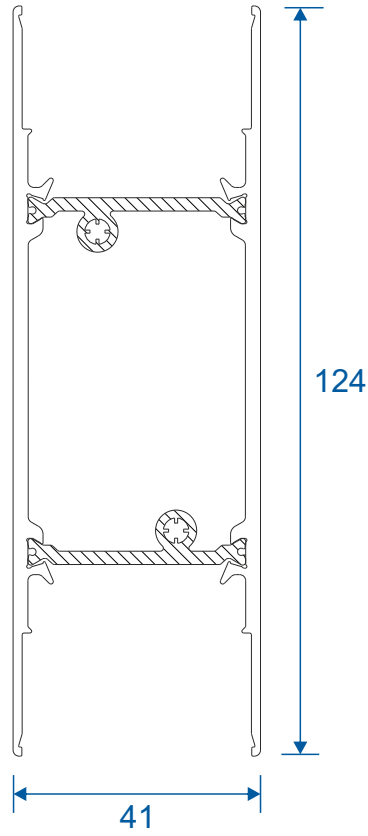

Meeting Stile

Standard	23
----------	----

Midrails

70mm	24
124mm	24
124mm Letter Plate	24

Outer Frames

GSL1010 - Two Track

GSL1012 - Three Track

Sashes

GSL053 - PVC Interlock

GSL053N - Polyamide Interlock

GSL050 - Channel Infill

GSL051 - Channel Infill

VL72 - Weather Drip

VG52 - PVC Infill

Head Extensions

DV515 - 42mm Extension (For Two Track)

GSL1056 - 42mm Extension (For Three Track)

DV559 - 20mm Extension (For Two Track)

Midrails

GSL030 - 70mm

GSL1131 - 124mm

GSL1130 - Letter Plate

Cills

ETC451 - 85mm Cill

ETC457 - 150mm Cill

Cills

ETC458 - 190mm Cill

ETC479 - 225mm Cill

Two Track

Threshold

Two Track

Threshold With Cill