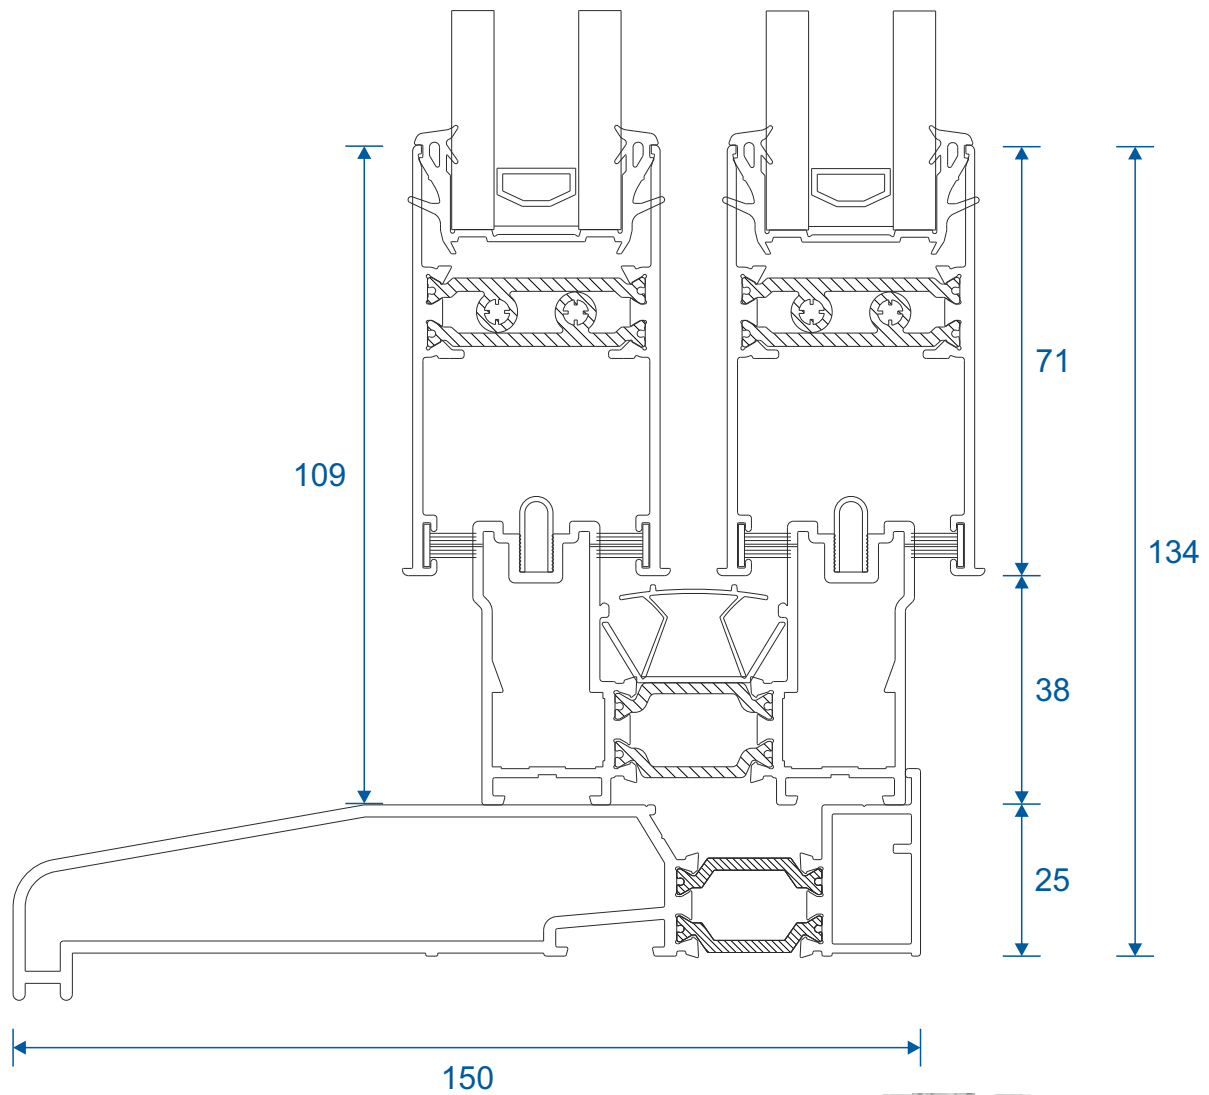

GSL1056 - 42mm Extension (For Three Track)

DV559 - 20mm Extension (For Two Track)

Midrails

GSL030 - 70mm

GSL1131 - 124mm

GSL1130 - Letter Plate

Cills

ETC451 - 85mm Cill

ETC457 - 150mm Cill

Cills

ETC458 - 190mm Cill

ETC479 - 225mm Cill

Two Track

Threshold

Two Track

Threshold With Cill

Two Track

Head

Two Track

Head With Extension (Used For Trickle Vents)

Two Track

Jamb

Three Track

Threshold