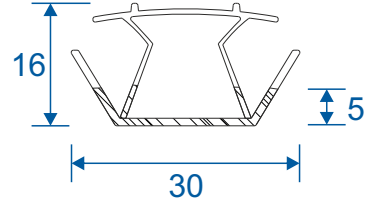

GSL053 - PVC Interlock

GSL053N - Polyamide Interlock

GSL050 - Channel Infill

GSL051 - Channel Infill

VL72 - Weather Drip

VG52 - PVC Infill

Head Extensions

DV515 - 42mm Extension (For Two Track)

GSL1056 - 42mm Extension (For Three Track)

DV559 - 20mm Extension (For Two Track)

Midrails

GSL030 - 70mm

GSL1131 - 124mm

GSL1130 - Letter Plate

Cills

ETC451 - 85mm Cill

ETC457 - 150mm Cill

Cills

ETC458 - 190mm Cill

ETC479 - 225mm Cill

Two Track

Threshold

Two Track

Threshold With Cill