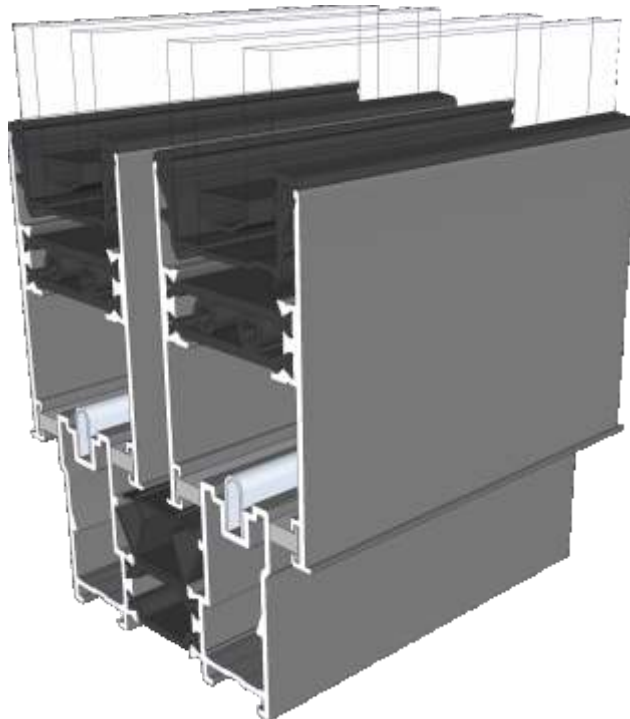

ETC457 - 150mm Cill

Cills

ETC458 - 190mm Cill

ETC479 - 225mm Cill

Two Track

Threshold

Two Track

Threshold With Cill

Two Track

Head

Two Track

Head With Extension (Used For Trickle Vents)

Two Track

Jamb

Three Track

Threshold