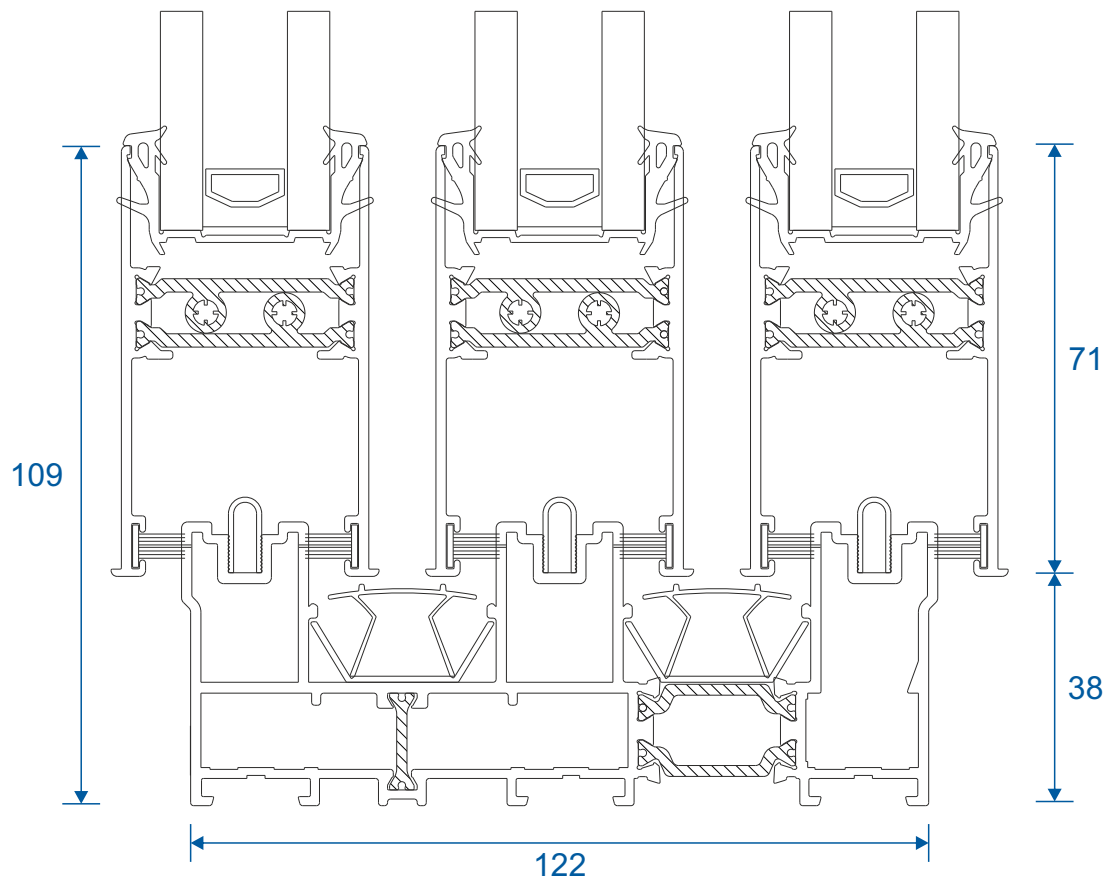

ETC457 - 150mm Cill

Cills

ETC458 - 190mm Cill

ETC479 - 225mm Cill

Two Track

Threshold

Two Track

Threshold With Cill

Two Track

Head

Two Track

Head With Extension (Used For Trickle Vents)

Two Track

Jamb

Three Track

Threshold

Three Track

Threshold With Cill

Three Track

Head

Three Track

Head With Extension (Used For Trickle Vents)

Three Track

Jamb