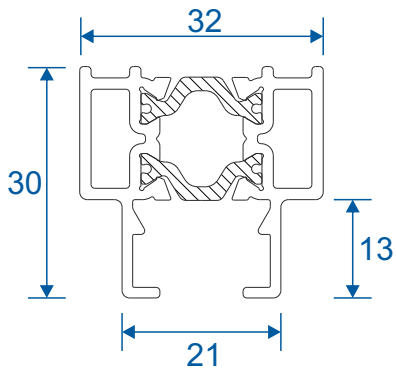

Meeting Stile

Standard	23
----------	----

Midrails

70mm	24
124mm	24
124mm Letter Plate	24

Outer Frames

GSL1010 - Two Track

GSL1012 - Three Track

Sashes

GSL020 - Top & Bottom Rail

GSL021 - Locking Stile

Interlocks & Meeting Stile

GSL310 - Light Duty

GSL1335 - Medium Duty

GSL1330 - Heavy Duty

GSL040 - Meeting Stile Adapter

Infills & Add-Ons

GSL053 - PVC Interlock

GSL053N - Polyamide Interlock

GSL050 - Channel Infill

GSL051 - Channel Infill

VL72 - Weather Drip

VG52 - PVC Infill

Head Extensions

DV515 - 42mm Extension (For Two Track)

Interlocks

Heavy Duty Interlock

Suitable up to 2200mm tall depending on site conditions.
Smaller heights will apply for exposed areas.

Meeting Stile

Meting Stile

Midrails

70mm

124mm