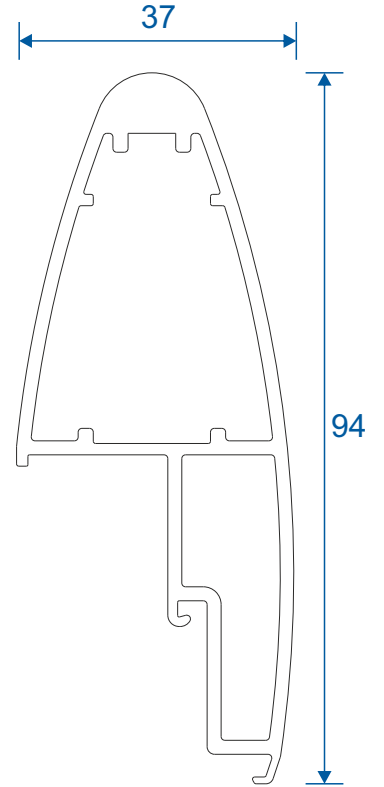

Meeting Stile

Standard	23
----------	----

Midrails

70mm	24
124mm	24
124mm Letter Plate	24

Outer Frames

GSL1010 - Two Track

GSL1012 - Three Track

Sashes

GSL020 - Top & Bottom Rail

GSL021 - Locking Stile

Interlocks & Meeting Stile

GSL310 - Light Duty

GSL1335 - Medium Duty

GSL1330 - Heavy Duty

GSL040 - Meeting Stile Adapter

Infills & Add-Ons

GSL053 - PVC Interlock

GSL053N - Polyamide Interlock

GSL050 - Channel Infill

GSL051 - Channel Infill

VL72 - Weather Drip

VG52 - PVC Infill

Head Extensions

DV515 - 42mm Extension (For Two Track)

GSL1056 - 42mm Extension (For Three Track)

DV559 - 20mm Extension (For Two Track)

Midrails

GSL030 - 70mm

GSL1131 - 124mm

GSL1130 - Letter Plate

Cills

ETC451 - 85mm Cill