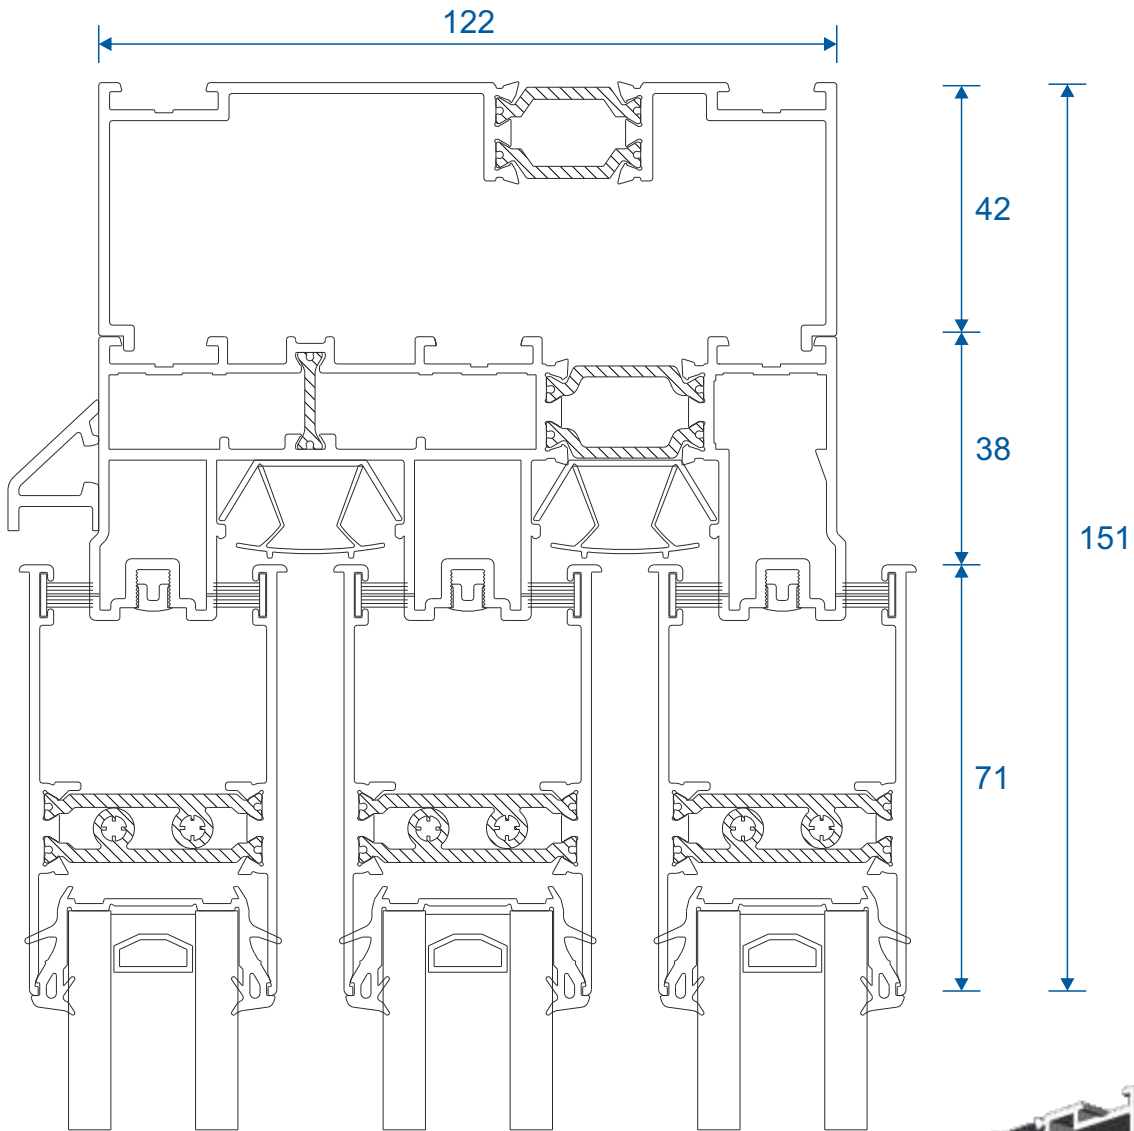

Three Track

Threshold With Cill

Three Track

Head

Three Track

Head With Extension (Used For Trickle Vents)

Three Track

Jamb

Interlocks

Lite Duty

Suitable up to 1400mm tall depending on site conditions. Smaller heights will apply for exposed areas.

Medium Duty

Suitable up to 1850mm tall depending on site conditions. Smaller heights will apply for exposed areas.

Interlocks

Heavy Duty Interlock

Suitable up to 2200mm tall depending on site conditions.
Smaller heights will apply for exposed areas.

Meeting Stile

Meting Stile

Midrails

70mm

124mm