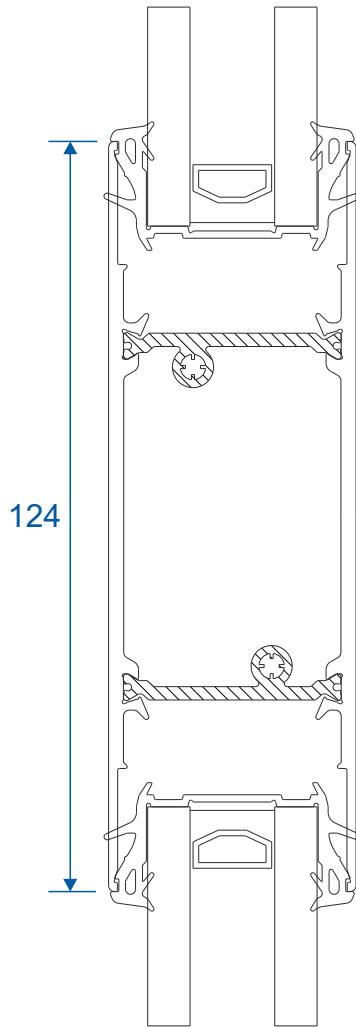

Meeting Stile

Standard	23
----------	----

Midrails

70mm	24
124mm	24
124mm Letter Plate	24

Outer Frames

GSL1010 - Two Track

GSL1012 - Three Track

Sashes

Two Track

Head

Two Track

Head With Extension (Used For Trickle Vents)

Two Track

Jamb

Three Track

Threshold

Interlocks

Lite Duty

Suitable up to 1400mm tall depending on site conditions. Smaller heights will apply for exposed areas.

Medium Duty

Suitable up to 1850mm tall depending on site conditions. Smaller heights will apply for exposed areas.

Interlocks

Heavy Duty Interlock

Suitable up to 2200mm tall depending on site conditions.
Smaller heights will apply for exposed areas.

Meeting Stile

Meting Stile

Midrails

70mm

124mm