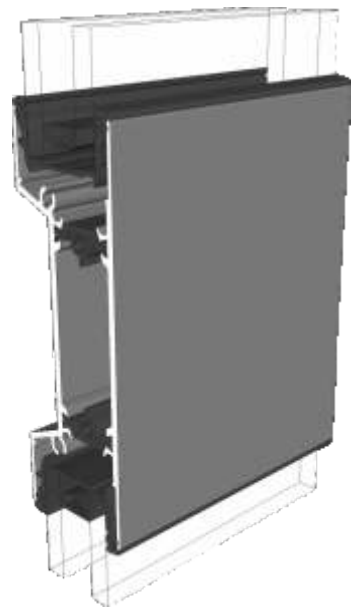

124mm Letter Plate