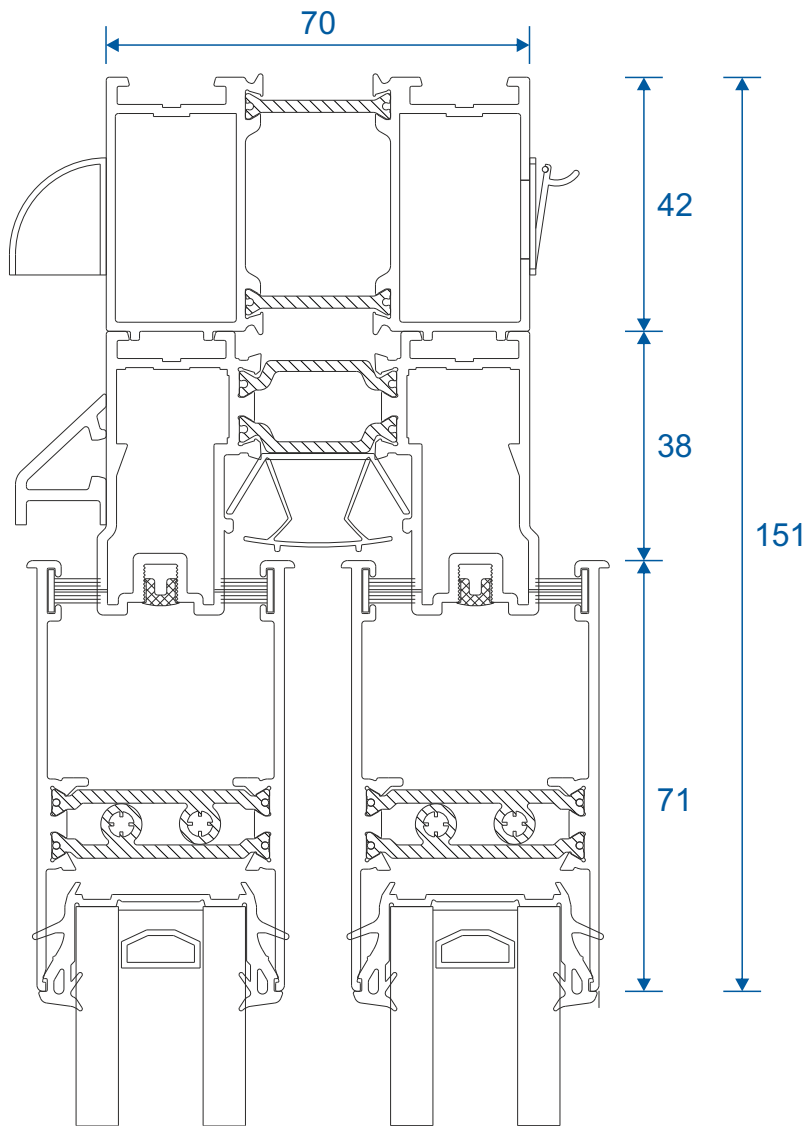

Two Track

Head With Extension (Used For Trickle Vents)