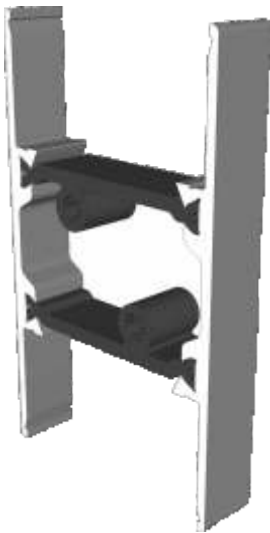

GSL1056 - 42mm Extension (For Three Track)

DV559 - 20mm Extension (For Two Track)

Midrails

GSL030 - 70mm

GSL1131 - 124mm

GSL1130 - Letter Plate

Cills

ETC451 - 85mm Cill

ETC457 - 150mm Cill

Cills

ETC458 - 190mm Cill

ETC479 - 225mm Cill

Two Track

Threshold

Two Track

Threshold With Cill

Two Track

Head

Two Track

Head With Extension (Used For Trickle Vents)

Two Track

Jamb

Three Track

Threshold