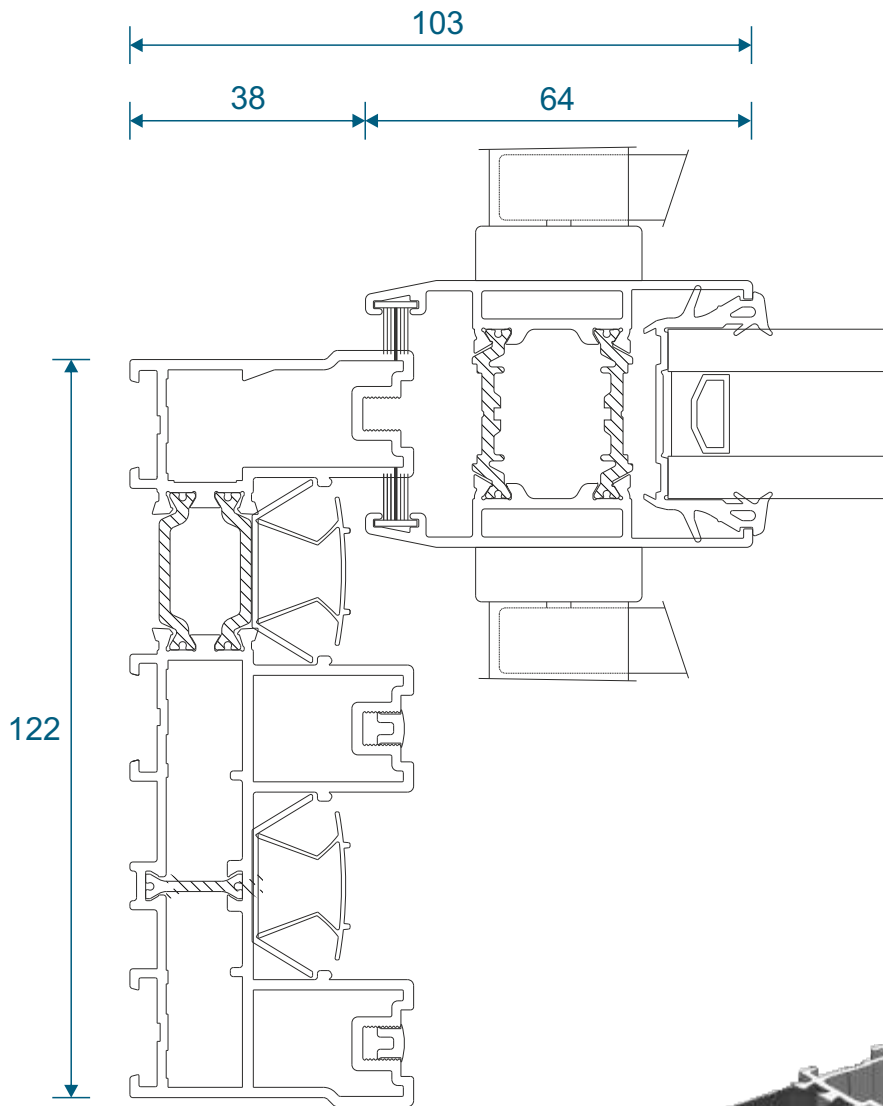

Two Track

Head

Two Track

Head With Extension (Used For Trickle Vents)

Two Track

Jamb

Three Track

Threshold

Three Track

Threshold With Cill

Three Track

Head

Three Track

Head With Extension (Used For Trickle Vents)

Three Track

Jamb

Interlocks

Lite Duty

Suitable up to 1400mm tall depending on site conditions. Smaller heights will apply for exposed areas.

Medium Duty

Suitable up to 1850mm tall depending on site conditions. Smaller heights will apply for exposed areas.

Interlocks

Heavy Duty Interlock

Suitable up to 2200mm tall depending on site conditions.
Smaller heights will apply for exposed areas.

Meeting Stile

Meting Stile

Midrails

70mm

124mm