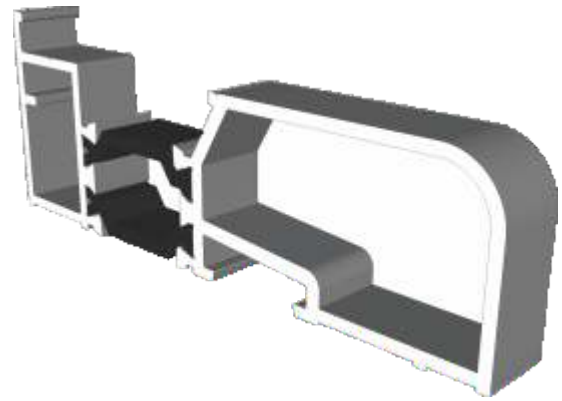

GSL1056 - 42mm Extension (For Three Track)

DV559 - 20mm Extension (For Two Track)

Midrails

GSL030 - 70mm

GSL1131 - 124mm

GSL1130 - Letter Plate

Cills

ETC451 - 85mm Cill

ETC457 - 150mm Cill

Cills

ETC458 - 190mm Cill

ETC479 - 225mm Cill

Two Track

Threshold

Two Track

Threshold With Cill