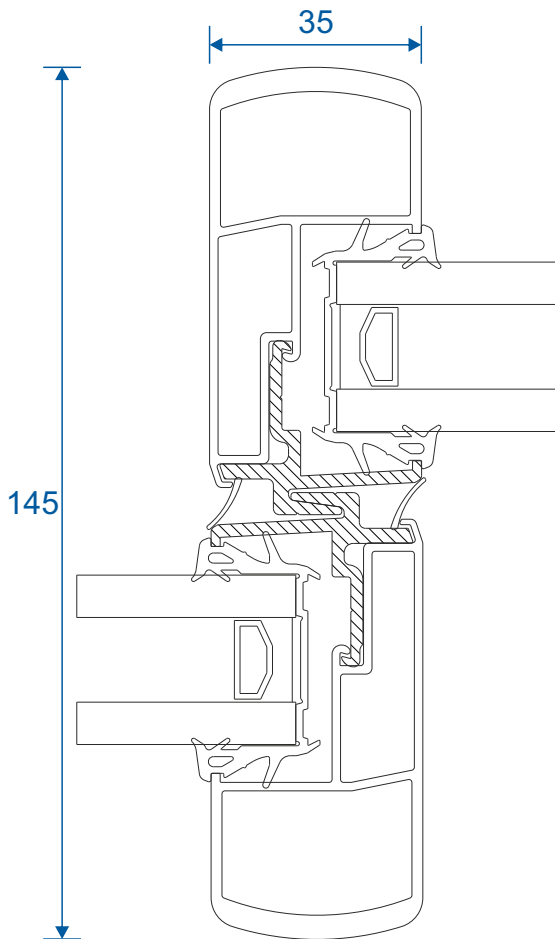

Two Track

Head

Two Track

Head With Extension (Used For Trickle Vents)

Two Track

Jamb

Three Track

Threshold

Three Track

Threshold With Cill

Three Track

Head

Three Track

Head With Extension (Used For Trickle Vents)

Three Track

Jamb

Interlocks

Lite Duty

Suitable up to 1400mm tall depending on site conditions. Smaller heights will apply for exposed areas.

Medium Duty

Suitable up to 1850mm tall depending on site conditions. Smaller heights will apply for exposed areas.

Interlocks

Heavy Duty Interlock

Suitable up to 2200mm tall depending on site conditions.
Smaller heights will apply for exposed areas.

Meeting Stile

Meting Stile

Midrails

70mm

124mm