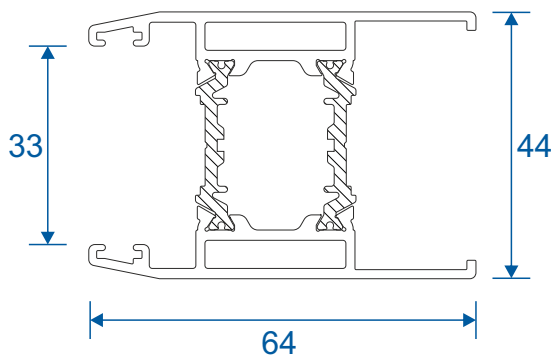

GSL021 - Locking Stile