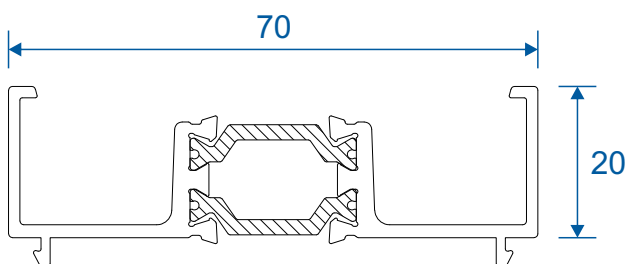

GSL053 - PVC Interlock

GSL053N - Polyamide Interlock

GSL050 - Channel Infill

GSL051 - Channel Infill

VL72 - Weather Drip

VG52 - PVC Infill

Head Extensions

DV515 - 42mm Extension (For Two Track)

GSL1056 - 42mm Extension (For Three Track)

DV559 - 20mm Extension (For Two Track)

Midrails

GSL030 - 70mm

GSL1131 - 124mm

GSL1130 - Letter Plate

Cills

ETC451 - 85mm Cill

ETC457 - 150mm Cill

Cills

ETC458 - 190mm Cill

ETC479 - 225mm Cill

Two Track

Threshold

Two Track

Threshold With Cill

Two Track

Head

Two Track

Head With Extension (Used For Trickle Vents)

Two Track

Jamb

Three Track

Threshold