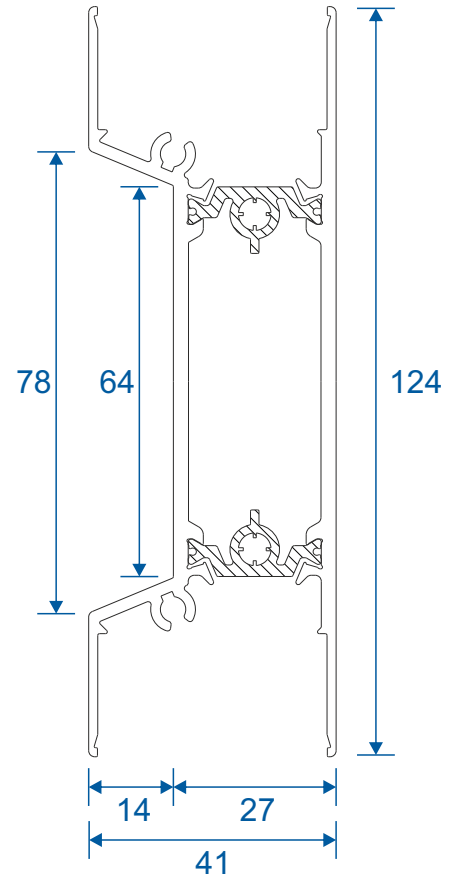

GSL053 - PVC Interlock

GSL053N - Polyamide Interlock

GSL050 - Channel Infill

GSL051 - Channel Infill

VL72 - Weather Drip

VG52 - PVC Infill

Head Extensions

DV515 - 42mm Extension (For Two Track)

GSL1056 - 42mm Extension (For Three Track)

DV559 - 20mm Extension (For Two Track)

Midrails

GSL030 - 70mm

GSL1131 - 124mm

GSL1130 - Letter Plate

Cills

ETC451 - 85mm Cill

ETC457 - 150mm Cill

Cills

ETC458 - 190mm Cill

ETC479 - 225mm Cill

Two Track

Threshold

Two Track

Threshold With Cill

Two Track

Head

Two Track

Head With Extension (Used For Trickle Vents)

Two Track

Jamb

Three Track

Threshold