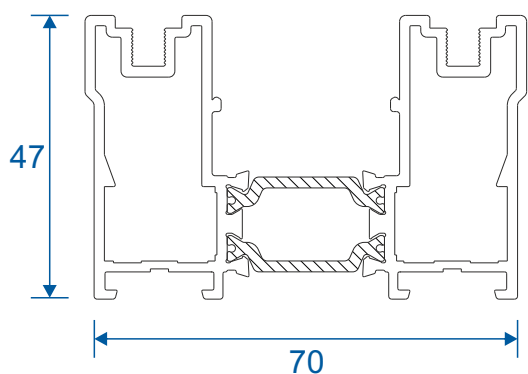

Meeting Stile

Standard	23
----------	----

Midrails

70mm	24
124mm	24
124mm Letter Plate	24

Outer Frames

GSL1010 - Two Track

GSL1012 - Three Track

Sashes