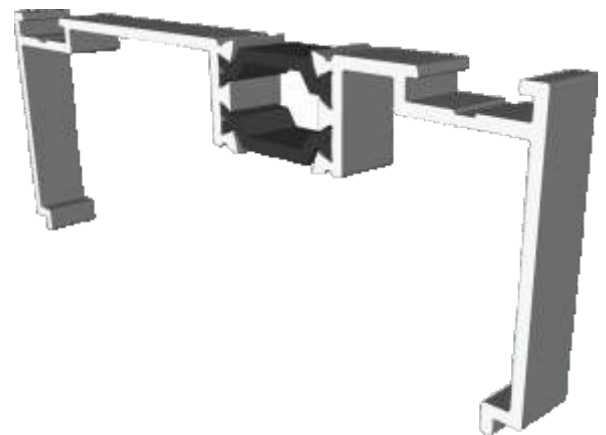

GSL053 - PVC Interlock

GSL053N - Polyamide Interlock

GSL050 - Channel Infill

GSL051 - Channel Infill

VL72 - Weather Drip

VG52 - PVC Infill

Head Extensions

DV515 - 42mm Extension (For Two Track)

GSL1056 - 42mm Extension (For Three Track)

DV559 - 20mm Extension (For Two Track)

Midrails

GSL030 - 70mm

GSL1131 - 124mm

GSL1130 - Letter Plate

Cills

ETC451 - 85mm Cill