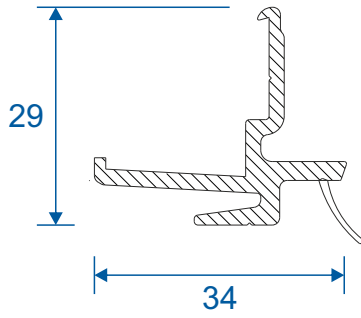

Meeting Stile

Standard	23
----------	----

Midrails

70mm	24
124mm	24
124mm Letter Plate	24

Outer Frames

GSL1010 - Two Track

GSL1012 - Three Track

Sashes

GSL020 - Top & Bottom Rail

GSL021 - Locking Stile

Interlocks & Meeting Stile

GSL310 - Light Duty

GSL1335 - Medium Duty

GSL1330 - Heavy Duty

GSL040 - Meeting Stile Adapter

Infills & Add-Ons

GSL053 - PVC Interlock

GSL053N - Polyamide Interlock

GSL050 - Channel Infill

GSL051 - Channel Infill

VL72 - Weather Drip

VG52 - PVC Infill

Head Extensions

DV515 - 42mm Extension (For Two Track)

Interlocks

Heavy Duty Interlock

Suitable up to 2200mm tall depending on site conditions.
Smaller heights will apply for exposed areas.

Meeting Stile

Meting Stile

Midrails

70mm

124mm