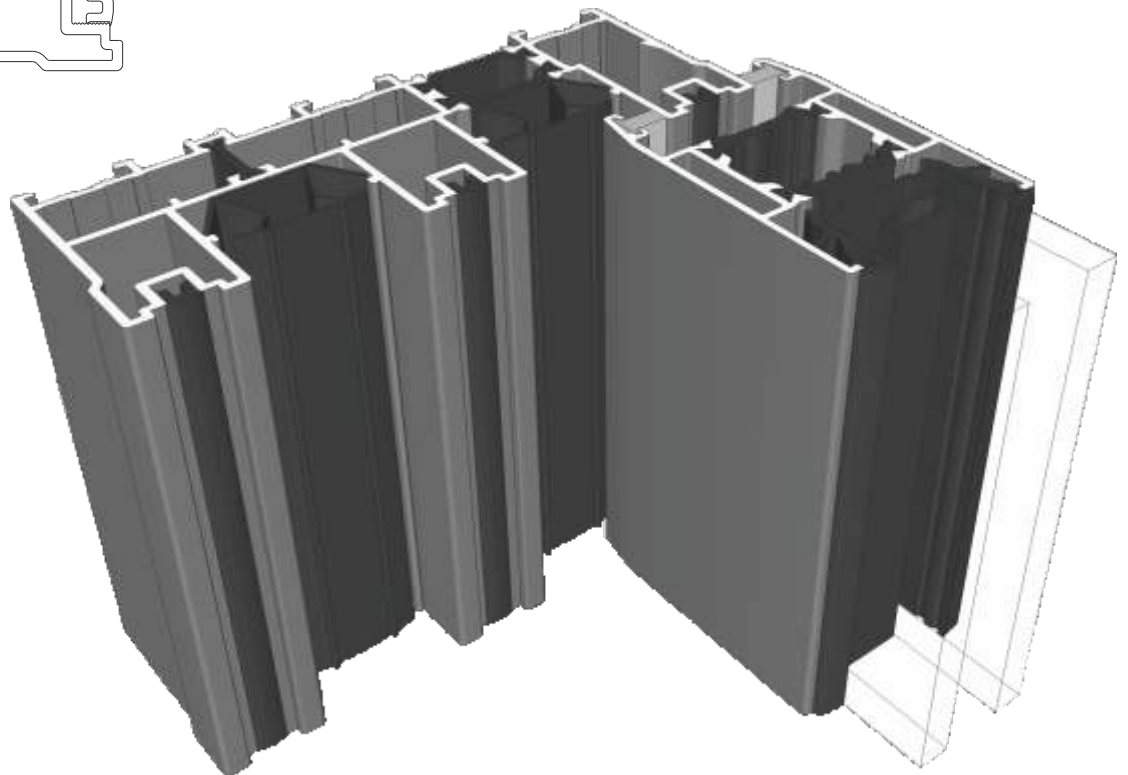

Two Track

Head

Two Track

Head With Extension (Used For Trickle Vents)

Two Track

Jamb

Three Track

Threshold

Three Track

Threshold With Cill

Three Track

Head

Three Track

Head With Extension (Used For Trickle Vents)

Three Track

Jamb

Interlocks

Lite Duty

Suitable up to 1400mm tall depending on site conditions. Smaller heights will apply for exposed areas.

Medium Duty

Suitable up to 1850mm tall depending on site conditions. Smaller heights will apply for exposed areas.