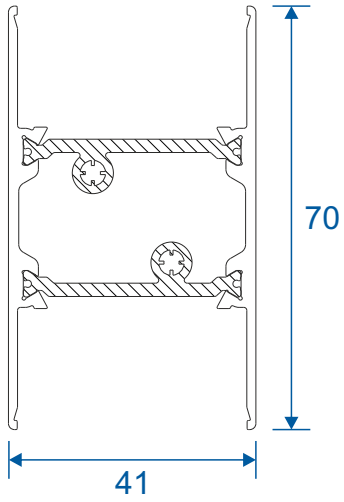

GSL053 - PVC Interlock

GSL053N - Polyamide Interlock

GSL050 - Channel Infill

GSL051 - Channel Infill

VL72 - Weather Drip

VG52 - PVC Infill

Head Extensions

DV515 - 42mm Extension (For Two Track)

GSL1056 - 42mm Extension (For Three Track)

DV559 - 20mm Extension (For Two Track)

Midrails

GSL030 - 70mm

GSL1131 - 124mm

GSL1130 - Letter Plate

Cills

ETC451 - 85mm Cill

ETC457 - 150mm Cill

Cills

ETC458 - 190mm Cill

ETC479 - 225mm Cill

Two Track

Threshold

Two Track

Threshold With Cill

Two Track

Head

Two Track

Head With Extension (Used For Trickle Vents)

Two Track

Jamb

Three Track

Threshold