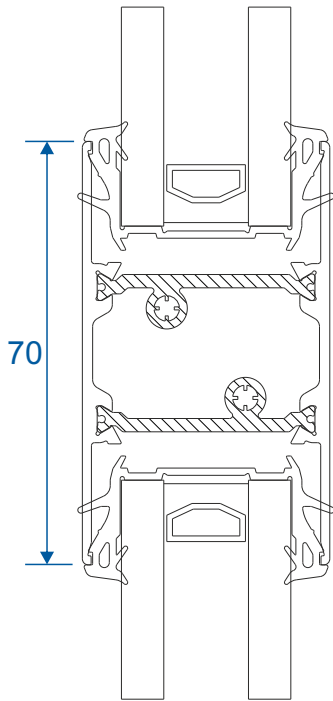

Two Track

Head

Two Track

Head With Extension (Used For Trickle Vents)

Two Track

Jamb

Three Track

Threshold

Three Track

Threshold With Cill

Three Track

Head

Three Track

Head With Extension (Used For Trickle Vents)

Three Track

Jamb

Interlocks

Lite Duty

Suitable up to 1400mm tall depending on site conditions. Smaller heights will apply for exposed areas.

Medium Duty

Suitable up to 1850mm tall depending on site conditions. Smaller heights will apply for exposed areas.

Interlocks

Heavy Duty Interlock

Suitable up to 2200mm tall depending on site conditions.
Smaller heights will apply for exposed areas.

Meeting Stile

Meting Stile

Midrails

70mm

124mm