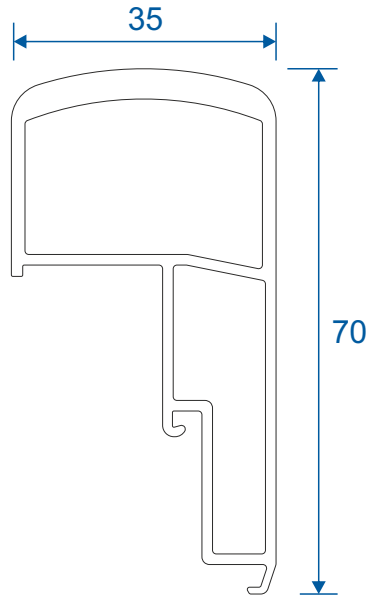

Meeting Stile

Standard	23
----------	----

Midrails

70mm	24
124mm	24
124mm Letter Plate	24

Outer Frames

GSL1010 - Two Track

GSL1012 - Three Track

Sashes

GSL020 - Top & Bottom Rail

GSL021 - Locking Stile

Interlocks & Meeting Stile

GSL310 - Light Duty

GSL1335 - Medium Duty

GSL1330 - Heavy Duty

GSL040 - Meeting Stile Adapter

Infills & Add-Ons

GSL053 - PVC Interlock

GSL053N - Polyamide Interlock

GSL050 - Channel Infill

GSL051 - Channel Infill

VL72 - Weather Drip

VG52 - PVC Infill

Head Extensions

DV515 - 42mm Extension (For Two Track)

GSL1056 - 42mm Extension (For Three Track)

DV559 - 20mm Extension (For Two Track)

Midrails

GSL030 - 70mm

GSL1131 - 124mm

GSL1130 - Letter Plate

Cills

ETC451 - 85mm Cill