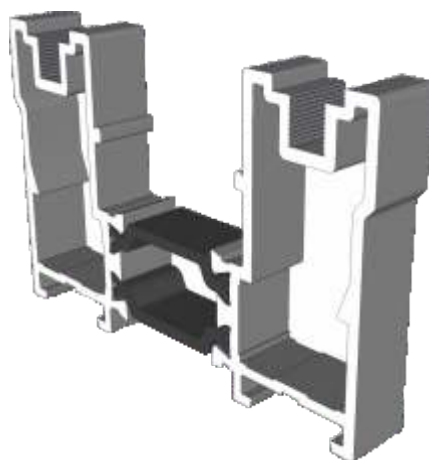

Meeting Stile

Standard	23
----------	----

Midrails

70mm	24
124mm	24
124mm Letter Plate	24

Outer Frames

GSL1010 - Two Track

GSL1012 - Three Track

Sashes