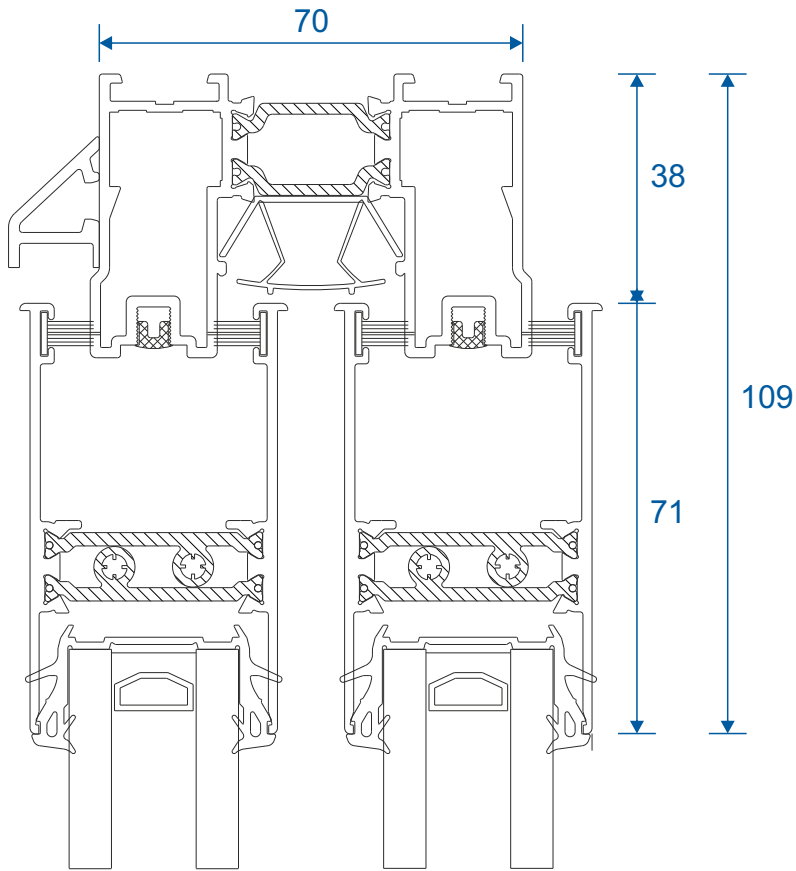

GSL1056 - 42mm Extension (For Three Track)

DV559 - 20mm Extension (For Two Track)

Midrails

GSL030 - 70mm

GSL1131 - 124mm

GSL1130 - Letter Plate

Cills

ETC451 - 85mm Cill

ETC457 - 150mm Cill

Cills

ETC458 - 190mm Cill

ETC479 - 225mm Cill

Two Track

Threshold

Two Track

Threshold With Cill

Two Track

Head

Two Track

Head With Extension (Used For Trickle Vents)

Two Track

Jamb

Three Track

Threshold