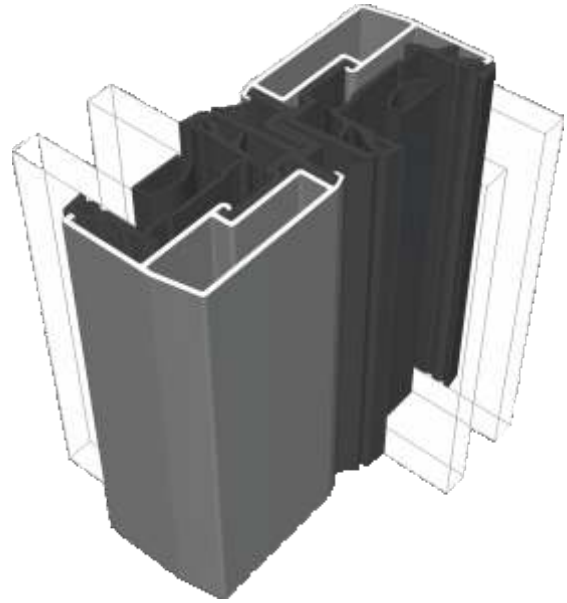

Two Track

Head

Two Track

Head With Extension (Used For Trickle Vents)

Two Track

Jamb

Three Track

Threshold

Three Track

Threshold With Cill

Three Track

Head

Three Track

Head With Extension (Used For Trickle Vents)

Three Track

Jamb

Interlocks

Lite Duty

Suitable up to 1400mm tall depending on site conditions. Smaller heights will apply for exposed areas.

Medium Duty

Suitable up to 1850mm tall depending on site conditions. Smaller heights will apply for exposed areas.