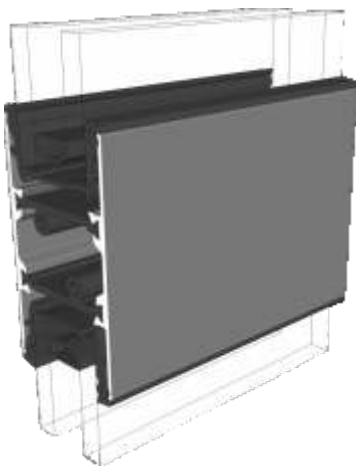

124mm Letter Plate