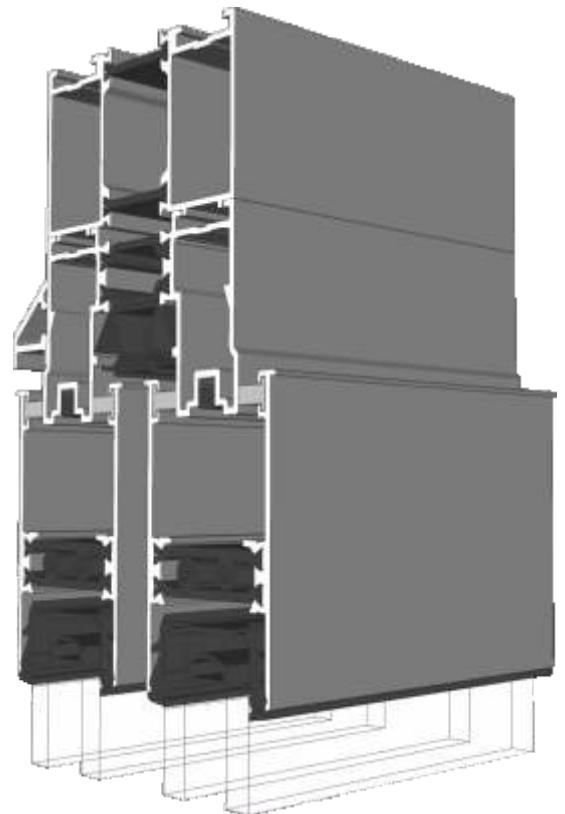

ETC457 - 150mm Cill

Cills

ETC458 - 190mm Cill

ETC479 - 225mm Cill

Two Track

Threshold

Two Track

Threshold With Cill

Two Track

Head

Two Track

Head With Extension (Used For Trickle Vents)

Two Track

Jamb

Three Track

Threshold