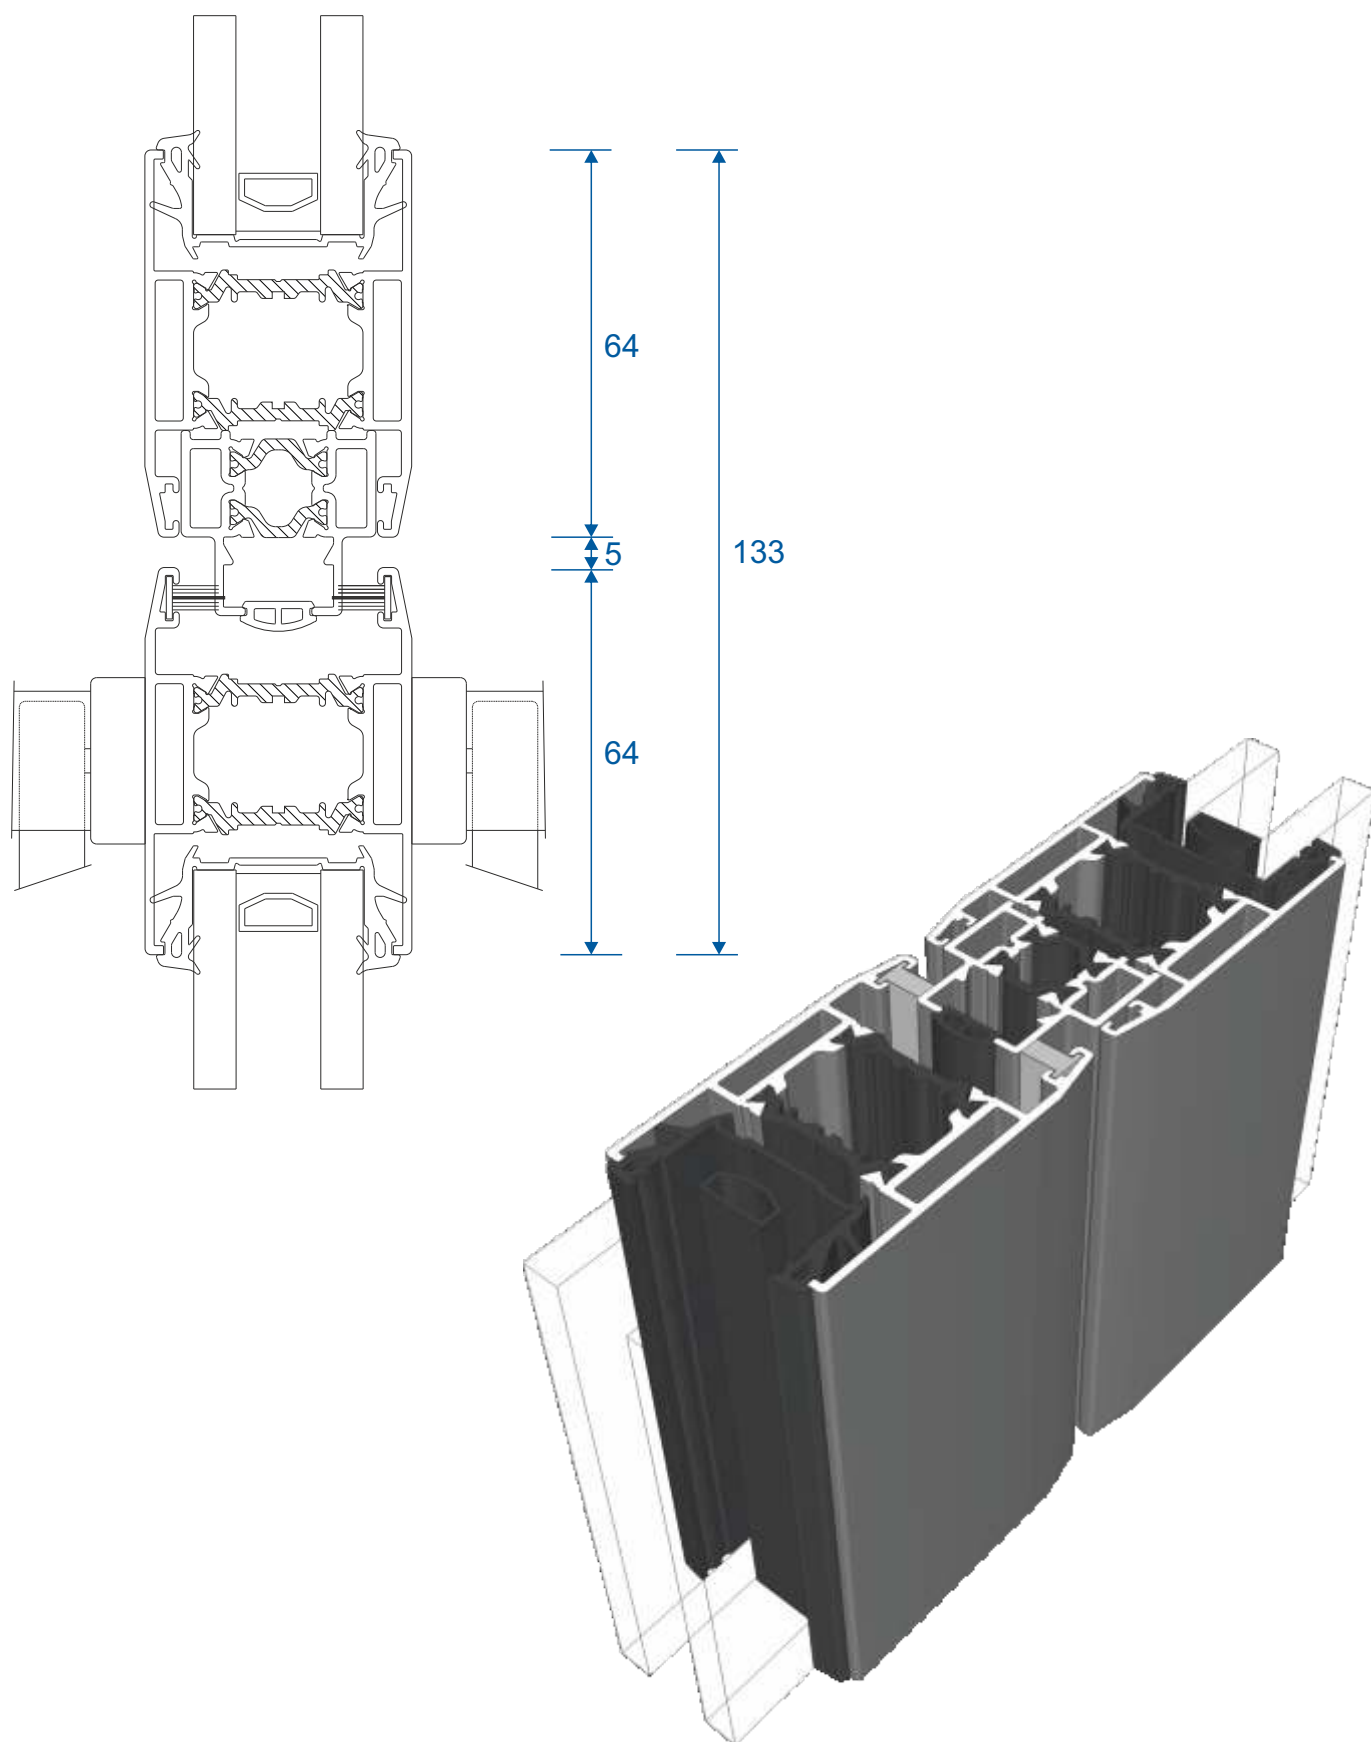

Interlocks

Lite Duty

Suitable up to 1400mm tall depending on site conditions. Smaller heights will apply for exposed areas.

Medium Duty

Suitable up to 1850mm tall depending on site conditions. Smaller heights will apply for exposed areas.

Interlocks

Heavy Duty Interlock

Suitable up to 2200mm tall depending on site conditions.
Smaller heights will apply for exposed areas.

Meeting Stile

Meting Stile

Midrails

70mm

124mm