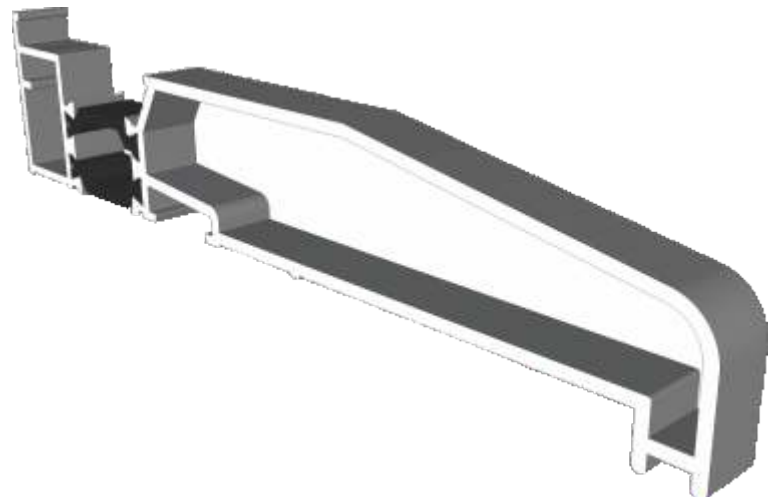

GSL1056 - 42mm Extension (For Three Track)

DV559 - 20mm Extension (For Two Track)

Midrails

GSL030 - 70mm

GSL1131 - 124mm

GSL1130 - Letter Plate

Cills

ETC451 - 85mm Cill

ETC457 - 150mm Cill

Cills

ETC458 - 190mm Cill

ETC479 - 225mm Cill

Two Track

Threshold

Two Track

Threshold With Cill

Two Track

Head

Two Track

Head With Extension (Used For Trickle Vents)

Two Track

Jamb

Three Track

Threshold