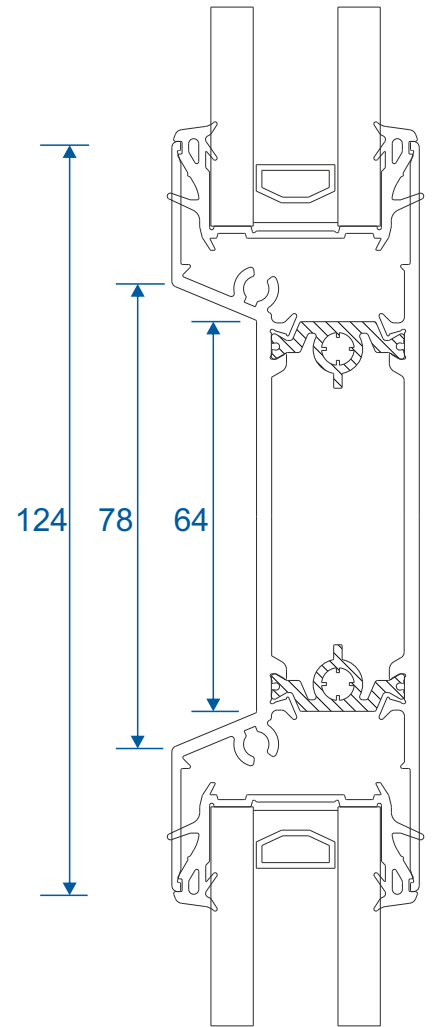

124mm Letter Plate