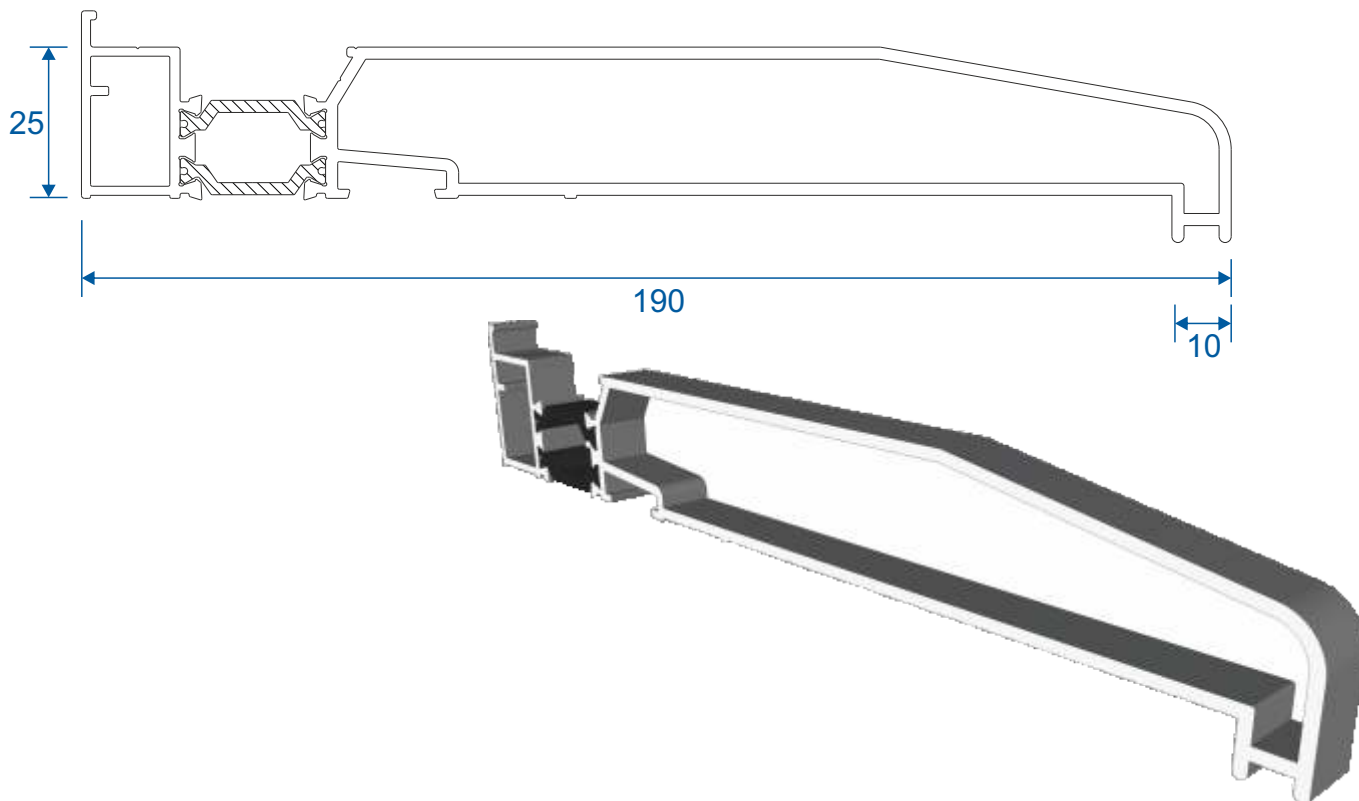

GSL1056 - 42mm Extension (For Three Track)

DV559 - 20mm Extension (For Two Track)

Midrails

GSL030 - 70mm

GSL1131 - 124mm

GSL1130 - Letter Plate

Cills

ETC451 - 85mm Cill

ETC457 - 150mm Cill

Cills

ETC458 - 190mm Cill

ETC479 - 225mm Cill

Two Track

Threshold

Two Track

Threshold With Cill