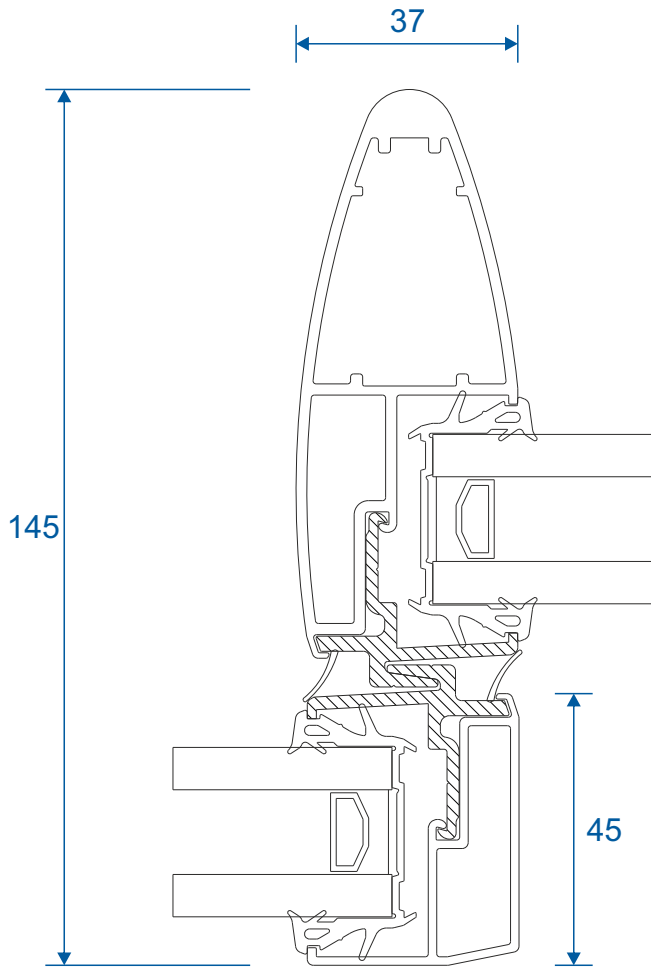

Three Track

Threshold With Cill

Three Track

Head

Three Track

Head With Extension (Used For Trickle Vents)

Three Track

Jamb

Interlocks

Lite Duty

Suitable up to 1400mm tall depending on site conditions. Smaller heights will apply for exposed areas.

Medium Duty

Suitable up to 1850mm tall depending on site conditions. Smaller heights will apply for exposed areas.

Interlocks

Heavy Duty Interlock

Suitable up to 2200mm tall depending on site conditions.
Smaller heights will apply for exposed areas.

Meeting Stile

Meting Stile

Midrails

70mm

124mm