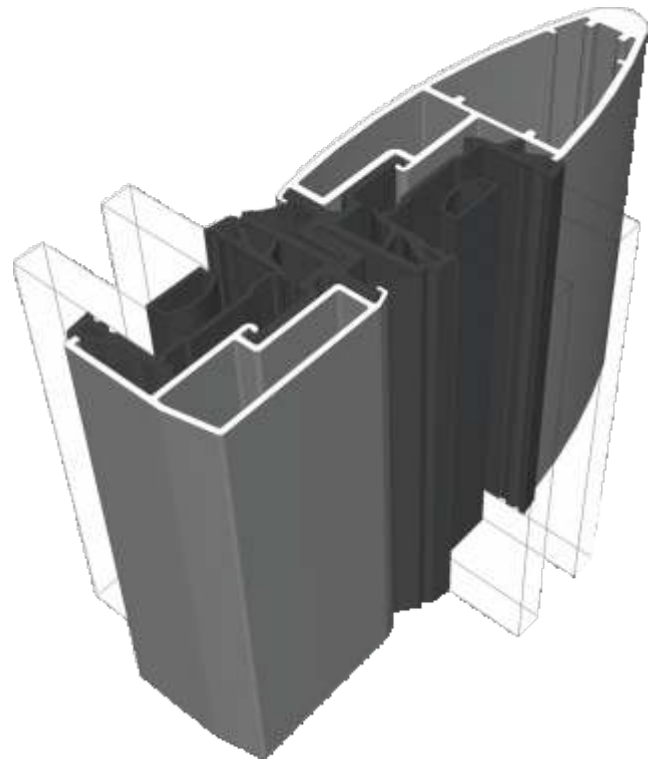

Interlocks

Heavy Duty Interlock

Suitable up to 2200mm tall depending on site conditions.
Smaller heights will apply for exposed areas.