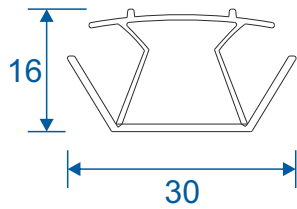

Meeting Stile

Standard	23
----------	----

Midrails

70mm	24
124mm	24
124mm Letter Plate	24

Outer Frames

GSL1010 - Two Track

GSL1012 - Three Track

Sashes

GSL053 - PVC Interlock

GSL053N - Polyamide Interlock

GSL050 - Channel Infill

GSL051 - Channel Infill

VL72 - Weather Drip

VG52 - PVC Infill

Head Extensions

DV515 - 42mm Extension (For Two Track)