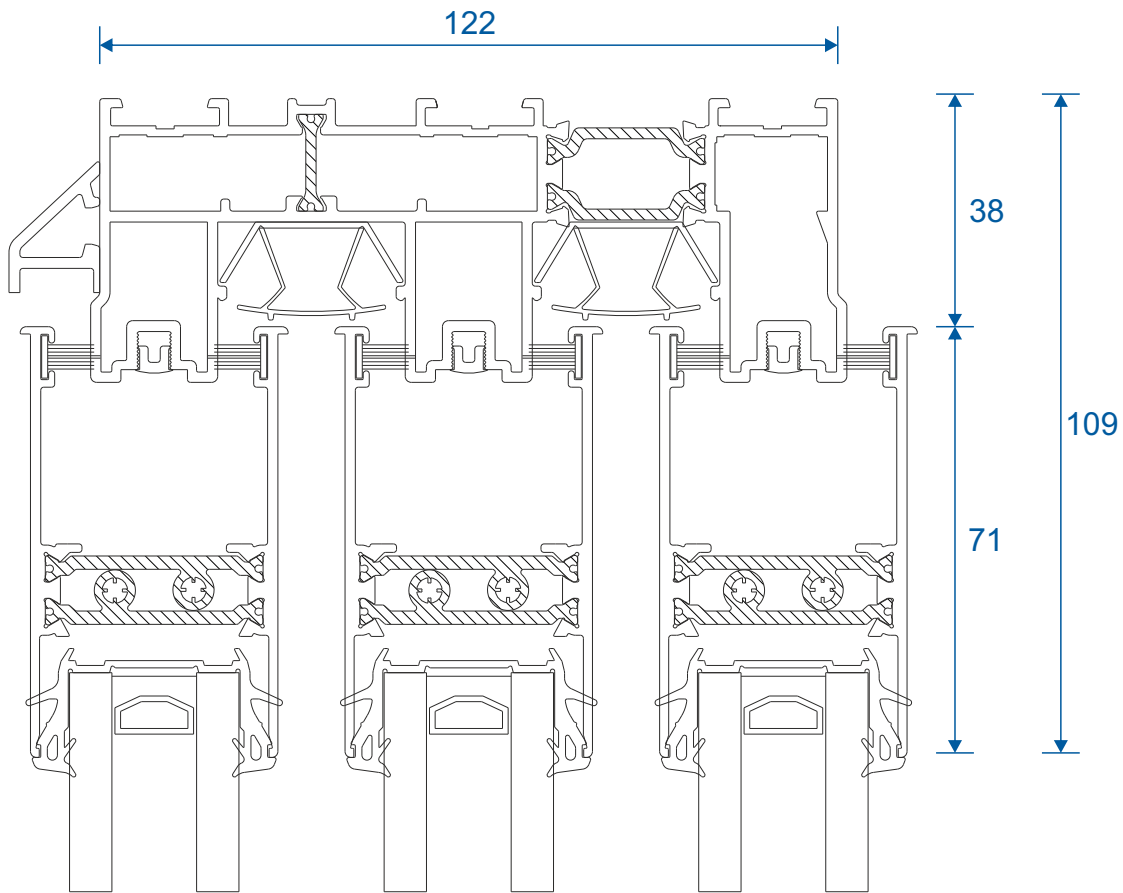

Three Track

Head