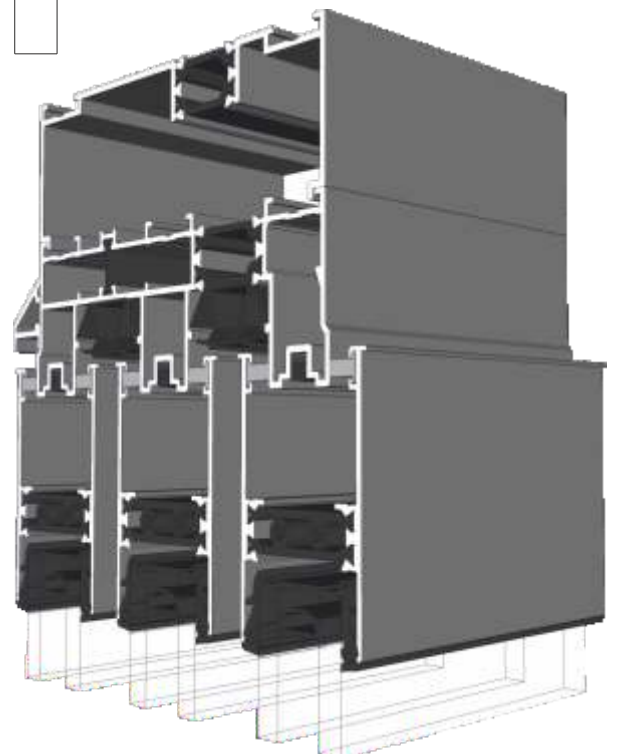

Two Track

Head

Two Track

Head With Extension (Used For Trickle Vents)

Two Track

Jamb

Three Track

Threshold

Three Track

Threshold With Cill

Three Track

Head

Three Track

Head With Extension (Used For Trickle Vents)

Three Track

Jamb

Interlocks

Lite Duty

Suitable up to 1400mm tall depending on site conditions. Smaller heights will apply for exposed areas.

Medium Duty

Suitable up to 1850mm tall depending on site conditions. Smaller heights will apply for exposed areas.