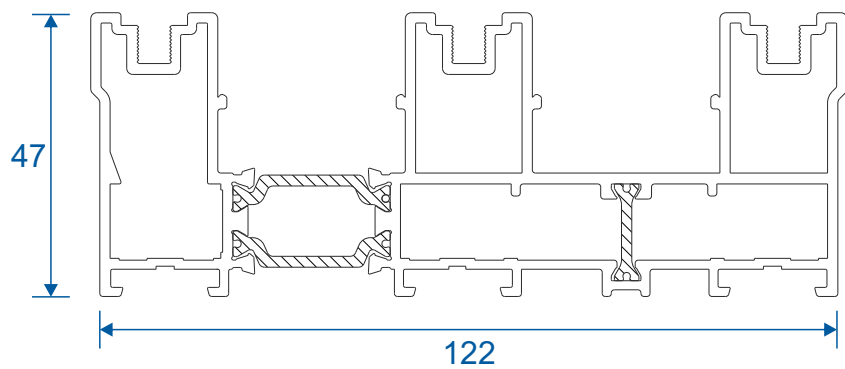

Meeting Stile

Standard	23
----------	----

Midrails

70mm	24
124mm	24
124mm Letter Plate	24

Outer Frames

GSL1010 - Two Track

GSL1012 - Three Track

Sashes