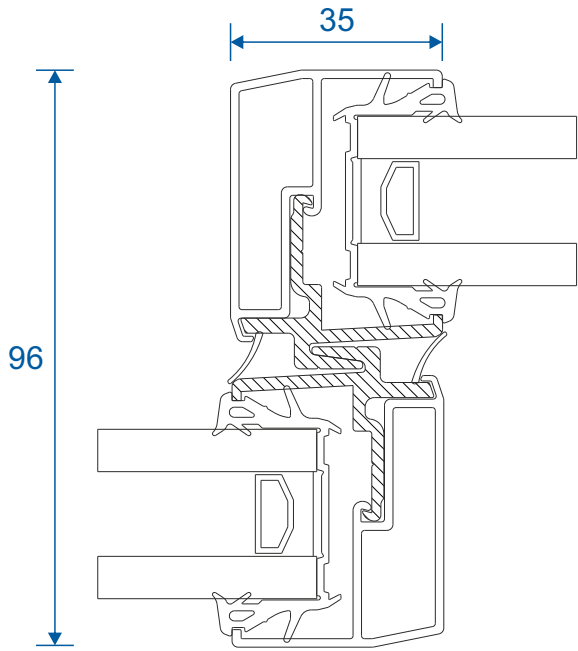

Two Track

Head

Two Track

Head With Extension (Used For Trickle Vents)

Two Track

Jamb

Three Track

Threshold

Three Track

Threshold With Cill

Three Track

Head

Three Track

Head With Extension (Used For Trickle Vents)

Three Track

Jamb

Interlocks

Lite Duty

Suitable up to 1400mm tall depending on site conditions. Smaller heights will apply for exposed areas.

Medium Duty

Suitable up to 1850mm tall depending on site conditions. Smaller heights will apply for exposed areas.

Interlocks

Heavy Duty Interlock

Suitable up to 2200mm tall depending on site conditions.
Smaller heights will apply for exposed areas.

Meeting Stile

Meting Stile

Midrails

70mm

124mm