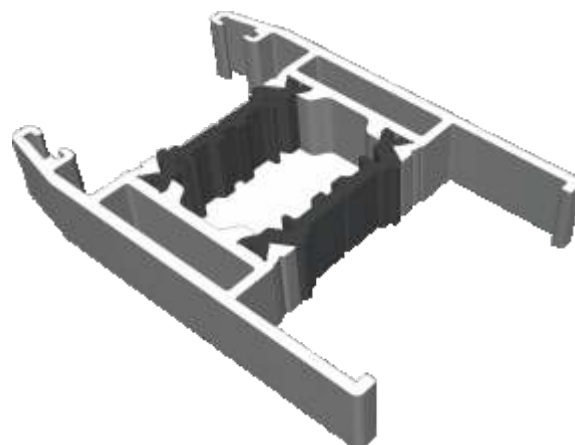

Meeting Stile

Standard	23
----------	----

Midrails

70mm	24
124mm	24
124mm Letter Plate	24

Outer Frames

GSL1010 - Two Track

GSL1012 - Three Track

Sashes

GSL020 - Top & Bottom Rail

GSL021 - Locking Stile

Interlocks & Meeting Stile

GSL310 - Light Duty

GSL1335 - Medium Duty

GSL1330 - Heavy Duty

GSL040 - Meeting Stile Adapter

Infills & Add-Ons