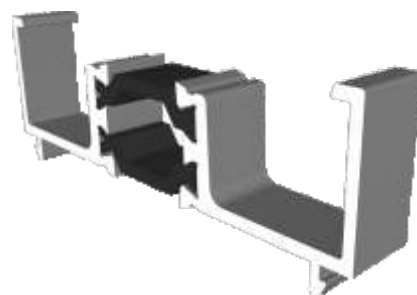

GSL053 - PVC Interlock

GSL053N - Polyamide Interlock

GSL050 - Channel Infill

GSL051 - Channel Infill

VL72 - Weather Drip

VG52 - PVC Infill

Head Extensions

DV515 - 42mm Extension (For Two Track)

GSL1056 - 42mm Extension (For Three Track)

DV559 - 20mm Extension (For Two Track)

Midrails

GSL030 - 70mm

GSL1131 - 124mm

GSL1130 - Letter Plate

Cills

ETC451 - 85mm Cill