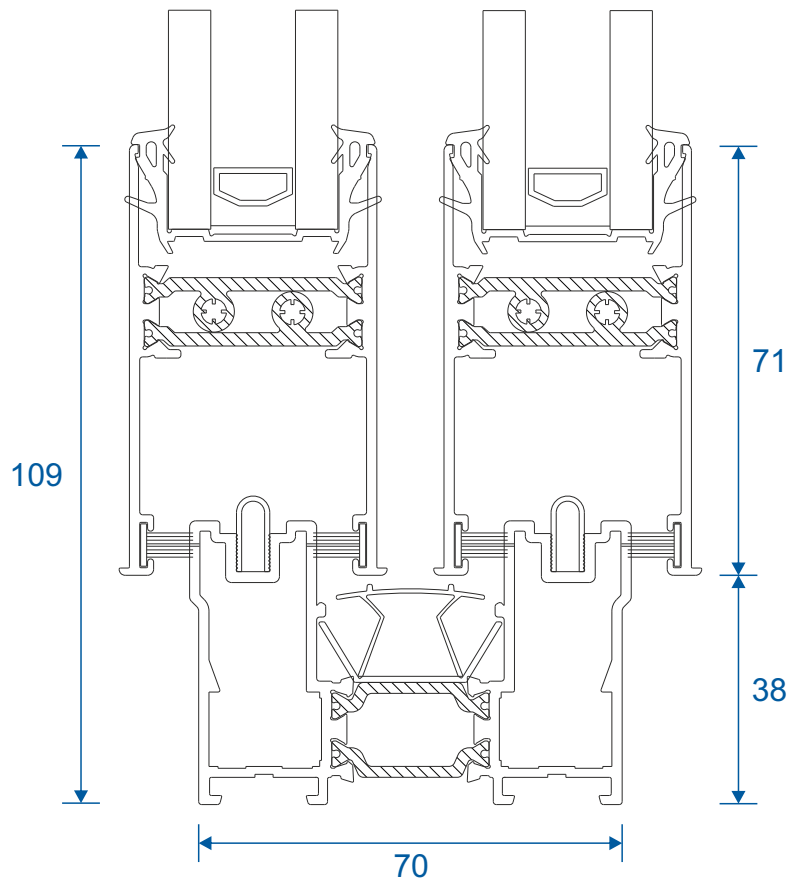

GSL1056 - 42mm Extension (For Three Track)

DV559 - 20mm Extension (For Two Track)

Midrails

GSL030 - 70mm

GSL1131 - 124mm

GSL1130 - Letter Plate

Cills

ETC451 - 85mm Cill

ETC457 - 150mm Cill

Cills

ETC458 - 190mm Cill

ETC479 - 225mm Cill

Two Track

Threshold

Two Track

Threshold With Cill

Two Track

Head

Two Track

Head With Extension (Used For Trickle Vents)

Two Track

Jamb

Three Track

Threshold