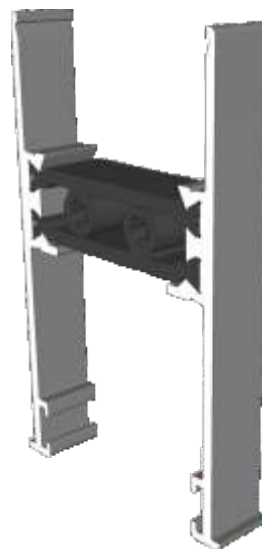

Sashes

GSL020 - Top & Bottom Rail