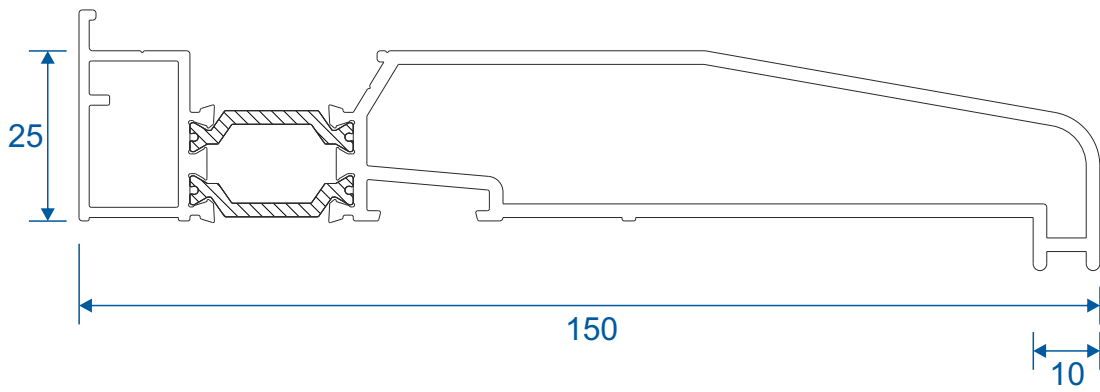

GSL053 - PVC Interlock

GSL053N - Polyamide Interlock

GSL050 - Channel Infill

GSL051 - Channel Infill

VL72 - Weather Drip

VG52 - PVC Infill

Head Extensions

DV515 - 42mm Extension (For Two Track)

GSL1056 - 42mm Extension (For Three Track)

DV559 - 20mm Extension (For Two Track)

Midrails

GSL030 - 70mm

GSL1131 - 124mm

GSL1130 - Letter Plate

Cills

ETC451 - 85mm Cill

ETC457 - 150mm Cill

Cills

ETC458 - 190mm Cill

ETC479 - 225mm Cill

Two Track

Threshold

Two Track

Threshold With Cill

Two Track

Head

Two Track

Head With Extension (Used For Trickle Vents)

Two Track

Jamb

Three Track

Threshold