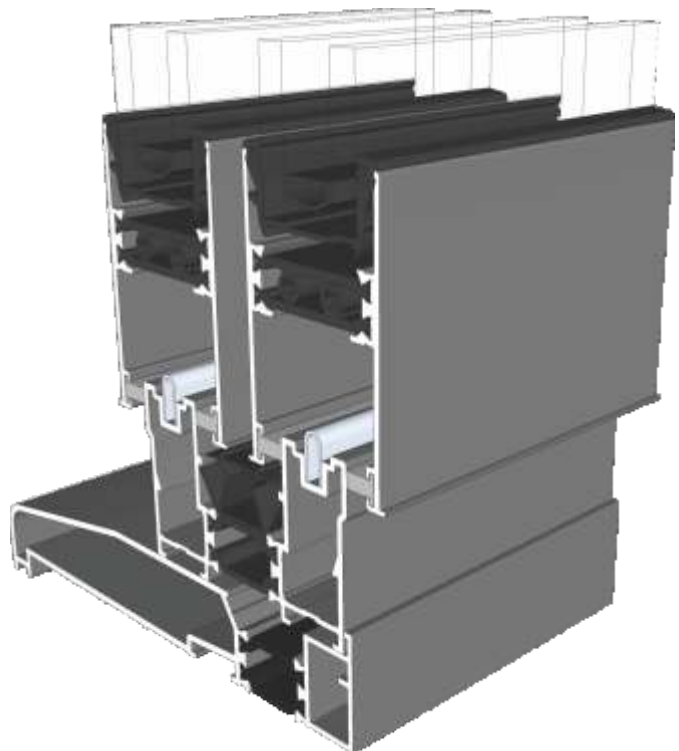

ETC457 - 150mm Cill

Cills

ETC458 - 190mm Cill

ETC479 - 225mm Cill

Two Track

Threshold

Two Track

Threshold With Cill

Two Track

Head

Two Track

Head With Extension (Used For Trickle Vents)

Two Track

Jamb

Three Track

Threshold