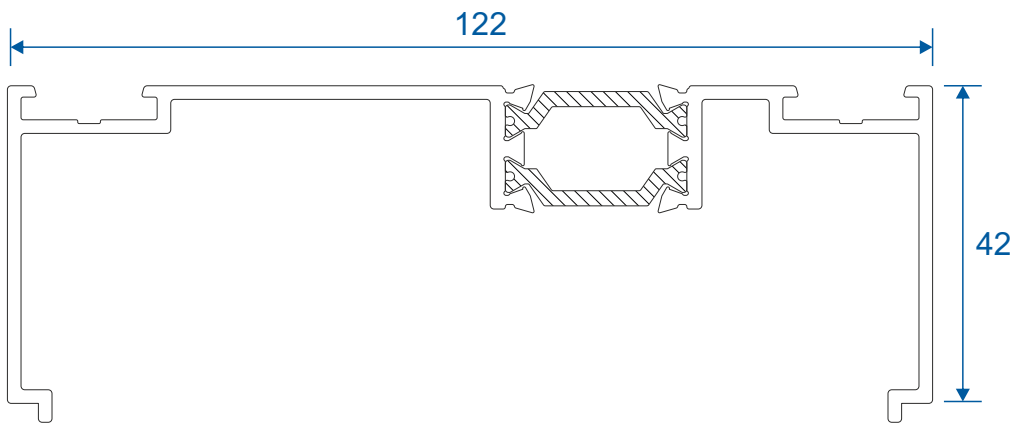

GSL053 - PVC Interlock

GSL053N - Polyamide Interlock

GSL050 - Channel Infill

GSL051 - Channel Infill

VL72 - Weather Drip

VG52 - PVC Infill

Head Extensions

DV515 - 42mm Extension (For Two Track)

GSL1056 - 42mm Extension (For Three Track)

DV559 - 20mm Extension (For Two Track)

Midrails

GSL030 - 70mm

GSL1131 - 124mm

GSL1130 - Letter Plate

Cills

ETC451 - 85mm Cill

ETC457 - 150mm Cill

Cills

ETC458 - 190mm Cill

ETC479 - 225mm Cill

Two Track

Threshold

Two Track

Threshold With Cill