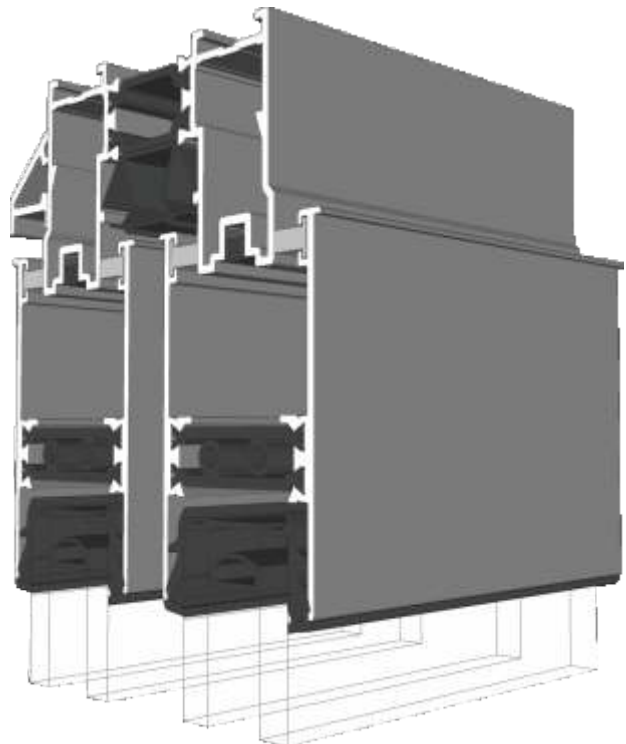

ETC457 - 150mm Cill

Cills

ETC458 - 190mm Cill

ETC479 - 225mm Cill

Two Track

Threshold

Two Track

Threshold With Cill

Two Track

Head

Two Track

Head With Extension (Used For Trickle Vents)

Two Track

Jamb

Three Track

Threshold