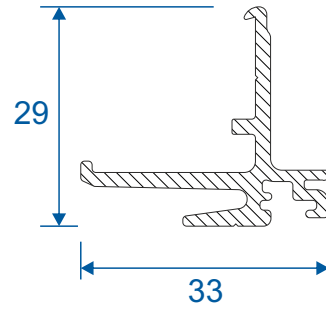

Meeting Stile

Standard	23
----------	----

Midrails

70mm	24
124mm	24
124mm Letter Plate	24

Outer Frames

GSL1010 - Two Track

GSL1012 - Three Track

Sashes

GSL020 - Top & Bottom Rail

GSL021 - Locking Stile

Interlocks & Meeting Stile

GSL310 - Light Duty

GSL1335 - Medium Duty

GSL1330 - Heavy Duty

GSL040 - Meeting Stile Adapter

Infills & Add-Ons

GSL053 - PVC Interlock

GSL053N - Polyamide Interlock

GSL050 - Channel Infill

GSL051 - Channel Infill

VL72 - Weather Drip

VG52 - PVC Infill

Head Extensions

DV515 - 42mm Extension (For Two Track)

Interlocks

Heavy Duty Interlock

Suitable up to 2200mm tall depending on site conditions.
Smaller heights will apply for exposed areas.

Meeting Stile

Meting Stile

Midrails

70mm

124mm