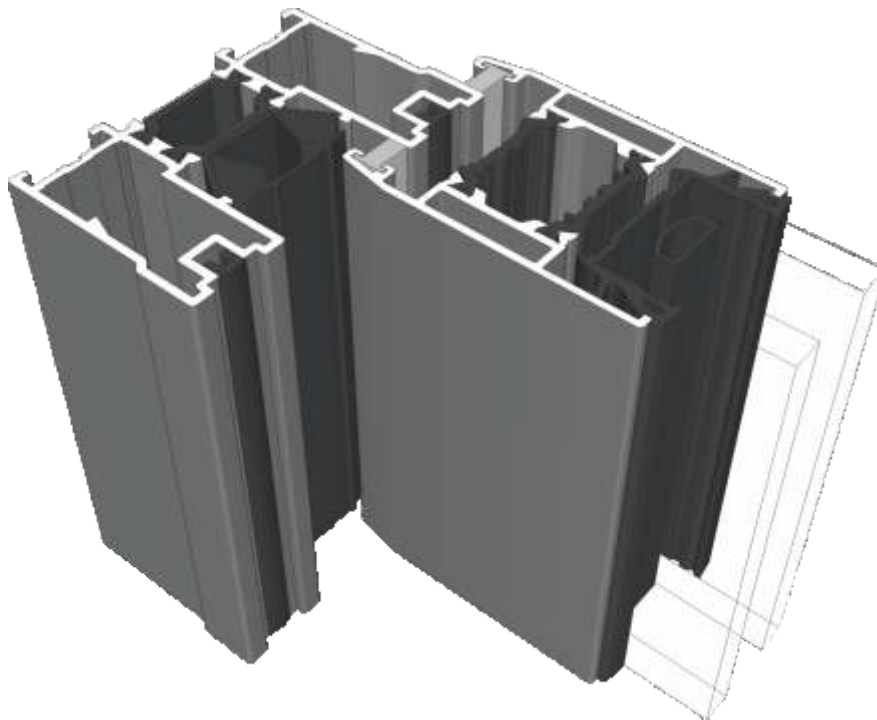

Two Track

Head

Two Track

Head With Extension (Used For Trickle Vents)

Two Track

Jamb

Three Track

Threshold

Three Track

Threshold With Cill

Three Track

Head

Three Track

Head With Extension (Used For Trickle Vents)

Three Track

Jamb

Interlocks

Lite Duty

Suitable up to 1400mm tall depending on site conditions. Smaller heights will apply for exposed areas.

Medium Duty

Suitable up to 1850mm tall depending on site conditions. Smaller heights will apply for exposed areas.