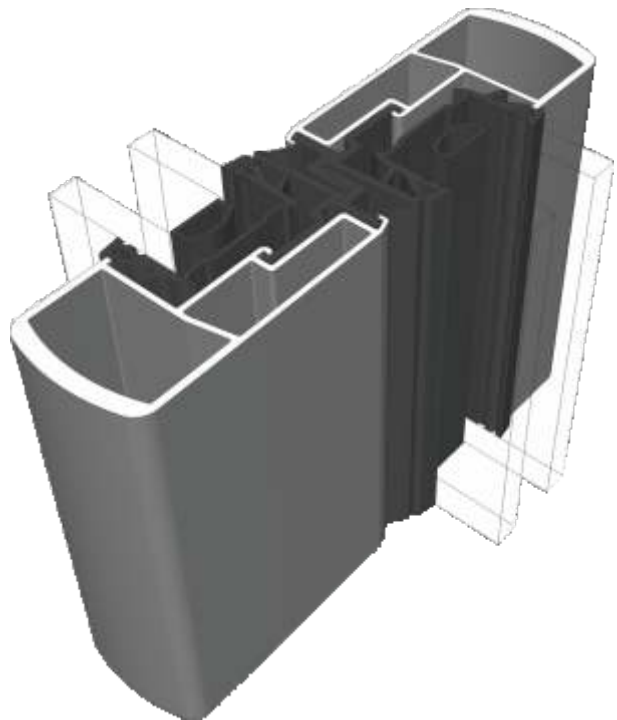

Two Track

Head

Two Track

Head With Extension (Used For Trickle Vents)

Two Track

Jamb

Three Track

Threshold

Three Track

Threshold With Cill

Three Track

Head

Three Track

Head With Extension (Used For Trickle Vents)

Three Track

Jamb

Interlocks

Lite Duty

Suitable up to 1400mm tall depending on site conditions. Smaller heights will apply for exposed areas.

Medium Duty

Suitable up to 1850mm tall depending on site conditions. Smaller heights will apply for exposed areas.