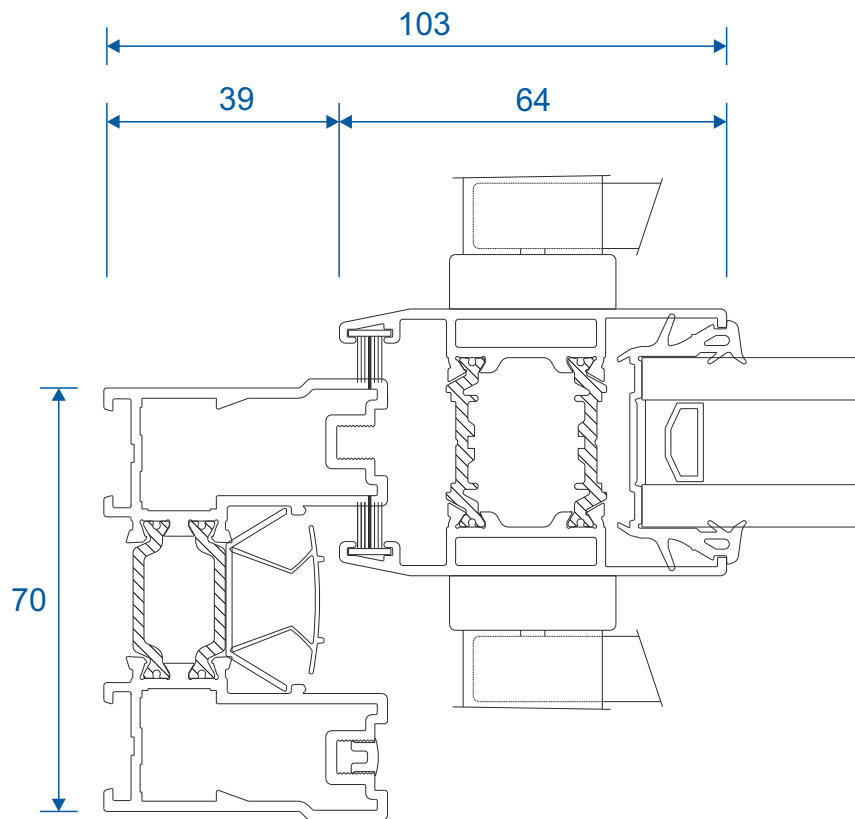

ETC457 - 150mm Cill

Cills

ETC458 - 190mm Cill

ETC479 - 225mm Cill

Two Track

Threshold

Two Track

Threshold With Cill

Two Track

Head

Two Track

Head With Extension (Used For Trickle Vents)

Two Track

Jamb

Three Track

Threshold

Three Track

Threshold With Cill

Three Track

Head

Three Track

Head With Extension (Used For Trickle Vents)

Three Track

Jamb

Interlocks

Lite Duty

Suitable up to 1400mm tall depending on site conditions. Smaller heights will apply for exposed areas.

Medium Duty

Suitable up to 1850mm tall depending on site conditions. Smaller heights will apply for exposed areas.