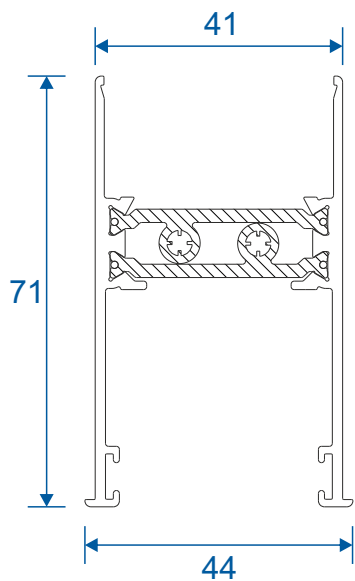

Sashes

GSL020 - Top & Bottom Rail