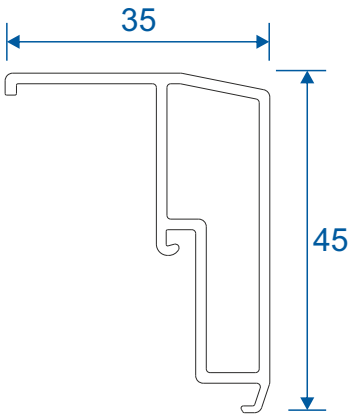

Meeting Stile

Standard	23
----------	----

Midrails

70mm	24
124mm	24
124mm Letter Plate	24

Outer Frames

GSL1010 - Two Track

GSL1012 - Three Track

Sashes

GSL020 - Top & Bottom Rail

GSL021 - Locking Stile

Interlocks & Meeting Stile

GSL310 - Light Duty

GSL1335 - Medium Duty

GSL1330 - Heavy Duty

GSL040 - Meeting Stile Adapter

Infills & Add-Ons

GSL053 - PVC Interlock

GSL053N - Polyamide Interlock

GSL050 - Channel Infill

GSL051 - Channel Infill

VL72 - Weather Drip

VG52 - PVC Infill

Head Extensions

DV515 - 42mm Extension (For Two Track)

Interlocks

Heavy Duty Interlock

Suitable up to 2200mm tall depending on site conditions.
Smaller heights will apply for exposed areas.

Meeting Stile

Meting Stile

Midrails

70mm

124mm