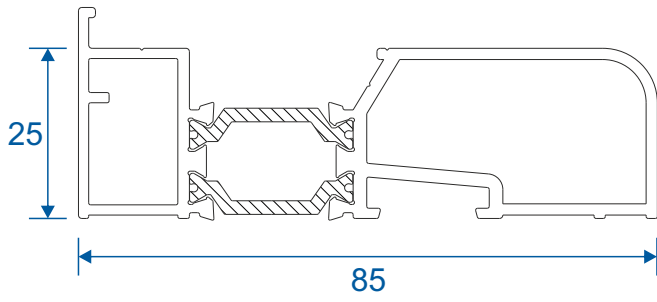

GSL1056 - 42mm Extension (For Three Track)

DV559 - 20mm Extension (For Two Track)

Midrails

GSL030 - 70mm

GSL1131 - 124mm

GSL1130 - Letter Plate

Cills

ETC451 - 85mm Cill

ETC457 - 150mm Cill

Cills

ETC458 - 190mm Cill

ETC479 - 225mm Cill

Two Track

Threshold

Two Track

Threshold With Cill