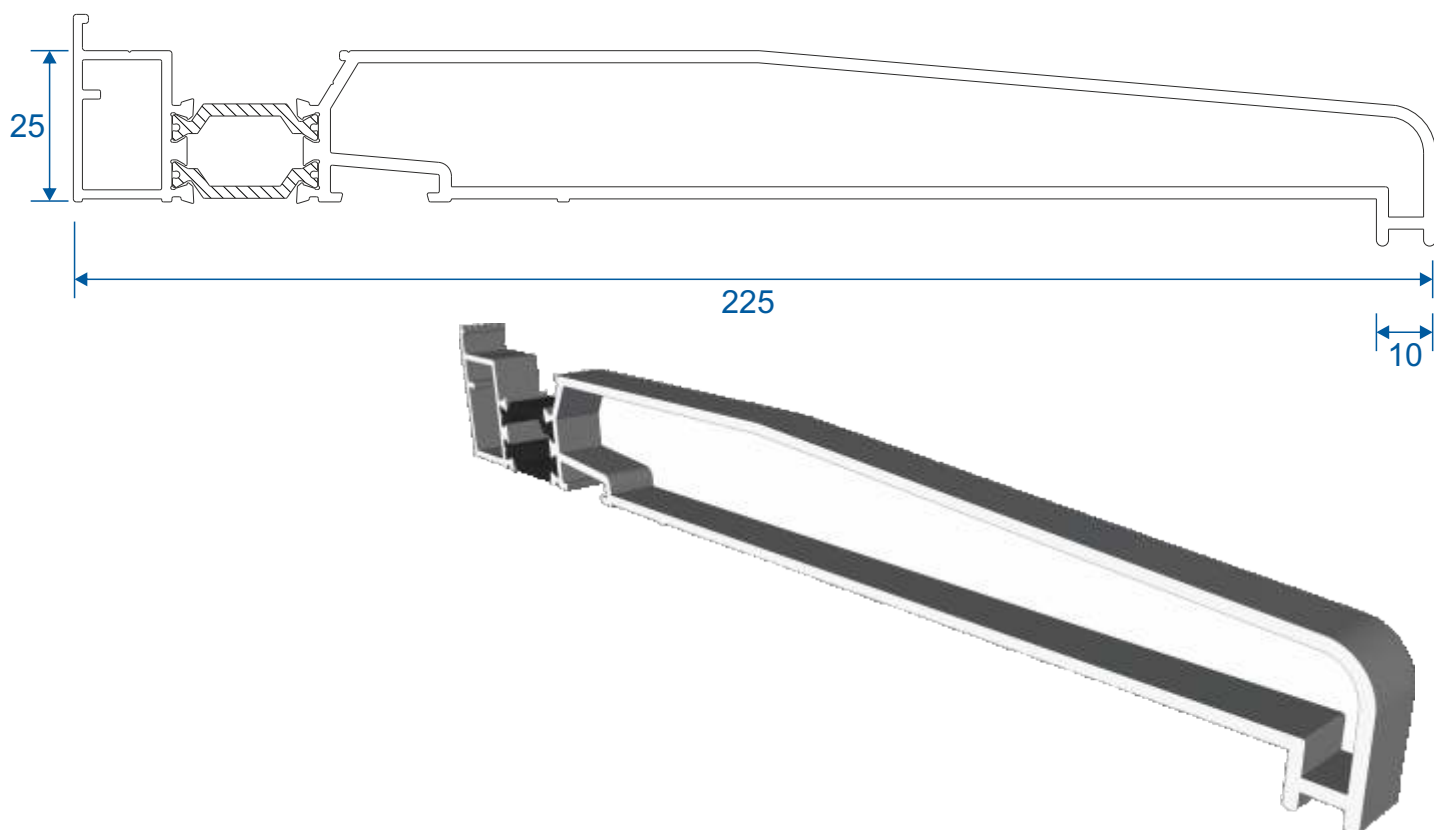

GSL1056 - 42mm Extension (For Three Track)

DV559 - 20mm Extension (For Two Track)

Midrails

GSL030 - 70mm

GSL1131 - 124mm

GSL1130 - Letter Plate

Cills

ETC451 - 85mm Cill

ETC457 - 150mm Cill

Cills

ETC458 - 190mm Cill

ETC479 - 225mm Cill

Two Track

Threshold

Two Track

Threshold With Cill

Two Track

Head

Two Track

Head With Extension (Used For Trickle Vents)

Two Track

Jamb

Three Track

Threshold