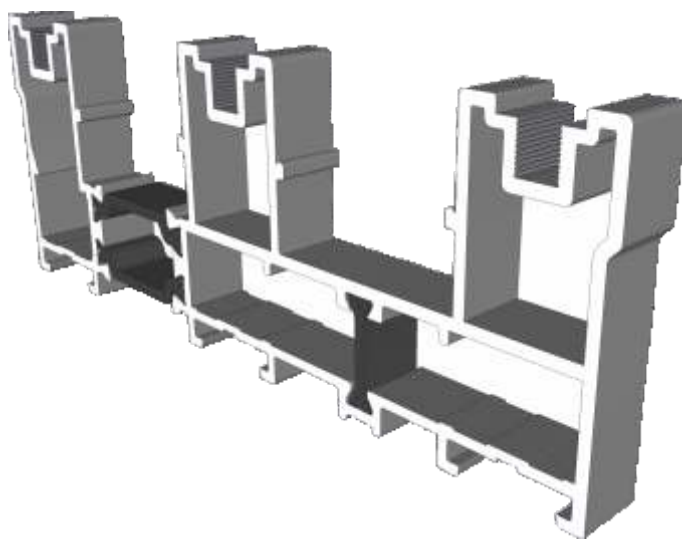

Meeting Stile

Standard	23
----------	----

Midrails

70mm	24
124mm	24
124mm Letter Plate	24

Outer Frames

GSL1010 - Two Track

GSL1012 - Three Track

Sashes