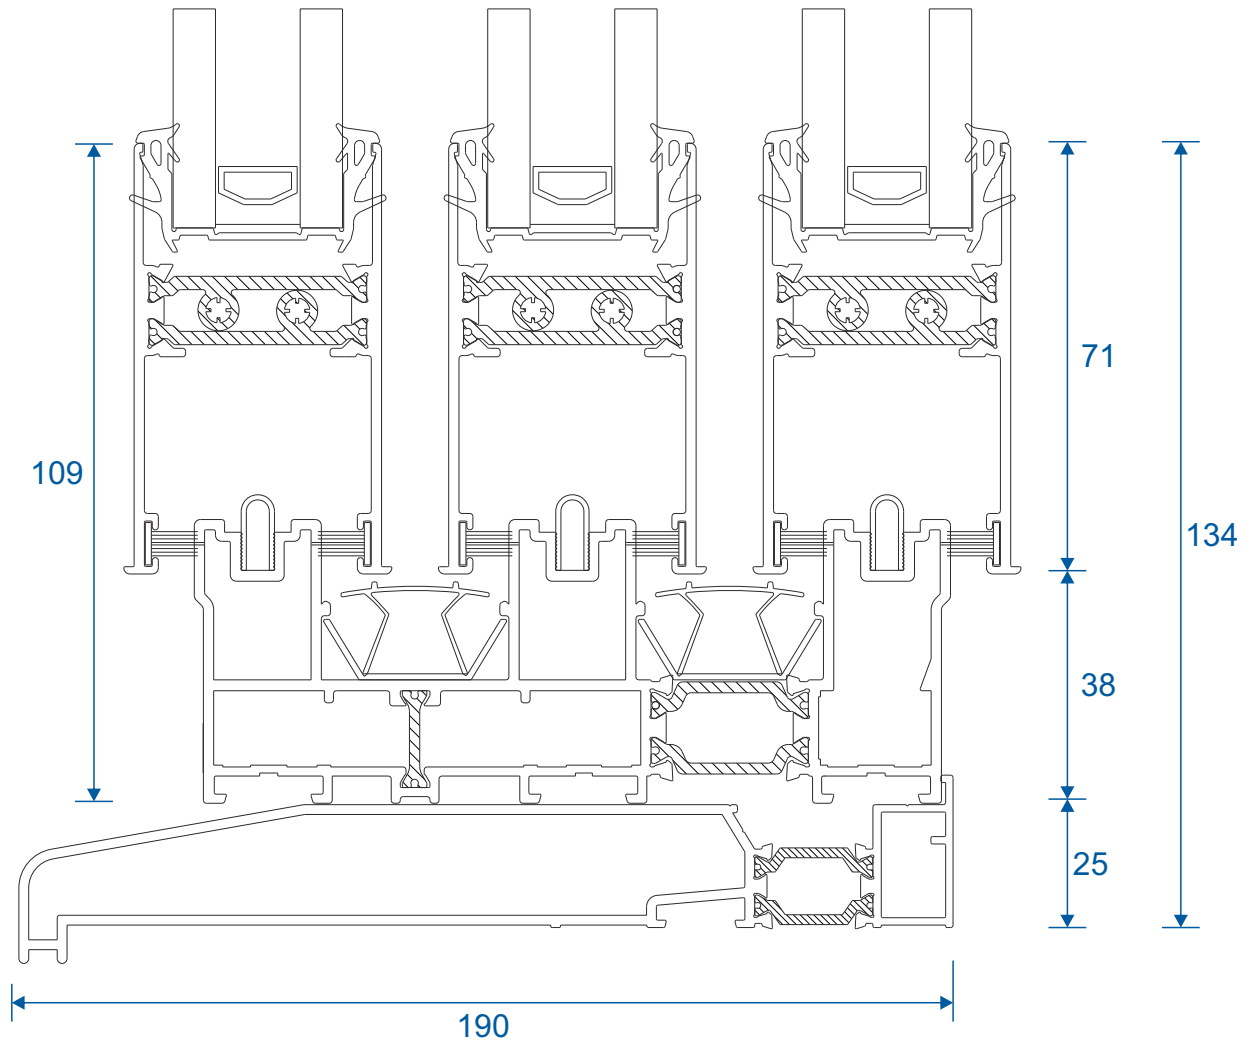

ETC457 - 150mm Cill

Cills

ETC458 - 190mm Cill

ETC479 - 225mm Cill

Two Track

Threshold

Two Track

Threshold With Cill

Two Track

Head

Two Track

Head With Extension (Used For Trickle Vents)

Two Track

Jamb

Three Track

Threshold

Three Track

Threshold With Cill

Three Track

Head

Three Track

Head With Extension (Used For Trickle Vents)

Three Track

Jamb