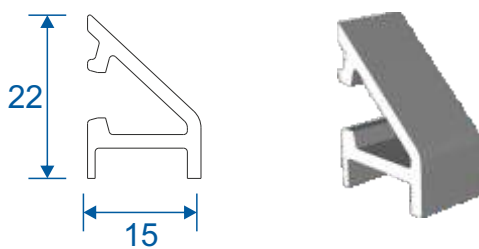

GSL053 - PVC Interlock

GSL053N - Polyamide Interlock

GSL050 - Channel Infill

GSL051 - Channel Infill

VL72 - Weather Drip

VG52 - PVC Infill

Head Extensions

DV515 - 42mm Extension (For Two Track)

GSL1056 - 42mm Extension (For Three Track)

DV559 - 20mm Extension (For Two Track)

Midrails

GSL030 - 70mm

GSL1131 - 124mm

GSL1130 - Letter Plate

Cills

ETC451 - 85mm Cill

ETC457 - 150mm Cill

Cills

ETC458 - 190mm Cill

ETC479 - 225mm Cill

Two Track

Threshold

Two Track

Threshold With Cill