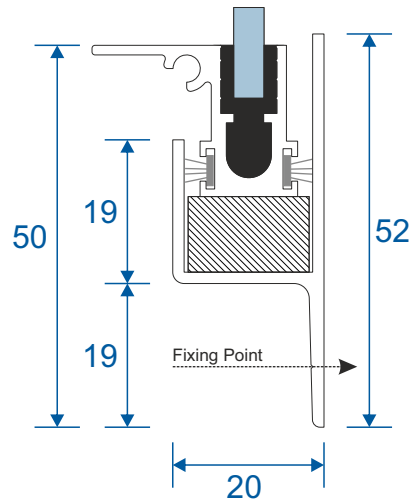

Outer Frames

SG89 - Side Frame (Jambs)

SG88 - Top and Bottom Frame

SG64 - Panel Top

SG71 - Panel Lift Handle

SG66 - Panel Sides (Jamb)

PVC Retainer Clip

Lift Out

Face Fix Only

Room Side

Prime Window Side

Duration Windows
Thames Development
Charfleets Road
Canvey Island
Essex. SS8 0PQ

sales@duration.co.uk
www.duration.co.uk

Head Office 01268 681612
Showroom 01268 695100