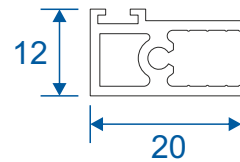

Outer Frames

SG89 - Side Frame (Jambs)

SG88 - Top and Bottom Frame

SG64 - Panel Top

SG71 - Panel Lift Handle

SG66 - Panel Sides (Jamb)

PVC Retainer Clip

Lift Out