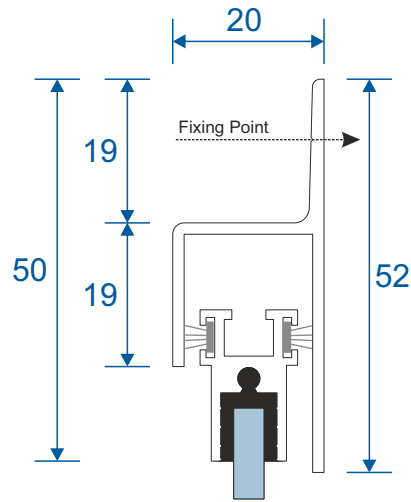

Lift Out

Face Fix Only

Room Side