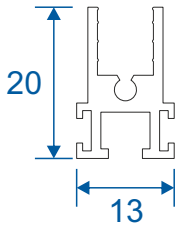

Lift Out Secondary

Economy Odd Leg Section Guide

DURATION
WINDOWS

Contents

Parts

Outer Frames & Panel Parts 3

Sections

Lift Out Sections 4

Outer Frames

SG89 - Side Frame (Jambs)

SG88 - Top and Bottom Frame

SG64 - Panel Top

SG71 - Panel Lift Handle

SG66 - Panel Sides (Jamb)

PVC Retainer Clip

Lift Out