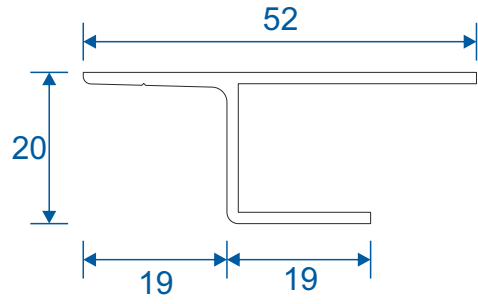

Lift Out Secondary

Economy Odd Leg Section Guide

DURATION
WINDOWS

Contents

Parts

Outer Frames & Panel Parts 3

Sections

Lift Out Sections 4

Outer Frames

SG89 - Side Frame (Jambs)

SG88 - Top and Bottom Frame

SG64 - Panel Top

SG71 - Panel Lift Handle

SG66 - Panel Sides (Jamb)

PVC Retainer Clip

Lift Out

Face Fix Only

Room Side

Prime Window Side

Duration Windows
Thames Development
Charfleets Road
Canvey Island
Essex. SS8 0PQ

sales@duration.co.uk
www.duration.co.uk

Head Office 01268 681612
Showroom 01268 695100