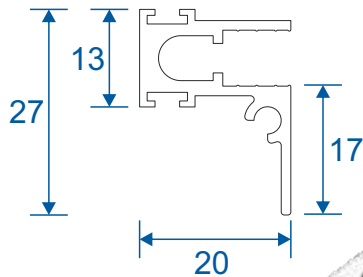

Lift Out Secondary

Economy Odd Leg Section Guide

DURATION
WINDOWS

Contents

Parts

Outer Frames & Panel Parts 3

Sections

Lift Out Sections 4

Outer Frames

SG89 - Side Frame (Jambs)

SG88 - Top and Bottom Frame

SG64 - Panel Top

SG71 - Panel Lift Handle

SG66 - Panel Sides (Jamb)

PVC Retainer Clip

Lift Out

Face Fix Only

Room Side

Prime Window Side

Duration Windows
Thames Development
Charfleets Road
Canvey Island
Essex. SS8 0PQ

sales@duration.co.uk
www.duration.co.uk

Head Office 01268 681612
Showroom 01268 695100