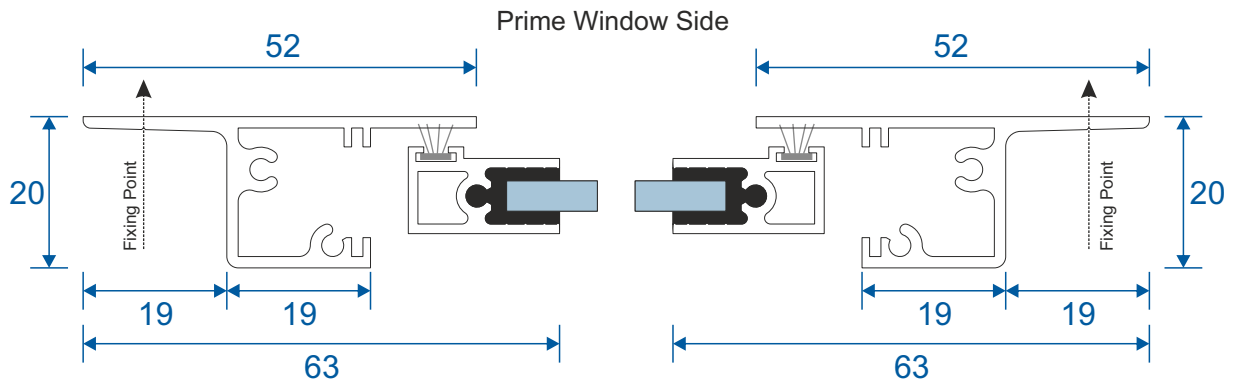

Lift Out Secondary

Economy Odd Leg Section Guide

DURATION
WINDOWS

Contents

Parts

Outer Frames & Panel Parts 3

Sections

Lift Out Sections 4

Outer Frames

SG89 - Side Frame (Jambs)

SG88 - Top and Bottom Frame

SG64 - Panel Top

SG71 - Panel Lift Handle

SG66 - Panel Sides (Jamb)

PVC Retainer Clip

Lift Out

Face Fix Only

Room Side

Prime Window Side

Duration Windows
Thames Development
Charfleets Road
Canvey Island
Essex. SS8 0PQ

sales@duration.co.uk
www.duration.co.uk

Head Office 01268 681612
Showroom 01268 695100