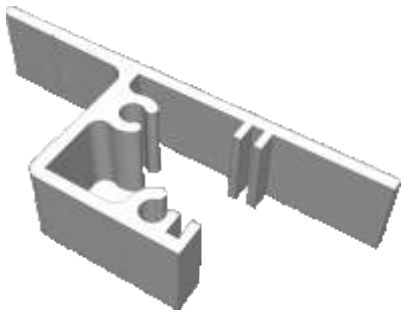

Lift Out Secondary

Economy Odd Leg Section Guide

DURATION
WINDOWS

Contents

Parts

Outer Frames & Panel Parts 3

Sections

Lift Out Sections 4

Outer Frames

SG89 - Side Frame (Jambs)

SG88 - Top and Bottom Frame

SG64 - Panel Top

SG71 - Panel Lift Handle

SG66 - Panel Sides (Jamb)

PVC Retainer Clip

Lift Out