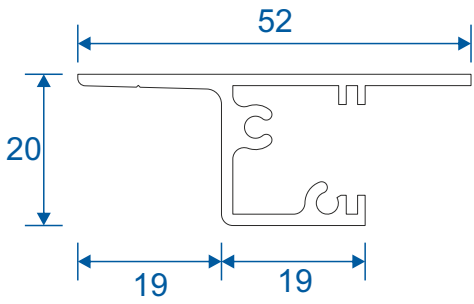

Lift Out Secondary

Economy Odd Leg Section Guide

DURATION
WINDOWS

Contents

Parts

Outer Frames & Panel Parts 3

Sections

Lift Out Sections 4

Outer Frames

SG89 - Side Frame (Jambs)

SG88 - Top and Bottom Frame

SG64 - Panel Top

SG71 - Panel Lift Handle

SG66 - Panel Sides (Jamb)

PVC Retainer Clip

Lift Out

Face Fix Only

Room Side

Prime Window Side

Duration Windows
Thames Development
Charfleets Road
Canvey Island
Essex. SS8 0PQ

sales@duration.co.uk
www.duration.co.uk

Head Office 01268 681612
Showroom 01268 695100