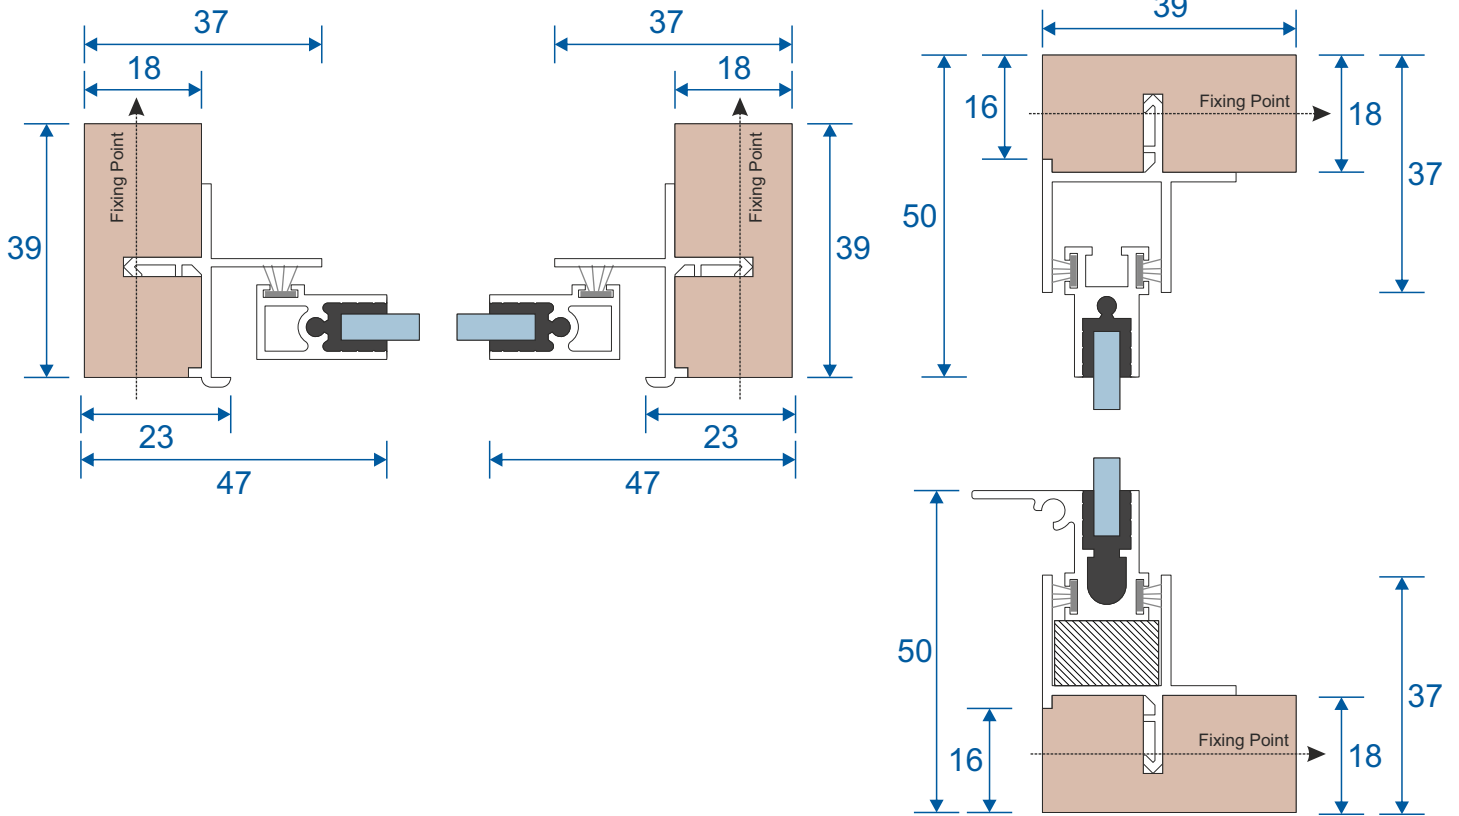

Note: sections page shows the face fix and reveal fix option.

Outer Frames

SG67 - Side Frame (Jambs)

SG68 - Top & Bottom Frame

SG64 - Panel Top

SG71 - Panel Lift Handle

SG66 - Panel Sides (Jamb)

SF1 - Face Fix Frame

SF3 - Reveal Fix Frame

PVC Retainer Clip

Lift Out

Face Fix

Reveal Fix

Duration Windows
Thames Development
Charfleets Road
Canvey Island
Essex. SS8 0PQ

sales@duration.co.uk
www.duration.co.uk

Head Office 01268 681612
Showroom 01268 695100