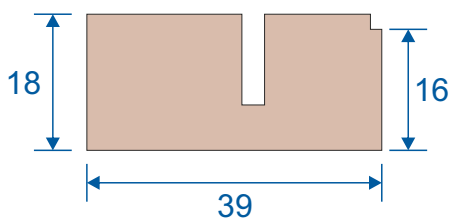

Note: sections page shows the face fix and reveal fix option.

Outer Frames

SG67 - Side Frame (Jambs)

SG68 - Top & Bottom Frame

SG64 - Panel Top

SG71 - Panel Lift Handle

SG66 - Panel Sides (Jamb)

SF1 - Face Fix Frame

SF3 - Reveal Fix Frame

PVC Retainer Clip

Lift Out

Face Fix

Reveal Fix

Duration Windows
Thames Development
Charfleets Road
Canvey Island
Essex. SS8 0PQ

sales@duration.co.uk
www.duration.co.uk

Head Office 01268 681612
Showroom 01268 695100