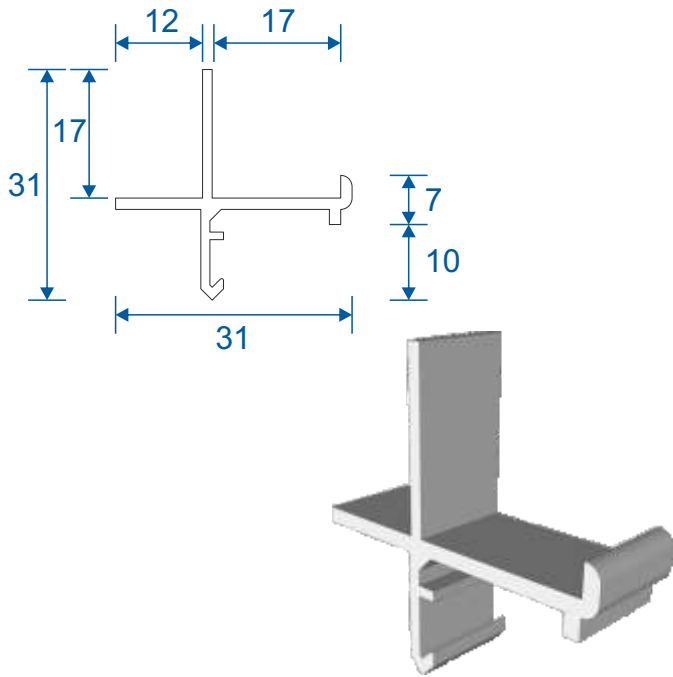

Lift Out Secondary

Luxury Sub Frame Section Guide

DURATION
WINDOWS

Contents

Parts

Outer Frames & Panel Parts 3

Sections

Lift Out Sections 4

Note: sections page shows the face fix and reveal fix option.

Outer Frames

SG67 - Side Frame (Jambs)

SG68 - Top & Bottom Frame

SG64 - Panel Top

SG71 - Panel Lift Handle

SG66 - Panel Sides (Jamb)

SF1 - Face Fix Frame

SF3 - Reveal Fix Frame

PVC Retainer Clip

Lift Out

Face Fix

Reveal Fix

Duration Windows
Thames Development
Charfleets Road
Canvey Island
Essex. SS8 0PQ

sales@duration.co.uk
www.duration.co.uk

Head Office 01268 681612
Showroom 01268 695100