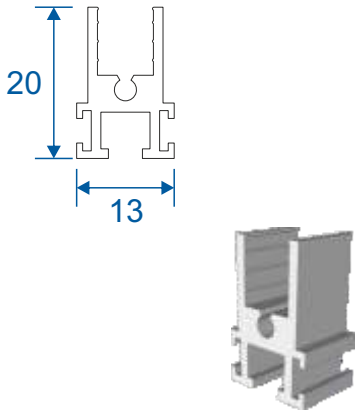

Note: sections page shows the face fix and reveal fix option.

Outer Frames

SG67 - Side Frame (Jambs)

SG68 - Top & Bottom Frame

SG64 - Panel Top

SG71 - Panel Lift Handle

SG66 - Panel Sides (Jamb)

SF1 - Face Fix Frame

SF3 - Reveal Fix Frame

PVC Retainer Clip

Lift Out

Face Fix

Reveal Fix

Duration Windows
Thames Development
Charfleets Road
Canvey Island
Essex. SS8 0PQ

sales@duration.co.uk
www.duration.co.uk

Head Office 01268 681612
Showroom 01268 695100