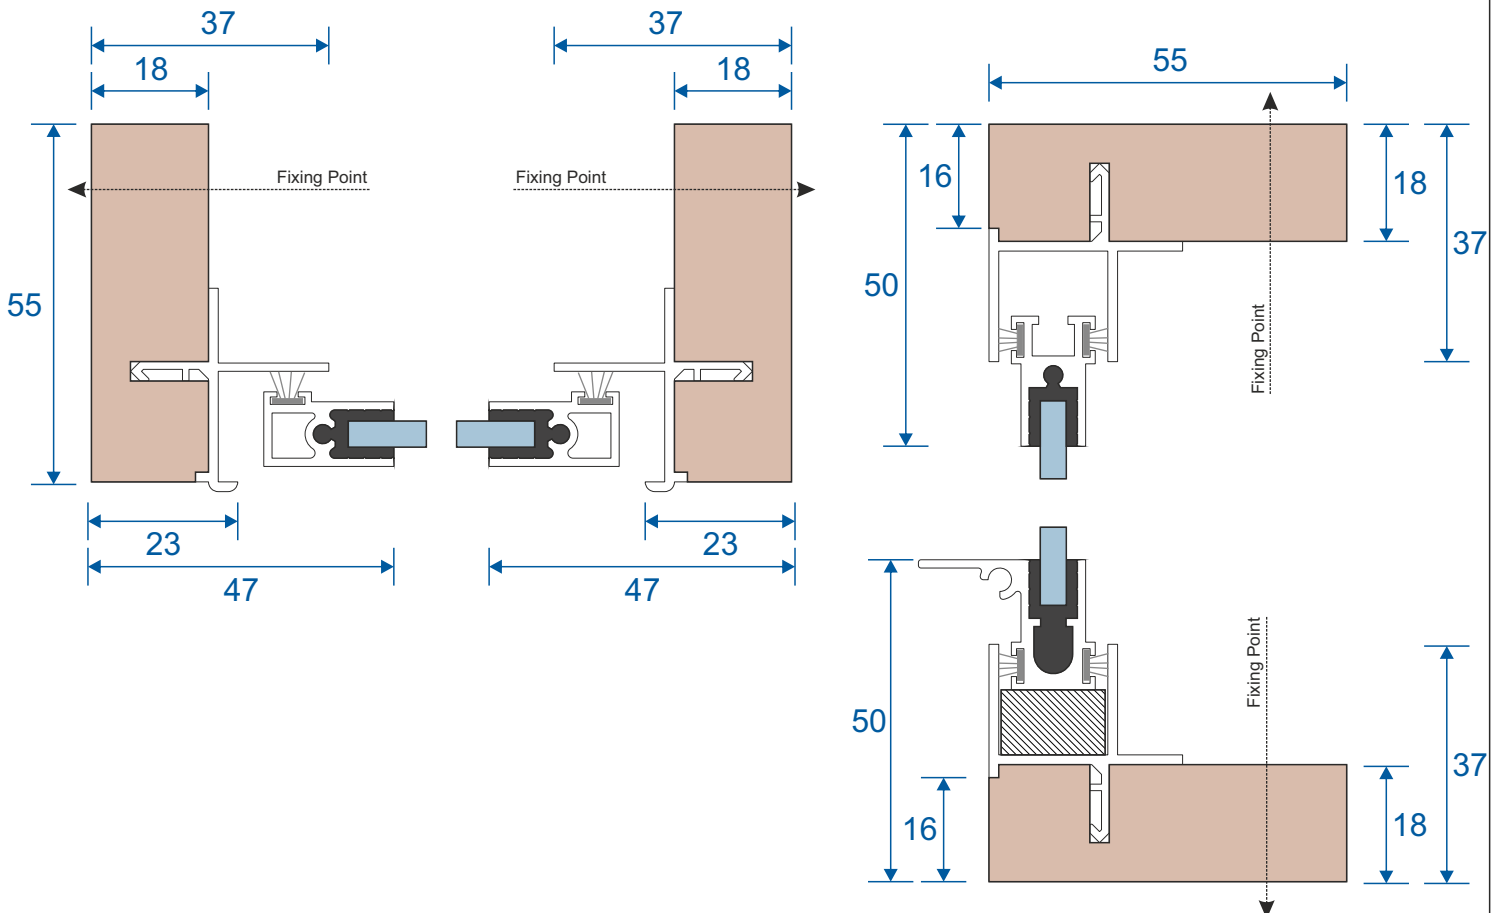

Note: sections page shows the face fix and reveal fix option.

Outer Frames

SG67 - Side Frame (Jambs)

SG68 - Top & Bottom Frame

SG64 - Panel Top

SG71 - Panel Lift Handle

SG66 - Panel Sides (Jamb)

SF1 - Face Fix Frame

SF3 - Reveal Fix Frame

PVC Retainer Clip

Lift Out

Face Fix

Reveal Fix

Duration Windows
Thames Development
Charfleets Road
Canvey Island
Essex. SS8 0PQ

sales@duration.co.uk
www.duration.co.uk

Head Office 01268 681612
Showroom 01268 695100