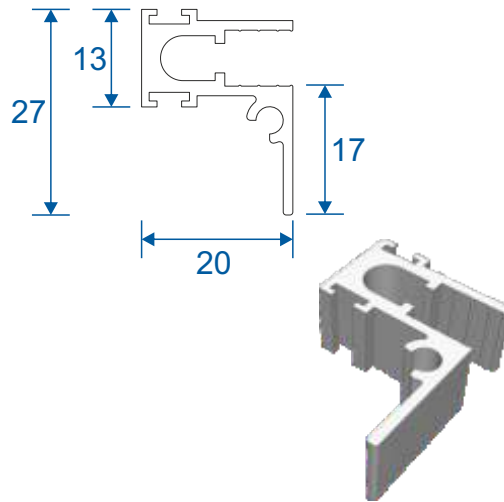

Note: sections page shows the face fix and reveal fix option.

Outer Frames

SG67 - Side Frame (Jambs)

SG68 - Top & Bottom Frame

SG64 - Panel Top

SG71 - Panel Lift Handle

SG66 - Panel Sides (Jamb)

SF1 - Face Fix Frame

SF3 - Reveal Fix Frame

PVC Retainer Clip

Lift Out

Face Fix

Reveal Fix

Duration Windows
Thames Development
Charfleets Road
Canvey Island
Essex. SS8 0PQ

sales@duration.co.uk
www.duration.co.uk

Head Office 01268 681612
Showroom 01268 695100