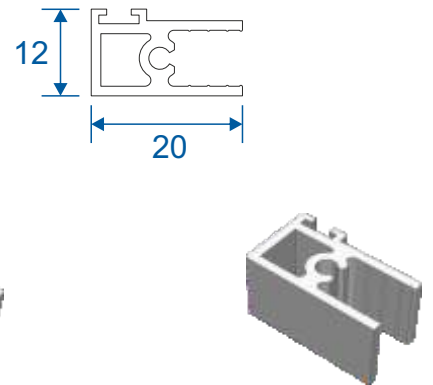

Note: sections page shows the face fix and reveal fix option.

Outer Frames

SG67 - Side Frame (Jambs)

SG68 - Top & Bottom Frame

SG64 - Panel Top

SG71 - Panel Lift Handle

SG66 - Panel Sides (Jamb)

SF1 - Face Fix Frame

SF3 - Reveal Fix Frame

PVC Retainer Clip

Lift Out

Face Fix

Reveal Fix

Duration Windows
Thames Development
Charfleets Road
Canvey Island
Essex. SS8 0PQ

sales@duration.co.uk
www.duration.co.uk

Head Office 01268 681612
Showroom 01268 695100