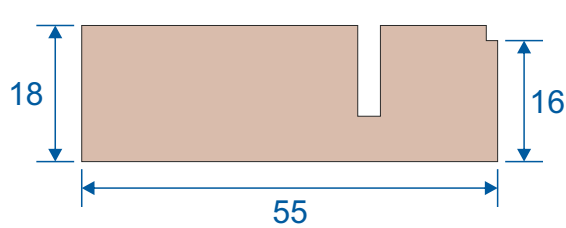

Note: sections page shows the face fix and reveal fix option.

Outer Frames

SG67 - Side Frame (Jambs)

SG68 - Top & Bottom Frame

SG64 - Panel Top

SG71 - Panel Lift Handle

SG66 - Panel Sides (Jamb)

SF1 - Face Fix Frame

SF3 - Reveal Fix Frame

PVC Retainer Clip

Lift Out

Face Fix

Reveal Fix

Duration Windows
Thames Development
Charfleets Road
Canvey Island
Essex. SS8 0PQ

sales@duration.co.uk
www.duration.co.uk

Head Office 01268 681612
Showroom 01268 695100