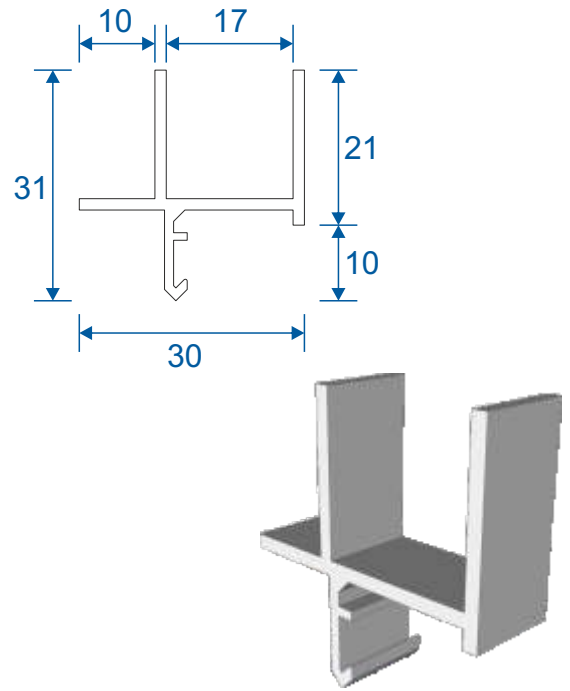

Lift Out Secondary

Luxury Sub Frame Section Guide

DURATION
WINDOWS

Contents

Parts

Outer Frames & Panel Parts 3

Sections

Lift Out Sections 4

Note: sections page shows the face fix and reveal fix option.

Outer Frames

SG67 - Side Frame (Jambs)

SG68 - Top & Bottom Frame

SG64 - Panel Top

SG71 - Panel Lift Handle

SG66 - Panel Sides (Jamb)

SF1 - Face Fix Frame

SF3 - Reveal Fix Frame

PVC Retainer Clip

Lift Out

Face Fix

Reveal Fix

Duration Windows
Thames Development
Charfleets Road
Canvey Island
Essex. SS8 0PQ

sales@duration.co.uk
www.duration.co.uk

Head Office 01268 681612
Showroom 01268 695100