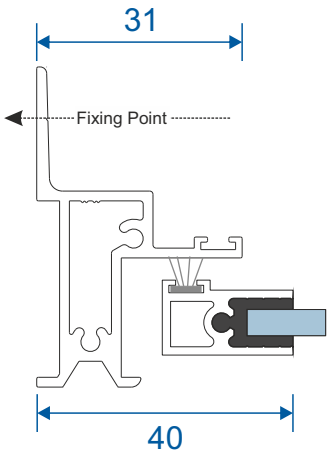

Note: sections page shows the face fix and reveal fix option.

Outer Frames

SG35 - Face Fix Frame

SG37 - Reveal Fix Frame

SG64 - Panel Top

SG71 - Panel Lift Handle

SG66 - Panel Sides (Jamb)

SG36 - Frame Adapter

PVC Retainer Clip

Lift Out

Face Fix

Reveal Fix

Duration Windows
Thames Development
Charfleets Road
Canvey Island
Essex. SS8 0PQ

sales@duration.co.uk
www.duration.co.uk

Head Office 01268 681612
Showroom 01268 695100