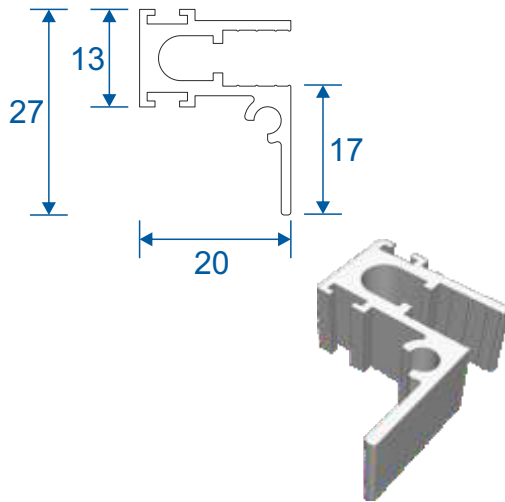

Lift Out Secondary

Slim Line Equal Leg Section Guide

DURATION
WINDOWS

Contents

Parts

Outer Frames & Panel Parts 3

Sections

Lift Out Sections 4

Note: sections page shows the face fix and reveal fix option.

Outer Frames

SG35 - Face Fix Frame

SG37 - Reveal Fix Frame

SG64 - Panel Top

SG71 - Panel Lift Handle

SG66 - Panel Sides (Jamb)

SG36 - Frame Adapter

PVC Retainer Clip

Lift Out

Face Fix

Reveal Fix

Duration Windows
Thames Development
Charfleets Road
Canvey Island
Essex. SS8 0PQ

sales@duration.co.uk
www.duration.co.uk

Head Office 01268 681612
Showroom 01268 695100