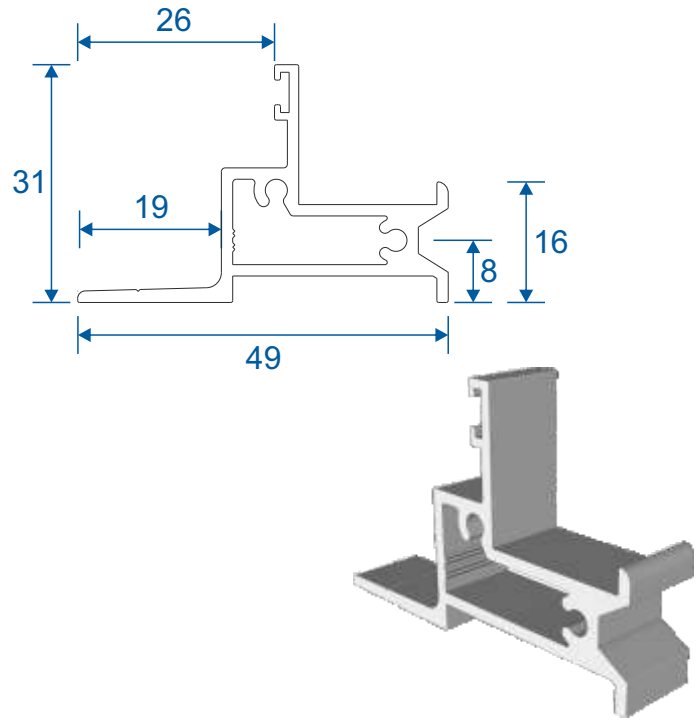

Lift Out Secondary

Slim Line Equal Leg Section Guide

DURATION
WINDOWS

Contents

Parts

Outer Frames & Panel Parts 3

Sections

Lift Out Sections 4

Note: sections page shows the face fix and reveal fix option.

Outer Frames

SG35 - Face Fix Frame

SG37 - Reveal Fix Frame

SG64 - Panel Top

SG71 - Panel Lift Handle

SG66 - Panel Sides (Jamb)

SG36 - Frame Adapter

PVC Retainer Clip

Lift Out

Face Fix

Reveal Fix

Duration Windows
Thames Development
Charfleets Road
Canvey Island
Essex. SS8 0PQ

sales@duration.co.uk
www.duration.co.uk

Head Office 01268 681612
Showroom 01268 695100