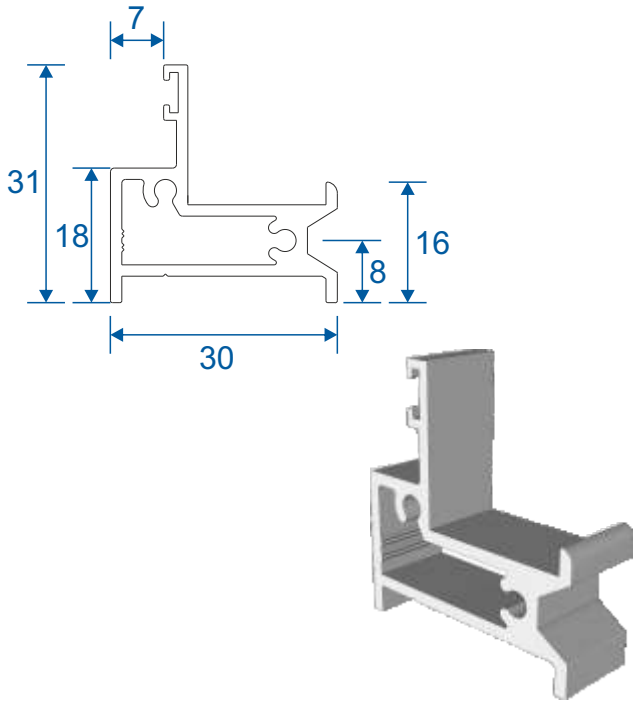

Lift Out Secondary

Slim Line Equal Leg Section Guide

DURATION
WINDOWS

Contents

Parts

Outer Frames & Panel Parts 3

Sections

Lift Out Sections 4

Note: sections page shows the face fix and reveal fix option.

Outer Frames

SG35 - Face Fix Frame

SG37 - Reveal Fix Frame

SG64 - Panel Top

SG71 - Panel Lift Handle

SG66 - Panel Sides (Jamb)

SG36 - Frame Adapter

PVC Retainer Clip

Lift Out

Face Fix

Reveal Fix

Duration Windows
Thames Development
Charfleets Road
Canvey Island
Essex. SS8 0PQ

sales@duration.co.uk
www.duration.co.uk

Head Office 01268 681612
Showroom 01268 695100