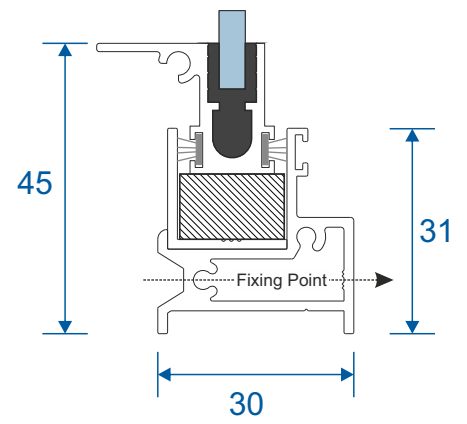

Lift Out Secondary

Slim Line Equal Leg Section Guide

DURATION
WINDOWS

Contents

Parts

Outer Frames & Panel Parts 3

Sections

Lift Out Sections 4

Note: sections page shows the face fix and reveal fix option.

Outer Frames

SG35 - Face Fix Frame

SG37 - Reveal Fix Frame

SG64 - Panel Top

SG71 - Panel Lift Handle

SG66 - Panel Sides (Jamb)

SG36 - Frame Adapter

PVC Retainer Clip

Lift Out

Face Fix

Reveal Fix

Duration Windows
Thames Development
Charfleets Road
Canvey Island
Essex. SS8 0PQ

sales@duration.co.uk
www.duration.co.uk

Head Office 01268 681612
Showroom 01268 695100