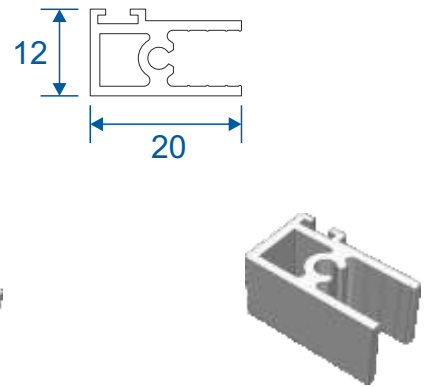

Lift Out Secondary

Slim Line Equal Leg Section Guide

DURATION
WINDOWS

Contents

Parts

Outer Frames & Panel Parts 3

Sections

Lift Out Sections 4

Note: sections page shows the face fix and reveal fix option.

Outer Frames

SG35 - Face Fix Frame

SG37 - Reveal Fix Frame

SG64 - Panel Top

SG71 - Panel Lift Handle

SG66 - Panel Sides (Jamb)

SG36 - Frame Adapter

PVC Retainer Clip

Lift Out

Face Fix

Reveal Fix

Duration Windows
Thames Development
Charfleets Road
Canvey Island
Essex. SS8 0PQ

sales@duration.co.uk
www.duration.co.uk

Head Office 01268 681612
Showroom 01268 695100