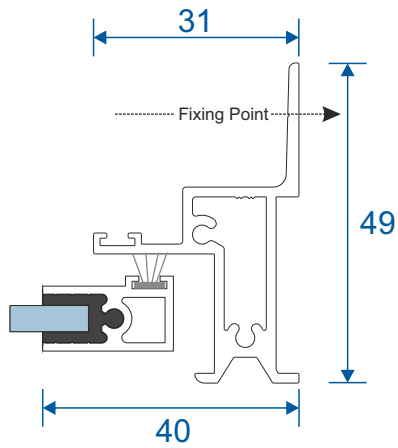

Note: sections page shows the face fix and reveal fix option.

Outer Frames

SG35 - Face Fix Frame

SG37 - Reveal Fix Frame

SG64 - Panel Top

SG71 - Panel Lift Handle

SG66 - Panel Sides (Jamb)

SG36 - Frame Adapter

PVC Retainer Clip

Lift Out

Face Fix

Reveal Fix

Duration Windows
Thames Development
Charfleets Road
Canvey Island
Essex. SS8 0PQ

sales@duration.co.uk
www.duration.co.uk

Head Office 01268 681612
Showroom 01268 695100