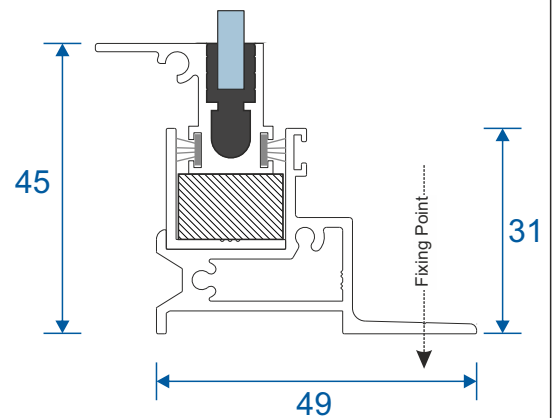

Lift Out Secondary

Slim Line Equal Leg Section Guide

DURATION
WINDOWS

Contents

Parts

Outer Frames & Panel Parts 3

Sections

Lift Out Sections 4

Note: sections page shows the face fix and reveal fix option.

Outer Frames

SG35 - Face Fix Frame

SG37 - Reveal Fix Frame

SG64 - Panel Top

SG71 - Panel Lift Handle

SG66 - Panel Sides (Jamb)

SG36 - Frame Adapter

PVC Retainer Clip

Lift Out

Face Fix

Reveal Fix

Duration Windows
Thames Development
Charfleets Road
Canvey Island
Essex. SS8 0PQ

sales@duration.co.uk
www.duration.co.uk

Head Office 01268 681612
Showroom 01268 695100