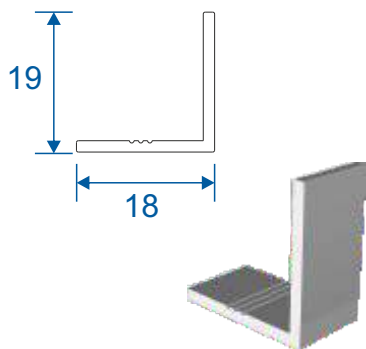

Lift Out Secondary

Slim Line Equal Leg Section Guide

DURATION
WINDOWS

Contents

Parts

Outer Frames & Panel Parts 3

Sections

Lift Out Sections 4

Note: sections page shows the face fix and reveal fix option.

Outer Frames

SG35 - Face Fix Frame

SG37 - Reveal Fix Frame

SG64 - Panel Top

SG71 - Panel Lift Handle

SG66 - Panel Sides (Jamb)

SG36 - Frame Adapter