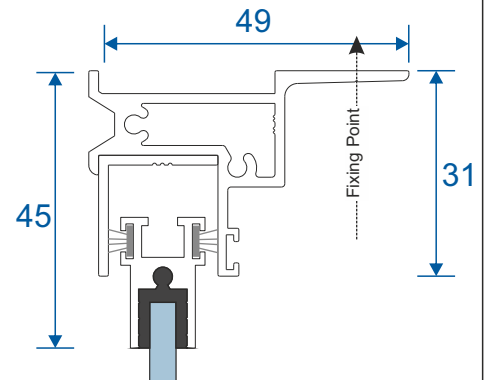

Lift Out Secondary

Slim Line Equal Leg Section Guide

DURATION
WINDOWS

Contents

Parts

Outer Frames & Panel Parts 3

Sections

Lift Out Sections 4

Note: sections page shows the face fix and reveal fix option.

Outer Frames

SG35 - Face Fix Frame

SG37 - Reveal Fix Frame

SG64 - Panel Top

SG71 - Panel Lift Handle

SG66 - Panel Sides (Jamb)

SG36 - Frame Adapter

PVC Retainer Clip

Lift Out

Face Fix

Reveal Fix

Duration Windows
Thames Development
Charfleets Road
Canvey Island
Essex. SS8 0PQ

sales@duration.co.uk
www.duration.co.uk

Head Office 01268 681612
Showroom 01268 695100