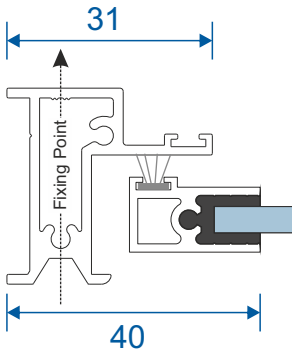

Lift Out Secondary

Slim Line Equal Leg Section Guide

DURATION
WINDOWS

Contents

Parts

Outer Frames & Panel Parts 3

Sections

Lift Out Sections 4

Note: sections page shows the face fix and reveal fix option.

Outer Frames

SG35 - Face Fix Frame

SG37 - Reveal Fix Frame

SG64 - Panel Top

SG71 - Panel Lift Handle

SG66 - Panel Sides (Jamb)

SG36 - Frame Adapter

PVC Retainer Clip

Lift Out

Face Fix

Reveal Fix

Duration Windows
Thames Development
Charfleets Road
Canvey Island
Essex. SS8 0PQ

sales@duration.co.uk
www.duration.co.uk

Head Office 01268 681612
Showroom 01268 695100