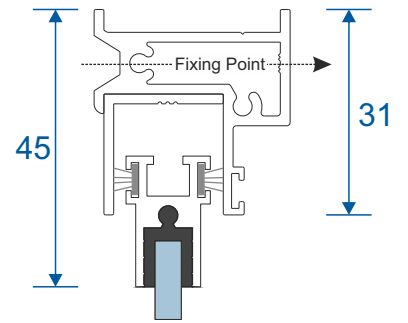

Lift Out Secondary

Slim Line Equal Leg Section Guide

DURATION
WINDOWS

Contents

Parts

Outer Frames & Panel Parts 3

Sections

Lift Out Sections 4

Note: sections page shows the face fix and reveal fix option.

Outer Frames

SG35 - Face Fix Frame

SG37 - Reveal Fix Frame

SG64 - Panel Top

SG71 - Panel Lift Handle

SG66 - Panel Sides (Jamb)

SG36 - Frame Adapter

PVC Retainer Clip

Lift Out

Face Fix

Reveal Fix

Duration Windows
Thames Development
Charfleets Road
Canvey Island
Essex. SS8 0PQ

sales@duration.co.uk
www.duration.co.uk

Head Office 01268 681612
Showroom 01268 695100