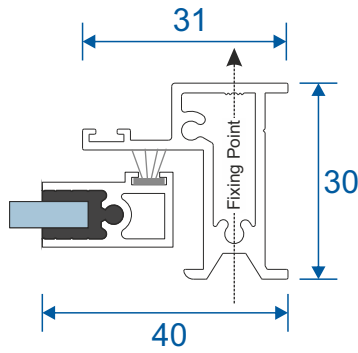

Lift Out Secondary

Slim Line Equal Leg Section Guide

DURATION
WINDOWS

Contents

Parts

Outer Frames & Panel Parts 3

Sections

Lift Out Sections 4

Note: sections page shows the face fix and reveal fix option.

Outer Frames

SG35 - Face Fix Frame

SG37 - Reveal Fix Frame

SG64 - Panel Top

SG71 - Panel Lift Handle

SG66 - Panel Sides (Jamb)

SG36 - Frame Adapter

PVC Retainer Clip

Lift Out

Face Fix

Reveal Fix

Duration Windows
Thames Development
Charfleets Road
Canvey Island
Essex. SS8 0PQ

sales@duration.co.uk
www.duration.co.uk

Head Office 01268 681612
Showroom 01268 695100