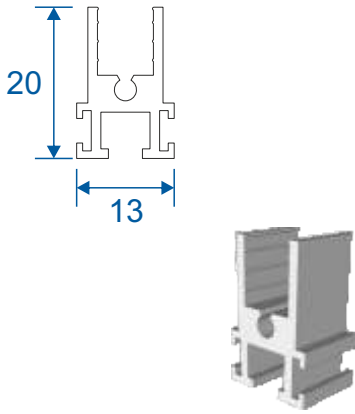

Lift Out Secondary

Slim Line Equal Leg Section Guide

DURATION
WINDOWS

Contents

Parts

Outer Frames & Panel Parts 3

Sections

Lift Out Sections 4

Note: sections page shows the face fix and reveal fix option.

Outer Frames

SG35 - Face Fix Frame

SG37 - Reveal Fix Frame

SG64 - Panel Top

SG71 - Panel Lift Handle

SG66 - Panel Sides (Jamb)

SG36 - Frame Adapter

PVC Retainer Clip

Lift Out

Face Fix

Reveal Fix

Duration Windows
Thames Development
Charfleets Road
Canvey Island
Essex. SS8 0PQ

sales@duration.co.uk
www.duration.co.uk

Head Office 01268 681612
Showroom 01268 695100