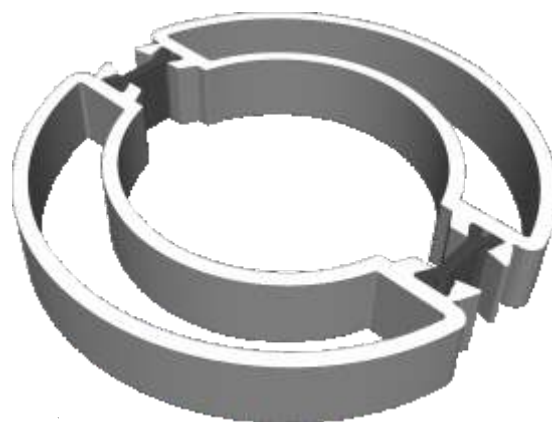

Bay Poles

AW722 - 70mm Circular Bay Pole