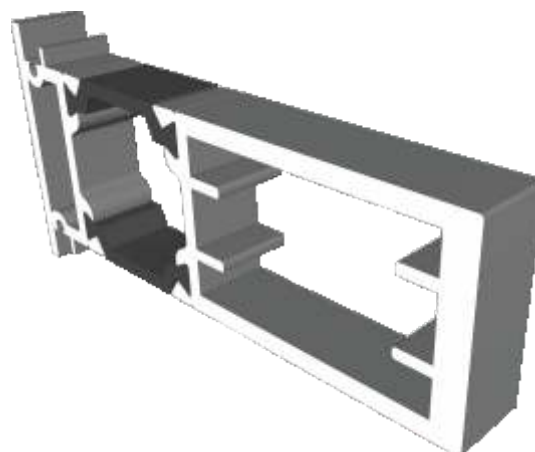

AW705 - 26mm Coupler For 70mm Frame