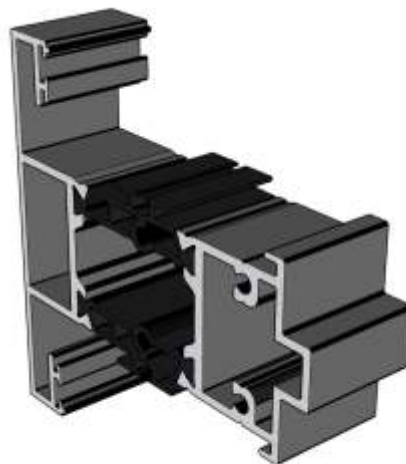

Mullions & Transoms

U44051- 70mm Flush Transom / Mullion