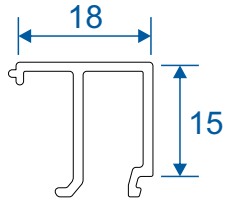

Square Bead (AW683)