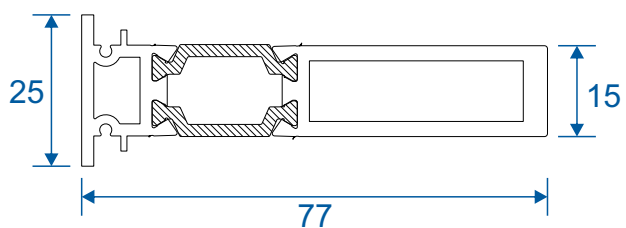

Couplers

AW702 - 15mm Coupler For 70mm Frame