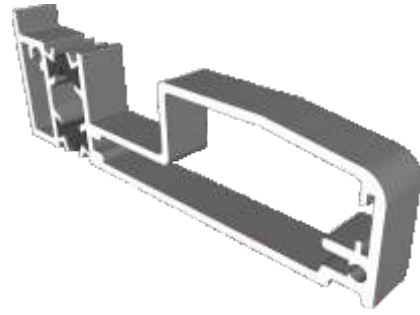

Cills

AW570 - 96mm Projection Cill