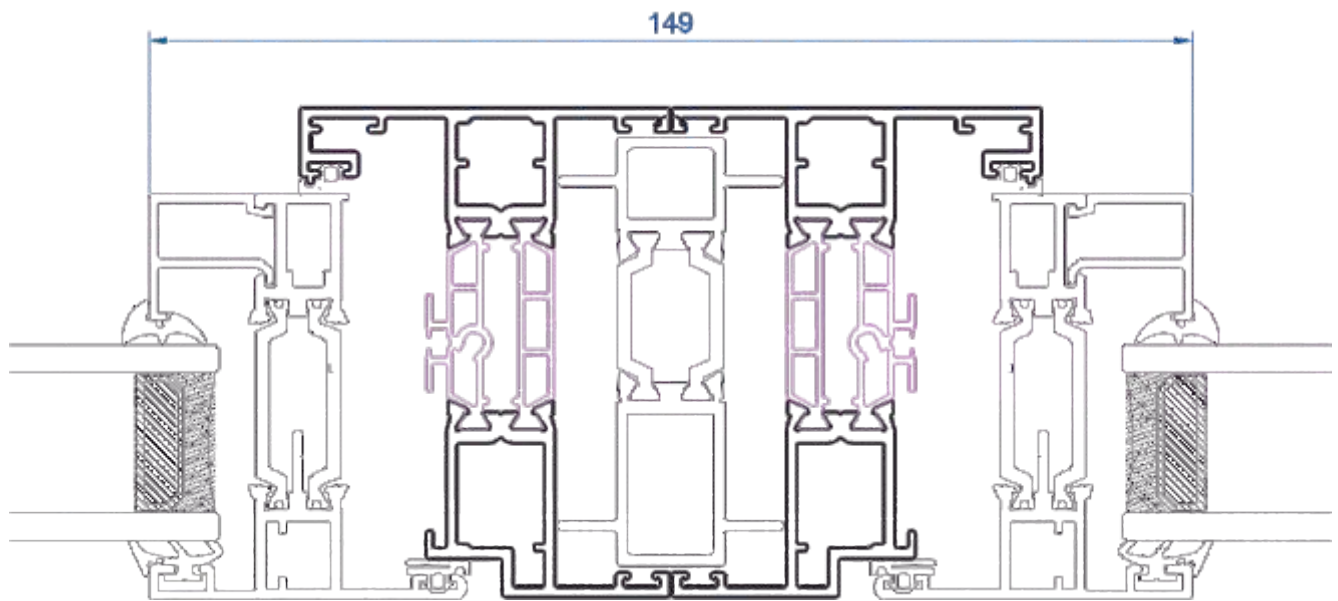

Coupling

Coupling 70mm Outer Frames - AW709

These are just some of the coupling combinations. Please ask for more details.