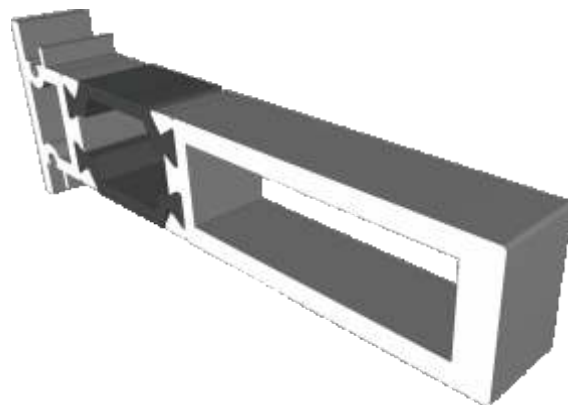

Couplers

AW702 - 15mm Coupler For 70mm Frame