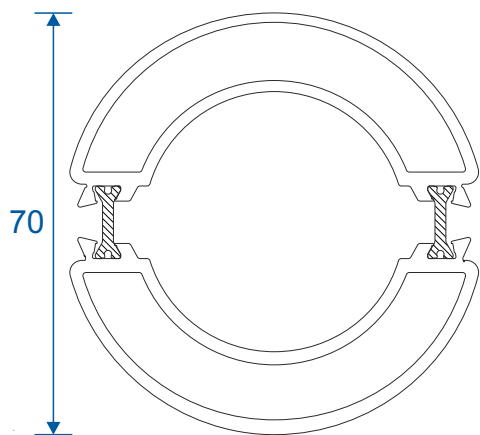

Bay Poles

AW722 - 70mm Circular Bay Pole