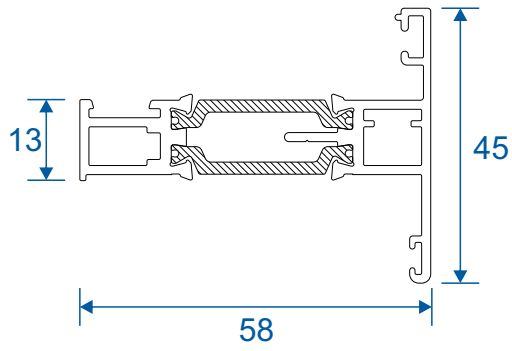

Opening Vents (Fixed as Dummy Sashes)

AW685 - Internally Glazed Flat Sash