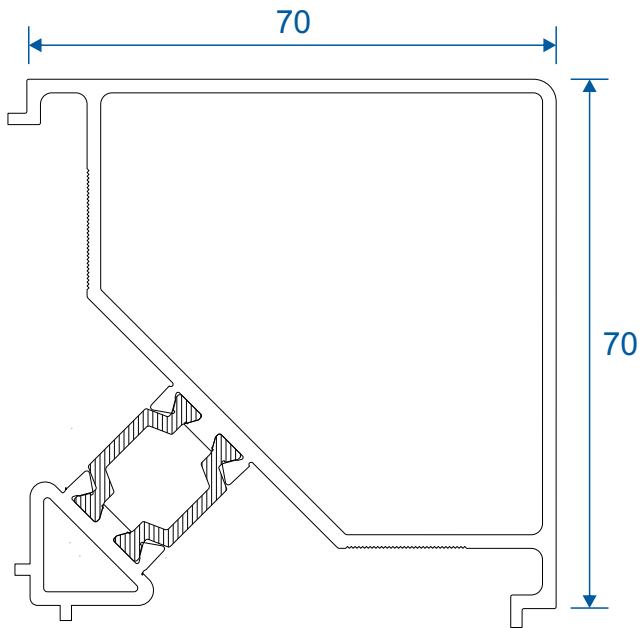

Corner Posts

AW720 - 90 Degree Post For 70mm Frame