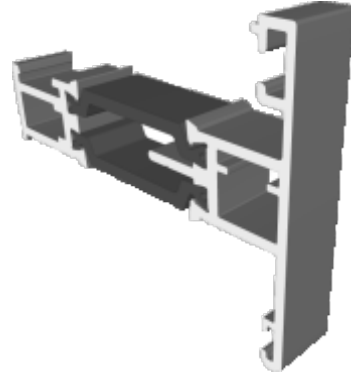

Opening Vents (Fixed as Dummy Sashes)

AW685 - Internally Glazed Flat Sash