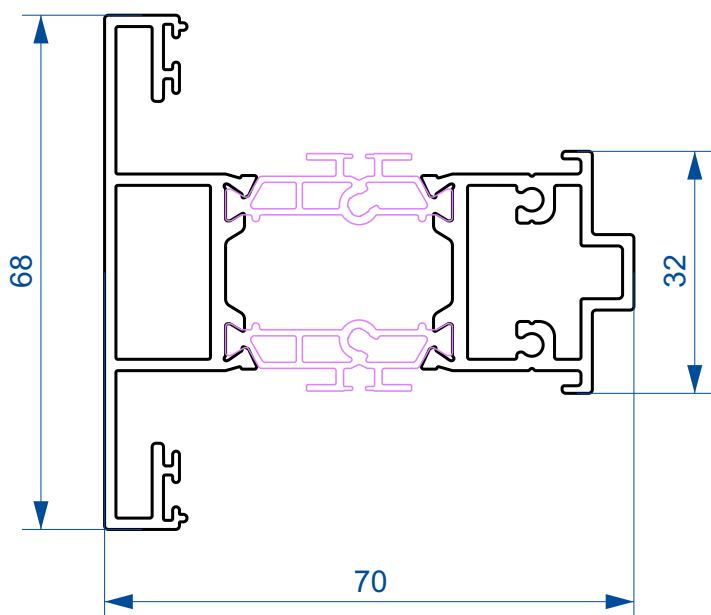

Mullions & Transoms

U44051- 70mm Flush Transom / Mullion