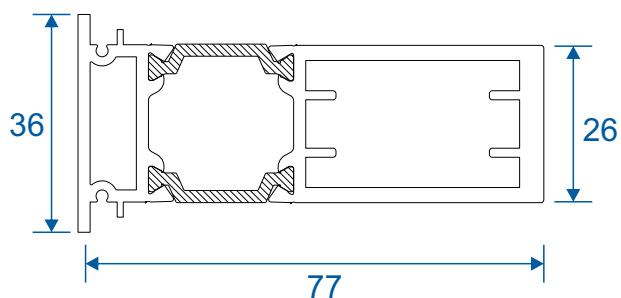

AW705 - 26mm Coupler For 70mm Frame