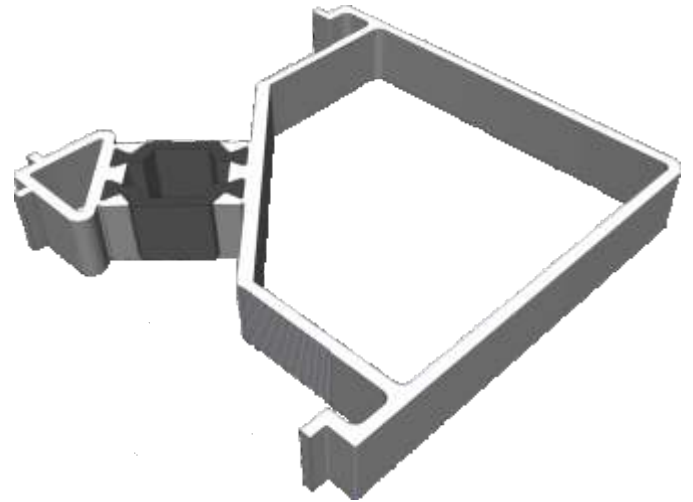

Corner Posts

AW720 - 90 Degree Post For 70mm Frame