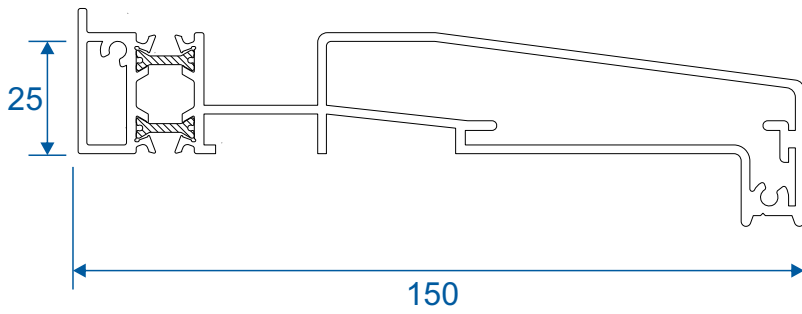

AW542 - 150mm Projection Cill