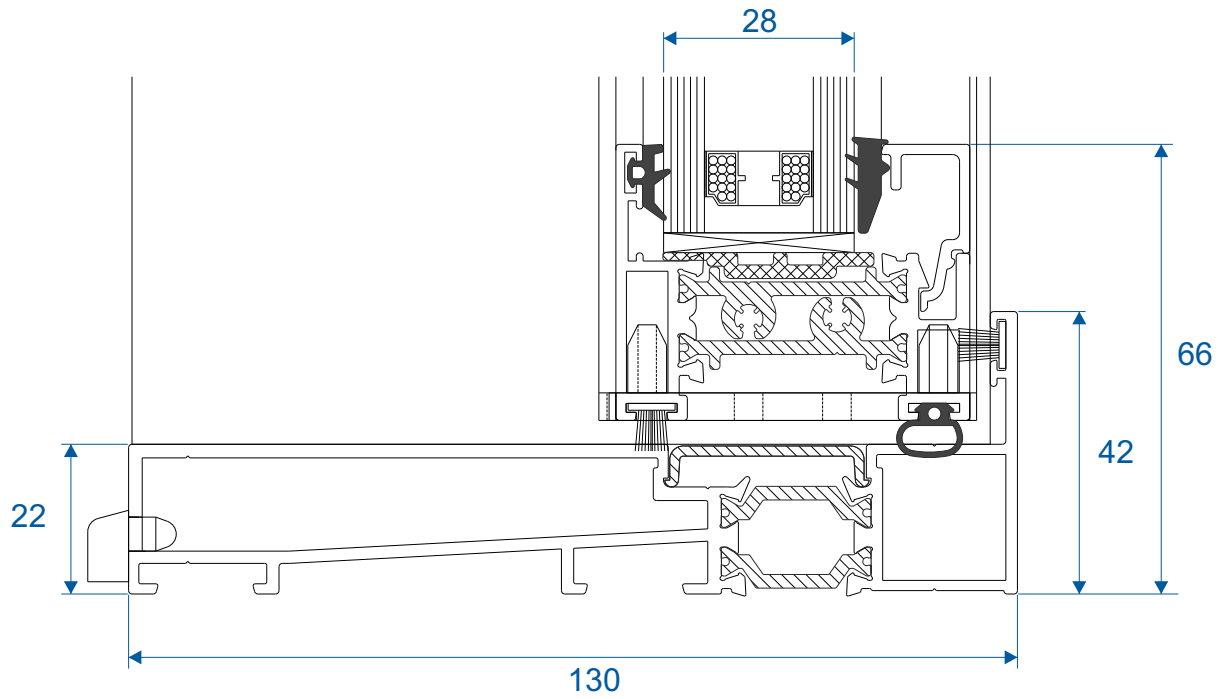

VL75 - Coupling Clip

VS052 - Travel Stop

ZSB246 - 25mm Flat Astragal

Sections - Flush Cill

With Slim Bottom Rail

With Deep Bottom Rail

Sections - Projection Cill

With Slim Bottom Rail

With Deep Bottom Rail

Sections - Interlock

Striped Sash

Flat Sash

Sections - Head

With Optional Trickle Vent

Sections - Deep Jamb

Striped Sash

Flat Sash

Sections - Slim Jamb

Striped Sash

Flat Sash

Duration Windows
Thames Development
Charfleets Road
Canvey Island
Essex. SS8 0PQ

sales@duration.co.uk
www.duration.co.uk

Head Office 01268 681612
Showroom 01268 695100