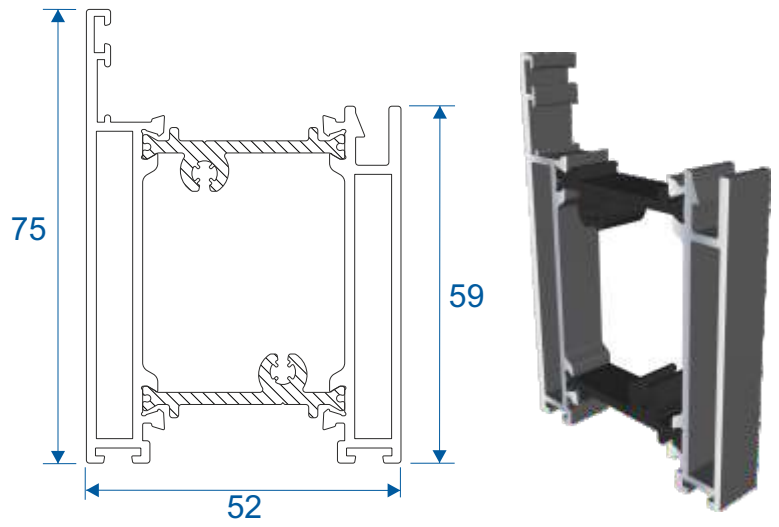

VS Plus Sash

Section Identification Guide

DURATION
WINDOWS

Contents

Head	3
Jambs	4
Cills	5
Sashes - Striped	6
Sashes - Flat	7
Beads & Extras	8

Sections

Flush Cill - Slim & Deep Rail	9
Projection Cill - Slim & Deep Rail	10
Interlocks - Striped & Flat	11
Head	12
Deep Jamb - Striped & Flat	13
Slim Jamb - Striped & Flat	14

Head & Jamb

VS011 - Head Frame

Jambs

VS012 - Deep Jamb

VS112 - Slim Jamb

Cill

VS010 - Flush Cill

VS110 - 180mm Projection Cill

Sashes - Striped

VS020 - Top & Bottom Rail

VS025 - Deep Bottom Rail

VS021 - Interlock Top Panel

VS022 - Interlock Bottom Panel

VS023 - Vertical Member

VS024 - Vertical Member

VS030 - Interlock Cap

Sashes - Flat

VS020 - Top & Bottom Rail

VS025 - Deep Bottom Rail

VS021 - Interlock Top Panel

VS022 - Interlock Bottom Panel

VS123 - Vertical Member

VS124 - Vertical Member

VS130 - Interlock Cap