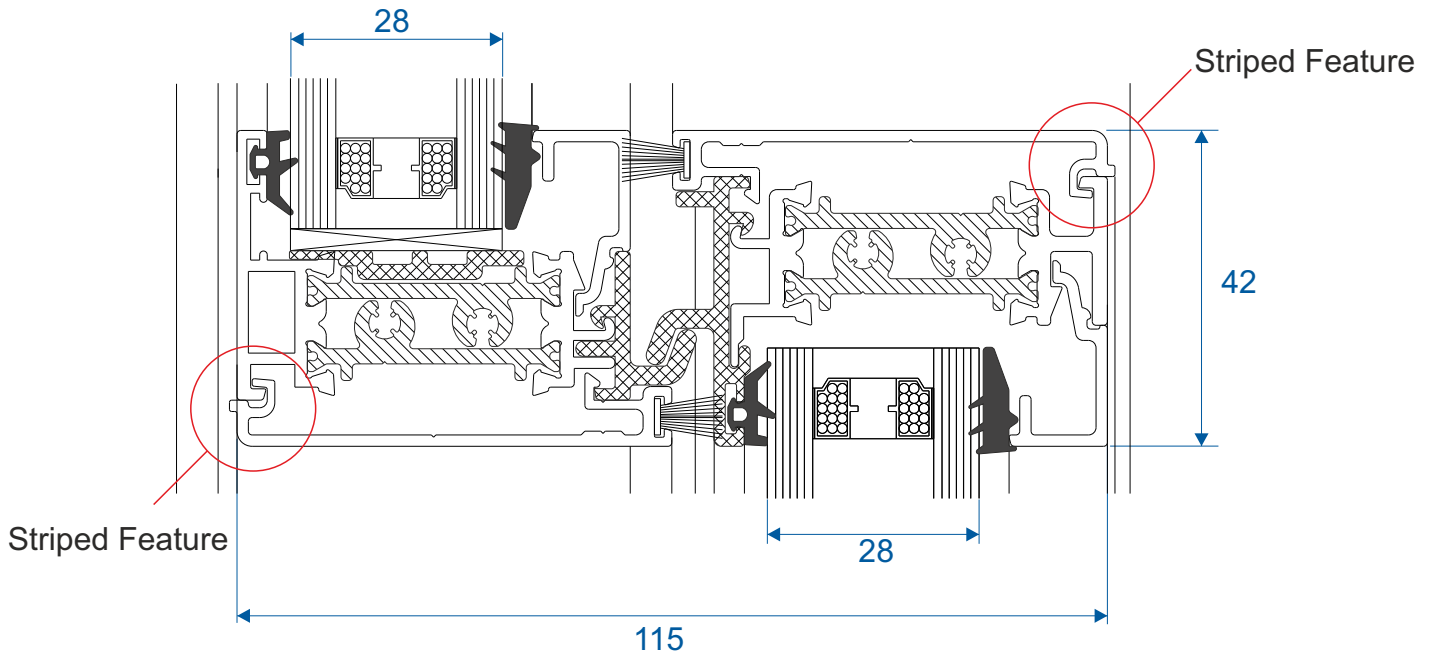

VL75 - Coupling Clip

VS052 - Travel Stop

ZSB246 - 25mm Flat Astragal

Sections - Flush Cill

With Slim Bottom Rail

With Deep Bottom Rail

Sections - Projection Cill

With Slim Bottom Rail

With Deep Bottom Rail

Sections - Interlock

Striped Sash

Flat Sash

Sections - Head

With Optional Trickle Vent

Sections - Deep Jamb

Striped Sash