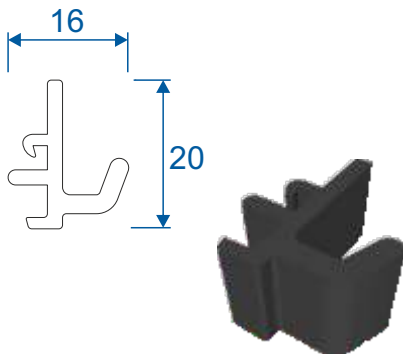

Sashes - Flat

VS020 - Top & Bottom Rail

VS025 - Deep Bottom Rail

VS021 - Interlock Top Panel

VS022 - Interlock Bottom Panel

VS123 - Vertical Member

VS124 - Vertical Member

VS130 - Interlock Cap

Beads & Extras

VS044 - Internal Bead 24mm

VS045 - Internal Bead 28mm

VS046 - External Bead

VS041 - Wool Pile Carrier

VS031 - External PVC Interlock

VS032 - Internal PVC Interlock

EF422 - Cill Insert Clip

VL75 - Coupling Clip

VS052 - Travel Stop

ZSB246 - 25mm Flat Astragal

Sections - Flush Cill

With Slim Bottom Rail

With Deep Bottom Rail

Sections - Projection Cill

With Slim Bottom Rail

With Deep Bottom Rail

Sections - Interlock

Striped Sash

Flat Sash

Sections - Head

With Optional Trickle Vent

Sections - Deep Jamb

Striped Sash