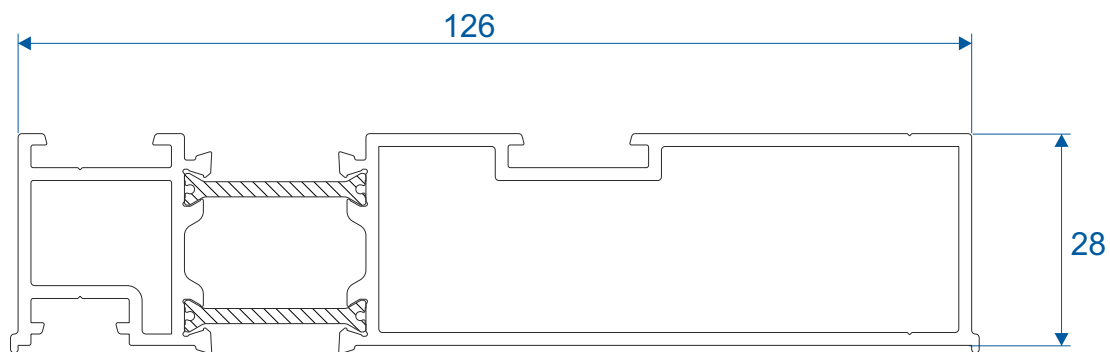

VS Plus Sash

Section Identification Guide

DURATION
WINDOWS

Contents

Head	3
Jambs	4
Cills	5
Sashes - Striped	6
Sashes - Flat	7
Beads & Extras	8

Sections

Flush Cill - Slim & Deep Rail	9
Projection Cill - Slim & Deep Rail	10
Interlocks - Striped & Flat	11
Head	12
Deep Jamb - Striped & Flat	13
Slim Jamb - Striped & Flat	14

Head & Jamb

VS011 - Head Frame

Jambs

VS012 - Deep Jamb

VS112 - Slim Jamb

Cill

VS010 - Flush Cill

VS110 - 180mm Projection Cill

Sashes - Striped

VS020 - Top & Bottom Rail

VS025 - Deep Bottom Rail

VS021 - Interlock Top Panel

VS022 - Interlock Bottom Panel

VS023 - Vertical Member

VS024 - Vertical Member

VS030 - Interlock Cap