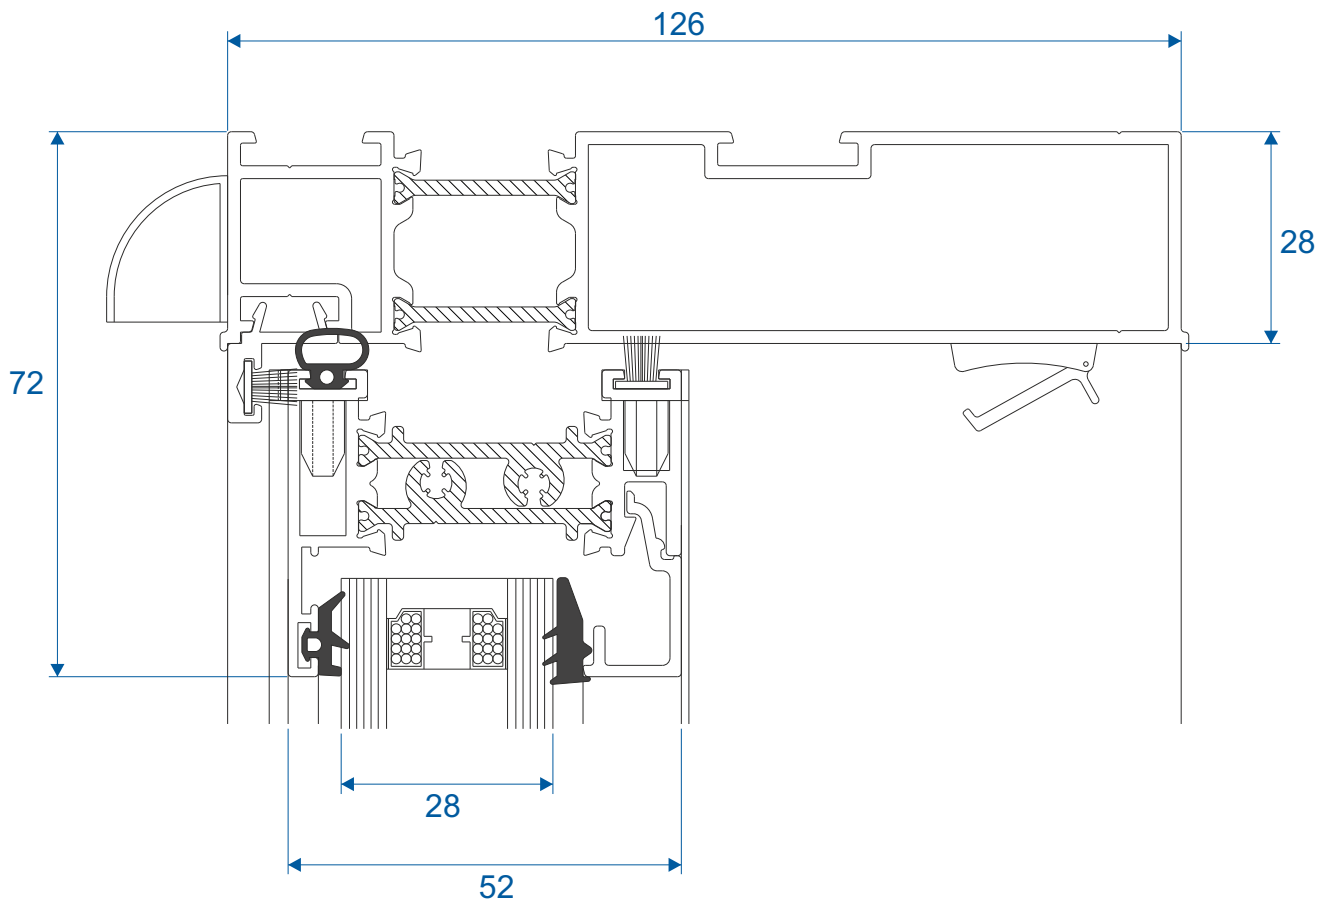

VL75 - Coupling Clip

VS052 - Travel Stop

ZSB246 - 25mm Flat Astragal

Sections - Flush Cill

With Slim Bottom Rail

With Deep Bottom Rail

Sections - Projection Cill

With Slim Bottom Rail

With Deep Bottom Rail

Sections - Interlock

Striped Sash

Flat Sash

Sections - Head

With Optional Trickle Vent

Sections - Deep Jamb

Striped Sash

Flat Sash

Sections - Slim Jamb

Striped Sash

Flat Sash

Duration Windows
Thames Development
Charfleets Road
Canvey Island
Essex. SS8 0PQ

sales@duration.co.uk
www.duration.co.uk

Head Office 01268 681612
Showroom 01268 695100