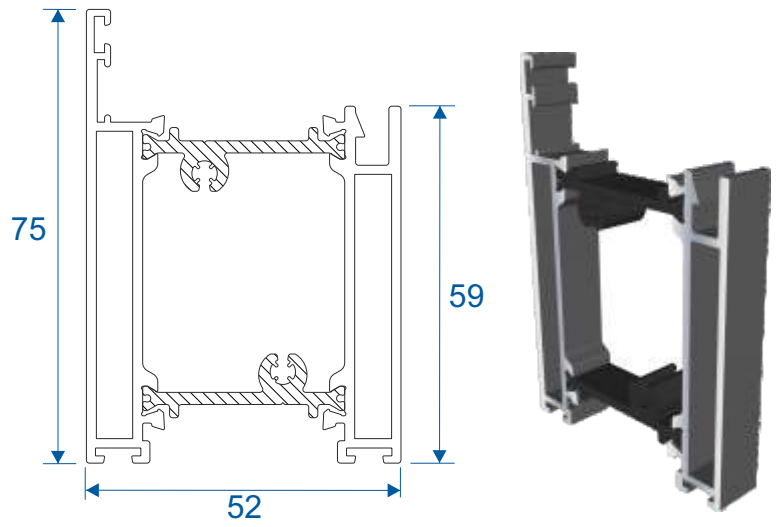

VS Plus Sash

Section Identification Guide

DURATION
WINDOWS

Contents

Head	3
Jambs	4
Cills	5
Sashes - Striped	6
Sashes - Flat	7
Beads & Extras	8

Sections

Flush Cill - Slim & Deep Rail	9
Projection Cill - Slim & Deep Rail	10
Interlocks - Striped & Flat	11
Head	12
Deep Jamb - Striped & Flat	13
Slim Jamb - Striped & Flat	14

Sashes - Striped

VS020 - Top & Bottom Rail

VS025 - Deep Bottom Rail

VS021 - Interlock Top Panel

VS022 - Interlock Bottom Panel

VS023 - Vertical Member

VS024 - Vertical Member

VS030 - Interlock Cap

Sashes - Flat

VS020 - Top & Bottom Rail

VS025 - Deep Bottom Rail

VS021 - Interlock Top Panel

VS022 - Interlock Bottom Panel

VS123 - Vertical Member

VS124 - Vertical Member

VS130 - Interlock Cap

VL75 - Coupling Clip

VS052 - Travel Stop

ZSB246 - 25mm Flat Astragal

Sections - Flush Cill

With Slim Bottom Rail

With Deep Bottom Rail

Sections - Projection Cill

With Slim Bottom Rail