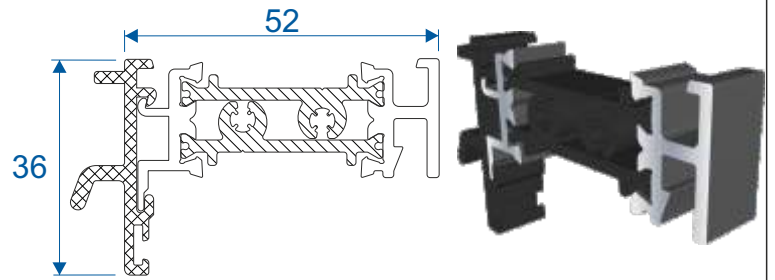

Sashes - Striped

VS020 - Top & Bottom Rail

VS025 - Deep Bottom Rail

VS021 - Interlock Top Panel

VS022 - Interlock Bottom Panel

VS023 - Vertical Member

VS024 - Vertical Member

VS030 - Interlock Cap

Sashes - Flat

VS020 - Top & Bottom Rail

VS025 - Deep Bottom Rail

VS021 - Interlock Top Panel

VS022 - Interlock Bottom Panel

VS123 - Vertical Member

VS124 - Vertical Member

VS130 - Interlock Cap

Beads & Extras

VS044 - Internal Bead 24mm

VS045 - Internal Bead 28mm

VS046 - External Bead

VS041 - Wool Pile Carrier

VS031 - External PVC Interlock

VS032 - Internal PVC Interlock

EF422 - Cill Insert Clip

VL75 - Coupling Clip

VS052 - Travel Stop

ZSB246 - 25mm Flat Astragal

Sections - Flush Cill

With Slim Bottom Rail

With Deep Bottom Rail

Sections - Projection Cill

With Slim Bottom Rail