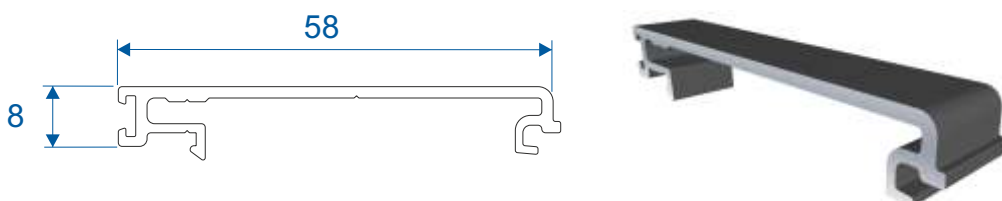

Sashes - Striped

VS020 - Top & Bottom Rail

VS025 - Deep Bottom Rail

VS021 - Interlock Top Panel

VS022 - Interlock Bottom Panel

VS023 - Vertical Member

VS024 - Vertical Member

VS030 - Interlock Cap

Sashes - Flat

VS020 - Top & Bottom Rail

VS025 - Deep Bottom Rail

VS021 - Interlock Top Panel

VS022 - Interlock Bottom Panel

VS123 - Vertical Member

VS124 - Vertical Member

VS130 - Interlock Cap

VL75 - Coupling Clip

VS052 - Travel Stop

ZSB246 - 25mm Flat Astragal

Sections - Flush Cill

With Slim Bottom Rail

With Deep Bottom Rail

Sections - Projection Cill

With Slim Bottom Rail

With Deep Bottom Rail

Sections - Interlock

Striped Sash

Flat Sash

Sections - Head

With Optional Trickle Vent

Sections - Deep Jamb

Striped Sash