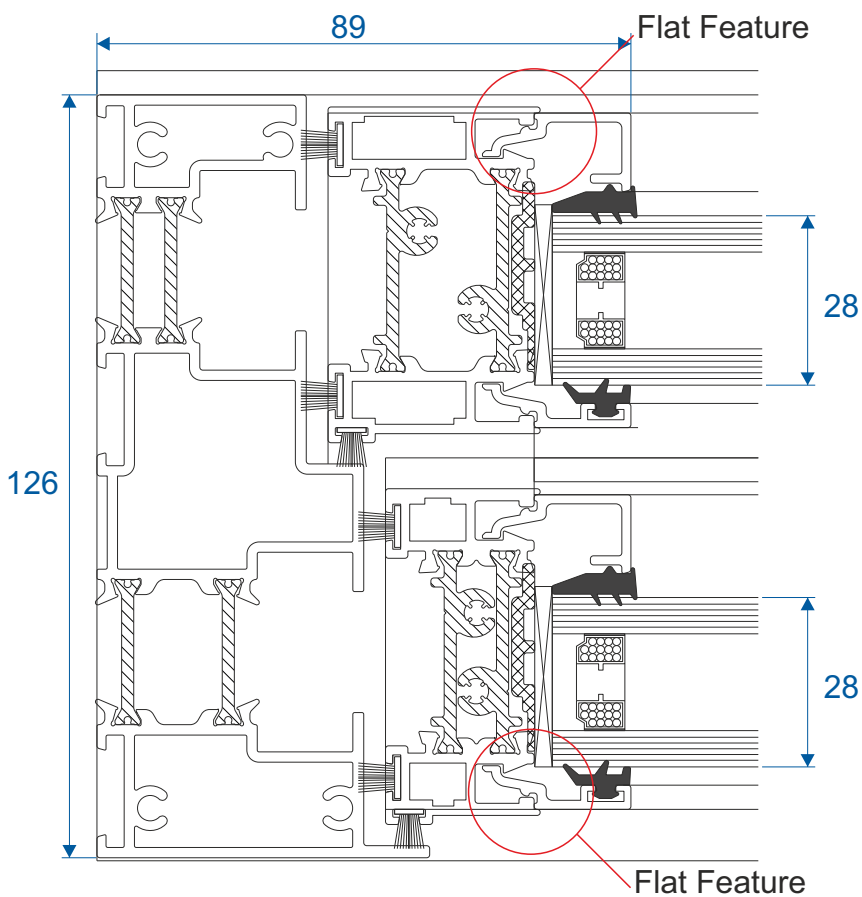

With Deep Bottom Rail

Sections - Interlock

Striped Sash

Flat Sash

Sections - Head

With Optional Trickle Vent

Sections - Deep Jamb

Striped Sash

Flat Sash

Sections - Slim Jamb

Striped Sash

Flat Sash

Duration Windows
Thames Development
Charfleets Road
Canvey Island
Essex. SS8 0PQ

sales@duration.co.uk
www.duration.co.uk

Head Office 01268 681612
Showroom 01268 695100