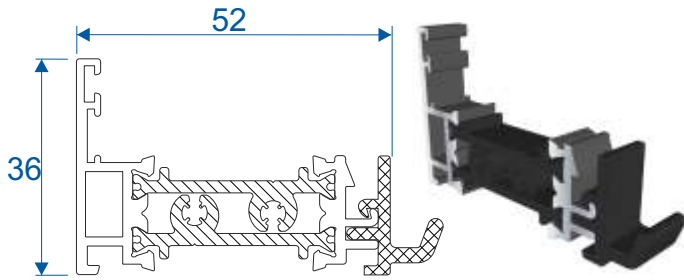

VS Plus Sash

Section Identification Guide

DURATION
WINDOWS

Contents

Head	3
Jambs	4
Cills	5
Sashes - Striped	6
Sashes - Flat	7
Beads & Extras	8

Sections

Flush Cill - Slim & Deep Rail	9
Projection Cill - Slim & Deep Rail	10
Interlocks - Striped & Flat	11
Head	12
Deep Jamb - Striped & Flat	13
Slim Jamb - Striped & Flat	14

Sashes - Striped

VS020 - Top & Bottom Rail

VS025 - Deep Bottom Rail

VS021 - Interlock Top Panel

VS022 - Interlock Bottom Panel

VS023 - Vertical Member

VS024 - Vertical Member

VS030 - Interlock Cap

Sashes - Flat

VS020 - Top & Bottom Rail

VS025 - Deep Bottom Rail

VS021 - Interlock Top Panel

VS022 - Interlock Bottom Panel

VS123 - Vertical Member

VS124 - Vertical Member

VS130 - Interlock Cap

VL75 - Coupling Clip

VS052 - Travel Stop

ZSB246 - 25mm Flat Astragal

Sections - Flush Cill

With Slim Bottom Rail

With Deep Bottom Rail

Sections - Projection Cill

With Slim Bottom Rail