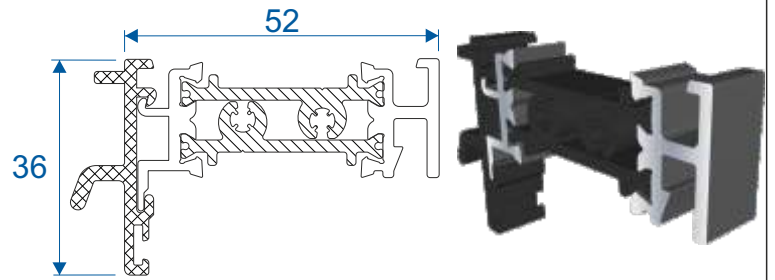

VS Plus Sash

Section Identification Guide

DURATION
WINDOWS

Contents

Head	3
Jambs	4
Cills	5
Sashes - Striped	6
Sashes - Flat	7
Beads & Extras	8

Sections

Flush Cill - Slim & Deep Rail	9
Projection Cill - Slim & Deep Rail	10
Interlocks - Striped & Flat	11
Head	12
Deep Jamb - Striped & Flat	13
Slim Jamb - Striped & Flat	14

Sashes - Striped

VS020 - Top & Bottom Rail

VS025 - Deep Bottom Rail

VS021 - Interlock Top Panel

VS022 - Interlock Bottom Panel

VS023 - Vertical Member

VS024 - Vertical Member

VS030 - Interlock Cap

Sashes - Flat

VS020 - Top & Bottom Rail

VS025 - Deep Bottom Rail

VS021 - Interlock Top Panel

VS022 - Interlock Bottom Panel

VS123 - Vertical Member

VS124 - Vertical Member

VS130 - Interlock Cap

With Deep Bottom Rail

Sections - Interlock

Striped Sash

Flat Sash

Sections - Head

With Optional Trickle Vent

Sections - Deep Jamb

Striped Sash