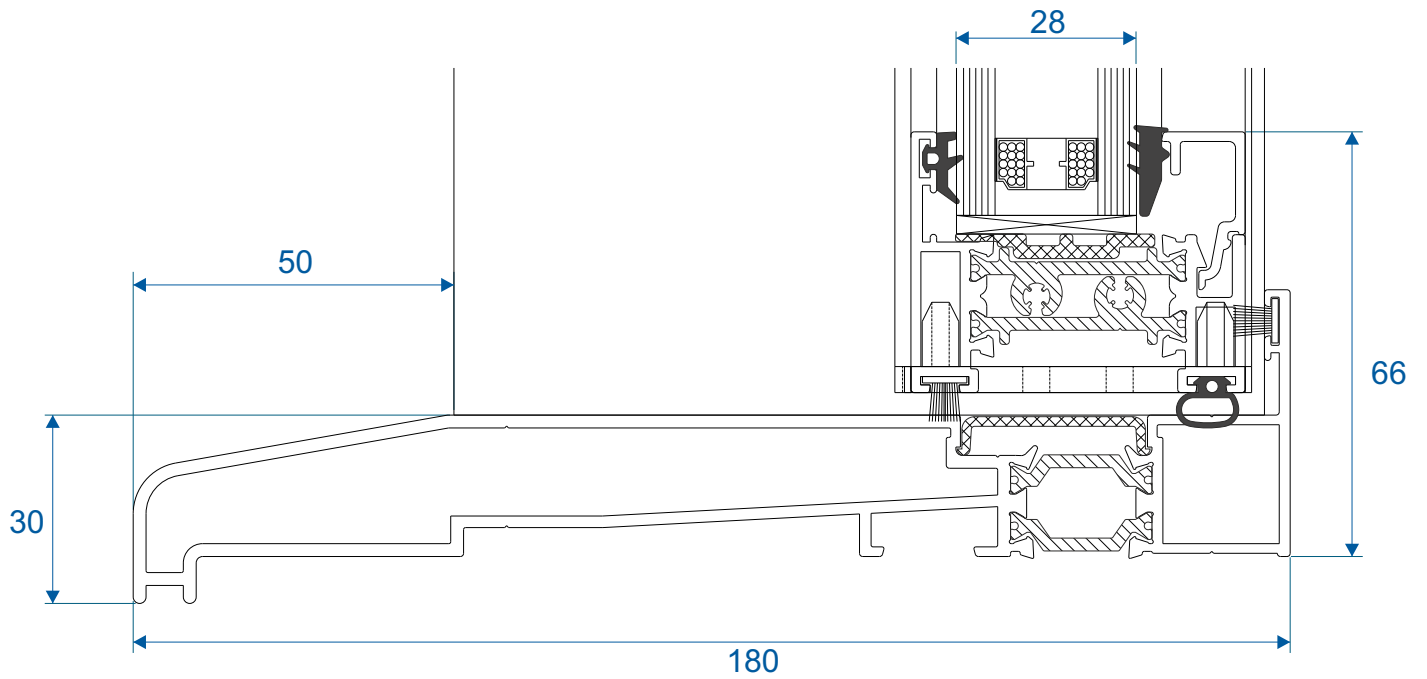

VL75 - Coupling Clip

VS052 - Travel Stop

ZSB246 - 25mm Flat Astragal

Sections - Flush Cill

With Slim Bottom Rail

With Deep Bottom Rail

Sections - Projection Cill

With Slim Bottom Rail

With Deep Bottom Rail

Sections - Interlock

Striped Sash

Flat Sash

Sections - Head

With Optional Trickle Vent

Sections - Deep Jamb

Striped Sash

Flat Sash

Sections - Slim Jamb

Striped Sash

Flat Sash

Duration Windows
Thames Development
Charfleets Road
Canvey Island
Essex. SS8 0PQ

sales@duration.co.uk
www.duration.co.uk

Head Office 01268 681612
Showroom 01268 695100