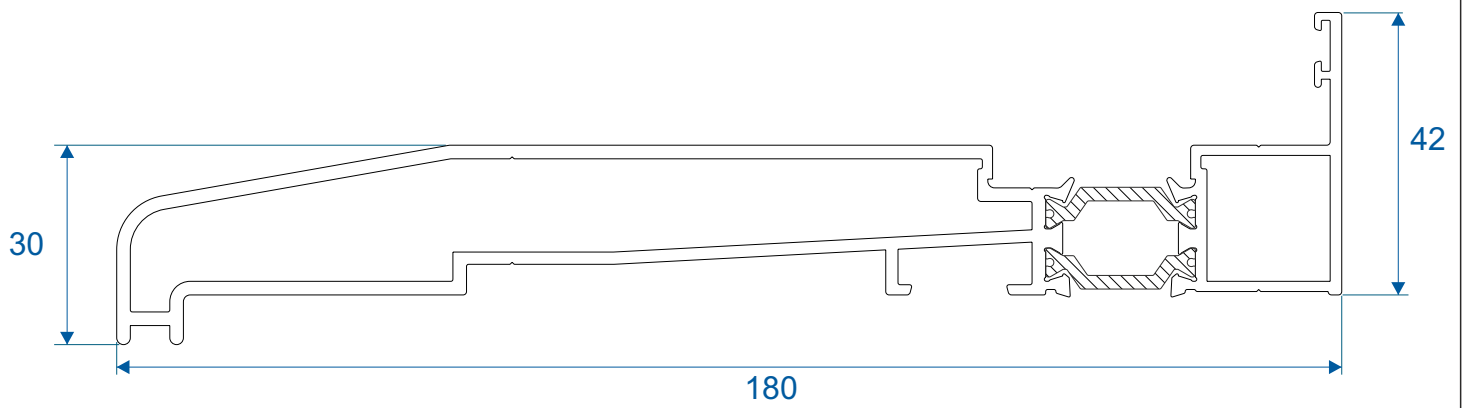

VS Plus Sash

Section Identification Guide

DURATION
WINDOWS

Contents

Head	3
Jambs	4
Cills	5
Sashes - Striped	6
Sashes - Flat	7
Beads & Extras	8

Sections

Flush Cill - Slim & Deep Rail	9
Projection Cill - Slim & Deep Rail	10
Interlocks - Striped & Flat	11
Head	12
Deep Jamb - Striped & Flat	13
Slim Jamb - Striped & Flat	14

Head & Jamb

VS011 - Head Frame

Jambs

VS012 - Deep Jamb

VS112 - Slim Jamb

Cill

VS010 - Flush Cill

VS110 - 180mm Projection Cill

Sashes - Striped

VS020 - Top & Bottom Rail

VS025 - Deep Bottom Rail

VS021 - Interlock Top Panel

VS022 - Interlock Bottom Panel

VS023 - Vertical Member

VS024 - Vertical Member

VS030 - Interlock Cap

Sashes - Flat

VS020 - Top & Bottom Rail

VS025 - Deep Bottom Rail

VS021 - Interlock Top Panel

VS022 - Interlock Bottom Panel

VS123 - Vertical Member

VS124 - Vertical Member

VS130 - Interlock Cap