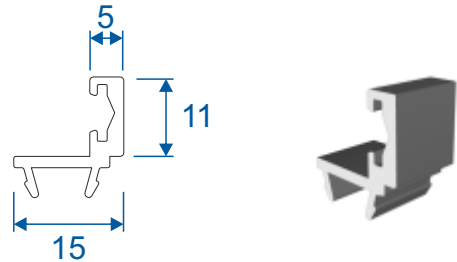

Sashes - Flat

VS020 - Top & Bottom Rail

VS025 - Deep Bottom Rail

VS021 - Interlock Top Panel

VS022 - Interlock Bottom Panel

VS123 - Vertical Member

VS124 - Vertical Member

VS130 - Interlock Cap

Beads & Extras

VS044 - Internal Bead 24mm

VS045 - Internal Bead 28mm

VS046 - External Bead

VS041 - Wool Pile Carrier

VS031 - External PVC Interlock

VS032 - Internal PVC Interlock

EF422 - Cill Insert Clip

VL75 - Coupling Clip

VS052 - Travel Stop

ZSB246 - 25mm Flat Astragal

Sections - Flush Cill

With Slim Bottom Rail

With Deep Bottom Rail

Sections - Projection Cill

With Slim Bottom Rail

With Deep Bottom Rail

Sections - Interlock

Striped Sash

Flat Sash

Sections - Head

With Optional Trickle Vent

Sections - Deep Jamb

Striped Sash