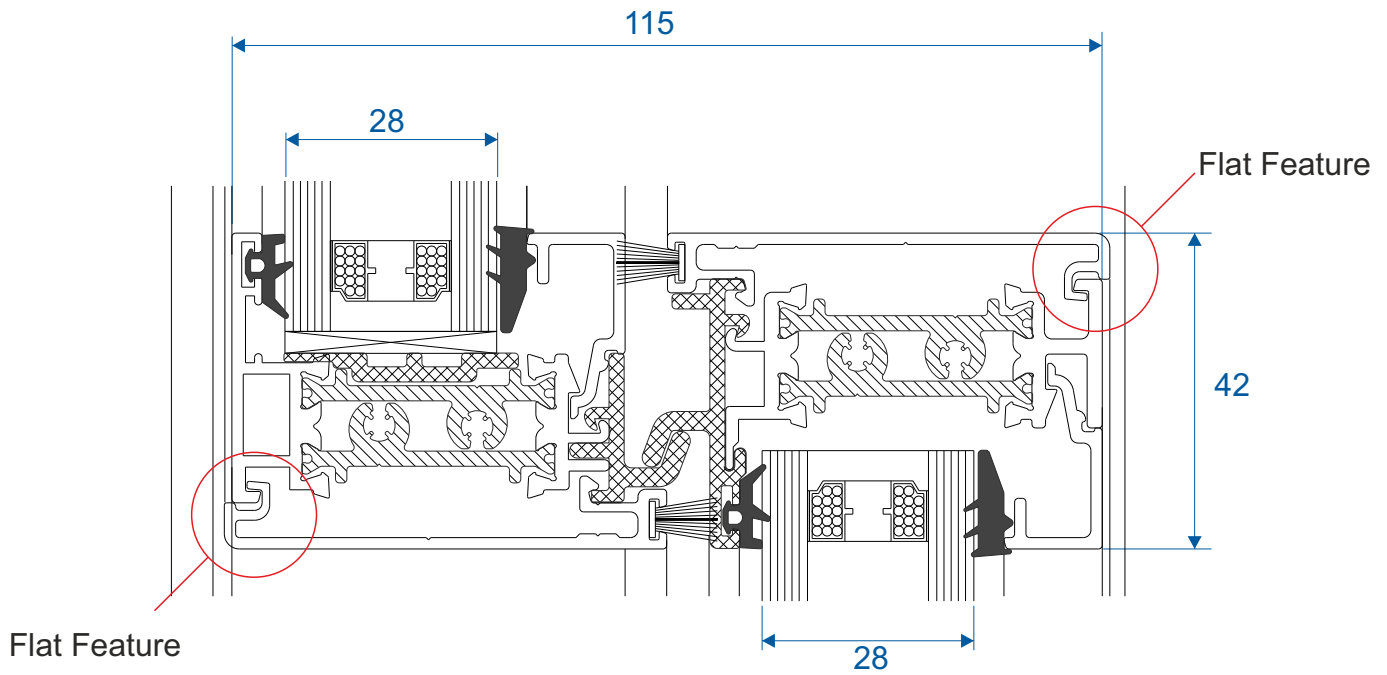

VL75 - Coupling Clip

VS052 - Travel Stop

ZSB246 - 25mm Flat Astragal

Sections - Flush Cill

With Slim Bottom Rail

With Deep Bottom Rail

Sections - Projection Cill

With Slim Bottom Rail

With Deep Bottom Rail

Sections - Interlock

Striped Sash

Flat Sash

Sections - Head

With Optional Trickle Vent

Sections - Deep Jamb

Striped Sash

Flat Sash

Sections - Slim Jamb

Striped Sash

Flat Sash

Duration Windows
Thames Development
Charfleets Road
Canvey Island
Essex. SS8 0PQ

sales@duration.co.uk
www.duration.co.uk

Head Office 01268 681612
Showroom 01268 695100