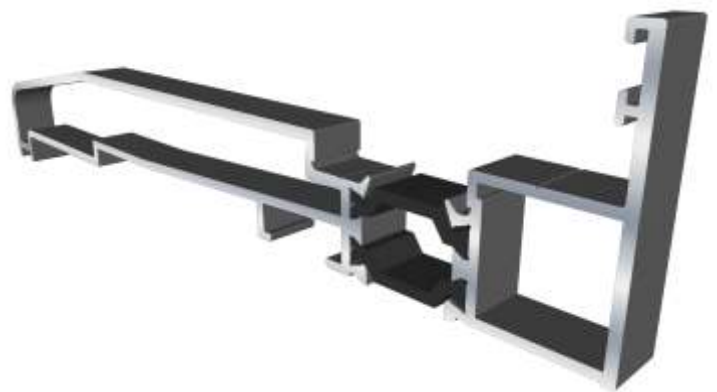

Head & Jamb

VS011 - Head Frame

Jambs

VS012 - Deep Jamb

VS112 - Slim Jamb

Cill

VS010 - Flush Cill

VS110 - 180mm Projection Cill

Sashes - Striped

VS020 - Top & Bottom Rail

VS025 - Deep Bottom Rail

VS021 - Interlock Top Panel

VS022 - Interlock Bottom Panel

VS023 - Vertical Member

VS024 - Vertical Member

VS030 - Interlock Cap

Sashes - Flat

VS020 - Top & Bottom Rail

VS025 - Deep Bottom Rail

VS021 - Interlock Top Panel

VS022 - Interlock Bottom Panel

VS123 - Vertical Member

VS124 - Vertical Member

VS130 - Interlock Cap

With Deep Bottom Rail

Sections - Interlock

Striped Sash

Flat Sash

Sections - Head

With Optional Trickle Vent

Sections - Deep Jamb

Striped Sash