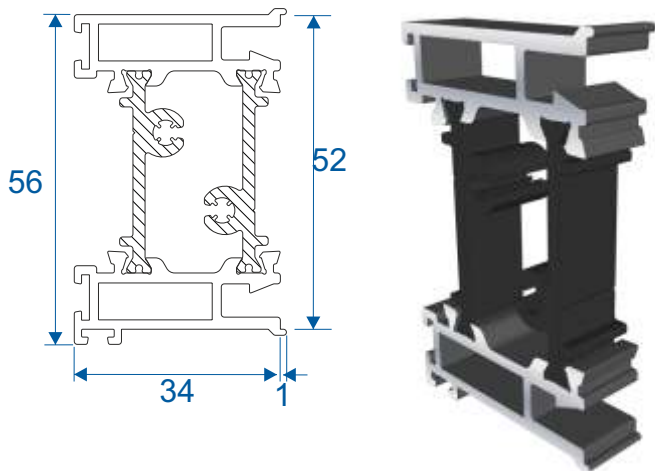

VS Plus Sash

Section Identification Guide

DURATION
WINDOWS

Contents

Head	3
Jambs	4
Cills	5
Sashes - Striped	6
Sashes - Flat	7
Beads & Extras	8

Sections

Flush Cill - Slim & Deep Rail	9
Projection Cill - Slim & Deep Rail	10
Interlocks - Striped & Flat	11
Head	12
Deep Jamb - Striped & Flat	13
Slim Jamb - Striped & Flat	14

Sashes - Striped

VS020 - Top & Bottom Rail

VS025 - Deep Bottom Rail

VS021 - Interlock Top Panel

VS022 - Interlock Bottom Panel

VS023 - Vertical Member

VS024 - Vertical Member

VS030 - Interlock Cap

Sashes - Flat

VS020 - Top & Bottom Rail

VS025 - Deep Bottom Rail

VS021 - Interlock Top Panel

VS022 - Interlock Bottom Panel

VS123 - Vertical Member

VS124 - Vertical Member

VS130 - Interlock Cap

VL75 - Coupling Clip

VS052 - Travel Stop

ZSB246 - 25mm Flat Astragal

Sections - Flush Cill

With Slim Bottom Rail

With Deep Bottom Rail

Sections - Projection Cill

With Slim Bottom Rail