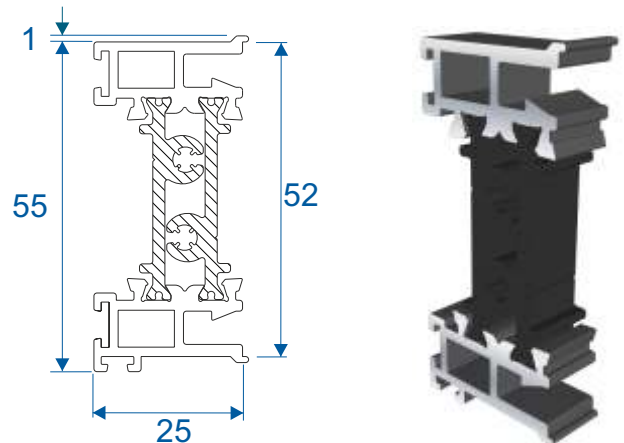

VS Plus Sash

Section Identification Guide

DURATION
WINDOWS

Contents

Head	3
Jambs	4
Cills	5
Sashes - Striped	6
Sashes - Flat	7
Beads & Extras	8

Sections

Flush Cill - Slim & Deep Rail	9
Projection Cill - Slim & Deep Rail	10
Interlocks - Striped & Flat	11
Head	12
Deep Jamb - Striped & Flat	13
Slim Jamb - Striped & Flat	14

Sashes - Striped

VS020 - Top & Bottom Rail

VS025 - Deep Bottom Rail

VS021 - Interlock Top Panel

VS022 - Interlock Bottom Panel

VS023 - Vertical Member

VS024 - Vertical Member

VS030 - Interlock Cap

Sashes - Flat

VS020 - Top & Bottom Rail

VS025 - Deep Bottom Rail

VS021 - Interlock Top Panel

VS022 - Interlock Bottom Panel

VS123 - Vertical Member

VS124 - Vertical Member

VS130 - Interlock Cap

VL75 - Coupling Clip

VS052 - Travel Stop

ZSB246 - 25mm Flat Astragal

Sections - Flush Cill

With Slim Bottom Rail

With Deep Bottom Rail

Sections - Projection Cill

With Slim Bottom Rail