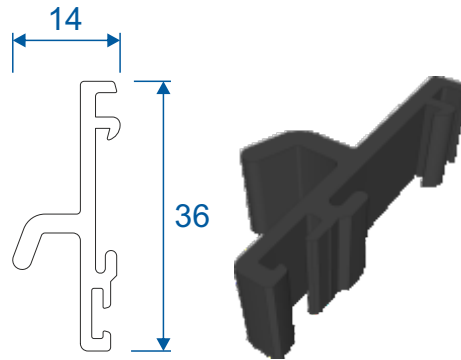

Sashes - Flat

VS020 - Top & Bottom Rail

VS025 - Deep Bottom Rail

VS021 - Interlock Top Panel

VS022 - Interlock Bottom Panel

VS123 - Vertical Member

VS124 - Vertical Member

VS130 - Interlock Cap

Beads & Extras

VS044 - Internal Bead 24mm

VS045 - Internal Bead 28mm

VS046 - External Bead

VS041 - Wool Pile Carrier

VS031 - External PVC Interlock

VS032 - Internal PVC Interlock

EF422 - Cill Insert Clip

VL75 - Coupling Clip

VS052 - Travel Stop

ZSB246 - 25mm Flat Astragal

Sections - Flush Cill

With Slim Bottom Rail

With Deep Bottom Rail

Sections - Projection Cill

With Slim Bottom Rail

With Deep Bottom Rail

Sections - Interlock

Striped Sash

Flat Sash

Sections - Head

With Optional Trickle Vent

Sections - Deep Jamb

Striped Sash