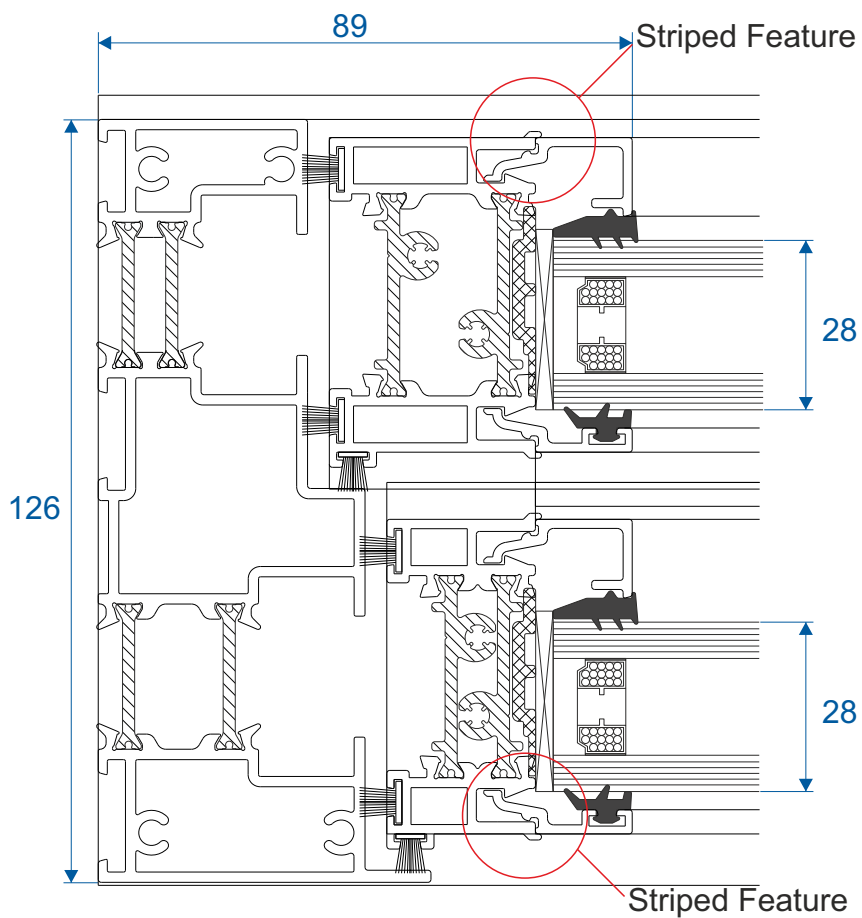

VL75 - Coupling Clip

VS052 - Travel Stop

ZSB246 - 25mm Flat Astragal

Sections - Flush Cill

With Slim Bottom Rail

With Deep Bottom Rail

Sections - Projection Cill

With Slim Bottom Rail

With Deep Bottom Rail

Sections - Interlock

Striped Sash

Flat Sash

Sections - Head

With Optional Trickle Vent

Sections - Deep Jamb

Striped Sash

Flat Sash

Sections - Slim Jamb

Striped Sash

Flat Sash

Duration Windows
Thames Development
Charfleets Road
Canvey Island
Essex. SS8 0PQ

sales@duration.co.uk
www.duration.co.uk

Head Office 01268 681612
Showroom 01268 695100