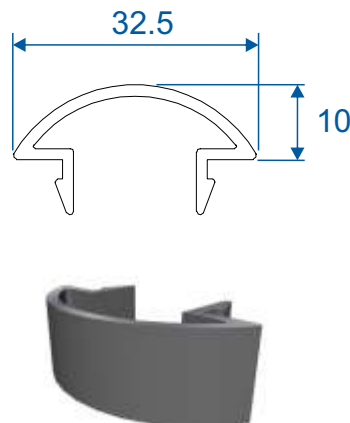

Sashes - Flat

VS020 - Top & Bottom Rail

VS025 - Deep Bottom Rail

VS021 - Interlock Top Panel

VS022 - Interlock Bottom Panel

VS123 - Vertical Member

VS124 - Vertical Member

VS130 - Interlock Cap

Beads & Extras

VS044 - Internal Bead 24mm

VS045 - Internal Bead 28mm

VS046 - External Bead

VS041 - Wool Pile Carrier

VS031 - External PVC Interlock

VS032 - Internal PVC Interlock

EF422 - Cill Insert Clip

VL75 - Coupling Clip

VS052 - Travel Stop

ZSB246 - 25mm Flat Astragal

Sections - Flush Cill

With Slim Bottom Rail

With Deep Bottom Rail

Sections - Projection Cill

With Slim Bottom Rail

With Deep Bottom Rail

Sections - Interlock

Striped Sash

Flat Sash

Sections - Head

With Optional Trickle Vent

Sections - Deep Jamb

Striped Sash