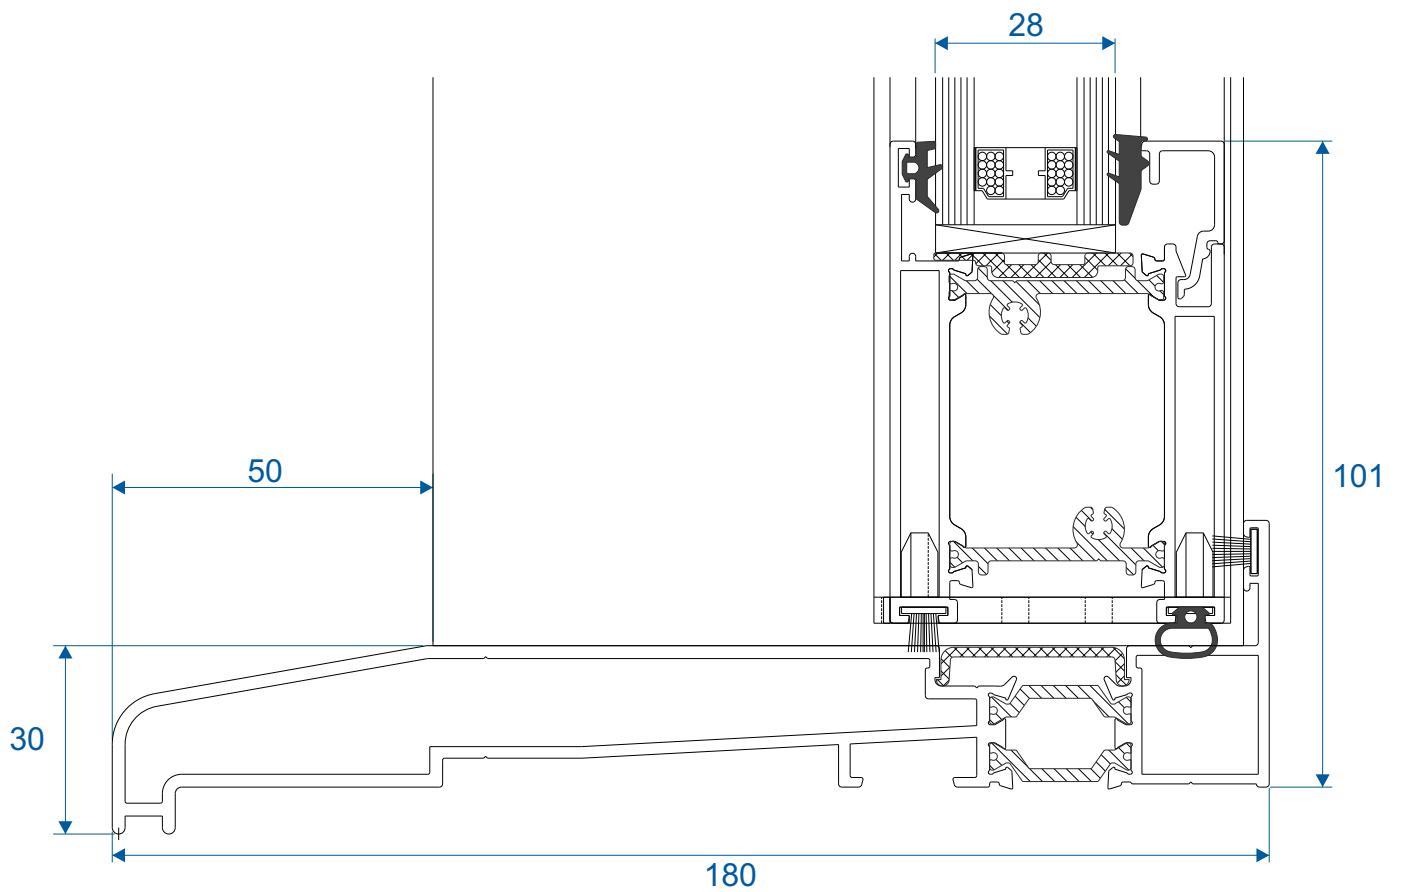

VL75 - Coupling Clip

VS052 - Travel Stop

ZSB246 - 25mm Flat Astragal

Sections - Flush Cill

With Slim Bottom Rail

With Deep Bottom Rail

Sections - Projection Cill

With Slim Bottom Rail

With Deep Bottom Rail

Sections - Interlock

Striped Sash

Flat Sash

Sections - Head

With Optional Trickle Vent

Sections - Deep Jamb

Striped Sash

Flat Sash

Sections - Slim Jamb

Striped Sash

Flat Sash

Duration Windows
Thames Development
Charfleets Road
Canvey Island
Essex. SS8 0PQ

sales@duration.co.uk
www.duration.co.uk

Head Office 01268 681612
Showroom 01268 695100