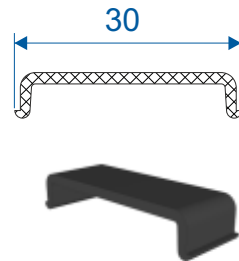

Sashes - Flat

VS020 - Top & Bottom Rail

VS025 - Deep Bottom Rail

VS021 - Interlock Top Panel

VS022 - Interlock Bottom Panel

VS123 - Vertical Member

VS124 - Vertical Member

VS130 - Interlock Cap

Beads & Extras

VS044 - Internal Bead 24mm

VS045 - Internal Bead 28mm

VS046 - External Bead

VS041 - Wool Pile Carrier

VS031 - External PVC Interlock

VS032 - Internal PVC Interlock

EF422 - Cill Insert Clip

VL75 - Coupling Clip

VS052 - Travel Stop

ZSB246 - 25mm Flat Astragal

Sections - Flush Cill

With Slim Bottom Rail

With Deep Bottom Rail

Sections - Projection Cill

With Slim Bottom Rail

With Deep Bottom Rail

Sections - Interlock

Striped Sash

Flat Sash

Sections - Head

With Optional Trickle Vent

Sections - Deep Jamb

Striped Sash