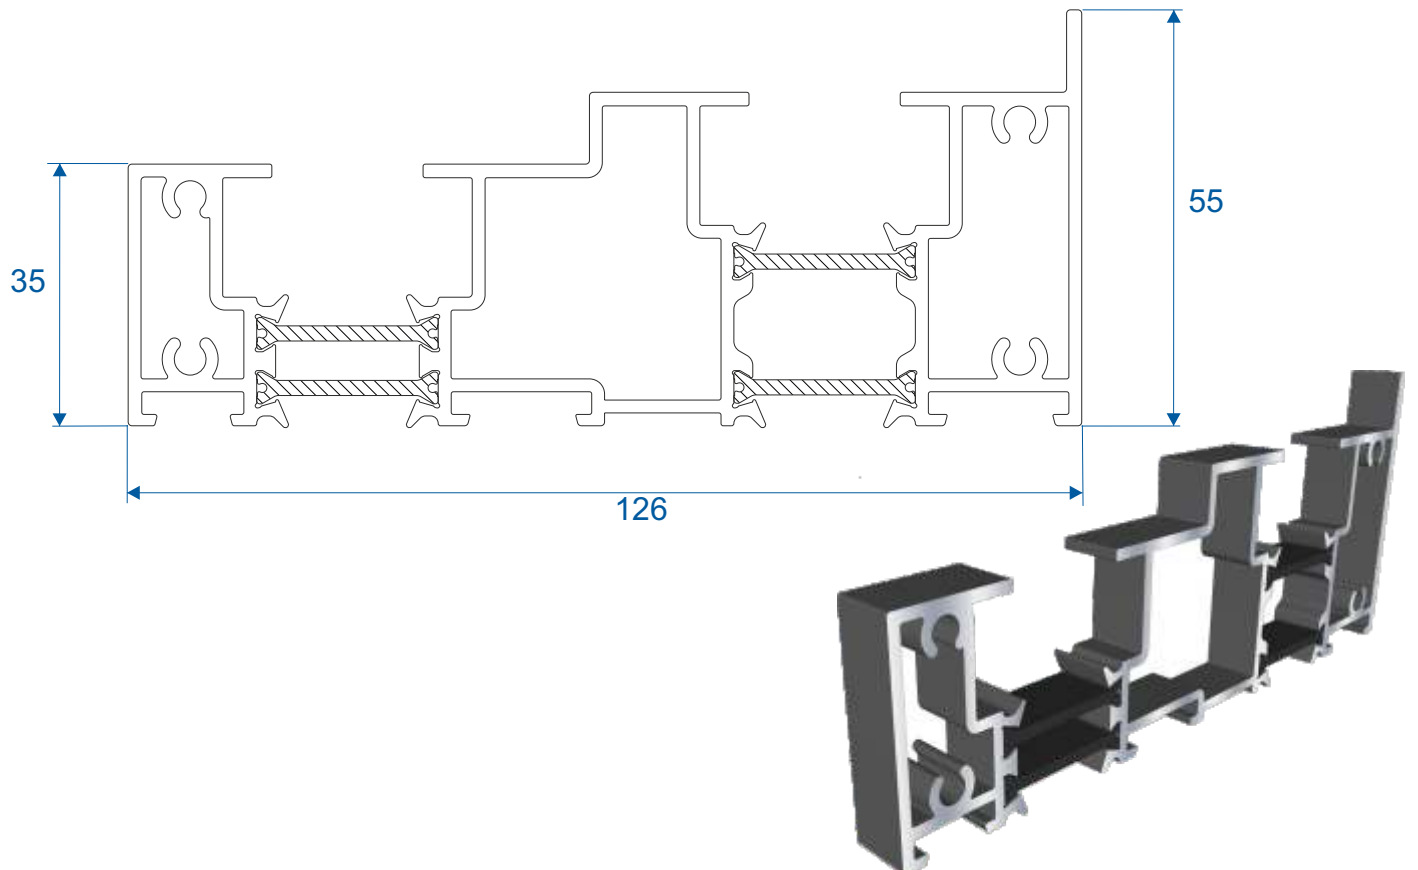

VS Plus Sash

Section Identification Guide

DURATION
WINDOWS

Contents

Head	3
Jambs	4
Cills	5
Sashes - Striped	6
Sashes - Flat	7
Beads & Extras	8

Sections

Flush Cill - Slim & Deep Rail	9
Projection Cill - Slim & Deep Rail	10
Interlocks - Striped & Flat	11
Head	12
Deep Jamb - Striped & Flat	13
Slim Jamb - Striped & Flat	14

Head & Jamb

VS011 - Head Frame

Jambs

VS012 - Deep Jamb

VS112 - Slim Jamb

Cill

VS010 - Flush Cill

VS110 - 180mm Projection Cill

Sashes - Striped

VS020 - Top & Bottom Rail

VS025 - Deep Bottom Rail

VS021 - Interlock Top Panel

VS022 - Interlock Bottom Panel

VS023 - Vertical Member

VS024 - Vertical Member

VS030 - Interlock Cap

Sashes - Flat

VS020 - Top & Bottom Rail

VS025 - Deep Bottom Rail

VS021 - Interlock Top Panel

VS022 - Interlock Bottom Panel

VS123 - Vertical Member

VS124 - Vertical Member

VS130 - Interlock Cap