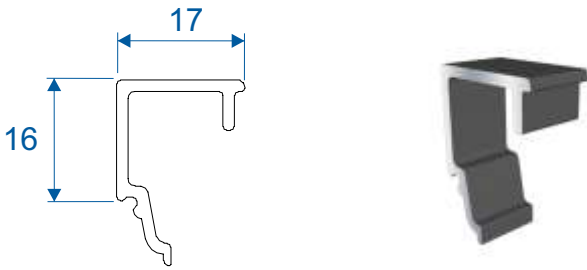

Sashes - Striped

VS020 - Top & Bottom Rail

VS025 - Deep Bottom Rail

VS021 - Interlock Top Panel

VS022 - Interlock Bottom Panel

VS023 - Vertical Member

VS024 - Vertical Member

VS030 - Interlock Cap

Sashes - Flat

VS020 - Top & Bottom Rail

VS025 - Deep Bottom Rail

VS021 - Interlock Top Panel

VS022 - Interlock Bottom Panel

VS123 - Vertical Member

VS124 - Vertical Member

VS130 - Interlock Cap

Beads & Extras

VS044 - Internal Bead 24mm

VS045 - Internal Bead 28mm

VS046 - External Bead

VS041 - Wool Pile Carrier

VS031 - External PVC Interlock

VS032 - Internal PVC Interlock

EF422 - Cill Insert Clip

VL75 - Coupling Clip

VS052 - Travel Stop

ZSB246 - 25mm Flat Astragal

Sections - Flush Cill

With Slim Bottom Rail

With Deep Bottom Rail

Sections - Projection Cill

With Slim Bottom Rail