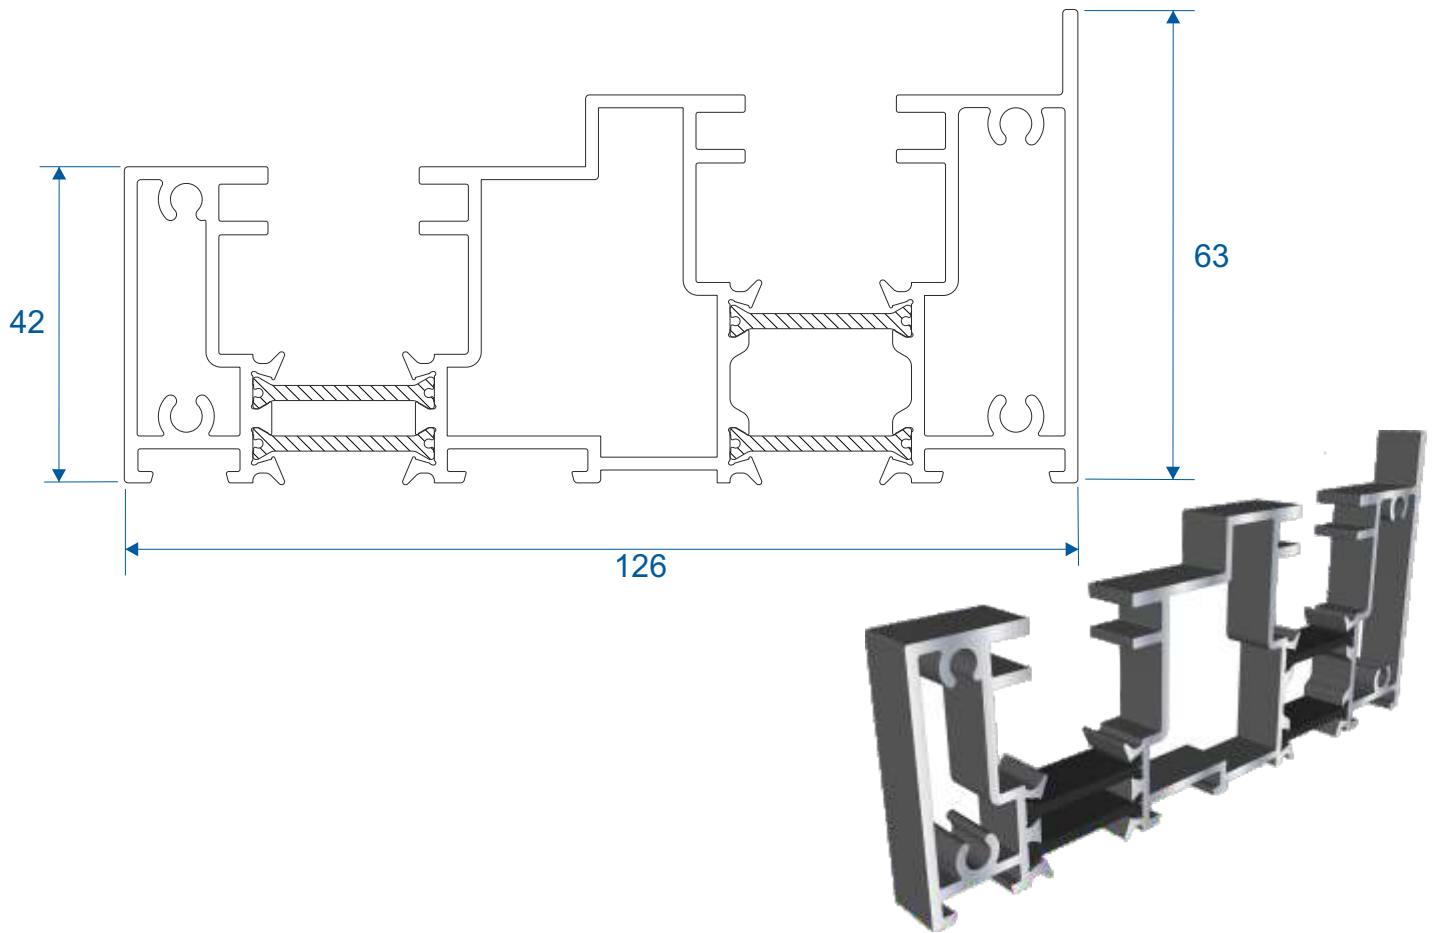

VS Plus Sash

Section Identification Guide

DURATION
WINDOWS

Contents

Head	3
Jambs	4
Cills	5
Sashes - Striped	6
Sashes - Flat	7
Beads & Extras	8

Sections

Flush Cill - Slim & Deep Rail	9
Projection Cill - Slim & Deep Rail	10
Interlocks - Striped & Flat	11
Head	12
Deep Jamb - Striped & Flat	13
Slim Jamb - Striped & Flat	14

Head & Jamb

VS011 - Head Frame

Jambs

VS012 - Deep Jamb

VS112 - Slim Jamb

Cill

VS010 - Flush Cill

VS110 - 180mm Projection Cill

Sashes - Striped

VS020 - Top & Bottom Rail

VS025 - Deep Bottom Rail

VS021 - Interlock Top Panel

VS022 - Interlock Bottom Panel

VS023 - Vertical Member

VS024 - Vertical Member

VS030 - Interlock Cap

Sashes - Flat

VS020 - Top & Bottom Rail

VS025 - Deep Bottom Rail

VS021 - Interlock Top Panel

VS022 - Interlock Bottom Panel

VS123 - Vertical Member

VS124 - Vertical Member

VS130 - Interlock Cap