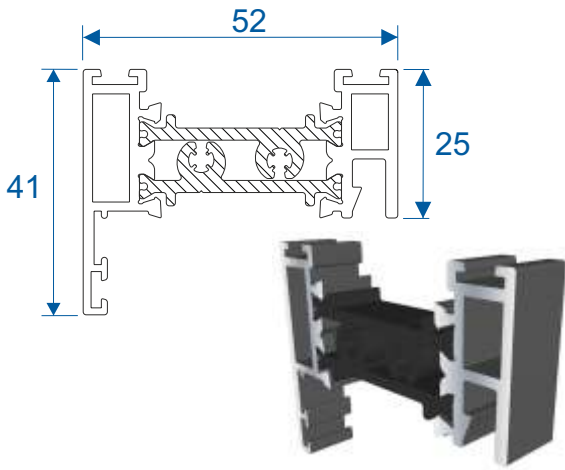

Sashes - Striped

VS020 - Top & Bottom Rail

VS025 - Deep Bottom Rail

VS021 - Interlock Top Panel

VS022 - Interlock Bottom Panel

VS023 - Vertical Member

VS024 - Vertical Member

VS030 - Interlock Cap

Sashes - Flat

VS020 - Top & Bottom Rail

VS025 - Deep Bottom Rail

VS021 - Interlock Top Panel

VS022 - Interlock Bottom Panel

VS123 - Vertical Member

VS124 - Vertical Member

VS130 - Interlock Cap

VL75 - Coupling Clip

VS052 - Travel Stop

ZSB246 - 25mm Flat Astragal

Sections - Flush Cill

With Slim Bottom Rail

With Deep Bottom Rail

Sections - Projection Cill

With Slim Bottom Rail

With Deep Bottom Rail

Sections - Interlock

Striped Sash

Flat Sash

Sections - Head

With Optional Trickle Vent

Sections - Deep Jamb

Striped Sash