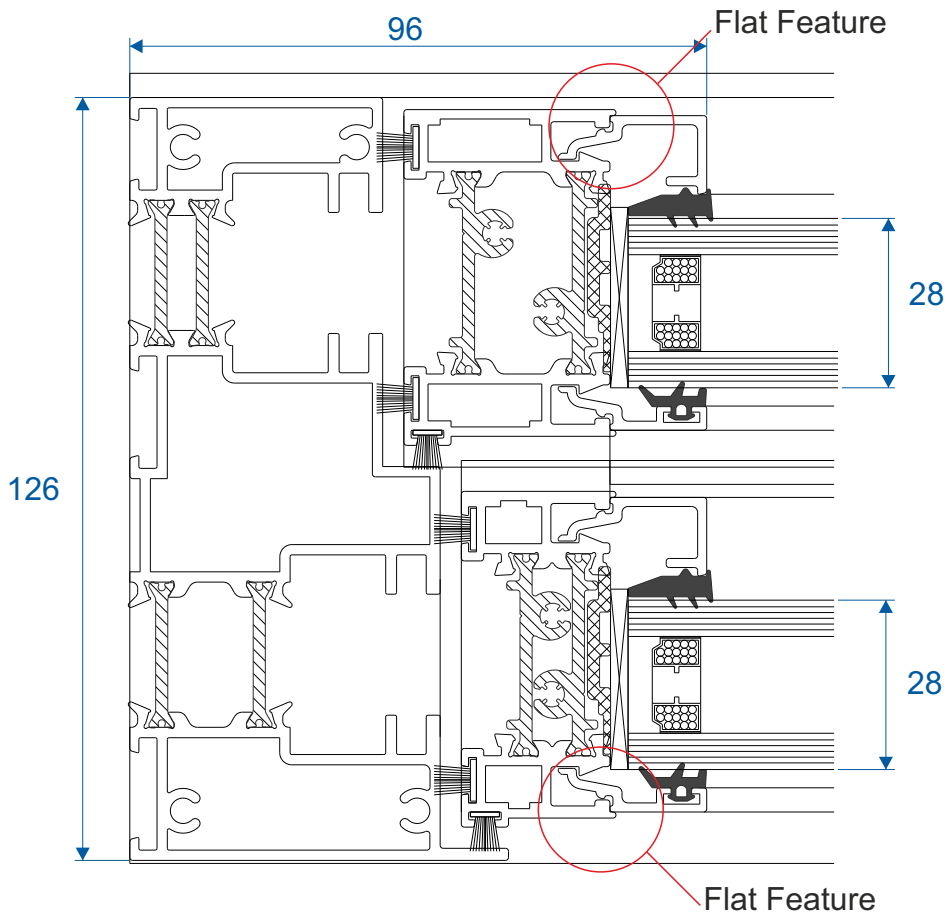

VL75 - Coupling Clip

VS052 - Travel Stop

ZSB246 - 25mm Flat Astragal

Sections - Flush Cill

With Slim Bottom Rail

With Deep Bottom Rail

Sections - Projection Cill

With Slim Bottom Rail

With Deep Bottom Rail

Sections - Interlock

Striped Sash

Flat Sash

Sections - Head

With Optional Trickle Vent

Sections - Deep Jamb

Striped Sash

Flat Sash

Sections - Slim Jamb

Striped Sash

Flat Sash

Duration Windows
Thames Development
Charfleets Road
Canvey Island
Essex. SS8 0PQ

sales@duration.co.uk
www.duration.co.uk

Head Office 01268 681612
Showroom 01268 695100