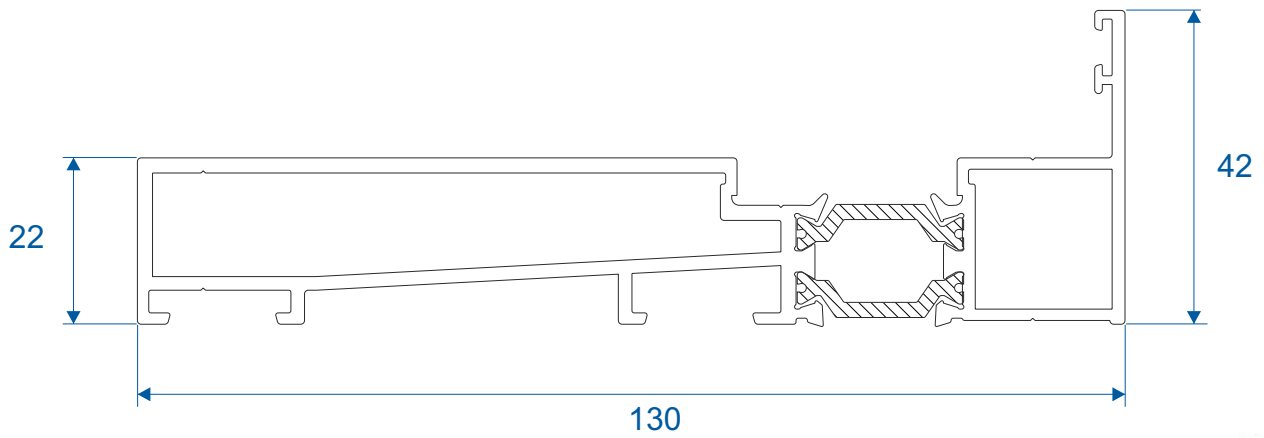

VS Plus Sash

Section Identification Guide

DURATION
WINDOWS

Contents

Head	3
Jambs	4
Cills	5
Sashes - Striped	6
Sashes - Flat	7
Beads & Extras	8

Sections

Flush Cill - Slim & Deep Rail	9
Projection Cill - Slim & Deep Rail	10
Interlocks - Striped & Flat	11
Head	12
Deep Jamb - Striped & Flat	13
Slim Jamb - Striped & Flat	14

Head & Jamb

VS011 - Head Frame

Jambs

VS012 - Deep Jamb

VS112 - Slim Jamb

Cill

VS010 - Flush Cill

VS110 - 180mm Projection Cill

Sashes - Striped

VS020 - Top & Bottom Rail

VS025 - Deep Bottom Rail

VS021 - Interlock Top Panel

VS022 - Interlock Bottom Panel

VS023 - Vertical Member

VS024 - Vertical Member

VS030 - Interlock Cap

Sashes - Flat

VS020 - Top & Bottom Rail

VS025 - Deep Bottom Rail

VS021 - Interlock Top Panel

VS022 - Interlock Bottom Panel

VS123 - Vertical Member

VS124 - Vertical Member

VS130 - Interlock Cap