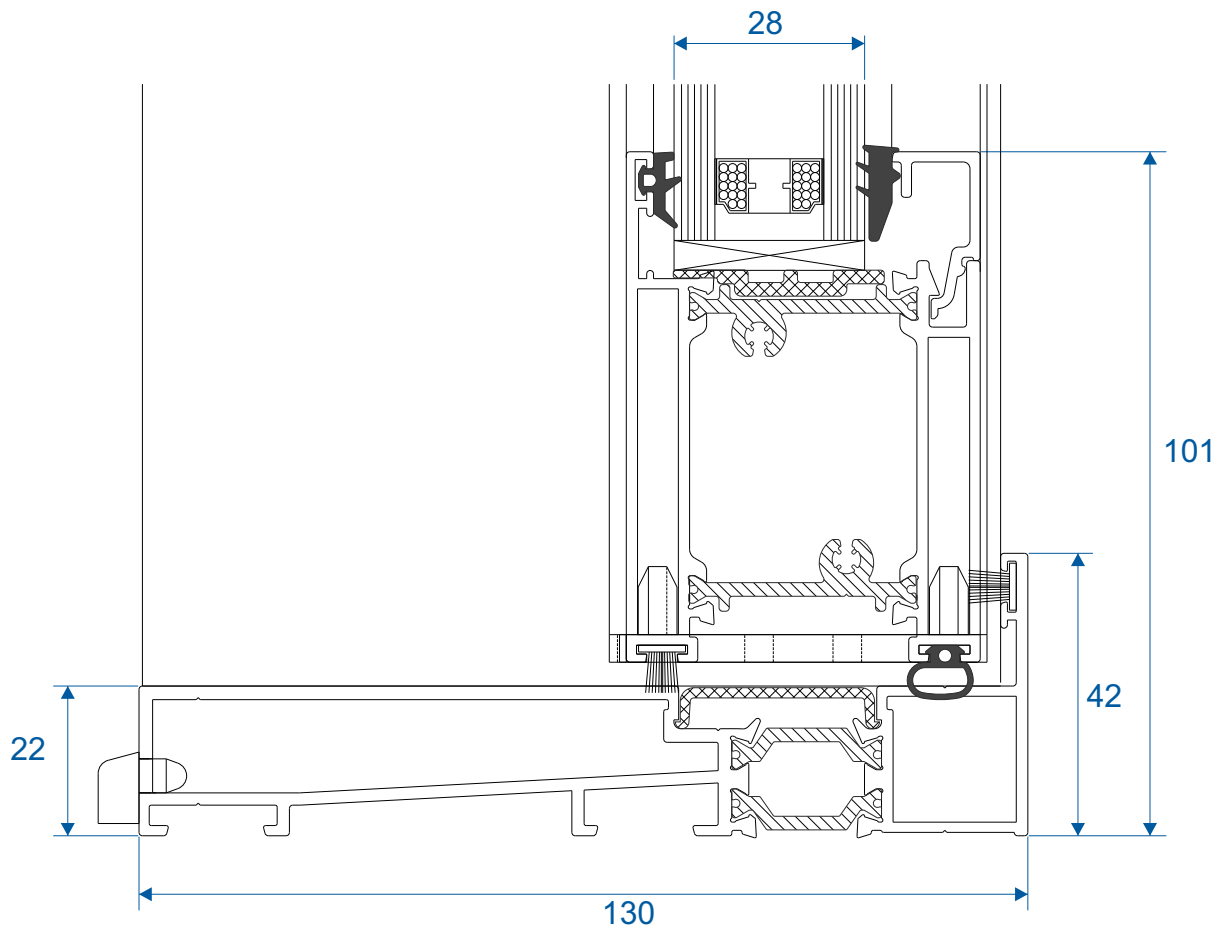

VL75 - Coupling Clip

VS052 - Travel Stop

ZSB246 - 25mm Flat Astragal

Sections - Flush Cill

With Slim Bottom Rail

With Deep Bottom Rail

Sections - Projection Cill

With Slim Bottom Rail

With Deep Bottom Rail

Sections - Interlock

Striped Sash

Flat Sash

Sections - Head

With Optional Trickle Vent

Sections - Deep Jamb

Striped Sash

Flat Sash

Sections - Slim Jamb

Striped Sash

Flat Sash

Duration Windows
Thames Development
Charfleets Road
Canvey Island
Essex. SS8 0PQ

sales@duration.co.uk
www.duration.co.uk

Head Office 01268 681612
Showroom 01268 695100