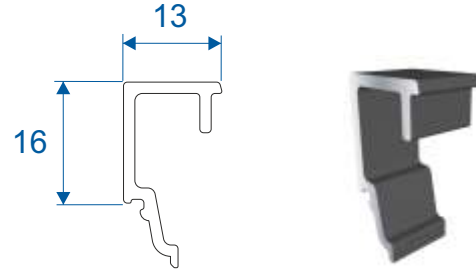

Sashes - Striped

VS020 - Top & Bottom Rail

VS025 - Deep Bottom Rail

VS021 - Interlock Top Panel

VS022 - Interlock Bottom Panel

VS023 - Vertical Member

VS024 - Vertical Member

VS030 - Interlock Cap

Sashes - Flat

VS020 - Top & Bottom Rail

VS025 - Deep Bottom Rail

VS021 - Interlock Top Panel

VS022 - Interlock Bottom Panel

VS123 - Vertical Member

VS124 - Vertical Member

VS130 - Interlock Cap

Beads & Extras

VS044 - Internal Bead 24mm

VS045 - Internal Bead 28mm

VS046 - External Bead

VS041 - Wool Pile Carrier

VS031 - External PVC Interlock

VS032 - Internal PVC Interlock

EF422 - Cill Insert Clip

VL75 - Coupling Clip

VS052 - Travel Stop

ZSB246 - 25mm Flat Astragal

Sections - Flush Cill

With Slim Bottom Rail

With Deep Bottom Rail

Sections - Projection Cill

With Slim Bottom Rail