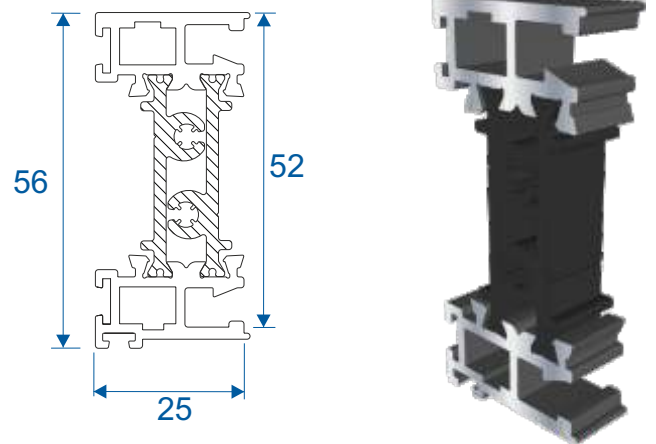

Sashes - Striped

VS020 - Top & Bottom Rail

VS025 - Deep Bottom Rail

VS021 - Interlock Top Panel

VS022 - Interlock Bottom Panel

VS023 - Vertical Member

VS024 - Vertical Member

VS030 - Interlock Cap

Sashes - Flat

VS020 - Top & Bottom Rail

VS025 - Deep Bottom Rail

VS021 - Interlock Top Panel

VS022 - Interlock Bottom Panel

VS123 - Vertical Member

VS124 - Vertical Member

VS130 - Interlock Cap

Beads & Extras

VS044 - Internal Bead 24mm

VS045 - Internal Bead 28mm

VS046 - External Bead

VS041 - Wool Pile Carrier

VS031 - External PVC Interlock

VS032 - Internal PVC Interlock

EF422 - Cill Insert Clip

VL75 - Coupling Clip

VS052 - Travel Stop

ZSB246 - 25mm Flat Astragal

Sections - Flush Cill

With Slim Bottom Rail

With Deep Bottom Rail

Sections - Projection Cill

With Slim Bottom Rail