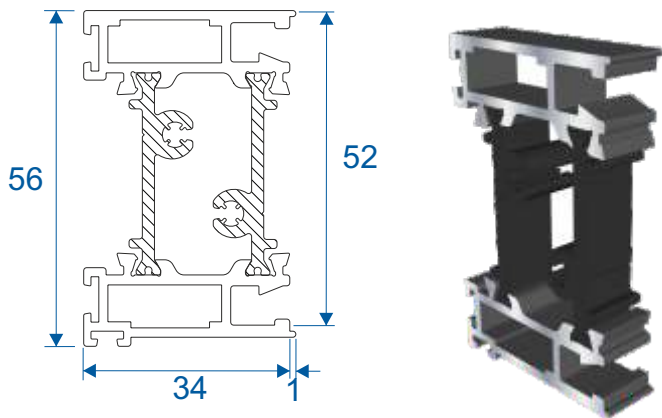

Sashes - Striped

VS020 - Top & Bottom Rail

VS025 - Deep Bottom Rail

VS021 - Interlock Top Panel

VS022 - Interlock Bottom Panel

VS023 - Vertical Member

VS024 - Vertical Member

VS030 - Interlock Cap

Sashes - Flat

VS020 - Top & Bottom Rail

VS025 - Deep Bottom Rail

VS021 - Interlock Top Panel

VS022 - Interlock Bottom Panel

VS123 - Vertical Member

VS124 - Vertical Member

VS130 - Interlock Cap

Beads & Extras

VS044 - Internal Bead 24mm

VS045 - Internal Bead 28mm

VS046 - External Bead

VS041 - Wool Pile Carrier

VS031 - External PVC Interlock

VS032 - Internal PVC Interlock

EF422 - Cill Insert Clip

VL75 - Coupling Clip

VS052 - Travel Stop

ZSB246 - 25mm Flat Astragal

Sections - Flush Cill

With Slim Bottom Rail

With Deep Bottom Rail

Sections - Projection Cill

With Slim Bottom Rail