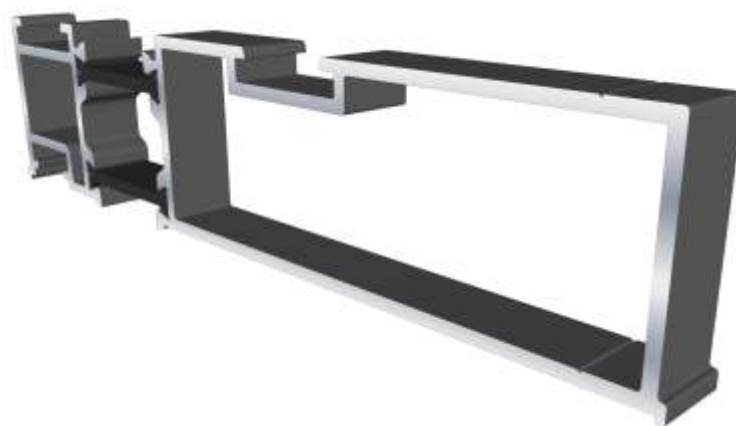

VS Plus Sash

Section Identification Guide

DURATION
WINDOWS

Contents

Head	3
Jambs	4
Cills	5
Sashes - Striped	6
Sashes - Flat	7
Beads & Extras	8

Sections

Flush Cill - Slim & Deep Rail	9
Projection Cill - Slim & Deep Rail	10
Interlocks - Striped & Flat	11
Head	12
Deep Jamb - Striped & Flat	13
Slim Jamb - Striped & Flat	14

Head & Jamb

VS011 - Head Frame

Jambs

VS012 - Deep Jamb

VS112 - Slim Jamb

Cill

VS010 - Flush Cill

VS110 - 180mm Projection Cill

Sashes - Striped

VS020 - Top & Bottom Rail

VS025 - Deep Bottom Rail

VS021 - Interlock Top Panel

VS022 - Interlock Bottom Panel

VS023 - Vertical Member

VS024 - Vertical Member

VS030 - Interlock Cap

Sashes - Flat

VS020 - Top & Bottom Rail

VS025 - Deep Bottom Rail

VS021 - Interlock Top Panel

VS022 - Interlock Bottom Panel

VS123 - Vertical Member

VS124 - Vertical Member

VS130 - Interlock Cap