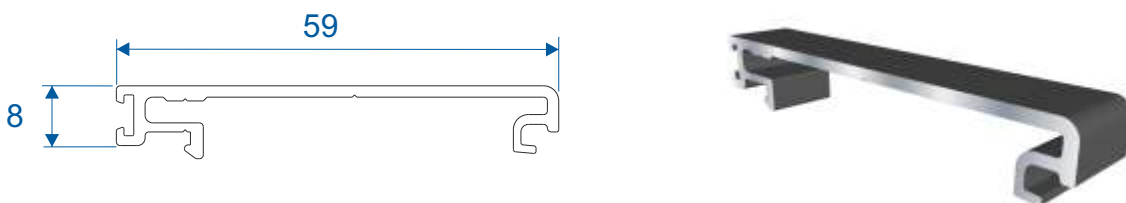

Sashes - Striped

VS020 - Top & Bottom Rail

VS025 - Deep Bottom Rail

VS021 - Interlock Top Panel

VS022 - Interlock Bottom Panel

VS023 - Vertical Member

VS024 - Vertical Member

VS030 - Interlock Cap

Sashes - Flat

VS020 - Top & Bottom Rail

VS025 - Deep Bottom Rail

VS021 - Interlock Top Panel

VS022 - Interlock Bottom Panel

VS123 - Vertical Member

VS124 - Vertical Member

VS130 - Interlock Cap

Beads & Extras

VS044 - Internal Bead 24mm

VS045 - Internal Bead 28mm

VS046 - External Bead

VS041 - Wool Pile Carrier

VS031 - External PVC Interlock

VS032 - Internal PVC Interlock

EF422 - Cill Insert Clip

VL75 - Coupling Clip

VS052 - Travel Stop

ZSB246 - 25mm Flat Astragal

Sections - Flush Cill

With Slim Bottom Rail

With Deep Bottom Rail

Sections - Projection Cill

With Slim Bottom Rail