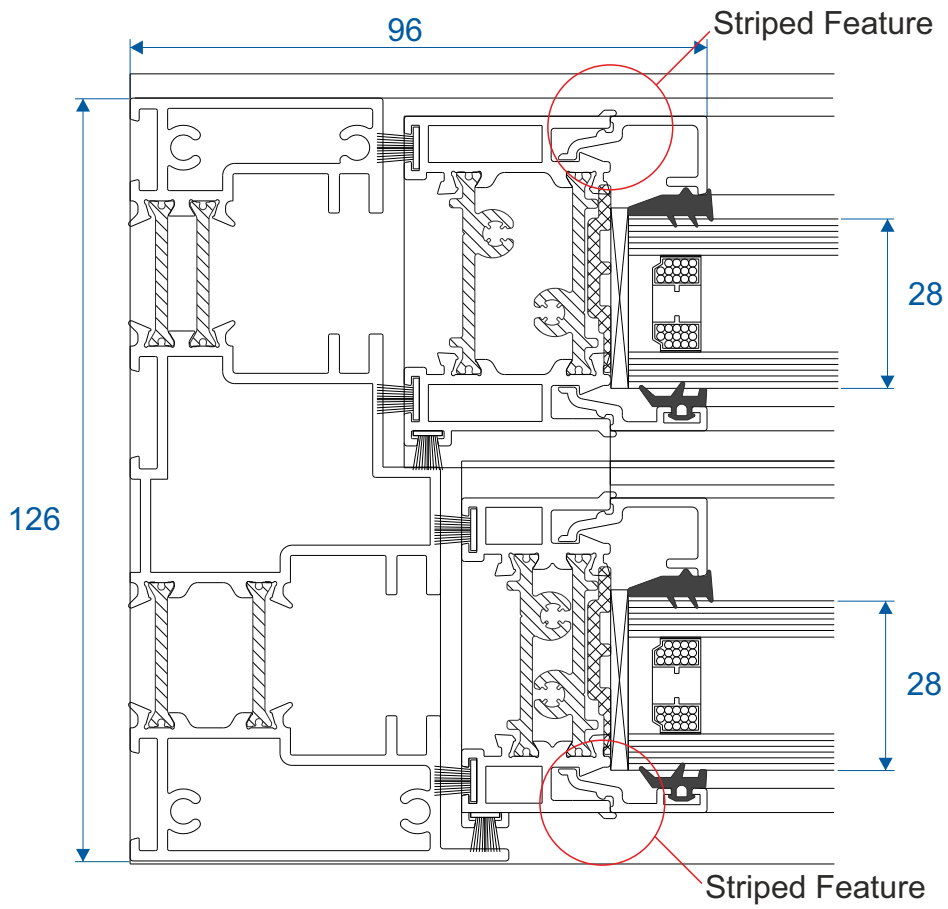

VL75 - Coupling Clip

VS052 - Travel Stop

ZSB246 - 25mm Flat Astragal

Sections - Flush Cill

With Slim Bottom Rail

With Deep Bottom Rail

Sections - Projection Cill

With Slim Bottom Rail

With Deep Bottom Rail

Sections - Interlock

Striped Sash

Flat Sash

Sections - Head

With Optional Trickle Vent

Sections - Deep Jamb

Striped Sash

Flat Sash

Sections - Slim Jamb

Striped Sash

Flat Sash

Duration Windows
Thames Development
Charfleets Road
Canvey Island
Essex. SS8 0PQ

sales@duration.co.uk
www.duration.co.uk

Head Office 01268 681612
Showroom 01268 695100