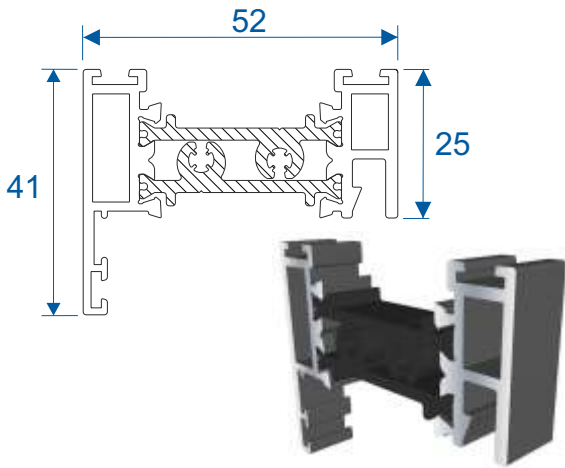

VS Plus Sash

Section Identification Guide

DURATION
WINDOWS

Contents

Head	3
Jambs	4
Cills	5
Sashes - Striped	6
Sashes - Flat	7
Beads & Extras	8

Sections

Flush Cill - Slim & Deep Rail	9
Projection Cill - Slim & Deep Rail	10
Interlocks - Striped & Flat	11
Head	12
Deep Jamb - Striped & Flat	13
Slim Jamb - Striped & Flat	14

Head & Jamb

VS011 - Head Frame

Jambs

VS012 - Deep Jamb

VS112 - Slim Jamb

Cill

VS010 - Flush Cill

VS110 - 180mm Projection Cill

Sashes - Striped

VS020 - Top & Bottom Rail

VS025 - Deep Bottom Rail

VS021 - Interlock Top Panel

VS022 - Interlock Bottom Panel

VS023 - Vertical Member

VS024 - Vertical Member

VS030 - Interlock Cap

Sashes - Flat

VS020 - Top & Bottom Rail

VS025 - Deep Bottom Rail

VS021 - Interlock Top Panel

VS022 - Interlock Bottom Panel

VS123 - Vertical Member

VS124 - Vertical Member

VS130 - Interlock Cap