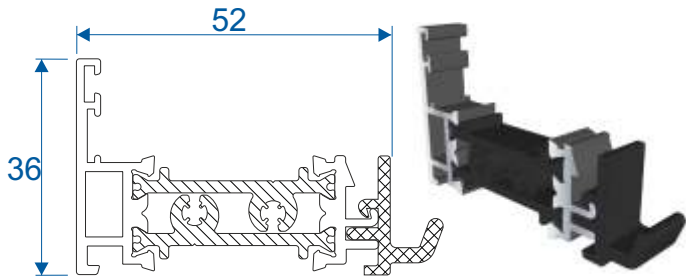

Sashes - Striped

VS020 - Top & Bottom Rail

VS025 - Deep Bottom Rail

VS021 - Interlock Top Panel

VS022 - Interlock Bottom Panel

VS023 - Vertical Member

VS024 - Vertical Member

VS030 - Interlock Cap

Sashes - Flat

VS020 - Top & Bottom Rail

VS025 - Deep Bottom Rail

VS021 - Interlock Top Panel

VS022 - Interlock Bottom Panel

VS123 - Vertical Member

VS124 - Vertical Member

VS130 - Interlock Cap

Beads & Extras

VS044 - Internal Bead 24mm

VS045 - Internal Bead 28mm

VS046 - External Bead

VS041 - Wool Pile Carrier

VS031 - External PVC Interlock

VS032 - Internal PVC Interlock

EF422 - Cill Insert Clip

VL75 - Coupling Clip

VS052 - Travel Stop

ZSB246 - 25mm Flat Astragal

Sections - Flush Cill

With Slim Bottom Rail

With Deep Bottom Rail

Sections - Projection Cill

With Slim Bottom Rail