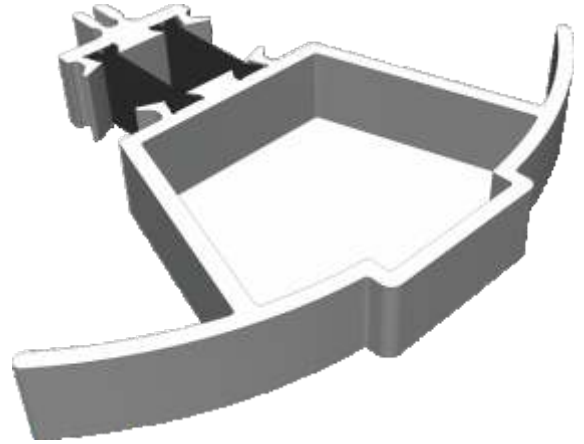

ETC517 - 25mm Coupler For 70mm Frame

ETC047 - 47mm Corner Post

ETC048 - 70mm Corner Post

Bay Poles

ETC040 - 120° - 136° (For 70mm Frames Only)

ETC041 - 137° - 155° (For 70mm Frames Only)

ETC042 - 156° - 170° (For 70mm Frames Only)

Bay Poles & Adapters

ETC869 - Circular Bay Pole (For 70mm or 47mm Frames)

ETC150 - Circular Bay Pole Adapter For 70mm Frames

ETC043 - Bay Pole Adapter

ETC044 - Bay Pole Internal Trim

Cills

ETC451 - 85mm Cill