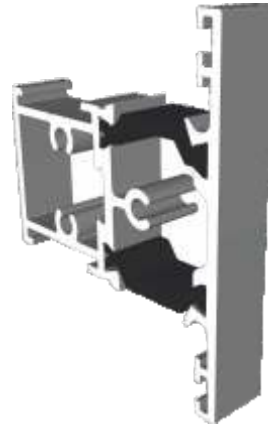

ETC058 - 32mm Extension For 47mm Frames

Mullions & Transoms

ETC031N - 48mm Transom / Mullion

ETC033 - 58mm Transom / Mullion

ETD030 - 109mm Midrail

Couplers & Corner Posts

W20053 - 15mm Coupler For 47mm Frame

ETC517 - 25mm Coupler For 70mm Frame

ETC047 - 47mm Corner Post

ETC048 - 70mm Corner Post

Bay Poles

ETC040 - 120° - 136° (For 70mm Frames Only)

ETC041 - 137° - 155° (For 70mm Frames Only)

ETC042 - 156° - 170° (For 70mm Frames Only)

Bay Poles & Adapters

ETC869 - Circular Bay Pole (For 70mm or 47mm Frames)

ETC150 - Circular Bay Pole Adapter For 70mm Frames

ETC043 - Bay Pole Adapter

ETC044 - Bay Pole Internal Trim

Cills

ETC451 - 85mm Cill