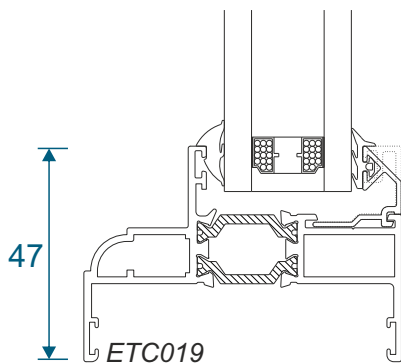

ETC457 - 150mm Cill

Cills

ETC458 - 190mm Cill

ETC479 - 225mm Cill

Opening Windows - 70mm Frames

Opening Vents With ETC018 Outer Frame

Opening Vents With ETC019 Outer Frame

Opening Windows - 70mm Frames

Opening Vents With ETC015 Outer Frame

Opening Windows - 47mm Frames

Opening Vents With ETC010 Outer Frame

Opening Vents With ETC012 Outer Frame

Opening Windows - 47mm Frames

Opening Vents With ETC020 Outer Frame

Fixed Frames

Fixed Lite 47mm Frames

Fixed Lite 70mm Frames

Transom & Mullion Details

Fixed / Fixed - Chamfered or Square

Fixed With An Opener

Opener With An Opener

Main Office & Factory