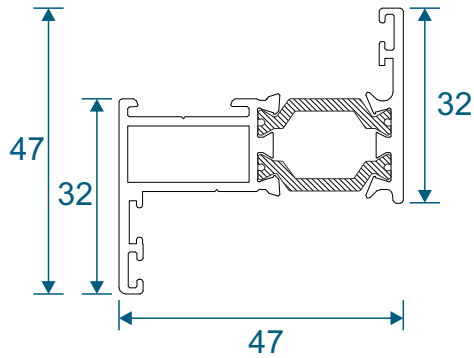

Ali47 Windows

Section Identification Guide

***** DISCONTINUED *****

SUPERSEDED BY DURATHERM 300

DURATION
WINDOWS

Contents

Profiles

47mm Outer Frames	3
70mm Outer Frames	4
Sashes	5 - 6
Beads	7
Extensions	8
Transoms, Mullion & Midrails	9
Couplers & Corner Posts	10
Bay Poles & Adapters	11 - 12
Cills	13 - 14

Section Drawings

Opening Windows - 70mm Frames	15 - 16
Opening Windows - 47mm Frames	17 - 18
Fixed Windows	19
Transoms & Mullion Details	20

Outer Frames

ETC010 - 47mm Slim Equal Leg

ETC012 - 47mm Equal Leg

ETC020 - 47mm Odd Leg

Outer Frames

ETC018 - 70mm Square Direct Fix

ETC019 - 70mm Ovolo Direct Fix

ETC015 - 70mm Deep Ovolo Direct Fix

Opening Vents

ETC020 - Externally Glazed Flat Vent (For Cockspur)

ETC022 - Externally Glazed Feature Vent

ZSB76 - Internally Glazed Chelton Feature Vent

Beads & Weather Bar

ETC161 - 28mm Square Bead

ETC164 - 28mm Chamfered Bead

ETC162 - 24mm Square Bead

ETC163 - 24mm Chamfered Bead

ETC166 - 28mm Flat Bead

For ETC028 Vent Only