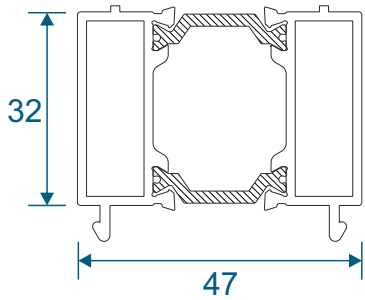

ZSB76 - Internally Glazed Chelton Feature Vent

Beads & Weather Bar

ETC161 - 28mm Square Bead

ETC164 - 28mm Chamfered Bead

ETC162 - 24mm Square Bead

ETC163 - 24mm Chamfered Bead

ETC166 - 28mm Flat Bead

For ETC028 Vent Only

W20167 - 24mm Chelton Bead

For ZSB54 Vent Only

ZSB72 - 24mm Clip In Chamfered Bead

For Fixed Curved Windows Only

VL72 - Weather Bar

Extensions

ETC559 - 20mm Extension For 70mm Frames

DV515 - 42mm Extension For 70mm Frames

ETC058 - 32mm Extension For 47mm Frames

Mullions & Transoms

ETC031N - 48mm Transom / Mullion

ETC033 - 58mm Transom / Mullion

ETD030 - 109mm Midrail

Couplers & Corner Posts

W20053 - 15mm Coupler For 47mm Frame