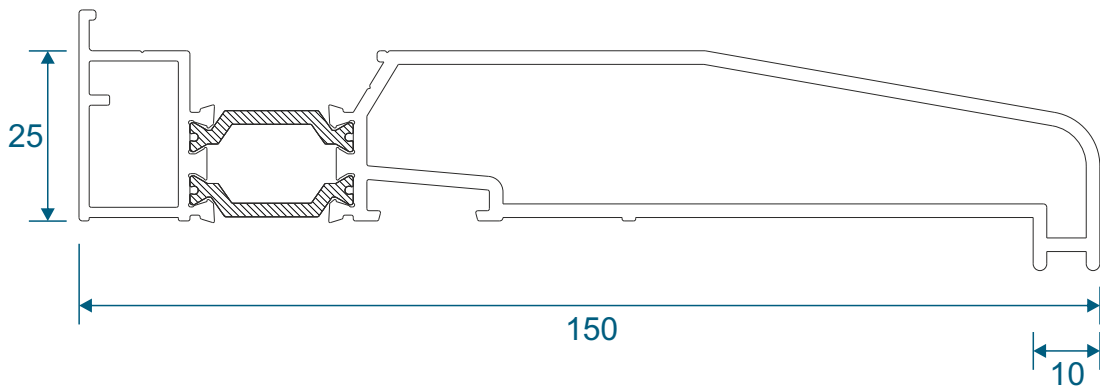

ETC517 - 25mm Coupler For 70mm Frame

ETC047 - 47mm Corner Post

ETC048 - 70mm Corner Post

Bay Poles

ETC040 - 120° - 136° (For 70mm Frames Only)

ETC041 - 137° - 155° (For 70mm Frames Only)

ETC042 - 156° - 170° (For 70mm Frames Only)

Bay Poles & Adapters

ETC869 - Circular Bay Pole (For 70mm or 47mm Frames)

ETC150 - Circular Bay Pole Adapter For 70mm Frames

ETC043 - Bay Pole Adapter

ETC044 - Bay Pole Internal Trim

Cills

ETC451 - 85mm Cill

ETC457 - 150mm Cill

Cills

ETC458 - 190mm Cill

ETC479 - 225mm Cill

Opening Windows - 70mm Frames

Opening Vents With ETC018 Outer Frame

Opening Vents With ETC019 Outer Frame

Opening Windows - 70mm Frames