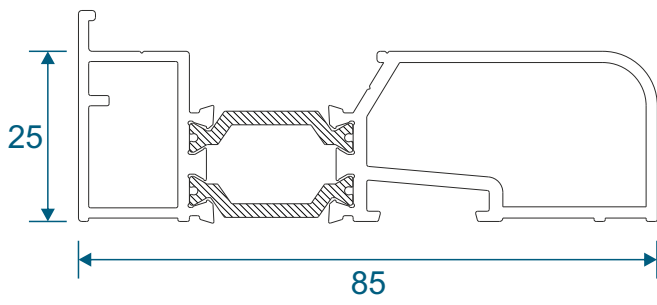

Bay Poles & Adapters

ETC869 - Circular Bay Pole (For 70mm or 47mm Frames)

ETC150 - Circular Bay Pole Adapter For 70mm Frames

ETC043 - Bay Pole Adapter

ETC044 - Bay Pole Internal Trim

Cills

ETC451 - 85mm Cill

ETC457 - 150mm Cill

Cills

ETC458 - 190mm Cill

ETC479 - 225mm Cill

Opening Windows - 70mm Frames

Opening Vents With ETC018 Outer Frame

Opening Vents With ETC019 Outer Frame

Opening Windows - 70mm Frames