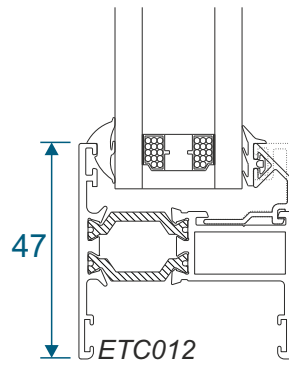

ETC457 - 150mm Cill

Cills

ETC458 - 190mm Cill

ETC479 - 225mm Cill

Opening Windows - 70mm Frames

Opening Vents With ETC018 Outer Frame

Opening Vents With ETC019 Outer Frame

Opening Windows - 70mm Frames

Opening Vents With ETC015 Outer Frame

Opening Windows - 47mm Frames

Opening Vents With ETC010 Outer Frame

Opening Vents With ETC012 Outer Frame

Opening Windows - 47mm Frames

Opening Vents With ETC020 Outer Frame

Fixed Frames

Fixed Lite 47mm Frames

Fixed Lite 70mm Frames

Transom & Mullion Details

Fixed / Fixed - Chamfered or Square

Fixed With An Opener

Opener With An Opener

Main Office & Factory