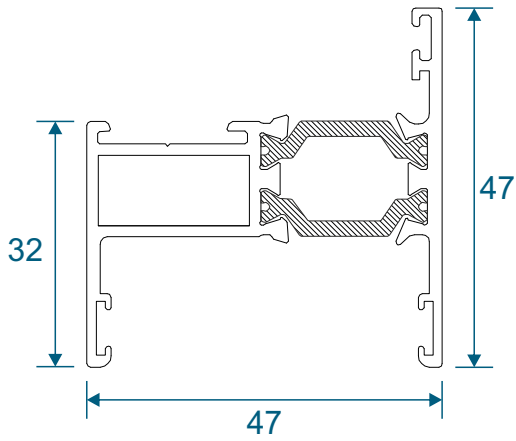

Ali47 Windows

Section Identification Guide

***** DISCONTINUED *****

SUPERSEDED BY DURATHERM 300

DURATION
WINDOWS

Contents

Profiles

47mm Outer Frames	3
70mm Outer Frames	4
Sashes	5 - 6
Beads	7
Extensions	8
Transoms, Mullion & Midrails	9
Couplers & Corner Posts	10
Bay Poles & Adapters	11 - 12
Cills	13 - 14

Section Drawings

Opening Windows - 70mm Frames	15 - 16
Opening Windows - 47mm Frames	17 - 18
Fixed Windows	19
Transoms & Mullion Details	20

Outer Frames

ETC010 - 47mm Slim Equal Leg

ETC012 - 47mm Equal Leg

ETC020 - 47mm Odd Leg

Outer Frames

ETC018 - 70mm Square Direct Fix

ETC019 - 70mm Ovolo Direct Fix

ETC015 - 70mm Deep Ovolo Direct Fix

Opening Vents

ETC020 - Externally Glazed Flat Vent (For Cockspur)

ETC022 - Externally Glazed Feature Vent