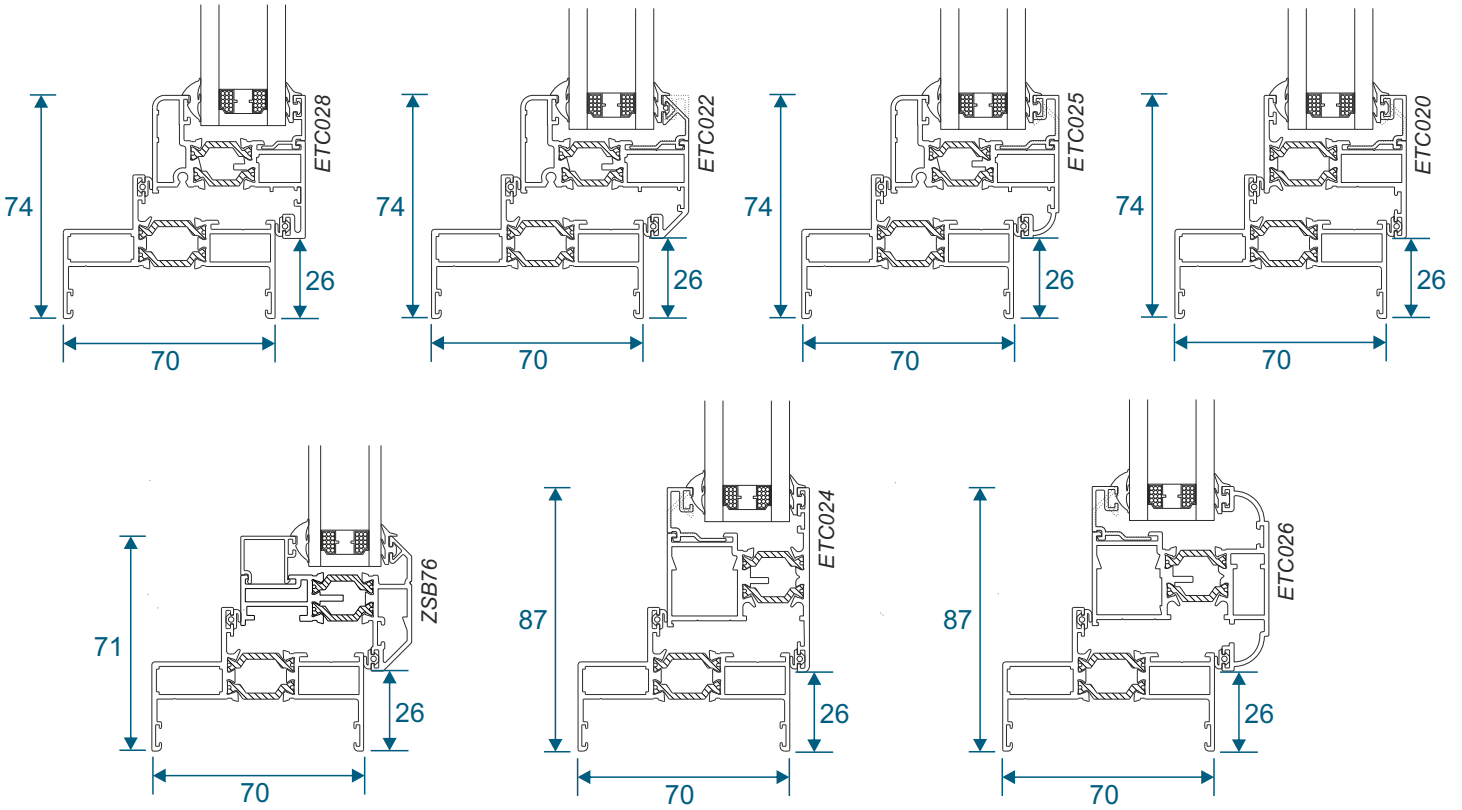

ETC457 - 150mm Cill

Cills

ETC458 - 190mm Cill

ETC479 - 225mm Cill

Opening Windows - 70mm Frames

Opening Vents With ETC018 Outer Frame

Opening Vents With ETC019 Outer Frame

Opening Windows - 70mm Frames

Opening Vents With ETC015 Outer Frame

Opening Windows - 47mm Frames

Opening Vents With ETC010 Outer Frame

Opening Vents With ETC012 Outer Frame

Opening Windows - 47mm Frames

Opening Vents With ETC020 Outer Frame

Fixed Frames

Fixed Lite 47mm Frames

Fixed Lite 70mm Frames

Transom & Mullion Details

Fixed / Fixed - Chamfered or Square

Fixed With An Opener

Opener With An Opener

Main Office & Factory