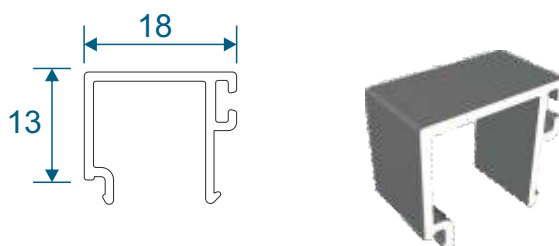

ZSB76 - Internally Glazed Chelton Feature Vent

Beads & Weather Bar

ETC161 - 28mm Square Bead

ETC164 - 28mm Chamfered Bead

ETC162 - 24mm Square Bead

ETC163 - 24mm Chamfered Bead

ETC166 - 28mm Flat Bead

For ETC028 Vent Only

W20167 - 24mm Chelton Bead

For ZSB54 Vent Only

ZSB72 - 24mm Clip In Chamfered Bead

For Fixed Curved Windows Only

VL72 - Weather Bar

Extensions

ETC559 - 20mm Extension For 70mm Frames

DV515 - 42mm Extension For 70mm Frames