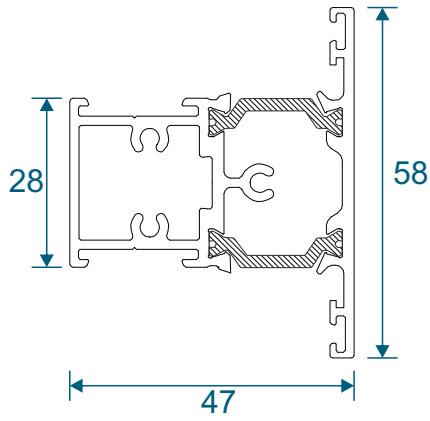

W20167 - 24mm Chelton Bead

For ZSB54 Vent Only

ZSB72 - 24mm Clip In Chamfered Bead

For Fixed Curved Windows Only

VL72 - Weather Bar

Extensions

ETC559 - 20mm Extension For 70mm Frames

DV515 - 42mm Extension For 70mm Frames

ETC058 - 32mm Extension For 47mm Frames

Mullions & Transoms

ETC031N - 48mm Transom / Mullion

ETC033 - 58mm Transom / Mullion

ETD030 - 109mm Midrail

Couplers & Corner Posts

W20053 - 15mm Coupler For 47mm Frame

ETC517 - 25mm Coupler For 70mm Frame

ETC047 - 47mm Corner Post

ETC048 - 70mm Corner Post

Bay Poles

ETC040 - 120° - 136° (For 70mm Frames Only)

ETC041 - 137° - 155° (For 70mm Frames Only)

ETC042 - 156° - 170° (For 70mm Frames Only)