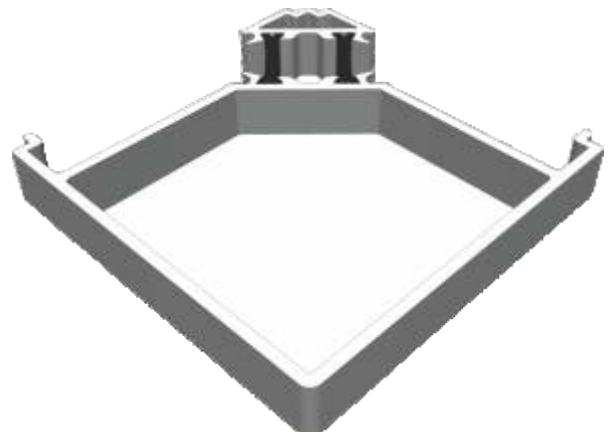

ETC048 - 70mm Corner Post