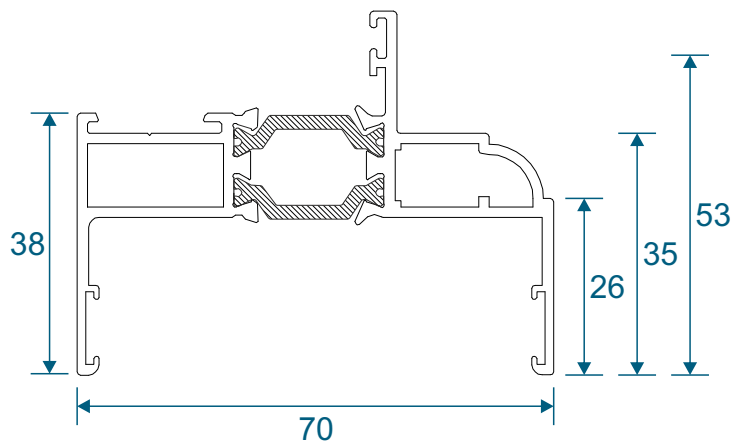

Ali47 Windows

Section Identification Guide

***** DISCONTINUED *****

SUPERSEDED BY DURATHERM 300

DURATION
WINDOWS

Contents

Profiles

47mm Outer Frames	3
70mm Outer Frames	4
Sashes	5 - 6
Beads	7
Extensions	8
Transoms, Mullion & Midrails	9
Couplers & Corner Posts	10
Bay Poles & Adapters	11 - 12
Cills	13 - 14

Section Drawings

Opening Windows - 70mm Frames	15 - 16
Opening Windows - 47mm Frames	17 - 18
Fixed Windows	19
Transoms & Mullion Details	20

Outer Frames

ETC010 - 47mm Slim Equal Leg

ETC012 - 47mm Equal Leg

ETC020 - 47mm Odd Leg

Outer Frames

ETC018 - 70mm Square Direct Fix

ETC019 - 70mm Ovolo Direct Fix

ETC015 - 70mm Deep Ovolo Direct Fix

Opening Vents

ETC020 - Externally Glazed Flat Vent (For Cockspur)

ETC022 - Externally Glazed Feature Vent

ZSB76 - Internally Glazed Chelton Feature Vent

Beads & Weather Bar

ETC161 - 28mm Square Bead

ETC164 - 28mm Chamfered Bead

ETC162 - 24mm Square Bead

ETC163 - 24mm Chamfered Bead

ETC166 - 28mm Flat Bead

For ETC028 Vent Only