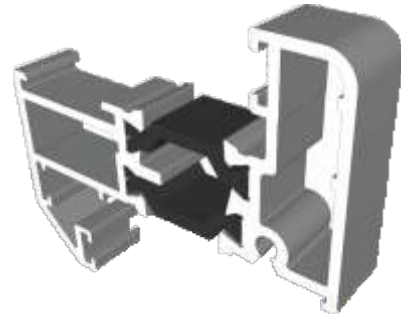

Section Drawings

Opening Windows - 70mm Frames	15 - 16
Opening Windows - 47mm Frames	17 - 18
Fixed Windows	19
Transoms & Mullion Details	20

Outer Frames

ETC010 - 47mm Slim Equal Leg

ETC012 - 47mm Equal Leg

ETC020 - 47mm Odd Leg

Outer Frames

ETC018 - 70mm Square Direct Fix

ETC019 - 70mm Ovolo Direct Fix

ETC015 - 70mm Deep Ovolo Direct Fix

Opening Vents

ETC020 - Externally Glazed Flat Vent (For Cockspur)

ETC022 - Externally Glazed Feature Vent

ZSB76 - Internally Glazed Chelton Feature Vent

Beads & Weather Bar

ETC161 - 28mm Square Bead

ETC164 - 28mm Chamfered Bead

ETC162 - 24mm Square Bead

ETC163 - 24mm Chamfered Bead

ETC166 - 28mm Flat Bead

For ETC028 Vent Only