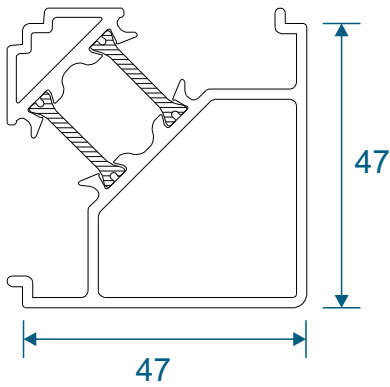

ETC058 - 32mm Extension For 47mm Frames

Mullions & Transoms

ETC031N - 48mm Transom / Mullion

ETC033 - 58mm Transom / Mullion

ETD030 - 109mm Midrail

Couplers & Corner Posts

W20053 - 15mm Coupler For 47mm Frame

ETC517 - 25mm Coupler For 70mm Frame

ETC047 - 47mm Corner Post

ETC048 - 70mm Corner Post

Bay Poles

ETC040 - 120° - 136° (For 70mm Frames Only)

ETC041 - 137° - 155° (For 70mm Frames Only)

ETC042 - 156° - 170° (For 70mm Frames Only)