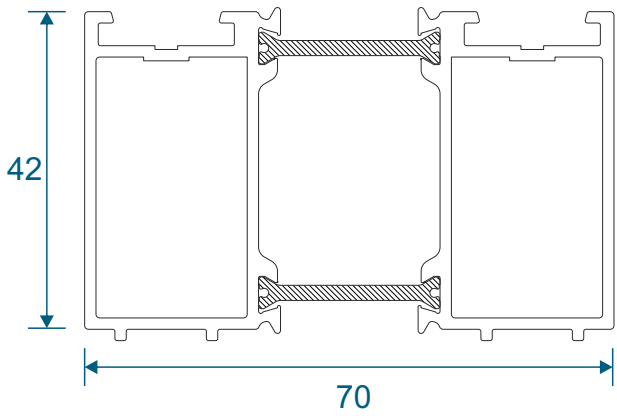

ZSB76 - Internally Glazed Chelton Feature Vent

Beads & Weather Bar

ETC161 - 28mm Square Bead

ETC164 - 28mm Chamfered Bead

ETC162 - 24mm Square Bead

ETC163 - 24mm Chamfered Bead

ETC166 - 28mm Flat Bead

For ETC028 Vent Only

W20167 - 24mm Chelton Bead

For ZSB54 Vent Only

ZSB72 - 24mm Clip In Chamfered Bead

For Fixed Curved Windows Only

VL72 - Weather Bar

Extensions

ETC559 - 20mm Extension For 70mm Frames

DV515 - 42mm Extension For 70mm Frames