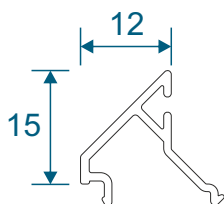

ZSB72 - 24mm Clip In Chamfered Bead

For Fixed Curved Windows Only