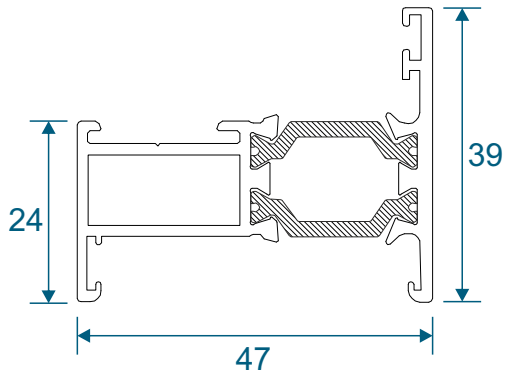

Ali47 Windows

Section Identification Guide

***** DISCONTINUED *****

SUPERSEDED BY DURATHERM 300

DURATION
WINDOWS

Contents

Profiles

47mm Outer Frames	3
70mm Outer Frames	4
Sashes	5 - 6
Beads	7
Extensions	8
Transoms, Mullion & Midrails	9
Couplers & Corner Posts	10
Bay Poles & Adapters	11 - 12
Cills	13 - 14

Section Drawings

Opening Windows - 70mm Frames	15 - 16
Opening Windows - 47mm Frames	17 - 18
Fixed Windows	19
Transoms & Mullion Details	20

Outer Frames

ETC010 - 47mm Slim Equal Leg

ETC012 - 47mm Equal Leg

ETC020 - 47mm Odd Leg

Outer Frames

ETC018 - 70mm Square Direct Fix

ETC019 - 70mm Ovolo Direct Fix

ETC015 - 70mm Deep Ovolo Direct Fix

Opening Vents

ETC020 - Externally Glazed Flat Vent (For Cockspur)

ETC022 - Externally Glazed Feature Vent