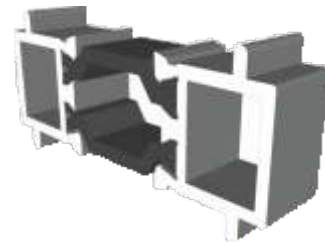

ETC058 - 32mm Extension For 47mm Frames

Mullions & Transoms

ETC031N - 48mm Transom / Mullion

ETC033 - 58mm Transom / Mullion

ETD030 - 109mm Midrail

Couplers & Corner Posts

W20053 - 15mm Coupler For 47mm Frame