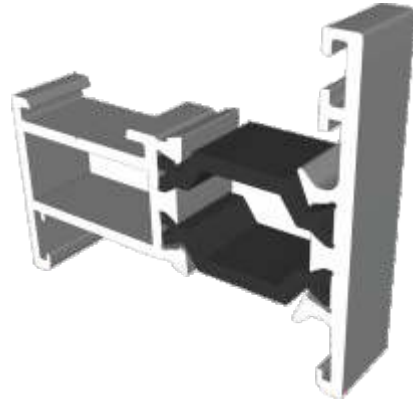

Ali47 Windows

Section Identification Guide

***** DISCONTINUED *****

SUPERSEDED BY DURATHERM 300

DURATION
WINDOWS

Contents

Profiles

47mm Outer Frames	3
70mm Outer Frames	4
Sashes	5 - 6
Beads	7
Extensions	8
Transoms, Mullion & Midrails	9
Couplers & Corner Posts	10
Bay Poles & Adapters	11 - 12
Cills	13 - 14

Section Drawings

Opening Windows - 70mm Frames	15 - 16
Opening Windows - 47mm Frames	17 - 18
Fixed Windows	19
Transoms & Mullion Details	20

Outer Frames

ETC010 - 47mm Slim Equal Leg

ETC012 - 47mm Equal Leg

ETC020 - 47mm Odd Leg

Outer Frames

ETC018 - 70mm Square Direct Fix

ETC019 - 70mm Ovolo Direct Fix

ETC015 - 70mm Deep Ovolo Direct Fix

Opening Vents

ETC020 - Externally Glazed Flat Vent (For Cockspur)

ETC022 - Externally Glazed Feature Vent