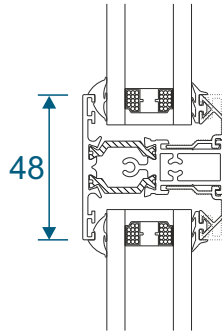

ETC457 - 150mm Cill

Cills

ETC458 - 190mm Cill

ETC479 - 225mm Cill

Opening Windows - 70mm Frames

Opening Vents With ETC018 Outer Frame

Opening Vents With ETC019 Outer Frame

Opening Windows - 70mm Frames

Opening Vents With ETC015 Outer Frame

Opening Windows - 47mm Frames

Opening Vents With ETC010 Outer Frame

Opening Vents With ETC012 Outer Frame

Opening Windows - 47mm Frames

Opening Vents With ETC020 Outer Frame

Fixed Frames

Fixed Lite 47mm Frames

Fixed Lite 70mm Frames

Transom & Mullion Details

Fixed / Fixed - Chamfered or Square

Fixed With An Opener

Opener With An Opener

Main Office & Factory