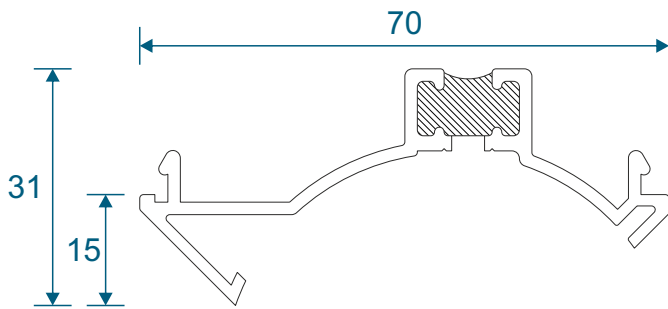

ETC517 - 25mm Coupler For 70mm Frame

ETC047 - 47mm Corner Post

ETC048 - 70mm Corner Post

Bay Poles

ETC040 - 120° - 136° (For 70mm Frames Only)

ETC041 - 137° - 155° (For 70mm Frames Only)

ETC042 - 156° - 170° (For 70mm Frames Only)

Bay Poles & Adapters

ETC869 - Circular Bay Pole (For 70mm or 47mm Frames)

ETC150 - Circular Bay Pole Adapter For 70mm Frames

ETC043 - Bay Pole Adapter

ETC044 - Bay Pole Internal Trim

Cills

ETC451 - 85mm Cill