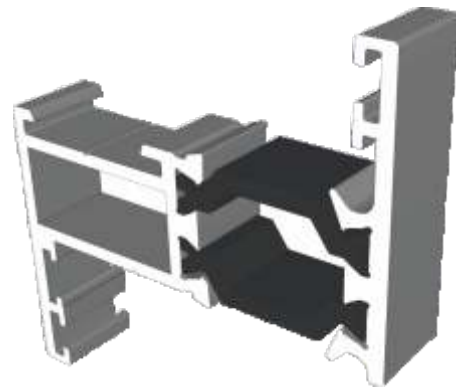

Ali47 Windows

Section Identification Guide

***** DISCONTINUED *****

SUPERSEDED BY DURATHERM 300

DURATION
WINDOWS

Contents

Profiles

47mm Outer Frames	3
70mm Outer Frames	4
Sashes	5 - 6
Beads	7
Extensions	8
Transoms, Mullion & Midrails	9
Couplers & Corner Posts	10
Bay Poles & Adapters	11 - 12
Cills	13 - 14

Section Drawings

Opening Windows - 70mm Frames	15 - 16
Opening Windows - 47mm Frames	17 - 18
Fixed Windows	19
Transoms & Mullion Details	20

Outer Frames

ETC010 - 47mm Slim Equal Leg

ETC012 - 47mm Equal Leg

ETC020 - 47mm Odd Leg

Outer Frames

ETC018 - 70mm Square Direct Fix

ETC019 - 70mm Ovolo Direct Fix

ETC015 - 70mm Deep Ovolo Direct Fix

Opening Vents

ETC020 - Externally Glazed Flat Vent (For Cockspur)

ETC022 - Externally Glazed Feature Vent

ZSB76 - Internally Glazed Chelton Feature Vent

Beads & Weather Bar

ETC161 - 28mm Square Bead

ETC164 - 28mm Chamfered Bead

ETC162 - 24mm Square Bead

ETC163 - 24mm Chamfered Bead

ETC166 - 28mm Flat Bead

For ETC028 Vent Only