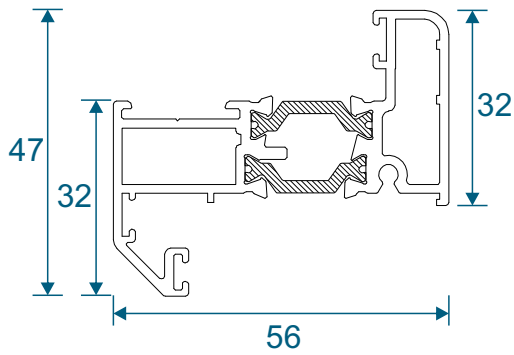

Ali47 Windows

Section Identification Guide

***** DISCONTINUED *****

SUPERSEDED BY DURATHERM 300

DURATION
WINDOWS

Contents

Profiles

47mm Outer Frames	3
70mm Outer Frames	4
Sashes	5 - 6
Beads	7
Extensions	8
Transoms, Mullion & Midrails	9
Couplers & Corner Posts	10
Bay Poles & Adapters	11 - 12
Cills	13 - 14

Section Drawings

Opening Windows - 70mm Frames	15 - 16
Opening Windows - 47mm Frames	17 - 18
Fixed Windows	19
Transoms & Mullion Details	20

Outer Frames

ETC010 - 47mm Slim Equal Leg

ETC012 - 47mm Equal Leg

ETC020 - 47mm Odd Leg

Outer Frames

ETC018 - 70mm Square Direct Fix

ETC019 - 70mm Ovolo Direct Fix

ETC015 - 70mm Deep Ovolo Direct Fix

Opening Vents

ETC020 - Externally Glazed Flat Vent (For Cockspur)

ETC022 - Externally Glazed Feature Vent

ZSB76 - Internally Glazed Chelton Feature Vent

Beads & Weather Bar

ETC161 - 28mm Square Bead

ETC164 - 28mm Chamfered Bead

ETC162 - 24mm Square Bead

ETC163 - 24mm Chamfered Bead

ETC166 - 28mm Flat Bead

For ETC028 Vent Only