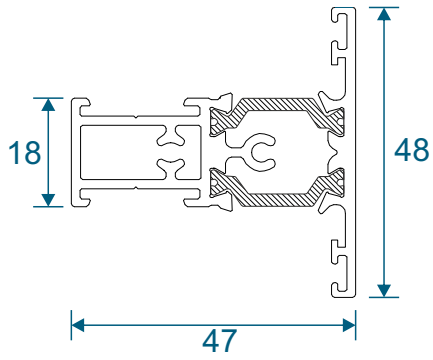

ZSB76 - Internally Glazed Chelton Feature Vent

Beads & Weather Bar

ETC161 - 28mm Square Bead

ETC164 - 28mm Chamfered Bead

ETC162 - 24mm Square Bead

ETC163 - 24mm Chamfered Bead

ETC166 - 28mm Flat Bead

For ETC028 Vent Only

W20167 - 24mm Chelton Bead

For ZSB54 Vent Only

ZSB72 - 24mm Clip In Chamfered Bead

For Fixed Curved Windows Only

VL72 - Weather Bar

Extensions

ETC559 - 20mm Extension For 70mm Frames

DV515 - 42mm Extension For 70mm Frames

ETC058 - 32mm Extension For 47mm Frames

Mullions & Transoms

ETC031N - 48mm Transom / Mullion

ETC033 - 58mm Transom / Mullion

ETD030 - 109mm Midrail

Couplers & Corner Posts

W20053 - 15mm Coupler For 47mm Frame