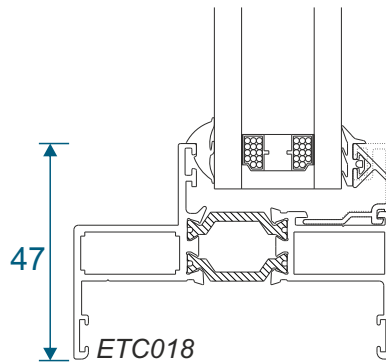

ETC457 - 150mm Cill

Cills

ETC458 - 190mm Cill

ETC479 - 225mm Cill

Opening Windows - 70mm Frames

Opening Vents With ETC018 Outer Frame

Opening Vents With ETC019 Outer Frame

Opening Windows - 70mm Frames

Opening Vents With ETC015 Outer Frame

Opening Windows - 47mm Frames

Opening Vents With ETC010 Outer Frame

Opening Vents With ETC012 Outer Frame

Opening Windows - 47mm Frames

Opening Vents With ETC020 Outer Frame

Fixed Frames

Fixed Lite 47mm Frames

Fixed Lite 70mm Frames

Transom & Mullion Details

Fixed / Fixed - Chamfered or Square

Fixed With An Opener

Opener With An Opener

Main Office & Factory