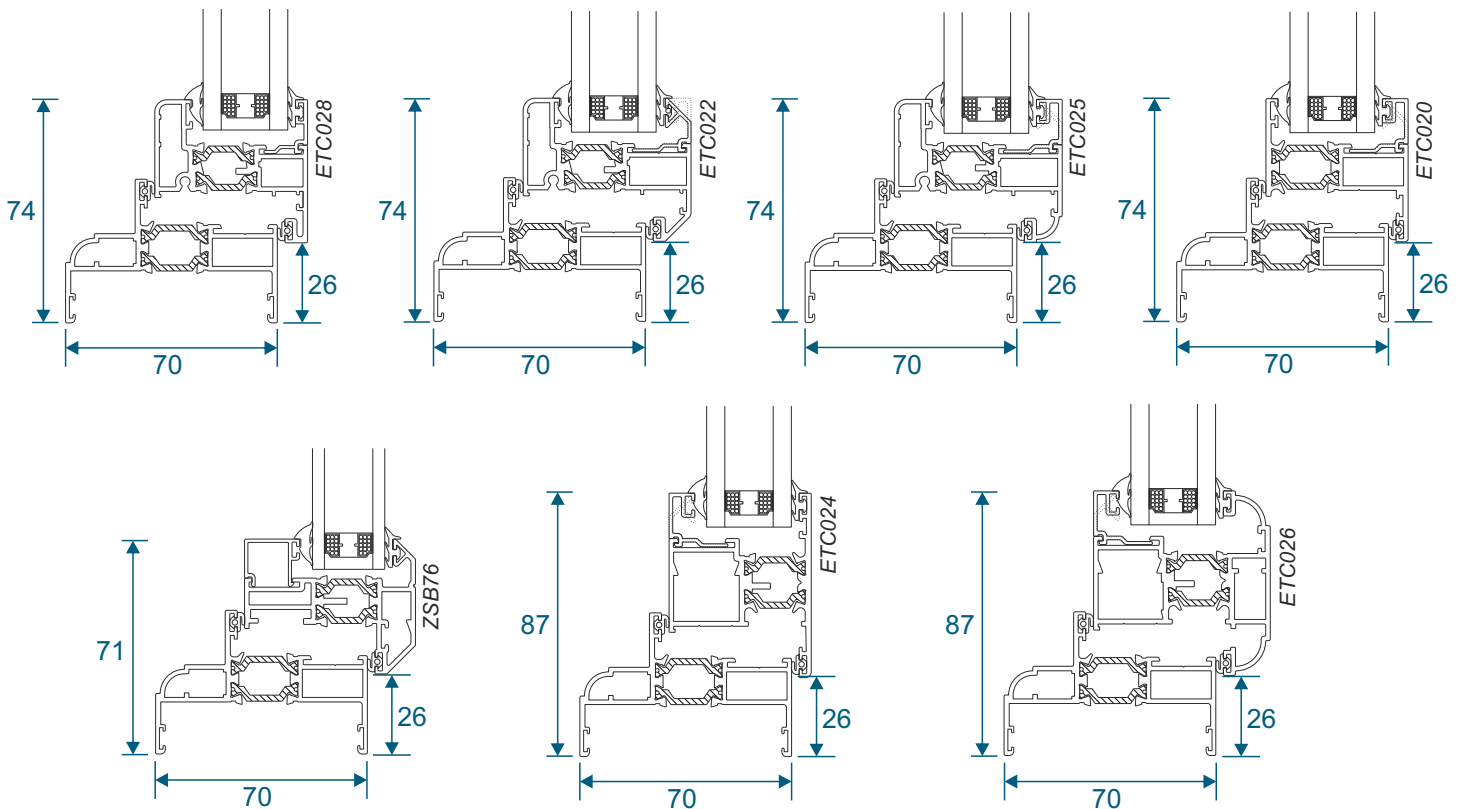

ETC457 - 150mm Cill

Cills

ETC458 - 190mm Cill

ETC479 - 225mm Cill

Opening Windows - 70mm Frames

Opening Vents With ETC018 Outer Frame

Opening Vents With ETC019 Outer Frame

Opening Windows - 70mm Frames

Opening Vents With ETC015 Outer Frame

Opening Windows - 47mm Frames

Opening Vents With ETC010 Outer Frame

Opening Vents With ETC012 Outer Frame

Opening Windows - 47mm Frames

Opening Vents With ETC020 Outer Frame

Fixed Frames

Fixed Lite 47mm Frames

Fixed Lite 70mm Frames

Transom & Mullion Details

Fixed / Fixed - Chamfered or Square

Fixed With An Opener

Opener With An Opener

Main Office & Factory