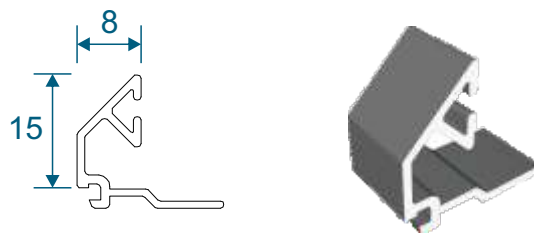

ZSB76 - Internally Glazed Chelton Feature Vent

Beads & Weather Bar

ETC161 - 28mm Square Bead

ETC164 - 28mm Chamfered Bead

ETC162 - 24mm Square Bead

ETC163 - 24mm Chamfered Bead

ETC166 - 28mm Flat Bead

For ETC028 Vent Only

W20167 - 24mm Chelton Bead

For ZSB54 Vent Only

ZSB72 - 24mm Clip In Chamfered Bead

For Fixed Curved Windows Only

VL72 - Weather Bar

Extensions

ETC559 - 20mm Extension For 70mm Frames

DV515 - 42mm Extension For 70mm Frames