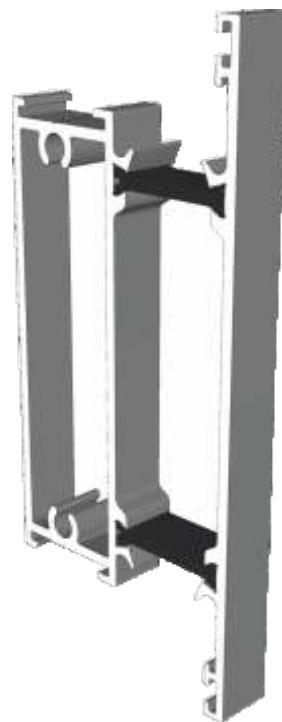

ETC058 - 32mm Extension For 47mm Frames

Mullions & Transoms

ETC031N - 48mm Transom / Mullion

ETC033 - 58mm Transom / Mullion

ETD030 - 109mm Midrail

Couplers & Corner Posts

W20053 - 15mm Coupler For 47mm Frame

ETC517 - 25mm Coupler For 70mm Frame

ETC047 - 47mm Corner Post

ETC048 - 70mm Corner Post

Bay Poles

ETC040 - 120° - 136° (For 70mm Frames Only)

ETC041 - 137° - 155° (For 70mm Frames Only)

ETC042 - 156° - 170° (For 70mm Frames Only)