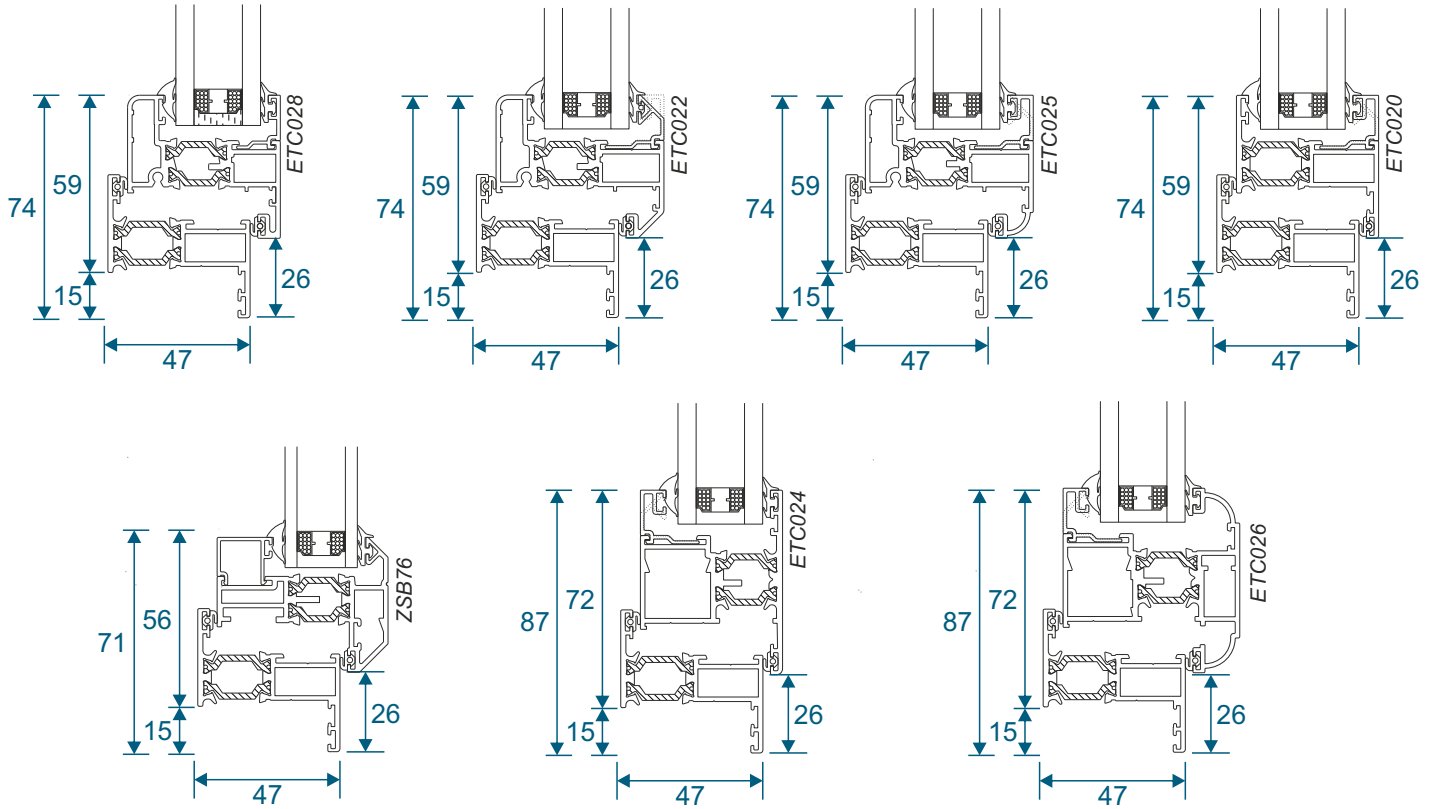

ETC457 - 150mm Cill

Cills

ETC458 - 190mm Cill

ETC479 - 225mm Cill

Opening Windows - 70mm Frames

Opening Vents With ETC018 Outer Frame

Opening Vents With ETC019 Outer Frame

Opening Windows - 70mm Frames

Opening Vents With ETC015 Outer Frame

Opening Windows - 47mm Frames

Opening Vents With ETC010 Outer Frame

Opening Vents With ETC012 Outer Frame

Opening Windows - 47mm Frames

Opening Vents With ETC020 Outer Frame

Fixed Frames

Fixed Lite 47mm Frames

Fixed Lite 70mm Frames

Transom & Mullion Details

Fixed / Fixed - Chamfered or Square

Fixed With An Opener

Opener With An Opener

Main Office & Factory