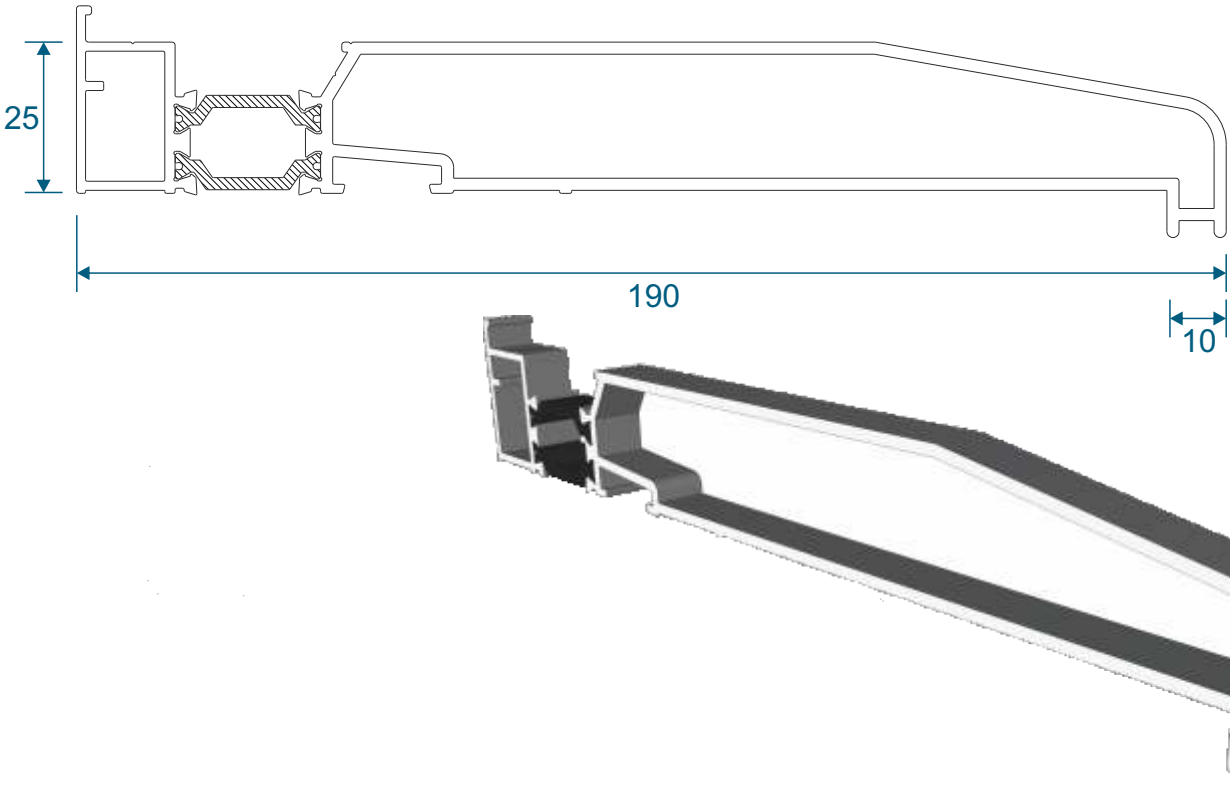

Bay Poles & Adapters

ETC869 - Circular Bay Pole (For 70mm or 47mm Frames)

ETC150 - Circular Bay Pole Adapter For 70mm Frames

ETC043 - Bay Pole Adapter

ETC044 - Bay Pole Internal Trim

Cills

ETC451 - 85mm Cill

ETC457 - 150mm Cill

Cills

ETC458 - 190mm Cill

ETC479 - 225mm Cill

Opening Windows - 70mm Frames

Opening Vents With ETC018 Outer Frame

Opening Vents With ETC019 Outer Frame

Opening Windows - 70mm Frames