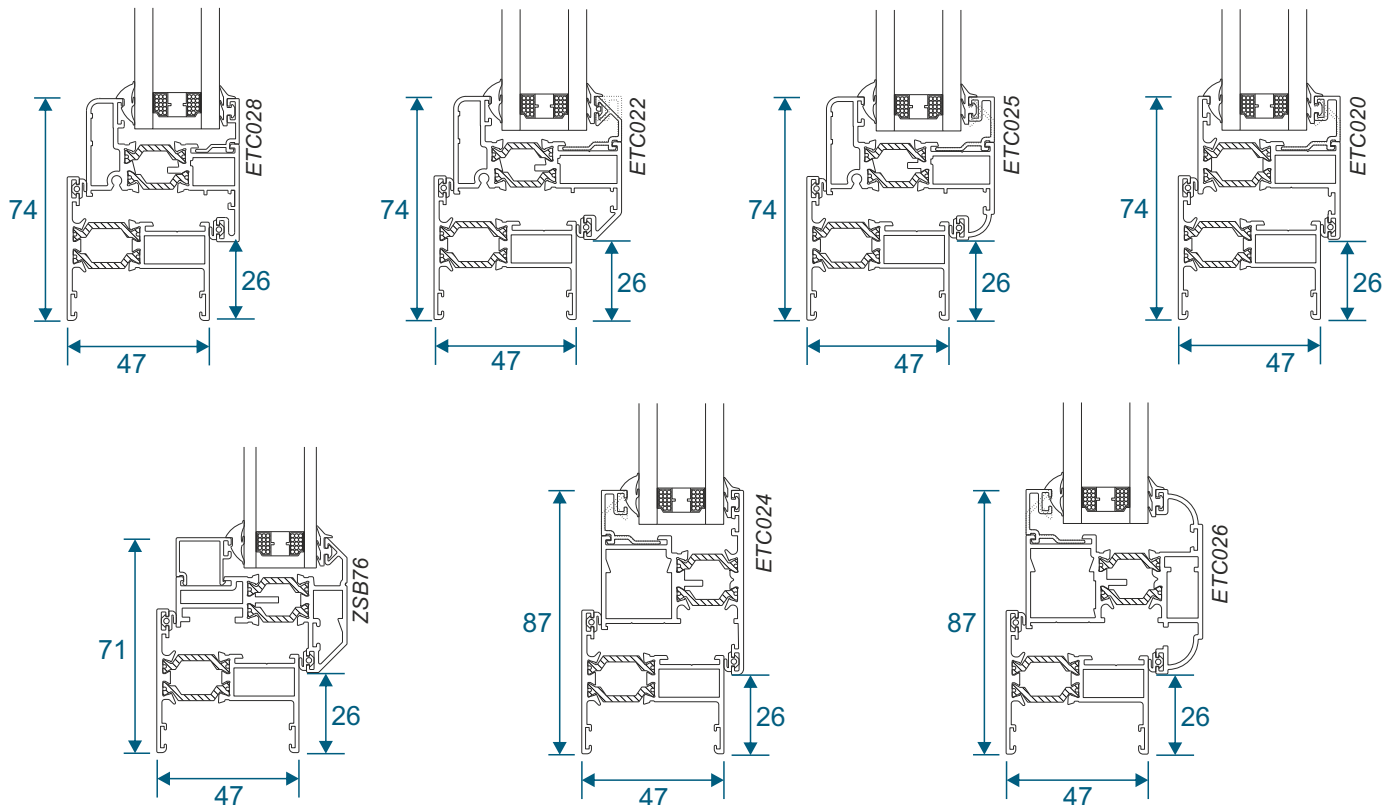

Ali47 Windows

Section Identification Guide

***** DISCONTINUED *****

SUPERSEDED BY DURATHERM 300

DURATION
WINDOWS

Contents

Profiles

47mm Outer Frames	3
70mm Outer Frames	4
Sashes	5 - 6
Beads	7
Extensions	8
Transoms, Mullion & Midrails	9
Couplers & Corner Posts	10
Bay Poles & Adapters	11 - 12
Cills	13 - 14

ETC457 - 150mm Cill

Cills

ETC458 - 190mm Cill

ETC479 - 225mm Cill

Opening Windows - 70mm Frames

Opening Vents With ETC018 Outer Frame

Opening Vents With ETC019 Outer Frame

Opening Windows - 70mm Frames

Opening Vents With ETC015 Outer Frame

Opening Windows - 47mm Frames

Opening Vents With ETC010 Outer Frame

Opening Vents With ETC012 Outer Frame

Opening Windows - 47mm Frames

Opening Vents With ETC020 Outer Frame

Fixed Frames

Fixed Lite 47mm Frames

Fixed Lite 70mm Frames

Transom & Mullion Details

Fixed / Fixed - Chamfered or Square

Fixed With An Opener

Opener With An Opener

Main Office & Factory