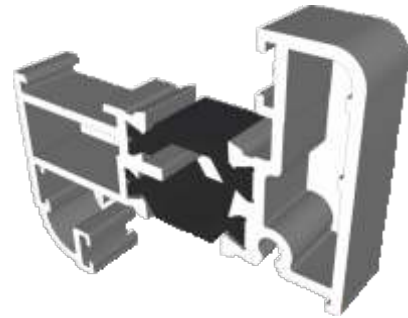

ETC025 - Externally Glazed Ovolo Feature Vent