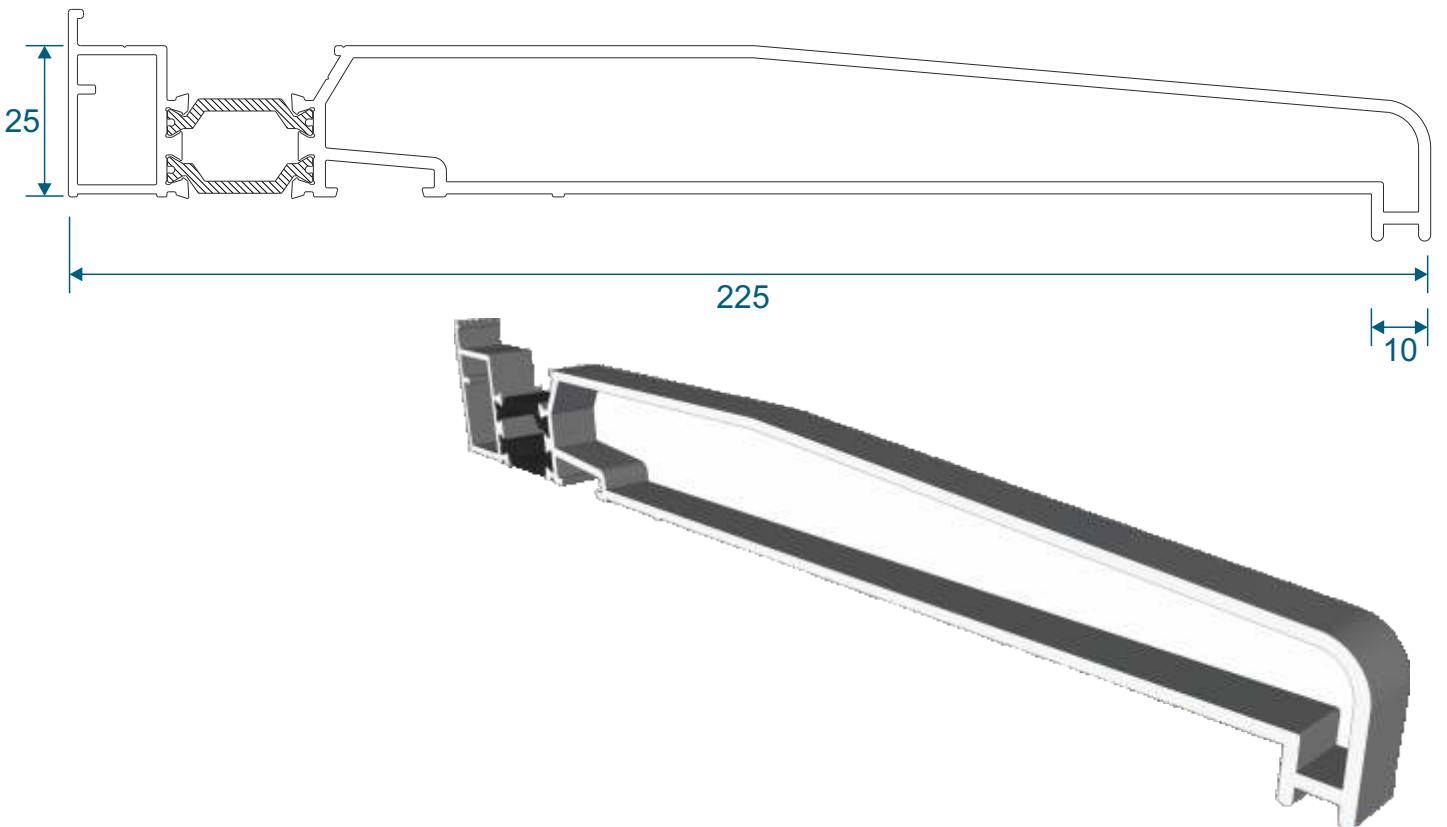

ETC457 - 150mm Cill

Cills

ETC458 - 190mm Cill

ETC479 - 225mm Cill

Opening Windows - 70mm Frames

Opening Vents With ETC018 Outer Frame

Opening Vents With ETC019 Outer Frame

Opening Windows - 70mm Frames