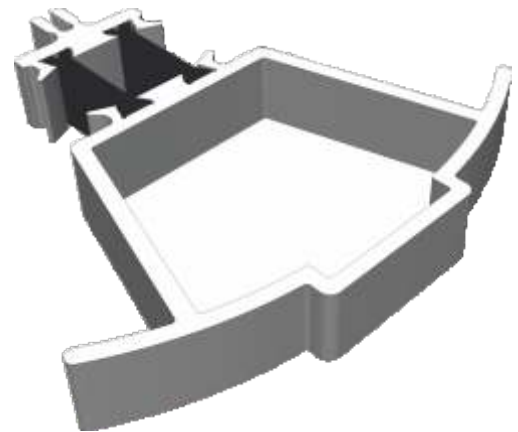

ETC517 - 25mm Coupler For 70mm Frame

ETC047 - 47mm Corner Post

ETC048 - 70mm Corner Post

Bay Poles

ETC040 - 120° - 136° (For 70mm Frames Only)

ETC041 - 137° - 155° (For 70mm Frames Only)

ETC042 - 156° - 170° (For 70mm Frames Only)

Bay Poles & Adapters

ETC869 - Circular Bay Pole (For 70mm or 47mm Frames)

ETC150 - Circular Bay Pole Adapter For 70mm Frames

ETC043 - Bay Pole Adapter

ETC044 - Bay Pole Internal Trim

Cills

ETC451 - 85mm Cill