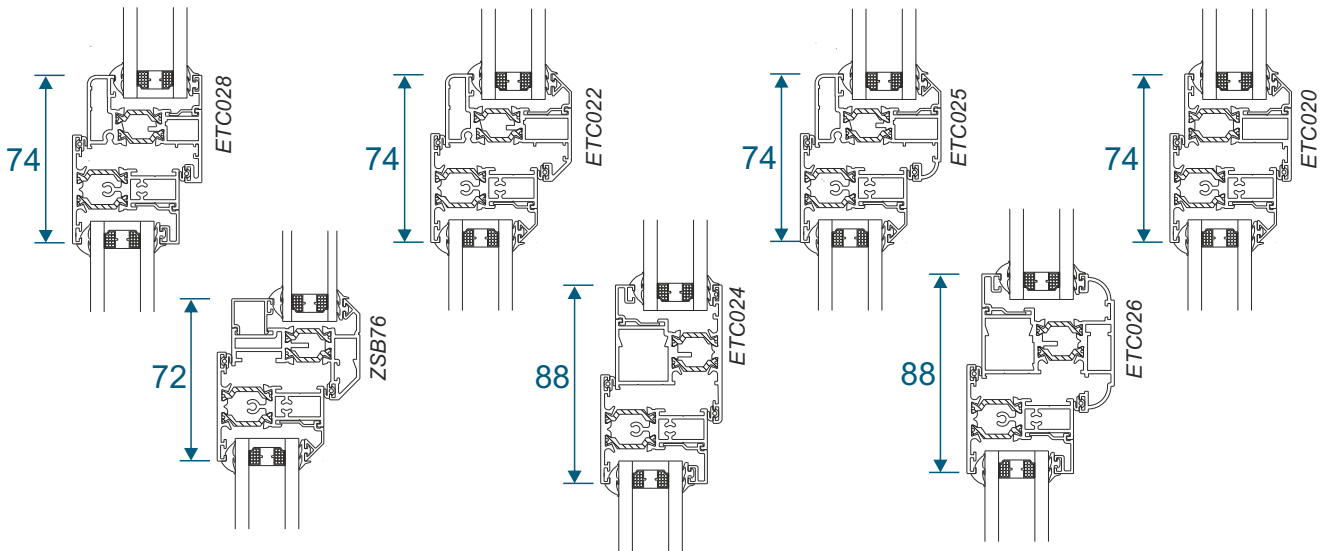

ETC457 - 150mm Cill

Cills

ETC458 - 190mm Cill

ETC479 - 225mm Cill

Opening Windows - 70mm Frames

Opening Vents With ETC018 Outer Frame

Opening Vents With ETC019 Outer Frame

Opening Windows - 70mm Frames

Fixed Frames

Fixed Lite 47mm Frames

Fixed Lite 70mm Frames

Transom & Mullion Details

Fixed / Fixed - Chamfered or Square

Fixed With An Opener

Opener With An Opener

Main Office & Factory