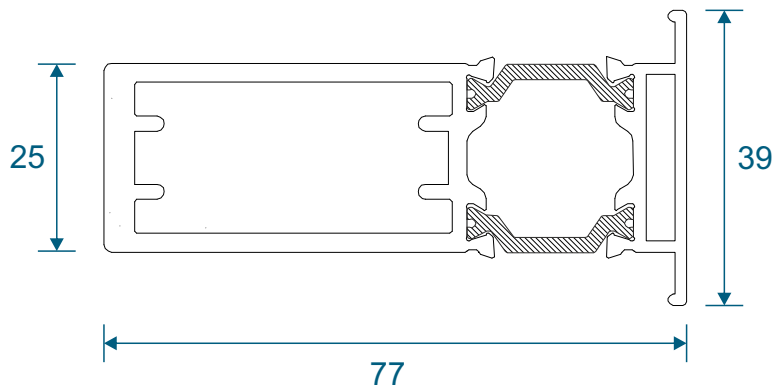

ETC058 - 32mm Extension For 47mm Frames

Mullions & Transoms

ETC031N - 48mm Transom / Mullion

ETC033 - 58mm Transom / Mullion

ETD030 - 109mm Midrail

Couplers & Corner Posts

W20053 - 15mm Coupler For 47mm Frame

ETC517 - 25mm Coupler For 70mm Frame

ETC047 - 47mm Corner Post

ETC048 - 70mm Corner Post

Bay Poles

ETC040 - 120° - 136° (For 70mm Frames Only)

ETC041 - 137° - 155° (For 70mm Frames Only)

ETC042 - 156° - 170° (For 70mm Frames Only)