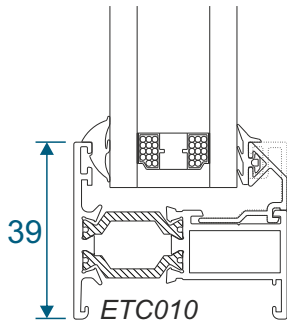

ETC457 - 150mm Cill

Cills

ETC458 - 190mm Cill

ETC479 - 225mm Cill

Opening Windows - 70mm Frames

Opening Vents With ETC018 Outer Frame

Opening Vents With ETC019 Outer Frame

Opening Windows - 70mm Frames

Opening Vents With ETC015 Outer Frame

Opening Windows - 47mm Frames

Opening Vents With ETC010 Outer Frame

Opening Vents With ETC012 Outer Frame

Opening Windows - 47mm Frames

Opening Vents With ETC020 Outer Frame

Fixed Frames

Fixed Lite 47mm Frames

Fixed Lite 70mm Frames

Transom & Mullion Details

Fixed / Fixed - Chamfered or Square

Fixed With An Opener

Opener With An Opener

Main Office & Factory