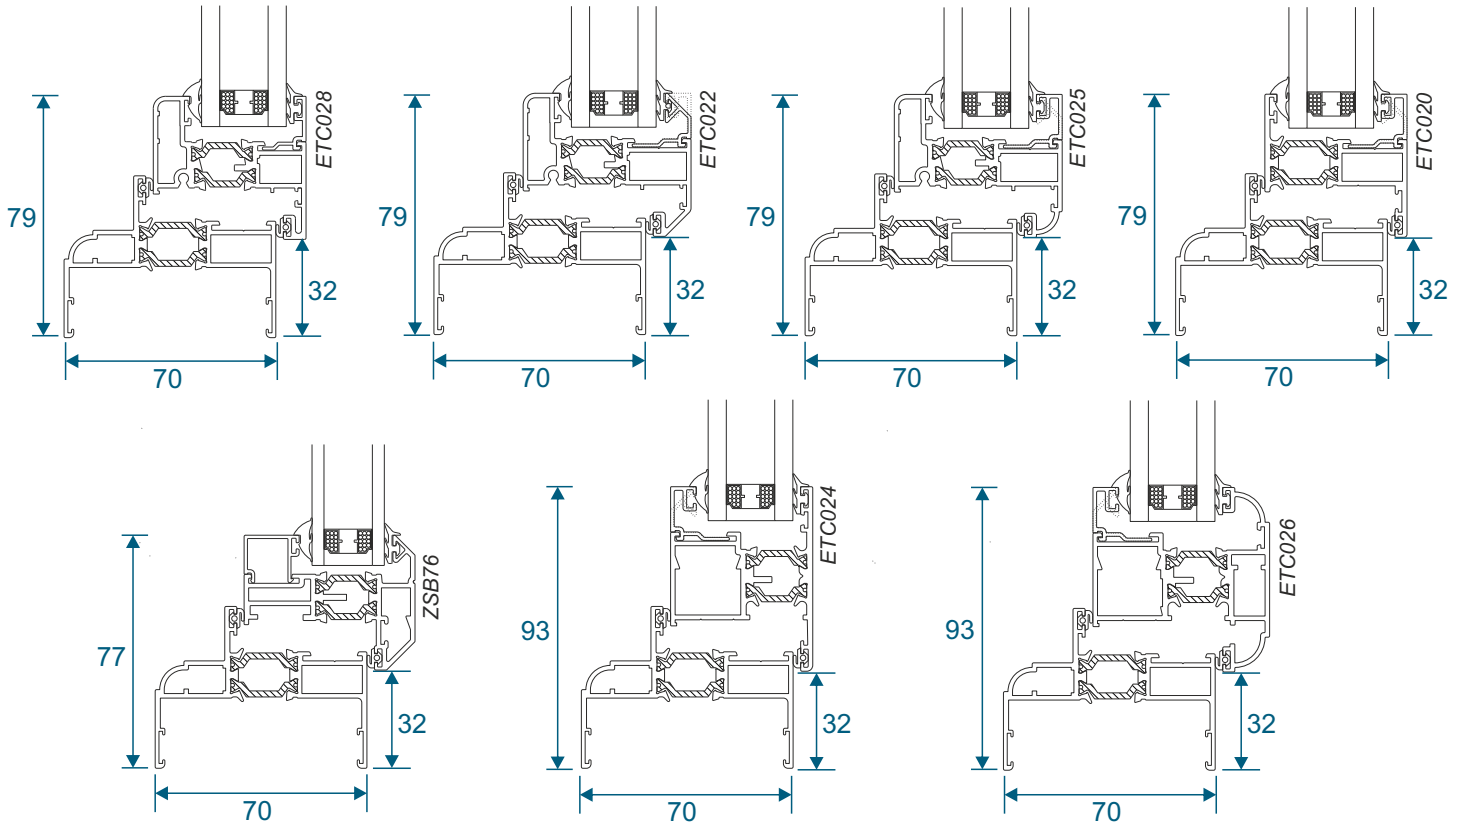

ETC457 - 150mm Cill

Cills

ETC458 - 190mm Cill

ETC479 - 225mm Cill

Opening Windows - 70mm Frames

Opening Vents With ETC018 Outer Frame

Opening Vents With ETC019 Outer Frame

Opening Windows - 70mm Frames

Opening Vents With ETC015 Outer Frame

Opening Windows - 47mm Frames

Opening Vents With ETC010 Outer Frame

Opening Vents With ETC012 Outer Frame

Opening Windows - 47mm Frames

Opening Vents With ETC020 Outer Frame

Fixed Frames

Fixed Lite 47mm Frames

Fixed Lite 70mm Frames

Transom & Mullion Details

Fixed / Fixed - Chamfered or Square

Fixed With An Opener

Opener With An Opener

Main Office & Factory