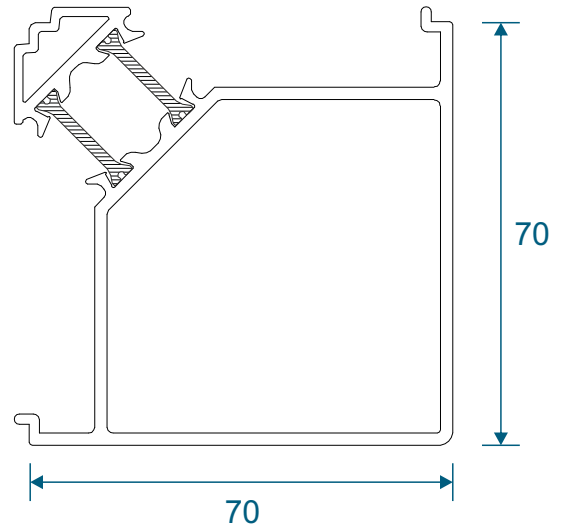

ETC058 - 32mm Extension For 47mm Frames

Mullions & Transoms

ETC031N - 48mm Transom / Mullion

ETC033 - 58mm Transom / Mullion

ETD030 - 109mm Midrail

Couplers & Corner Posts

W20053 - 15mm Coupler For 47mm Frame

ETC517 - 25mm Coupler For 70mm Frame

ETC047 - 47mm Corner Post

ETC048 - 70mm Corner Post

Bay Poles

ETC040 - 120° - 136° (For 70mm Frames Only)

ETC041 - 137° - 155° (For 70mm Frames Only)

ETC042 - 156° - 170° (For 70mm Frames Only)