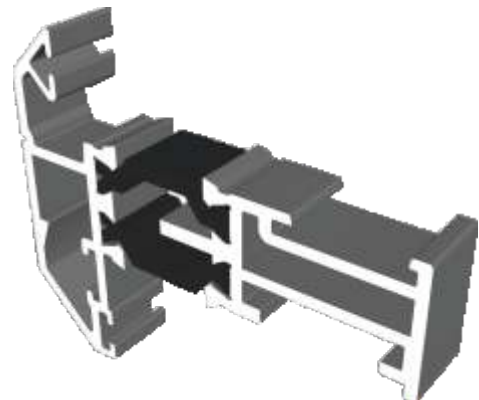

ETC020 - 47mm Odd Leg

Outer Frames

ETC018 - 70mm Square Direct Fix

ETC019 - 70mm Ovolo Direct Fix

ETC015 - 70mm Deep Ovolo Direct Fix

Opening Vents

ETC020 - Externally Glazed Flat Vent (For Cockspur)

ETC022 - Externally Glazed Feature Vent

ETC025 - Externally Glazed Ovolo Feature Vent

ETC028 - Externally Glazed Flat Vent (For Espag)

Opening Vents

ETC024N - Internally Glazed Flat Vent (For Espag)

ETC026 - Internally Glazed Ovolo Feature Vent

ZSB76 - Internally Glazed Chelton Feature Vent

Beads & Weather Bar

ETC161 - 28mm Square Bead

ETC164 - 28mm Chamfered Bead

ETC162 - 24mm Square Bead

ETC163 - 24mm Chamfered Bead

ETC166 - 28mm Flat Bead

For ETC028 Vent Only