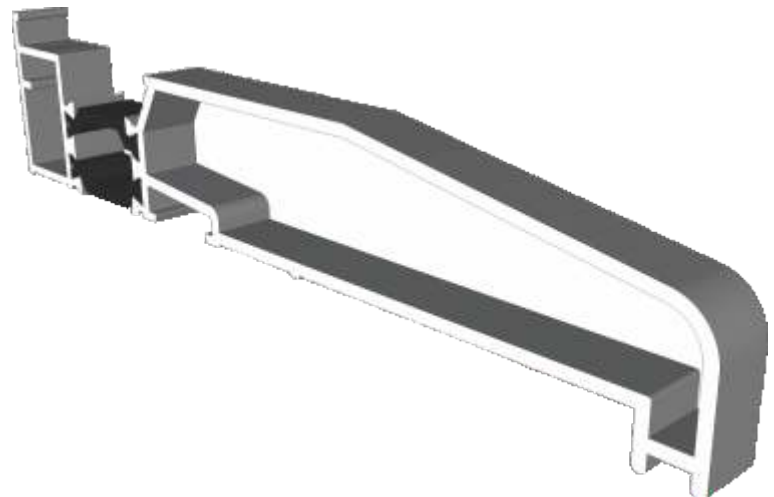

ETC457 - 150mm Cill