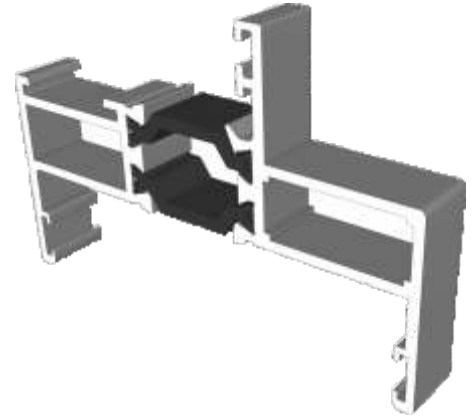

Ali47 Windows

Section Identification Guide

***** DISCONTINUED *****

SUPERSEDED BY DURATHERM 300

DURATION
WINDOWS

Contents

Profiles

47mm Outer Frames	3
70mm Outer Frames	4
Sashes	5 - 6
Beads	7
Extensions	8
Transoms, Mullion & Midrails	9
Couplers & Corner Posts	10
Bay Poles & Adapters	11 - 12
Cills	13 - 14

Section Drawings

Opening Windows - 70mm Frames	15 - 16
Opening Windows - 47mm Frames	17 - 18
Fixed Windows	19
Transoms & Mullion Details	20

Outer Frames

ETC010 - 47mm Slim Equal Leg

ETC012 - 47mm Equal Leg

ETC020 - 47mm Odd Leg

Outer Frames

ETC018 - 70mm Square Direct Fix

ETC019 - 70mm Ovolo Direct Fix

ETC015 - 70mm Deep Ovolo Direct Fix

Opening Vents

ETC020 - Externally Glazed Flat Vent (For Cockspur)

ETC022 - Externally Glazed Feature Vent

ZSB76 - Internally Glazed Chelton Feature Vent

Beads & Weather Bar

ETC161 - 28mm Square Bead

ETC164 - 28mm Chamfered Bead

ETC162 - 24mm Square Bead

ETC163 - 24mm Chamfered Bead

ETC166 - 28mm Flat Bead

For ETC028 Vent Only