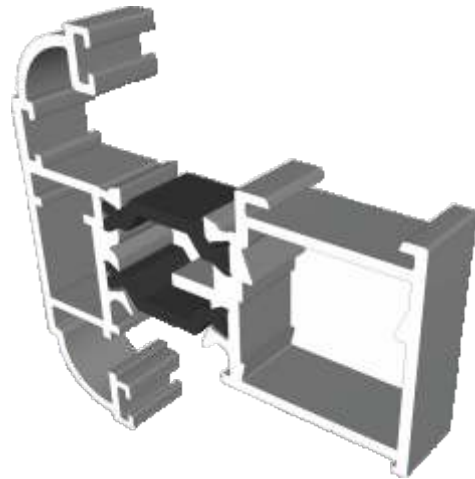

ETC020 - 47mm Odd Leg

Outer Frames

ETC018 - 70mm Square Direct Fix

ETC019 - 70mm Ovolo Direct Fix

ETC015 - 70mm Deep Ovolo Direct Fix

Opening Vents

ETC020 - Externally Glazed Flat Vent (For Cockspur)

ETC022 - Externally Glazed Feature Vent

ETC025 - Externally Glazed Ovolo Feature Vent

ETC028 - Externally Glazed Flat Vent (For Espag)

Opening Vents

ETC024N - Internally Glazed Flat Vent (For Espag)

ETC026 - Internally Glazed Ovolo Feature Vent

ZSB76 - Internally Glazed Chelton Feature Vent

Beads & Weather Bar

ETC161 - 28mm Square Bead

ETC164 - 28mm Chamfered Bead

ETC162 - 24mm Square Bead

ETC163 - 24mm Chamfered Bead

ETC166 - 28mm Flat Bead

For ETC028 Vent Only

W20167 - 24mm Chelton Bead

For ZSB54 Vent Only

ZSB72 - 24mm Clip In Chamfered Bead

For Fixed Curved Windows Only

VL72 - Weather Bar

Extensions

ETC559 - 20mm Extension For 70mm Frames

DV515 - 42mm Extension For 70mm Frames