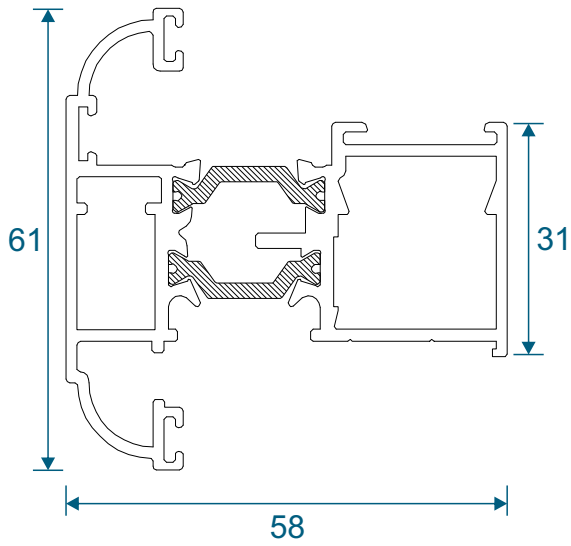

Section Drawings

Opening Windows - 70mm Frames	15 - 16
Opening Windows - 47mm Frames	17 - 18
Fixed Windows	19
Transoms & Mullion Details	20

Outer Frames

ETC010 - 47mm Slim Equal Leg

ETC012 - 47mm Equal Leg

ZSB76 - Internally Glazed Chelton Feature Vent

Beads & Weather Bar

ETC161 - 28mm Square Bead

ETC164 - 28mm Chamfered Bead

ETC162 - 24mm Square Bead

ETC163 - 24mm Chamfered Bead

ETC166 - 28mm Flat Bead

For ETC028 Vent Only