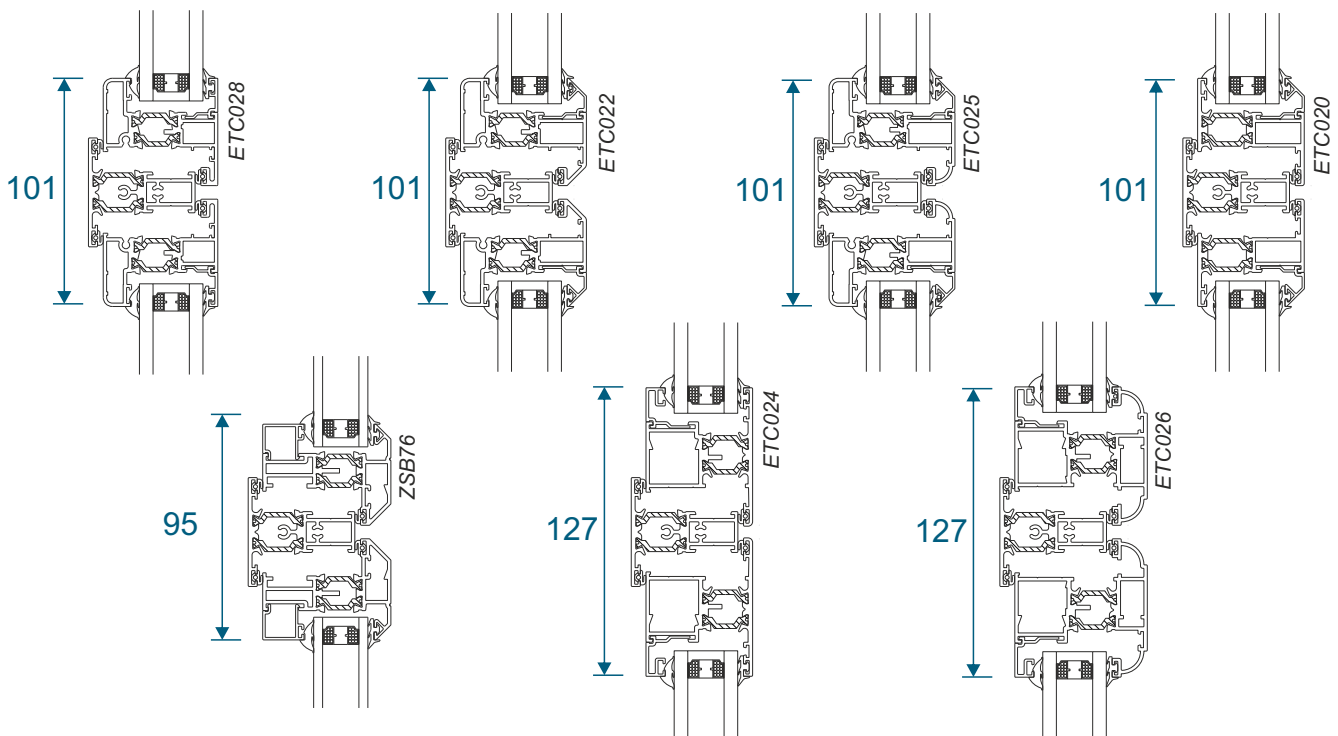

Opening Vents With ETC015 Outer Frame

Opening Windows - 47mm Frames

Opening Vents With ETC010 Outer Frame

Opening Vents With ETC012 Outer Frame

Opening Windows - 47mm Frames

Opening Vents With ETC020 Outer Frame

Fixed Frames

Fixed Lite 47mm Frames

Fixed Lite 70mm Frames

Transom & Mullion Details

Fixed / Fixed - Chamfered or Square

Fixed With An Opener

Opener With An Opener

Main Office & Factory