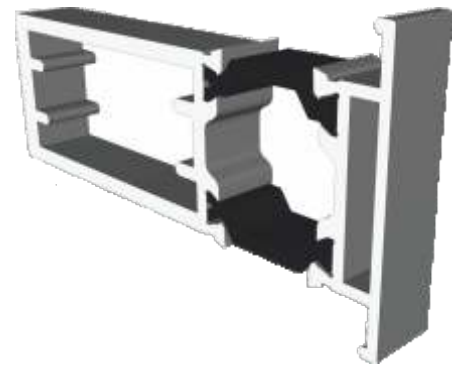

ETC058 - 32mm Extension For 47mm Frames

Mullions & Transoms

ETC031N - 48mm Transom / Mullion

ETC033 - 58mm Transom / Mullion

ETD030 - 109mm Midrail

Couplers & Corner Posts

W20053 - 15mm Coupler For 47mm Frame

ETC517 - 25mm Coupler For 70mm Frame

ETC047 - 47mm Corner Post

ETC048 - 70mm Corner Post

Bay Poles

ETC040 - 120° - 136° (For 70mm Frames Only)

ETC041 - 137° - 155° (For 70mm Frames Only)

ETC042 - 156° - 170° (For 70mm Frames Only)