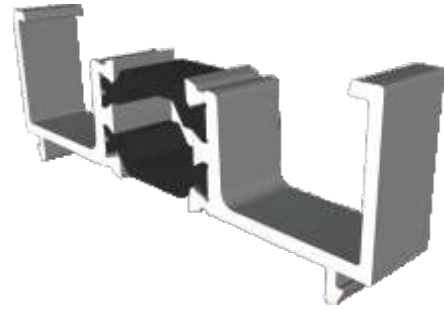

ZSB76 - Internally Glazed Chelton Feature Vent

Beads & Weather Bar

ETC161 - 28mm Square Bead

ETC164 - 28mm Chamfered Bead

ETC162 - 24mm Square Bead

ETC163 - 24mm Chamfered Bead

ETC166 - 28mm Flat Bead

For ETC028 Vent Only

W20167 - 24mm Chelton Bead

For ZSB54 Vent Only

ZSB72 - 24mm Clip In Chamfered Bead

For Fixed Curved Windows Only

VL72 - Weather Bar

Extensions

ETC559 - 20mm Extension For 70mm Frames

DV515 - 42mm Extension For 70mm Frames

ETC058 - 32mm Extension For 47mm Frames

Mullions & Transoms

ETC031N - 48mm Transom / Mullion

ETC033 - 58mm Transom / Mullion

ETD030 - 109mm Midrail

Couplers & Corner Posts

W20053 - 15mm Coupler For 47mm Frame