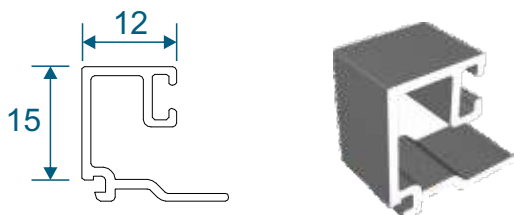

ZSB76 - Internally Glazed Chelton Feature Vent

Beads & Weather Bar

ETC161 - 28mm Square Bead

ETC164 - 28mm Chamfered Bead

ETC162 - 24mm Square Bead

ETC163 - 24mm Chamfered Bead

ETC166 - 28mm Flat Bead

For ETC028 Vent Only

W20167 - 24mm Chelton Bead

For ZSB54 Vent Only

ZSB72 - 24mm Clip In Chamfered Bead

For Fixed Curved Windows Only

VL72 - Weather Bar

Extensions

ETC559 - 20mm Extension For 70mm Frames

DV515 - 42mm Extension For 70mm Frames