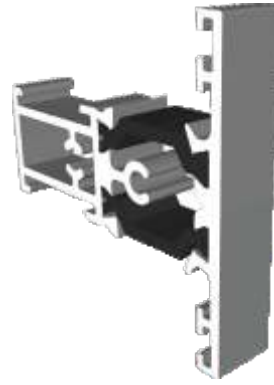

ZSB76 - Internally Glazed Chelton Feature Vent

Beads & Weather Bar

ETC161 - 28mm Square Bead

ETC164 - 28mm Chamfered Bead

ETC162 - 24mm Square Bead

ETC163 - 24mm Chamfered Bead

ETC166 - 28mm Flat Bead

For ETC028 Vent Only

W20167 - 24mm Chelton Bead

For ZSB54 Vent Only

ZSB72 - 24mm Clip In Chamfered Bead

For Fixed Curved Windows Only

VL72 - Weather Bar

Extensions

ETC559 - 20mm Extension For 70mm Frames

DV515 - 42mm Extension For 70mm Frames

ETC058 - 32mm Extension For 47mm Frames

Mullions & Transoms

ETC031N - 48mm Transom / Mullion

ETC033 - 58mm Transom / Mullion

ETD030 - 109mm Midrail

Couplers & Corner Posts

W20053 - 15mm Coupler For 47mm Frame