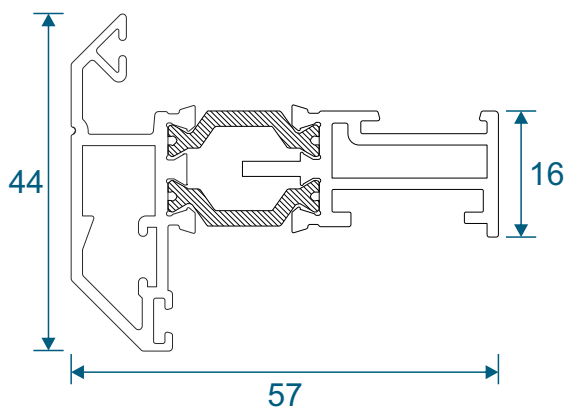

Section Drawings

Opening Windows - 70mm Frames	15 - 16
Opening Windows - 47mm Frames	17 - 18
Fixed Windows	19
Transoms & Mullion Details	20

Outer Frames

ETC010 - 47mm Slim Equal Leg

ETC012 - 47mm Equal Leg

ZSB76 - Internally Glazed Chelton Feature Vent

Beads & Weather Bar

ETC161 - 28mm Square Bead

ETC164 - 28mm Chamfered Bead

ETC162 - 24mm Square Bead

ETC163 - 24mm Chamfered Bead

ETC166 - 28mm Flat Bead

For ETC028 Vent Only