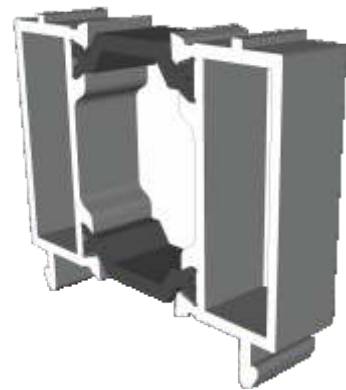

ETC058 - 32mm Extension For 47mm Frames