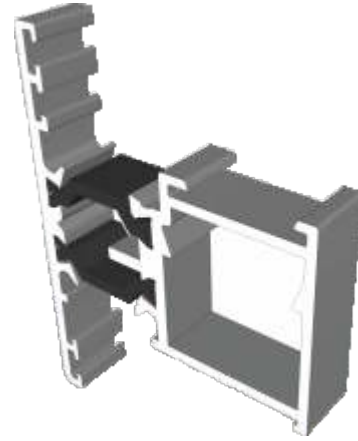

ETC025 - Externally Glazed Ovolo Feature Vent

ETC028 - Externally Glazed Flat Vent (For Espag)

Opening Vents

ETC024N - Internally Glazed Flat Vent (For Espag)

ETC026 - Internally Glazed Ovolo Feature Vent

ZSB76 - Internally Glazed Chelton Feature Vent

Beads & Weather Bar

ETC161 - 28mm Square Bead

ETC164 - 28mm Chamfered Bead

ETC162 - 24mm Square Bead

ETC163 - 24mm Chamfered Bead

ETC166 - 28mm Flat Bead

For ETC028 Vent Only