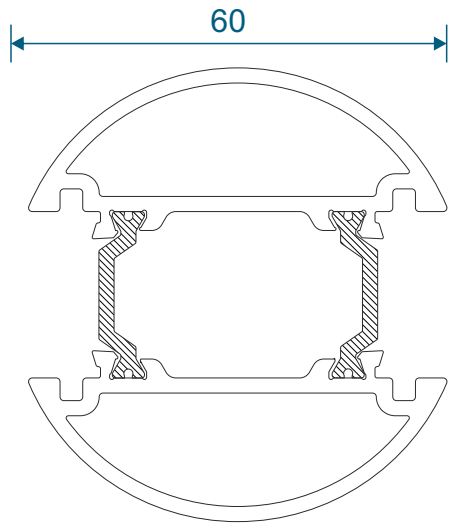

ETC058 - 32mm Extension For 47mm Frames

Mullions & Transoms

ETC031N - 48mm Transom / Mullion

ETC033 - 58mm Transom / Mullion

ETD030 - 109mm Midrail

Couplers & Corner Posts

W20053 - 15mm Coupler For 47mm Frame

ETC517 - 25mm Coupler For 70mm Frame

ETC047 - 47mm Corner Post

ETC048 - 70mm Corner Post

Bay Poles

ETC040 - 120° - 136° (For 70mm Frames Only)

ETC041 - 137° - 155° (For 70mm Frames Only)

ETC042 - 156° - 170° (For 70mm Frames Only)

Bay Poles & Adapters

ETC869 - Circular Bay Pole (For 70mm or 47mm Frames)

ETC150 - Circular Bay Pole Adapter For 70mm Frames

ETC043 - Bay Pole Adapter

ETC044 - Bay Pole Internal Trim

Cills

ETC451 - 85mm Cill

ETC457 - 150mm Cill

Cills

ETC458 - 190mm Cill

ETC479 - 225mm Cill

Opening Windows - 70mm Frames

Opening Vents With ETC018 Outer Frame

Opening Vents With ETC019 Outer Frame

Opening Windows - 70mm Frames