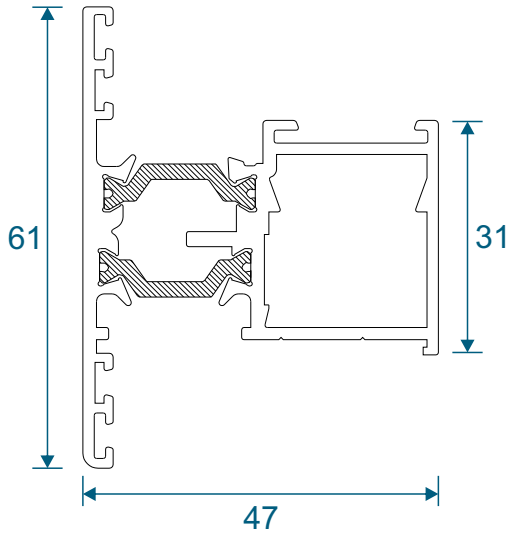

Opening Vents

ETC024N - Internally Glazed Flat Vent (For Espag)