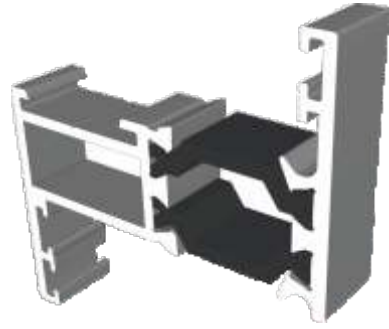

Ali47 Windows

Section Identification Guide

***** DISCONTINUED *****

SUPERSEDED BY DURATHERM 300

DURATION
WINDOWS

Contents

Profiles

47mm Outer Frames	3
70mm Outer Frames	4
Sashes	5 - 6
Beads	7
Extensions	8
Transoms, Mullion & Midrails	9
Couplers & Corner Posts	10
Bay Poles & Adapters	11 - 12
Cills	13 - 14

Section Drawings

Opening Windows - 70mm Frames	15 - 16
Opening Windows - 47mm Frames	17 - 18
Fixed Windows	19
Transoms & Mullion Details	20

Outer Frames

ETC010 - 47mm Slim Equal Leg

ETC012 - 47mm Equal Leg

ETC020 - 47mm Odd Leg

Outer Frames

ETC018 - 70mm Square Direct Fix

ETC019 - 70mm Ovolo Direct Fix

ETC015 - 70mm Deep Ovolo Direct Fix

Opening Vents

ETC020 - Externally Glazed Flat Vent (For Cockspur)

ETC022 - Externally Glazed Feature Vent

ZSB76 - Internally Glazed Chelton Feature Vent

Beads & Weather Bar

ETC161 - 28mm Square Bead

ETC164 - 28mm Chamfered Bead

ETC162 - 24mm Square Bead

ETC163 - 24mm Chamfered Bead

ETC166 - 28mm Flat Bead

For ETC028 Vent Only