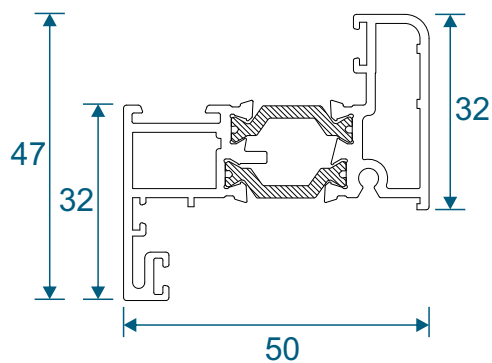

ETC028 - Externally Glazed Flat Vent (For Espag)