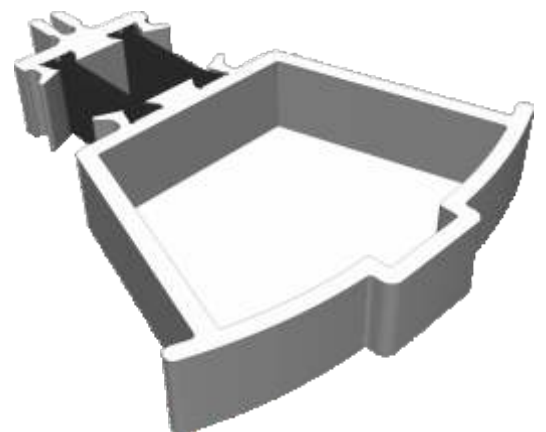

ETC517 - 25mm Coupler For 70mm Frame

ETC047 - 47mm Corner Post

ETC048 - 70mm Corner Post

Bay Poles

ETC040 - 120° - 136° (For 70mm Frames Only)

ETC041 - 137° - 155° (For 70mm Frames Only)

ETC042 - 156° - 170° (For 70mm Frames Only)

Bay Poles & Adapters

ETC869 - Circular Bay Pole (For 70mm or 47mm Frames)

ETC150 - Circular Bay Pole Adapter For 70mm Frames

ETC043 - Bay Pole Adapter

ETC044 - Bay Pole Internal Trim

Cills

ETC451 - 85mm Cill