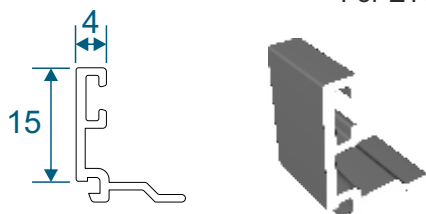

ZSB76 - Internally Glazed Chelton Feature Vent

Beads & Weather Bar

ETC161 - 28mm Square Bead

ETC164 - 28mm Chamfered Bead

ETC162 - 24mm Square Bead

ETC163 - 24mm Chamfered Bead

ETC166 - 28mm Flat Bead

For ETC028 Vent Only