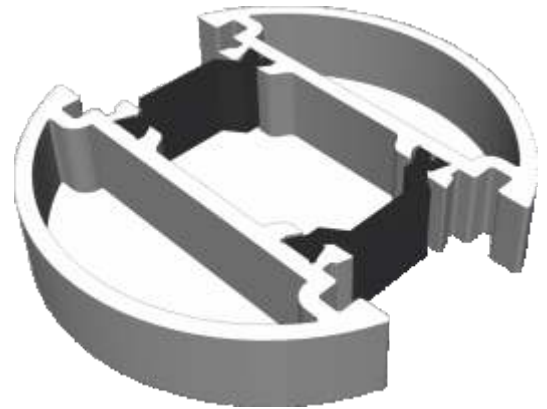

ZSB76 - Internally Glazed Chelton Feature Vent

Beads & Weather Bar

ETC161 - 28mm Square Bead

ETC164 - 28mm Chamfered Bead

ETC162 - 24mm Square Bead

ETC163 - 24mm Chamfered Bead

ETC166 - 28mm Flat Bead

For ETC028 Vent Only

ETC517 - 25mm Coupler For 70mm Frame

ETC047 - 47mm Corner Post

ETC048 - 70mm Corner Post

Bay Poles

ETC040 - 120° - 136° (For 70mm Frames Only)

ETC041 - 137° - 155° (For 70mm Frames Only)

ETC042 - 156° - 170° (For 70mm Frames Only)

Bay Poles & Adapters

ETC869 - Circular Bay Pole (For 70mm or 47mm Frames)

ETC150 - Circular Bay Pole Adapter For 70mm Frames

ETC043 - Bay Pole Adapter

ETC044 - Bay Pole Internal Trim

Cills

ETC451 - 85mm Cill