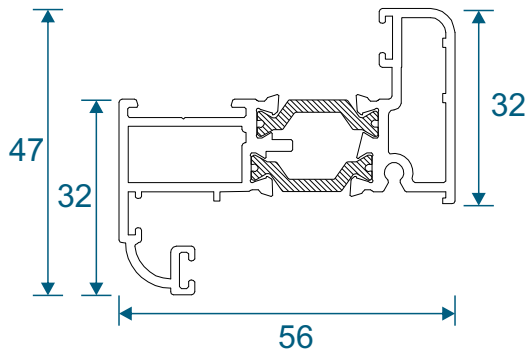

ETC025 - Externally Glazed Ovolo Feature Vent