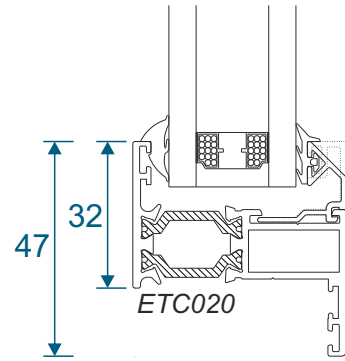

ETC457 - 150mm Cill

Cills

ETC458 - 190mm Cill

ETC479 - 225mm Cill

Opening Windows - 70mm Frames

Opening Vents With ETC018 Outer Frame

Opening Vents With ETC019 Outer Frame

Opening Windows - 70mm Frames

Opening Vents With ETC015 Outer Frame

Opening Windows - 47mm Frames

Opening Vents With ETC010 Outer Frame

Opening Vents With ETC012 Outer Frame

Opening Windows - 47mm Frames

Opening Vents With ETC020 Outer Frame

Fixed Frames

Fixed Lite 47mm Frames

Fixed Lite 70mm Frames

Transom & Mullion Details

Fixed / Fixed - Chamfered or Square

Fixed With An Opener

Opener With An Opener

Main Office & Factory