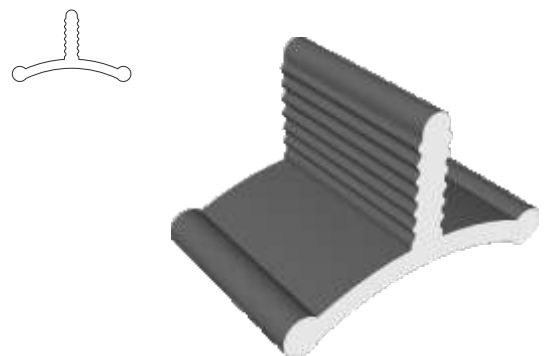

Bay Poles & Adapters

ETC869 - Circular Bay Pole (For 70mm or 47mm Frames)

ETC150 - Circular Bay Pole Adapter For 70mm Frames

ETC043 - Bay Pole Adapter

ETC044 - Bay Pole Internal Trim

Cills

ETC451 - 85mm Cill

ETC457 - 150mm Cill

Cills

ETC458 - 190mm Cill

ETC479 - 225mm Cill

Opening Windows - 70mm Frames

Opening Vents With ETC018 Outer Frame

Opening Vents With ETC019 Outer Frame

Opening Windows - 70mm Frames