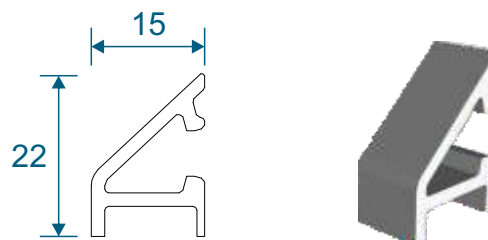

ZSB76 - Internally Glazed Chelton Feature Vent

Beads & Weather Bar

ETC161 - 28mm Square Bead

ETC164 - 28mm Chamfered Bead

ETC162 - 24mm Square Bead

ETC163 - 24mm Chamfered Bead

ETC166 - 28mm Flat Bead

For ETC028 Vent Only

W20167 - 24mm Chelton Bead

For ZSB54 Vent Only

ZSB72 - 24mm Clip In Chamfered Bead

For Fixed Curved Windows Only

VL72 - Weather Bar

Extensions

ETC559 - 20mm Extension For 70mm Frames

DV515 - 42mm Extension For 70mm Frames