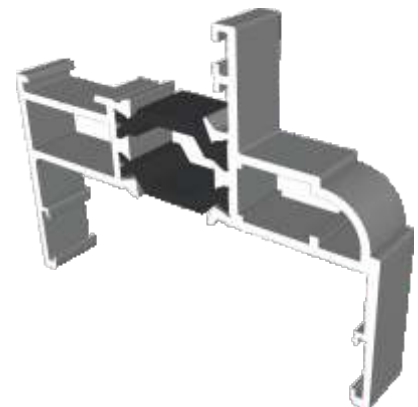

Ali47 Windows

Section Identification Guide

***** DISCONTINUED *****

SUPERSEDED BY DURATHERM 300

DURATION
WINDOWS

Contents

Profiles

47mm Outer Frames	3
70mm Outer Frames	4
Sashes	5 - 6
Beads	7
Extensions	8
Transoms, Mullion & Midrails	9
Couplers & Corner Posts	10
Bay Poles & Adapters	11 - 12
Cills	13 - 14

Section Drawings

Opening Windows - 70mm Frames	15 - 16
Opening Windows - 47mm Frames	17 - 18
Fixed Windows	19
Transoms & Mullion Details	20

Outer Frames

ETC010 - 47mm Slim Equal Leg

ETC012 - 47mm Equal Leg

ETC020 - 47mm Odd Leg

Outer Frames

ETC018 - 70mm Square Direct Fix

ETC019 - 70mm Ovolo Direct Fix

ETC015 - 70mm Deep Ovolo Direct Fix

Opening Vents

ETC020 - Externally Glazed Flat Vent (For Cockspur)

ETC022 - Externally Glazed Feature Vent

ZSB76 - Internally Glazed Chelton Feature Vent

Beads & Weather Bar

ETC161 - 28mm Square Bead

ETC164 - 28mm Chamfered Bead

ETC162 - 24mm Square Bead

ETC163 - 24mm Chamfered Bead

ETC166 - 28mm Flat Bead

For ETC028 Vent Only