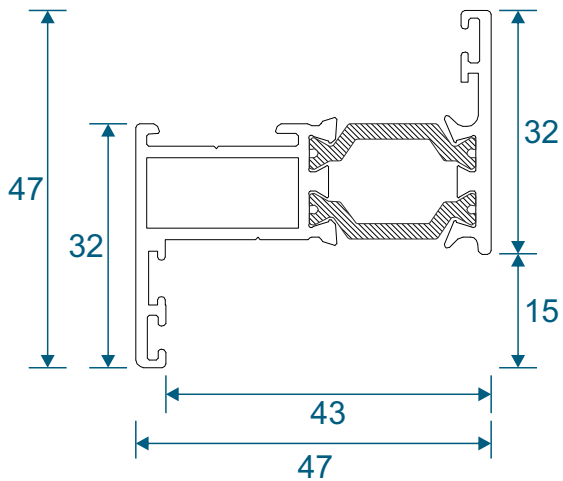

Ali47 Windows

Section Identification Guide

***** DISCONTINUED *****

SUPERSEDED BY DURATHERM 300

DURATION
WINDOWS

Contents

Profiles

47mm Outer Frames	3
70mm Outer Frames	4
Sashes	5 - 6
Beads	7
Extensions	8
Transoms, Mullion & Midrails	9
Couplers & Corner Posts	10
Bay Poles & Adapters	11 - 12
Cills	13 - 14

Section Drawings

Opening Windows - 70mm Frames	15 - 16
Opening Windows - 47mm Frames	17 - 18
Fixed Windows	19
Transoms & Mullion Details	20

Outer Frames

ETC010 - 47mm Slim Equal Leg

ETC012 - 47mm Equal Leg

ETC020 - 47mm Odd Leg

Outer Frames

ETC018 - 70mm Square Direct Fix

ETC019 - 70mm Ovolo Direct Fix

ETC015 - 70mm Deep Ovolo Direct Fix

Opening Vents

ETC020 - Externally Glazed Flat Vent (For Cockspur)

ETC022 - Externally Glazed Feature Vent