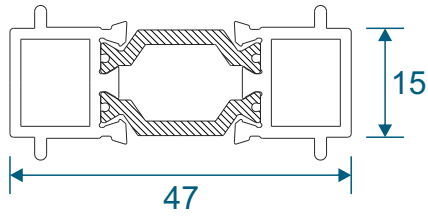

ETC058 - 32mm Extension For 47mm Frames

Mullions & Transoms

ETC031N - 48mm Transom / Mullion

ETC033 - 58mm Transom / Mullion

ETD030 - 109mm Midrail

Couplers & Corner Posts

W20053 - 15mm Coupler For 47mm Frame

ETC517 - 25mm Coupler For 70mm Frame

ETC047 - 47mm Corner Post

ETC048 - 70mm Corner Post

Bay Poles

ETC040 - 120° - 136° (For 70mm Frames Only)

ETC041 - 137° - 155° (For 70mm Frames Only)

ETC042 - 156° - 170° (For 70mm Frames Only)