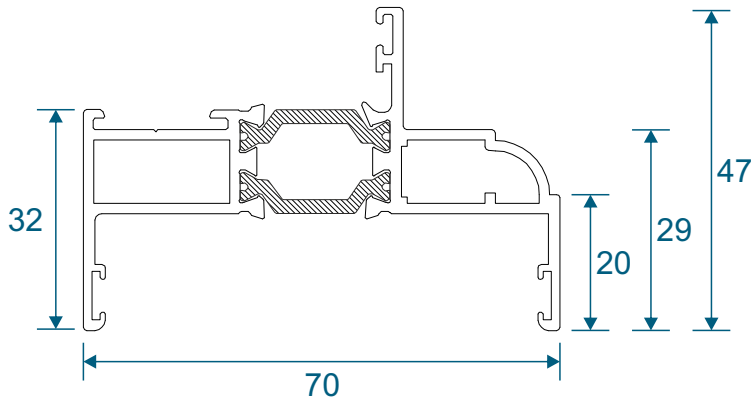

Ali47 Windows

Section Identification Guide

***** DISCONTINUED *****

SUPERSEDED BY DURATHERM 300

DURATION
WINDOWS

Contents

Profiles

47mm Outer Frames	3
70mm Outer Frames	4
Sashes	5 - 6
Beads	7
Extensions	8
Transoms, Mullion & Midrails	9
Couplers & Corner Posts	10
Bay Poles & Adapters	11 - 12
Cills	13 - 14

Section Drawings

Opening Windows - 70mm Frames	15 - 16
Opening Windows - 47mm Frames	17 - 18
Fixed Windows	19
Transoms & Mullion Details	20

Outer Frames

ETC010 - 47mm Slim Equal Leg

ETC012 - 47mm Equal Leg

ETC020 - 47mm Odd Leg

Outer Frames

ETC018 - 70mm Square Direct Fix

ETC019 - 70mm Ovolo Direct Fix

ETC015 - 70mm Deep Ovolo Direct Fix

Opening Vents

ETC020 - Externally Glazed Flat Vent (For Cockspur)

ETC022 - Externally Glazed Feature Vent

ZSB76 - Internally Glazed Chelton Feature Vent

Beads & Weather Bar

ETC161 - 28mm Square Bead

ETC164 - 28mm Chamfered Bead

ETC162 - 24mm Square Bead

ETC163 - 24mm Chamfered Bead

ETC166 - 28mm Flat Bead

For ETC028 Vent Only