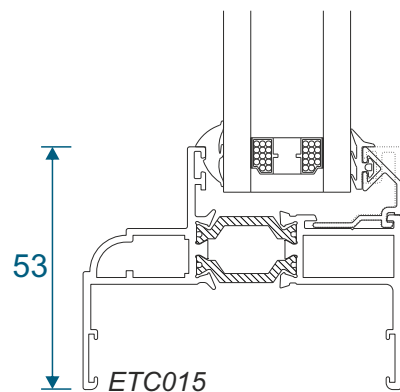

ETC457 - 150mm Cill

Cills

ETC458 - 190mm Cill

ETC479 - 225mm Cill

Opening Windows - 70mm Frames

Opening Vents With ETC018 Outer Frame

Opening Vents With ETC019 Outer Frame

Opening Windows - 70mm Frames

Opening Vents With ETC015 Outer Frame

Opening Windows - 47mm Frames

Opening Vents With ETC010 Outer Frame

Opening Vents With ETC012 Outer Frame

Opening Windows - 47mm Frames

Opening Vents With ETC020 Outer Frame

Fixed Frames

Fixed Lite 47mm Frames

Fixed Lite 70mm Frames

Transom & Mullion Details

Fixed / Fixed - Chamfered or Square

Fixed With An Opener

Opener With An Opener

Main Office & Factory