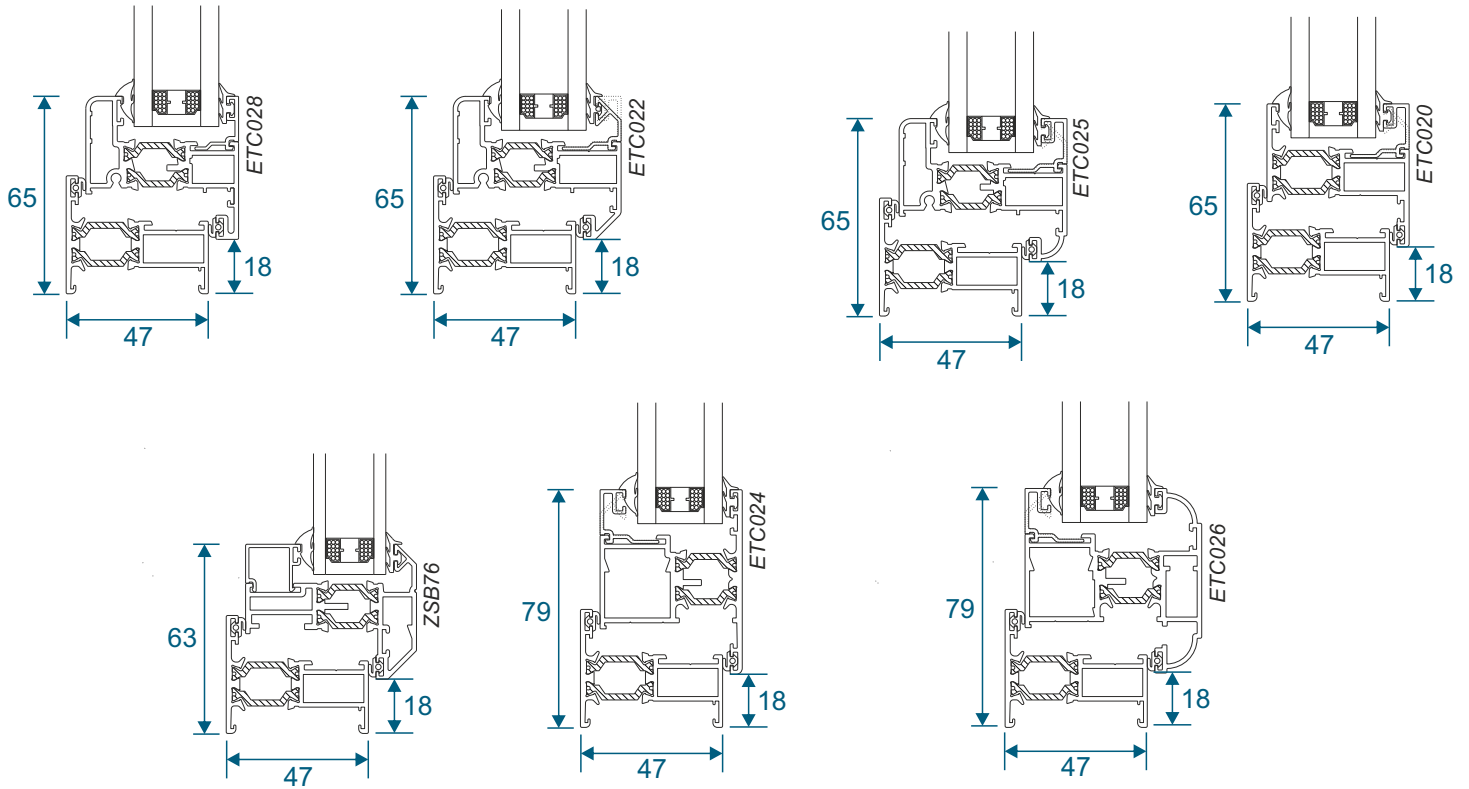

ETC457 - 150mm Cill

Cills

ETC458 - 190mm Cill

ETC479 - 225mm Cill

Opening Windows - 70mm Frames

Opening Vents With ETC018 Outer Frame

Opening Vents With ETC019 Outer Frame

Opening Windows - 70mm Frames

Opening Vents With ETC015 Outer Frame

Opening Windows - 47mm Frames

Opening Vents With ETC010 Outer Frame

Opening Vents With ETC012 Outer Frame

Opening Windows - 47mm Frames

Opening Vents With ETC020 Outer Frame

Fixed Frames

Fixed Lite 47mm Frames

Fixed Lite 70mm Frames

Transom & Mullion Details

Fixed / Fixed - Chamfered or Square

Fixed With An Opener

Opener With An Opener

Main Office & Factory