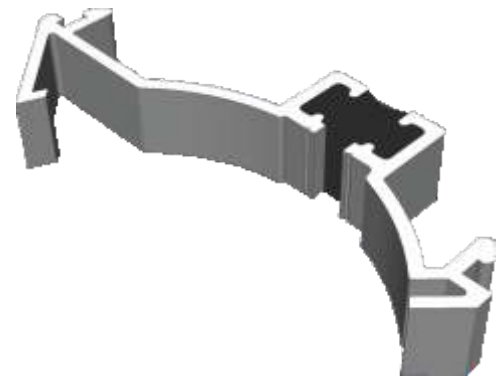

ETC150 - Circular Bay Pole Adapter For 70mm Frames