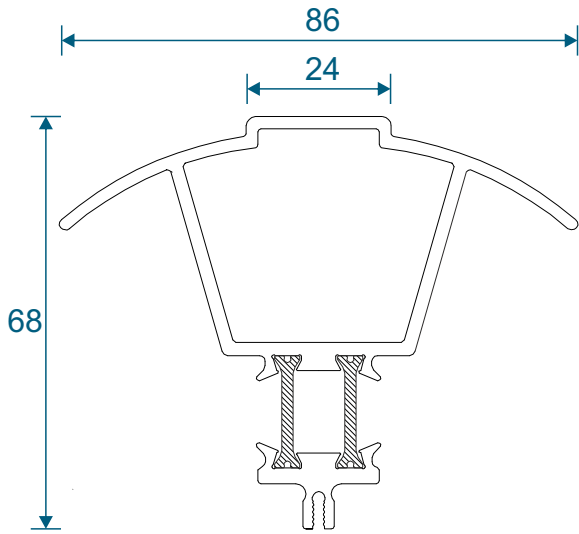

ETC058 - 32mm Extension For 47mm Frames

Mullions & Transoms

ETC031N - 48mm Transom / Mullion

ETC033 - 58mm Transom / Mullion

ETD030 - 109mm Midrail

Couplers & Corner Posts

W20053 - 15mm Coupler For 47mm Frame

ETC517 - 25mm Coupler For 70mm Frame

ETC047 - 47mm Corner Post

ETC048 - 70mm Corner Post

Bay Poles

ETC040 - 120° - 136° (For 70mm Frames Only)

ETC041 - 137° - 155° (For 70mm Frames Only)

ETC042 - 156° - 170° (For 70mm Frames Only)

Bay Poles & Adapters

ETC869 - Circular Bay Pole (For 70mm or 47mm Frames)

ETC150 - Circular Bay Pole Adapter For 70mm Frames

ETC043 - Bay Pole Adapter

ETC044 - Bay Pole Internal Trim

Cills

ETC451 - 85mm Cill

ETC457 - 150mm Cill

Cills

ETC458 - 190mm Cill

ETC479 - 225mm Cill

Opening Windows - 70mm Frames

Opening Vents With ETC018 Outer Frame

Opening Vents With ETC019 Outer Frame

Opening Windows - 70mm Frames