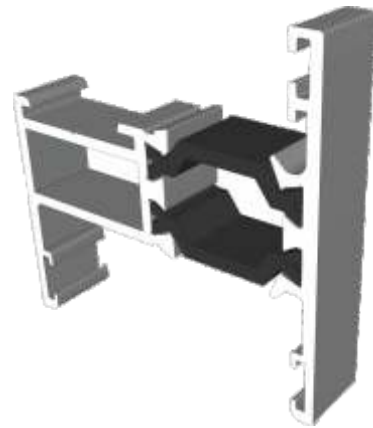

Ali47 Windows

Section Identification Guide

***** DISCONTINUED *****

SUPERSEDED BY DURATHERM 300

DURATION
WINDOWS

Contents

Profiles

47mm Outer Frames	3
70mm Outer Frames	4
Sashes	5 - 6
Beads	7
Extensions	8
Transoms, Mullion & Midrails	9
Couplers & Corner Posts	10
Bay Poles & Adapters	11 - 12
Cills	13 - 14

Section Drawings

Opening Windows - 70mm Frames	15 - 16
Opening Windows - 47mm Frames	17 - 18
Fixed Windows	19
Transoms & Mullion Details	20

Outer Frames

ETC010 - 47mm Slim Equal Leg

ETC012 - 47mm Equal Leg

ETC020 - 47mm Odd Leg

Outer Frames

ETC018 - 70mm Square Direct Fix

ETC019 - 70mm Ovolo Direct Fix

ETC015 - 70mm Deep Ovolo Direct Fix

Opening Vents

ETC020 - Externally Glazed Flat Vent (For Cockspur)

ETC022 - Externally Glazed Feature Vent

ZSB76 - Internally Glazed Chelton Feature Vent

Beads & Weather Bar

ETC161 - 28mm Square Bead

ETC164 - 28mm Chamfered Bead

ETC162 - 24mm Square Bead

ETC163 - 24mm Chamfered Bead

ETC166 - 28mm Flat Bead

For ETC028 Vent Only