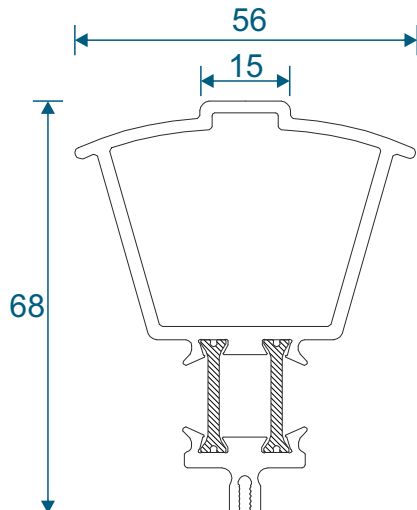

ETC058 - 32mm Extension For 47mm Frames

Mullions & Transoms

ETC031N - 48mm Transom / Mullion

ETC033 - 58mm Transom / Mullion

ETD030 - 109mm Midrail

Couplers & Corner Posts

W20053 - 15mm Coupler For 47mm Frame

ETC517 - 25mm Coupler For 70mm Frame

ETC047 - 47mm Corner Post

ETC048 - 70mm Corner Post

Bay Poles

ETC040 - 120° - 136° (For 70mm Frames Only)

ETC041 - 137° - 155° (For 70mm Frames Only)

ETC042 - 156° - 170° (For 70mm Frames Only)

Bay Poles & Adapters

ETC869 - Circular Bay Pole (For 70mm or 47mm Frames)

ETC150 - Circular Bay Pole Adapter For 70mm Frames

ETC043 - Bay Pole Adapter

ETC044 - Bay Pole Internal Trim

Cills

ETC451 - 85mm Cill

ETC457 - 150mm Cill

Cills

ETC458 - 190mm Cill

ETC479 - 225mm Cill

Opening Windows - 70mm Frames

Opening Vents With ETC018 Outer Frame

Opening Vents With ETC019 Outer Frame

Opening Windows - 70mm Frames