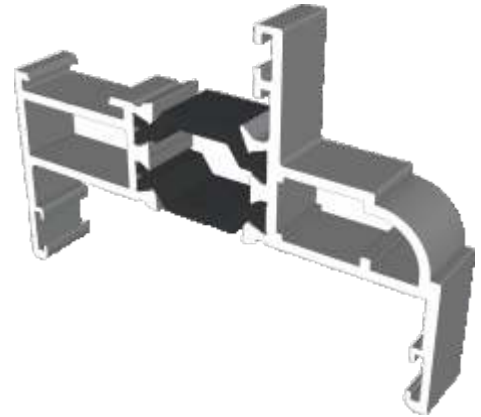

Ali47 Windows

Section Identification Guide

***** DISCONTINUED *****

SUPERSEDED BY DURATHERM 300

DURATION
WINDOWS

Contents

Profiles

47mm Outer Frames	3
70mm Outer Frames	4
Sashes	5 - 6
Beads	7
Extensions	8
Transoms, Mullion & Midrails	9
Couplers & Corner Posts	10
Bay Poles & Adapters	11 - 12
Cills	13 - 14

Section Drawings

Opening Windows - 70mm Frames	15 - 16
Opening Windows - 47mm Frames	17 - 18
Fixed Windows	19
Transoms & Mullion Details	20

Outer Frames

ETC010 - 47mm Slim Equal Leg

ETC012 - 47mm Equal Leg

ETC020 - 47mm Odd Leg

Outer Frames

ETC018 - 70mm Square Direct Fix

ETC019 - 70mm Ovolo Direct Fix

ETC015 - 70mm Deep Ovolo Direct Fix

Opening Vents

ETC020 - Externally Glazed Flat Vent (For Cockspur)

ETC022 - Externally Glazed Feature Vent

ZSB76 - Internally Glazed Chelton Feature Vent

Beads & Weather Bar

ETC161 - 28mm Square Bead

ETC164 - 28mm Chamfered Bead

ETC162 - 24mm Square Bead

ETC163 - 24mm Chamfered Bead

ETC166 - 28mm Flat Bead

For ETC028 Vent Only