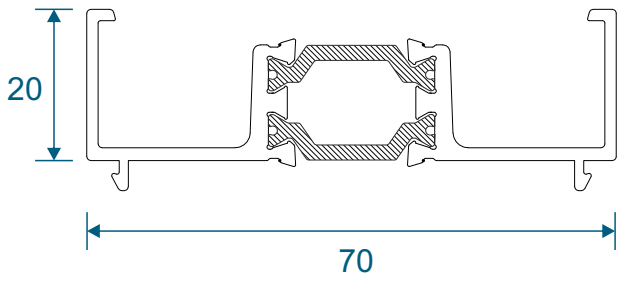

ZSB76 - Internally Glazed Chelton Feature Vent

Beads & Weather Bar

ETC161 - 28mm Square Bead

ETC164 - 28mm Chamfered Bead

ETC162 - 24mm Square Bead

ETC163 - 24mm Chamfered Bead

ETC166 - 28mm Flat Bead

For ETC028 Vent Only

W20167 - 24mm Chelton Bead

For ZSB54 Vent Only

ZSB72 - 24mm Clip In Chamfered Bead

For Fixed Curved Windows Only

VL72 - Weather Bar

Extensions

ETC559 - 20mm Extension For 70mm Frames

DV515 - 42mm Extension For 70mm Frames