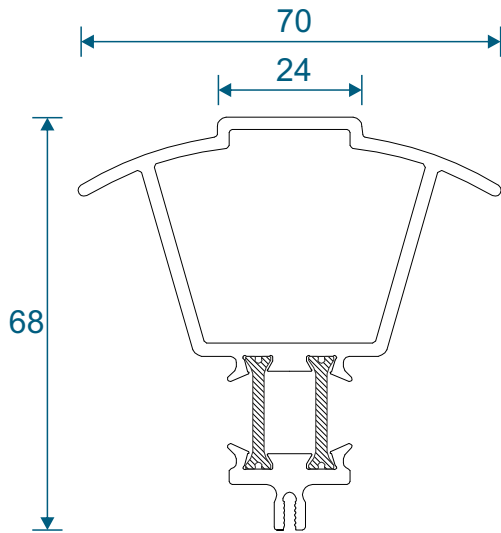

ETC058 - 32mm Extension For 47mm Frames

Mullions & Transoms

ETC031N - 48mm Transom / Mullion

ETC033 - 58mm Transom / Mullion

ETD030 - 109mm Midrail

Couplers & Corner Posts

W20053 - 15mm Coupler For 47mm Frame

ETC517 - 25mm Coupler For 70mm Frame

ETC047 - 47mm Corner Post

ETC048 - 70mm Corner Post

Bay Poles

ETC040 - 120° - 136° (For 70mm Frames Only)

ETC041 - 137° - 155° (For 70mm Frames Only)

ETC042 - 156° - 170° (For 70mm Frames Only)

Bay Poles & Adapters

ETC869 - Circular Bay Pole (For 70mm or 47mm Frames)

ETC150 - Circular Bay Pole Adapter For 70mm Frames

ETC043 - Bay Pole Adapter

ETC044 - Bay Pole Internal Trim

Cills

ETC451 - 85mm Cill

Fixed Frames

Fixed Lite 47mm Frames

Fixed Lite 70mm Frames

Transom & Mullion Details

Fixed / Fixed - Chamfered or Square

Fixed With An Opener

Opener With An Opener

Main Office & Factory