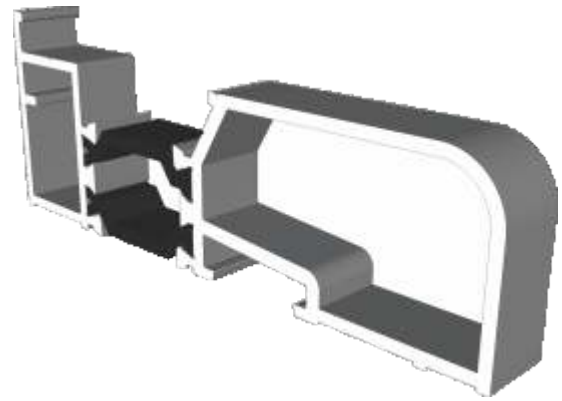

Bay Poles & Adapters

ETC869 - Circular Bay Pole (For 70mm or 47mm Frames)

ETC150 - Circular Bay Pole Adapter For 70mm Frames

ETC043 - Bay Pole Adapter

ETC044 - Bay Pole Internal Trim

Cills

ETC451 - 85mm Cill

ETC457 - 150mm Cill

Cills

ETC458 - 190mm Cill

ETC479 - 225mm Cill

Opening Windows - 70mm Frames

Opening Vents With ETC018 Outer Frame

Opening Vents With ETC019 Outer Frame

Opening Windows - 70mm Frames