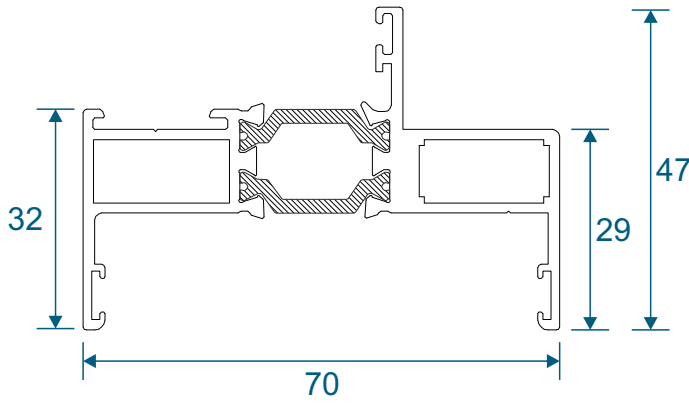

Ali47 Windows

Section Identification Guide

***** DISCONTINUED *****

SUPERSEDED BY DURATHERM 300

DURATION
WINDOWS

Contents

Profiles

47mm Outer Frames	3
70mm Outer Frames	4
Sashes	5 - 6
Beads	7
Extensions	8
Transoms, Mullion & Midrails	9
Couplers & Corner Posts	10
Bay Poles & Adapters	11 - 12
Cills	13 - 14

Section Drawings

Opening Windows - 70mm Frames	15 - 16
Opening Windows - 47mm Frames	17 - 18
Fixed Windows	19
Transoms & Mullion Details	20

Outer Frames

ETC010 - 47mm Slim Equal Leg

ETC012 - 47mm Equal Leg

ETC020 - 47mm Odd Leg

Outer Frames

ETC018 - 70mm Square Direct Fix

ETC019 - 70mm Ovolo Direct Fix

ETC015 - 70mm Deep Ovolo Direct Fix

Opening Vents

ETC020 - Externally Glazed Flat Vent (For Cockspur)

ETC022 - Externally Glazed Feature Vent

ZSB76 - Internally Glazed Chelton Feature Vent

Beads & Weather Bar

ETC161 - 28mm Square Bead

ETC164 - 28mm Chamfered Bead

ETC162 - 24mm Square Bead

ETC163 - 24mm Chamfered Bead

ETC166 - 28mm Flat Bead

For ETC028 Vent Only