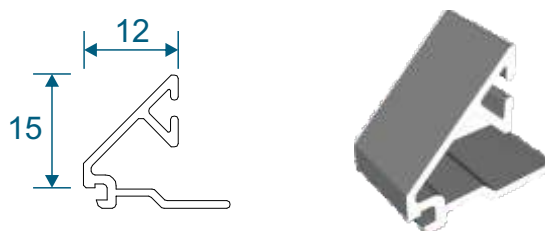

ZSB76 - Internally Glazed Chelton Feature Vent

Beads & Weather Bar

ETC161 - 28mm Square Bead

ETC164 - 28mm Chamfered Bead

ETC162 - 24mm Square Bead

ETC163 - 24mm Chamfered Bead

ETC166 - 28mm Flat Bead

For ETC028 Vent Only

W20167 - 24mm Chelton Bead

For ZSB54 Vent Only

ZSB72 - 24mm Clip In Chamfered Bead

For Fixed Curved Windows Only

VL72 - Weather Bar

Extensions

ETC559 - 20mm Extension For 70mm Frames

DV515 - 42mm Extension For 70mm Frames