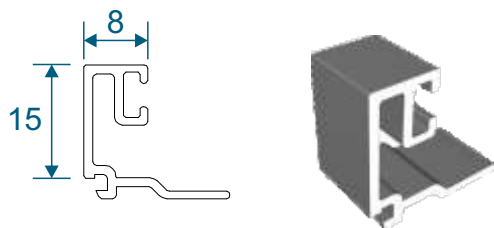

ETC025 - Externally Glazed Ovolo Feature Vent

ETC028 - Externally Glazed Flat Vent (For Espag)

Opening Vents

ETC024N - Internally Glazed Flat Vent (For Espag)

ETC026 - Internally Glazed Ovolo Feature Vent

ZSB76 - Internally Glazed Chelton Feature Vent

Beads & Weather Bar

ETC161 - 28mm Square Bead

ETC164 - 28mm Chamfered Bead

ETC162 - 24mm Square Bead

ETC163 - 24mm Chamfered Bead

ETC166 - 28mm Flat Bead

For ETC028 Vent Only