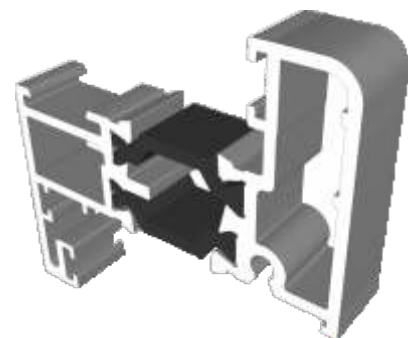

ETC028 - Externally Glazed Flat Vent (For Espag)