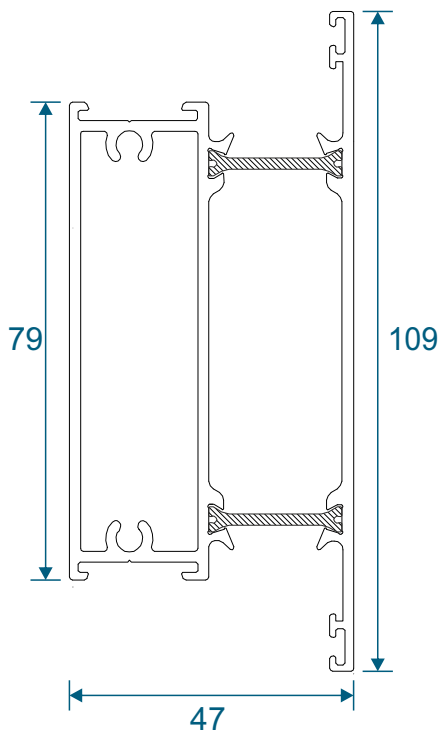

W20167 - 24mm Chelton Bead

For ZSB54 Vent Only

ZSB72 - 24mm Clip In Chamfered Bead

For Fixed Curved Windows Only

VL72 - Weather Bar

Extensions

ETC559 - 20mm Extension For 70mm Frames

DV515 - 42mm Extension For 70mm Frames

ETC058 - 32mm Extension For 47mm Frames

Mullions & Transoms

ETC031N - 48mm Transom / Mullion

ETC033 - 58mm Transom / Mullion

ETD030 - 109mm Midrail

Couplers & Corner Posts

W20053 - 15mm Coupler For 47mm Frame

ETC517 - 25mm Coupler For 70mm Frame

ETC047 - 47mm Corner Post

ETC048 - 70mm Corner Post

Bay Poles

ETC040 - 120° - 136° (For 70mm Frames Only)

ETC041 - 137° - 155° (For 70mm Frames Only)

ETC042 - 156° - 170° (For 70mm Frames Only)

Fixed Frames

Fixed Lite 47mm Frames

Fixed Lite 70mm Frames

Transom & Mullion Details

Fixed / Fixed - Chamfered or Square

Fixed With An Opener

Opener With An Opener

Main Office & Factory