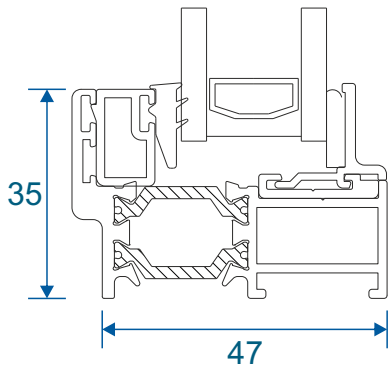

Fixed Frames

Equal Leg Frame