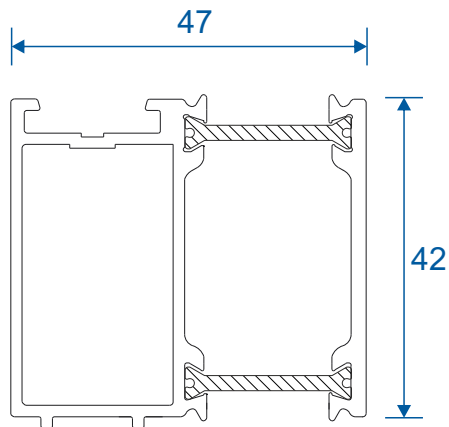

Transoms & Mullions

W20031 - Transom / Mullion

Extensions

ETD056 - 20mm Add On For 47mm Sections

ETD058 - 42mm Head Extension

Corner Post

ETC047 - 47mm Corner Post

Couplers