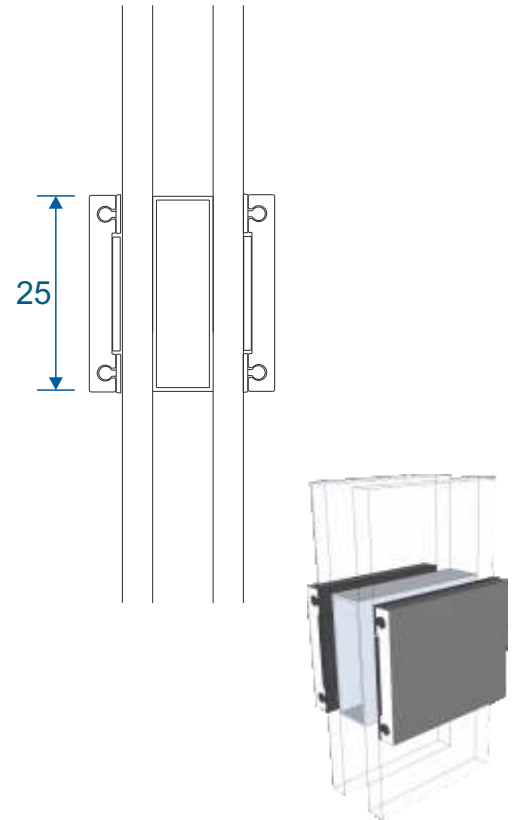

25mm Flat In And Out