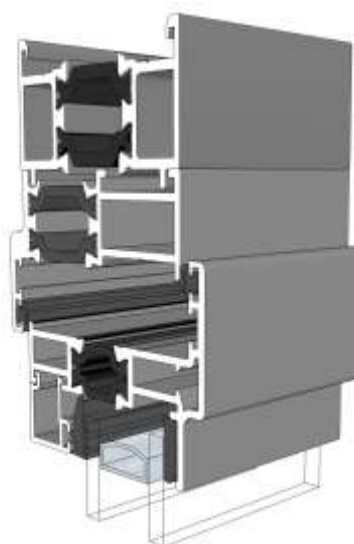

Heritage Sash With ETD056