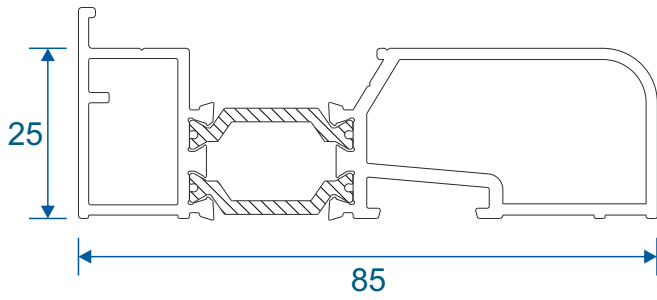

W20482 - Coupling Drip Bar

W20051 - Universal Coupler

W20053 - 15mm Coupler

Cills

ETC458 - 190mm Cill

ETC479 - 225mm Cill

Cills

ETC451 - 85mm Cill