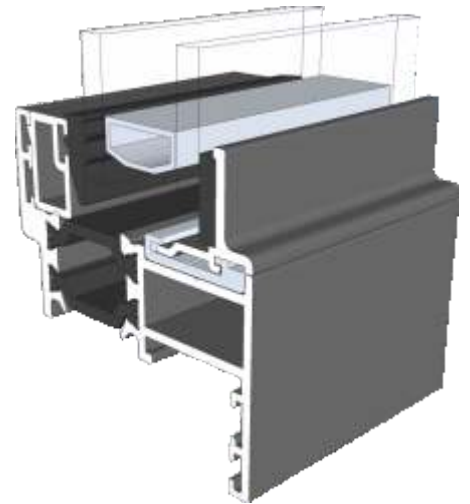

ETC457 - 150mm Cill

Fixed Frames

Equal Leg Frame

Odd Leg Frame

Equal Leg Frame For Curving

Equal Leg Frame With Opener

Chelton Sash

Heritage Sash