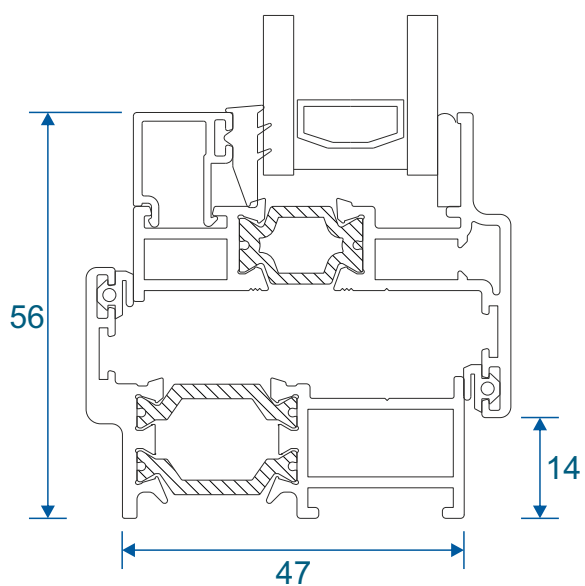

ETC457 - 150mm Cill

Fixed Frames

Equal Leg Frame

Odd Leg Frame

Equal Leg Frame For Curving

Equal Leg Frame With Opener

Chelton Sash

Heritage Sash