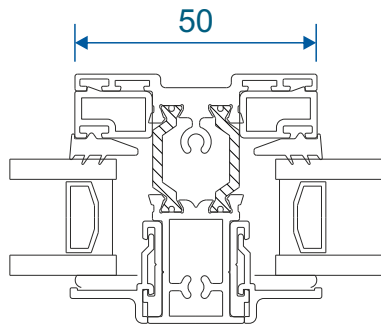

Fixed Lite Next To Fixed Lite

Fixed Next To An Opener

Opener Next To An Opener

Transom & Mullion - Heritage Sash

Fixed Lite Next To Fixed Lite

Fixed Next To An Opener

Opener Next To An Opener

Fixed & Openers With 20mm Head Extension

Fixed Frame With ETD056

Chelton Sash With ETD056

Heritage Sash With ETD056

Fixed & Openers With 42mm Head Extension

Fixed Frame With ETD058

77

Chelton Sash With ETD058

101