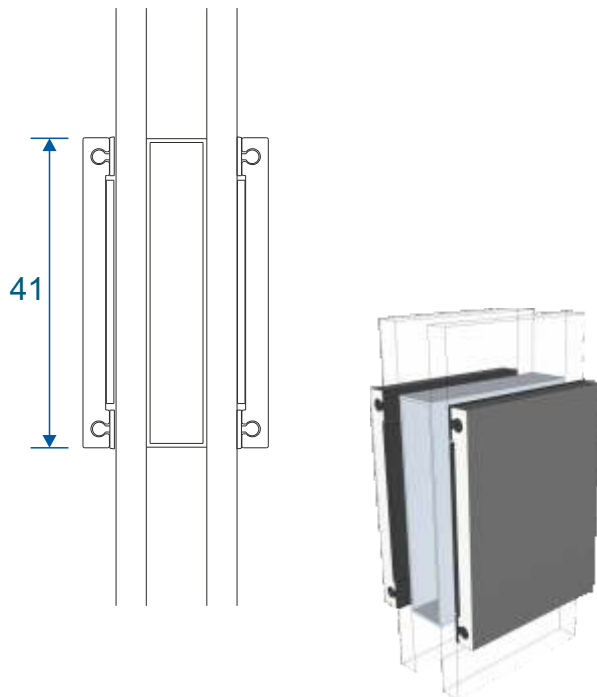

19mm Flat In And Out

25mm Flat In And Out

41mm Flat In And Out

Main Office & Factory

Thames Development, t: 01268 681612 (20 lines)
Charfleets Road, f: 01268 510058
Canvey Island, e: sales@duration.co.uk
Essex. SS8 0PQ w: www.duration.co.uk