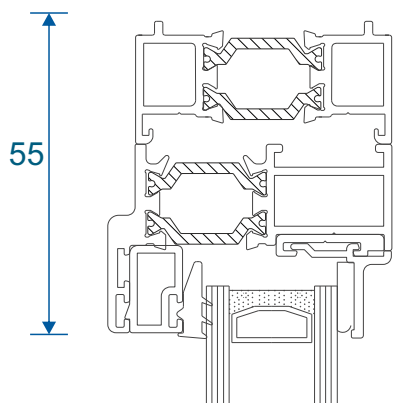

Fixed Lite Next To Fixed Lite

Fixed Next To An Opener

Opener Next To An Opener

Transom & Mullion - Heritage Sash

Fixed Lite Next To Fixed Lite

Fixed Next To An Opener

Opener Next To An Opener

Fixed & Openers With 20mm Head Extension

Fixed Frame With ETD056

Chelton Sash With ETD056

Heritage Sash With ETD056

Fixed & Openers With 42mm Head Extension

Fixed Frame With ETD058

77

Chelton Sash With ETD058

101