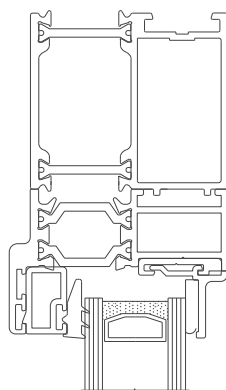

Heritage Stepped

Section Identification Guide

DURATION
WINDOWS

Contents

Outer Frames	3
Sashes	4
Beads & Astragal Bars	5
Transoms & Mullions	6
Extensions	7
Corner Post	8
Couplers	9
Cills	10 - 11
Fixed Frames	12
Equal Leg	
Odd Leg	
Curved Frame	
Equal Leg Opener Frames	13
Opener With Chelton Sash	
Opener With Heritage	
Odd Leg Opener Frames	14
Opener With Chelton Sash	
Opener With Heritage	
With A Cill	15
Fixed Frame	
Opener With Chelton Sash	
Opener With Heritage Sash	
Transoms & Mullions (Chelton Sash)	16
Fixed Next To Fixed	
Fixed Next To Opener	
Opener Next To Opener	
Transoms & Mullions (Heritage Sash)	17
Fixed Next To Fixed	
Fixed Next To Opener	
Opener Next To Opener	
With Head Extension	18- 19
Fixed	
Opener With Chelton Sash	
Opener With Heritage Sash	
With Universal Coupler	20
Fixed / Opener With Chelton Sash	
Fixed / Opener With Heritage Sash	
Astragal Bars	21

Fixed Lite Next To Fixed Lite

Fixed Next To An Opener

Opener Next To An Opener

Transom & Mullion - Heritage Sash

Fixed Lite Next To Fixed Lite

Fixed Next To An Opener

Opener Next To An Opener

Fixed & Openers With 20mm Head Extension

Fixed Frame With ETD056

Chelton Sash With ETD056

Heritage Sash With ETD056

Fixed & Openers With 42mm Head Extension

Fixed Frame With ETD058

77

Chelton Sash With ETD058

101