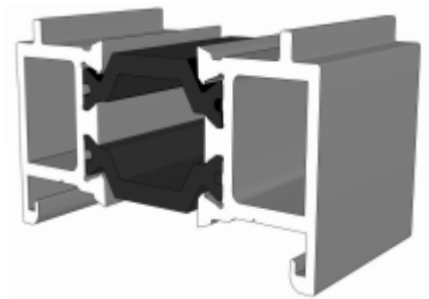

Transoms & Mullions

W20031 - Transom / Mullion

Extensions

ETD056 - 20mm Add On For 47mm Sections

ETD058 - 42mm Head Extension

Corner Post

ETC047 - 47mm Corner Post

Couplers