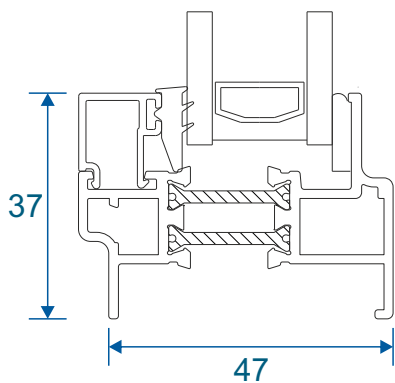

Transoms & Mullions

W20031 - Transom / Mullion

Extensions

ETD056 - 20mm Add On For 47mm Sections

ETD058 - 42mm Head Extension

Corner Post

ETC047 - 47mm Corner Post

Couplers

W20482 - Coupling Drip Bar

W20051 - Universal Coupler

W20053 - 15mm Coupler

Cills

ETC458 - 190mm Cill

ETC479 - 225mm Cill

Cills

ETC451 - 85mm Cill

ETC457 - 150mm Cill

Fixed Frames

Equal Leg Frame

Odd Leg Frame

Equal Leg Frame For Curving

Equal Leg Frame With Opener

Chelton Sash

Heritage Sash