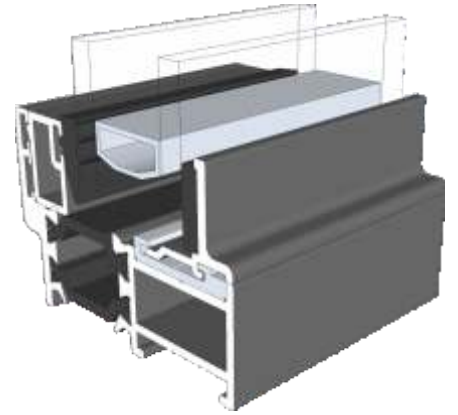

Fixed Frames

Equal Leg Frame