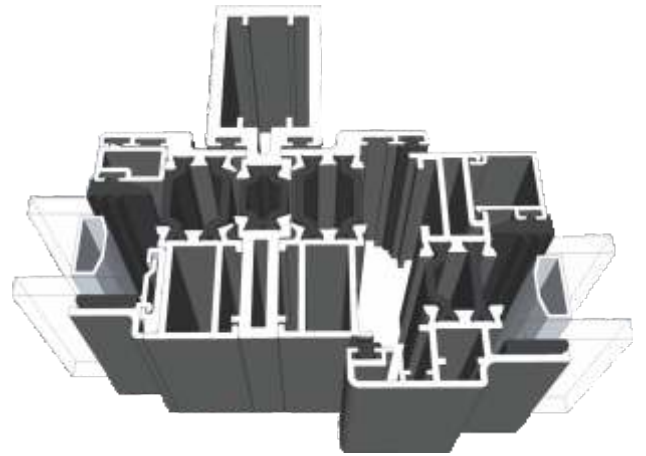

Coupling Examples

Chelton Sash