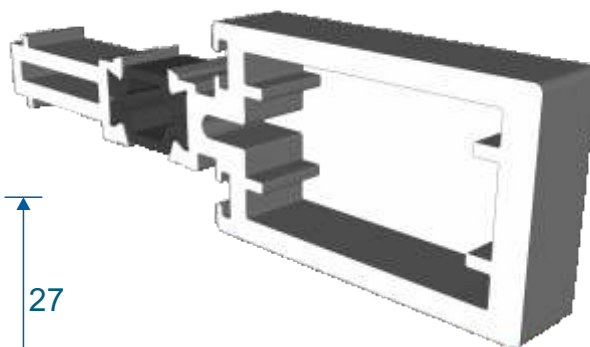

W20051 - Universal Coupler