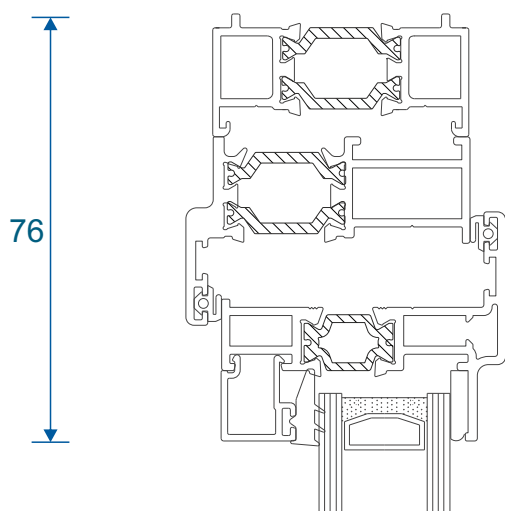

Fixed Lite Next To Fixed Lite

Fixed Next To An Opener

Opener Next To An Opener

Transom & Mullion - Heritage Sash

Fixed Lite Next To Fixed Lite

Fixed Next To An Opener

Opener Next To An Opener

Fixed & Openers With 20mm Head Extension

Fixed Frame With ETD056

Chelton Sash With ETD056

Heritage Sash With ETD056

Fixed & Openers With 42mm Head Extension

Fixed Frame With ETD058

77

Chelton Sash With ETD058

101