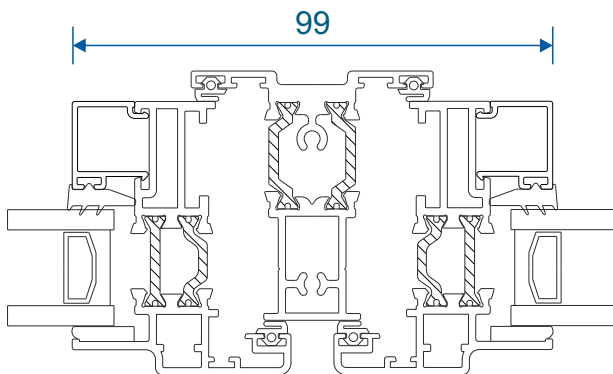

Odd Leg Frame With Opener

Chelton Sash

Heritage Sash

Fixed & Openers On Cills

Fixed Frame

Chelton Sash Opener

Heritage Sash Opener

Transom & Mullion - Chelton Sash

Fixed Lite Next To Fixed Lite

Fixed Next To An Opener

Opener Next To An Opener

Transom & Mullion - Heritage Sash

Fixed Lite Next To Fixed Lite

Fixed Next To An Opener

Opener Next To An Opener

Fixed & Openers With 20mm Head Extension

Fixed Frame With ETD056

Chelton Sash With ETD056

Heritage Sash With ETD056

Fixed & Openers With 42mm Head Extension

Fixed Frame With ETD058

77

Chelton Sash With ETD058

101