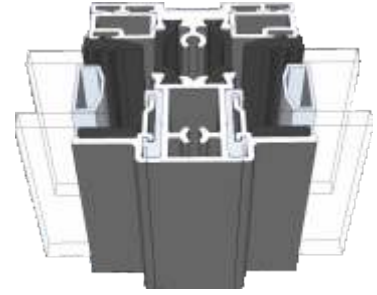

Odd Leg Frame With Opener

Chelton Sash

Heritage Sash

Fixed & Openers On Cills

Fixed Frame

Chelton Sash Opener

Heritage Sash Opener

Transom & Mullion - Chelton Sash

Fixed Lite Next To Fixed Lite

Fixed Next To An Opener

Opener Next To An Opener

Transom & Mullion - Heritage Sash

Fixed Lite Next To Fixed Lite

Fixed Next To An Opener

Opener Next To An Opener

Fixed & Openers With 20mm Head Extension