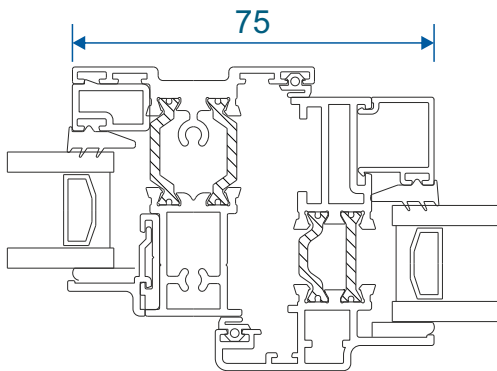

Odd Leg Frame With Opener

Chelton Sash

Heritage Sash

Fixed & Openers On Cills

Fixed Frame

Chelton Sash Opener

Heritage Sash Opener

Transom & Mullion - Chelton Sash

Fixed Lite Next To Fixed Lite

Fixed Next To An Opener

Opener Next To An Opener

Transom & Mullion - Heritage Sash

Fixed Lite Next To Fixed Lite

Fixed Next To An Opener

Opener Next To An Opener

Fixed & Openers With 20mm Head Extension

Fixed Frame With ETD056

Chelton Sash With ETD056

Heritage Sash With ETD056

Fixed & Openers With 42mm Head Extension

Fixed Frame With ETD058

77

Chelton Sash With ETD058

101