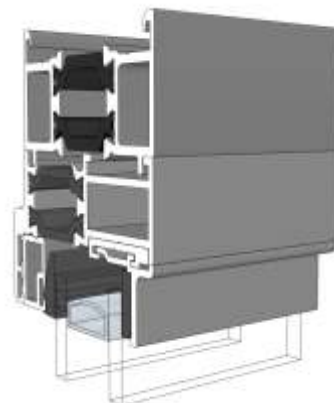

Fixed & Openers With 20mm Head Extension

Fixed Frame With ETD056