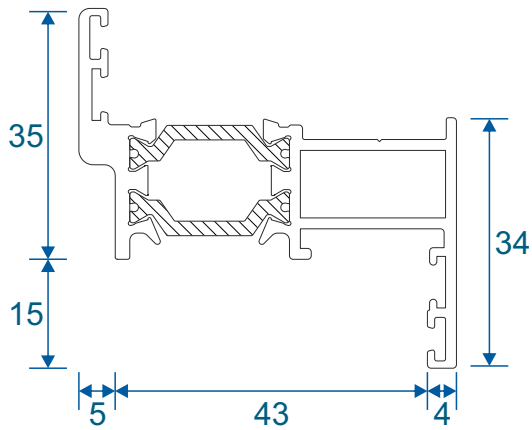

W20013 - Odd Leg

W20012 - Equal Leg For Curved Products