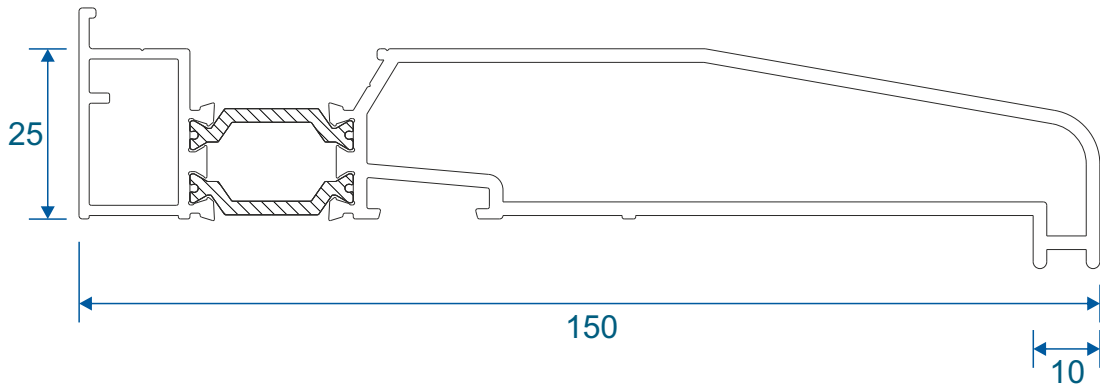

ETC457 - 150mm Cill