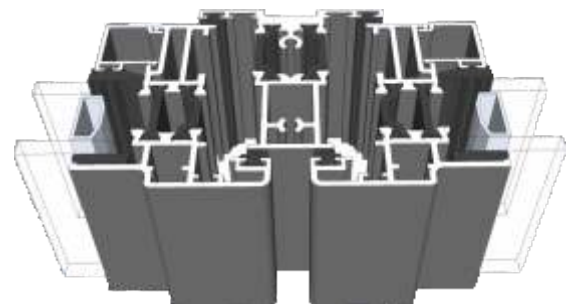

Odd Leg Frame With Opener

Chelton Sash

Heritage Sash

Fixed & Openers On Cills

Fixed Frame

Chelton Sash Opener

Heritage Sash Opener

Transom & Mullion - Chelton Sash

Fixed Lite Next To Fixed Lite

Fixed Next To An Opener

Opener Next To An Opener

Transom & Mullion - Heritage Sash

Fixed Lite Next To Fixed Lite

Fixed Next To An Opener

Opener Next To An Opener

Fixed & Openers With 20mm Head Extension