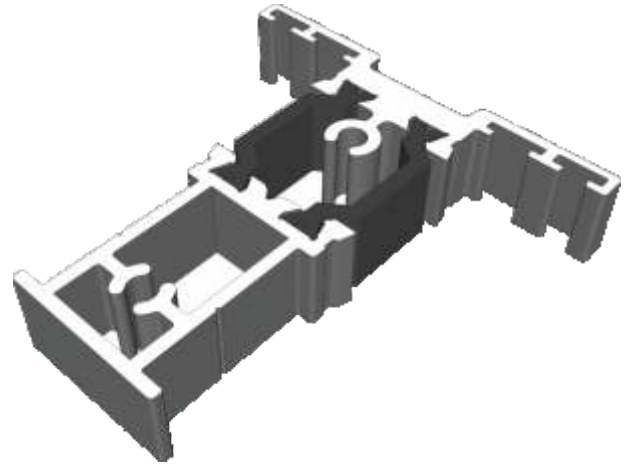

W20164 - Internal Bead

W20167 - Internal Bead

ZSB49 - External Bead

ZSB46 - Glazing Block

ZSB48 - Bead Carrier

ETC582 - 19mm Flat Astragal

ZSB246 - 25mm Flat Astragal

W20166 - 41mm Flat Astragal

Transoms & Mullions

W20031 - Transom / Mullion

Extensions

ETD056 - 20mm Add On For 47mm Sections

ETD058 - 42mm Head Extension

Corner Post

ETC047 - 47mm Corner Post

Couplers