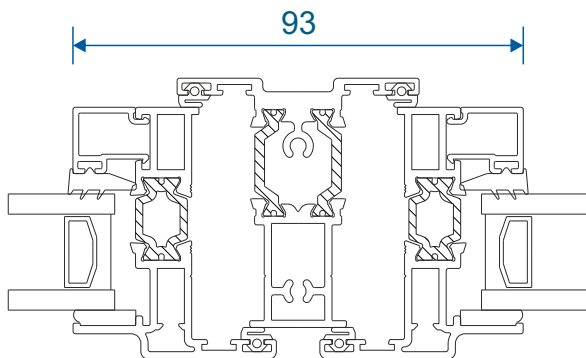

Fixed Lite Next To Fixed Lite

Fixed Next To An Opener

Opener Next To An Opener

Transom & Mullion - Heritage Sash

Fixed Lite Next To Fixed Lite

Fixed Next To An Opener

Opener Next To An Opener

Fixed & Openers With 20mm Head Extension

Fixed Frame With ETD056

Chelton Sash With ETD056

Heritage Sash With ETD056

Fixed & Openers With 42mm Head Extension

Fixed Frame With ETD058

77

Chelton Sash With ETD058

101