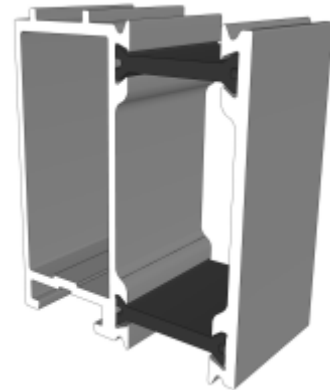

Transoms & Mullions

W20031 - Transom / Mullion

Extensions

ETD056 - 20mm Add On For 47mm Sections

ETD058 - 42mm Head Extension

Corner Post

ETC047 - 47mm Corner Post

Couplers