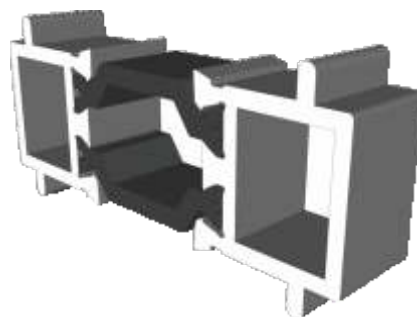

W20053 - 15mm Coupler