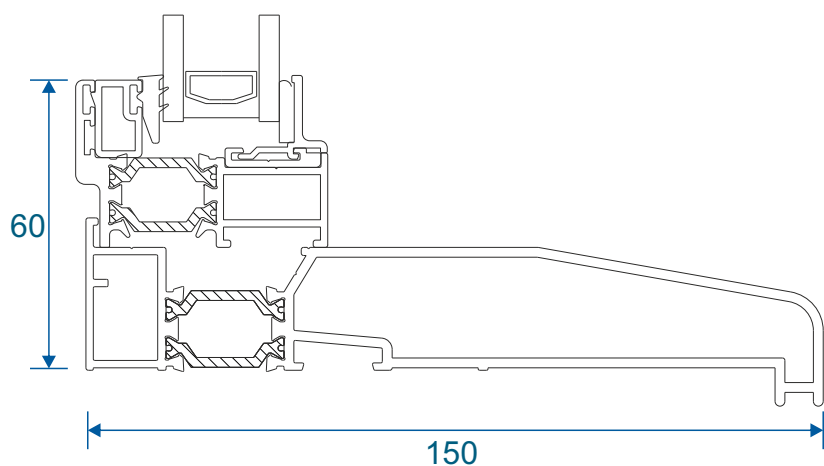

Odd Leg Frame With Opener

Chelton Sash

Heritage Sash

Fixed & Openers On Cills

Fixed Frame

Chelton Sash Opener

Heritage Sash Opener

Transom & Mullion - Chelton Sash

Fixed Lite Next To Fixed Lite

Fixed Next To An Opener

Opener Next To An Opener

Transom & Mullion - Heritage Sash

Fixed Lite Next To Fixed Lite

Fixed Next To An Opener

Opener Next To An Opener

Fixed & Openers With 20mm Head Extension