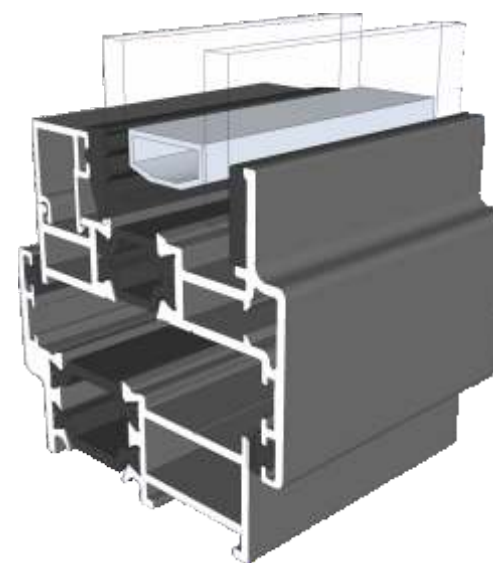

ETC457 - 150mm Cill

Fixed Frames

Equal Leg Frame

Odd Leg Frame

Equal Leg Frame For Curving

Equal Leg Frame With Opener

Chelton Sash

Heritage Sash