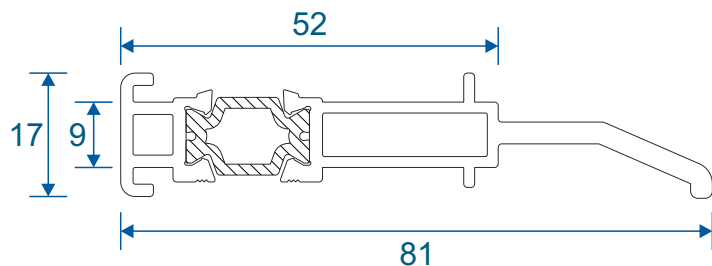

Transoms & Mullions

W20031 - Transom / Mullion

Extensions

ETD056 - 20mm Add On For 47mm Sections

ETD058 - 42mm Head Extension

Corner Post

ETC047 - 47mm Corner Post

Couplers

W20482 - Coupling Drip Bar

W20051 - Universal Coupler

W20053 - 15mm Coupler

Cills

ETC458 - 190mm Cill

ETC479 - 225mm Cill

Cills

ETC451 - 85mm Cill