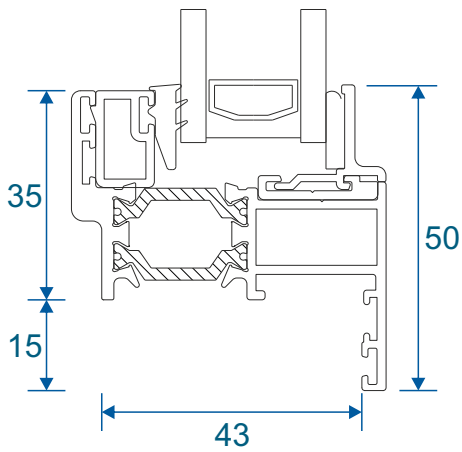

ETC457 - 150mm Cill

Fixed Frames

Equal Leg Frame

Odd Leg Frame

Equal Leg Frame For Curving

Equal Leg Frame With Opener

Chelton Sash

Heritage Sash