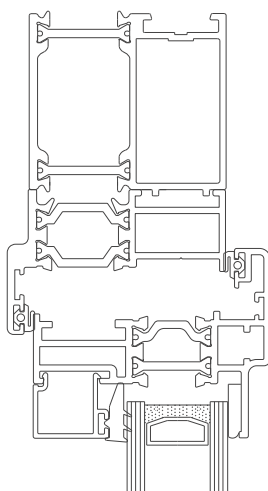

Chelton Sash With ETD058

101

101

Heritage Sash With ETD058

98

98