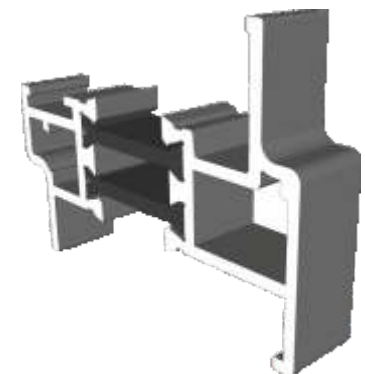

Outer Frames

W20010 - Equal Leg

W20013 - Odd Leg

W20012 - Equal Leg For Curved Products

Sashes

W20020 - Heritage Sash

W20023 - Chelton Sash

Beads & Astragal Bars