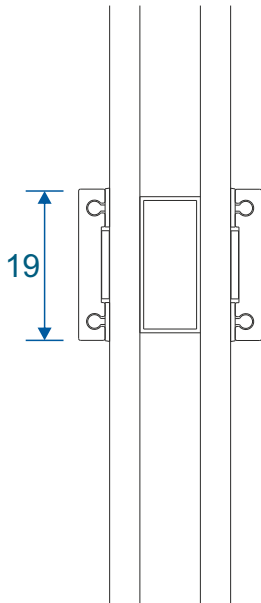

Astragal Bars

19mm Flat In And Out