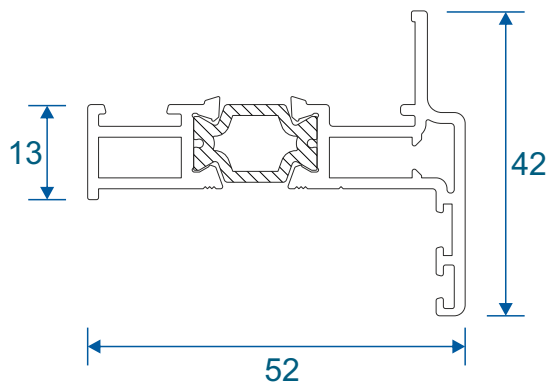

Heritage Stepped

Section Identification Guide

DURATION
WINDOWS

Contents

Outer Frames	3
Sashes	4
Beads & Astragal Bars	5
Transoms & Mullions	6
Extensions	7
Corner Post	8
Couplers	9
Cills	10 - 11
Fixed Frames	12
Equal Leg	
Odd Leg	
Curved Frame	
Equal Leg Opener Frames	13
Opener With Chelton Sash	
Opener With Heritage	
Odd Leg Opener Frames	14
Opener With Chelton Sash	
Opener With Heritage	
With A Cill	15
Fixed Frame	
Opener With Chelton Sash	
Opener With Heritage Sash	
Transoms & Mullions (Chelton Sash)	16
Fixed Next To Fixed	
Fixed Next To Opener	
Opener Next To Opener	
Transoms & Mullions (Heritage Sash)	17
Fixed Next To Fixed	
Fixed Next To Opener	
Opener Next To Opener	
With Head Extension	18- 19
Fixed	
Opener With Chelton Sash	
Opener With Heritage Sash	
With Universal Coupler	20
Fixed / Opener With Chelton Sash	
Fixed / Opener With Heritage Sash	
Astragal Bars	21

Outer Frames

W20010 - Equal Leg

W20013 - Odd Leg

W20012 - Equal Leg For Curved Products

Sashes

W20020 - Heritage Sash

W20023 - Chelton Sash

Beads & Astragal Bars

Transoms & Mullions

W20031 - Transom / Mullion

Extensions

ETD056 - 20mm Add On For 47mm Sections

ETD058 - 42mm Head Extension

Corner Post

ETC047 - 47mm Corner Post

Couplers