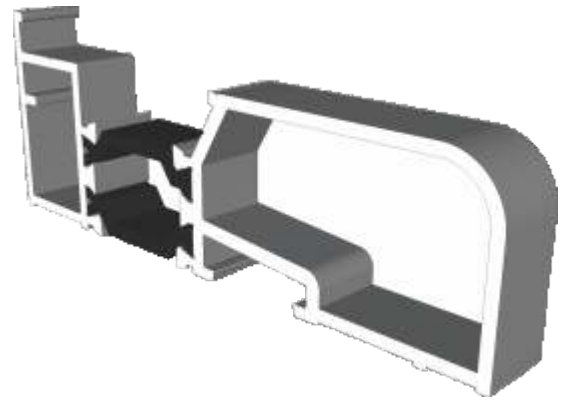

W20482 - Coupling Drip Bar

W20051 - Universal Coupler

W20053 - 15mm Coupler

Cills

ETC458 - 190mm Cill

ETC479 - 225mm Cill

Cills

ETC451 - 85mm Cill