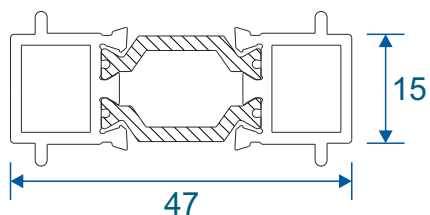

Transoms & Mullions

W20031 - Transom / Mullion

Extensions

ETD056 - 20mm Add On For 47mm Sections

ETD058 - 42mm Head Extension

Corner Post

ETC047 - 47mm Corner Post

Couplers

W20482 - Coupling Drip Bar

W20051 - Universal Coupler

W20053 - 15mm Coupler

Cills

ETC458 - 190mm Cill

ETC479 - 225mm Cill

Cills

ETC451 - 85mm Cill