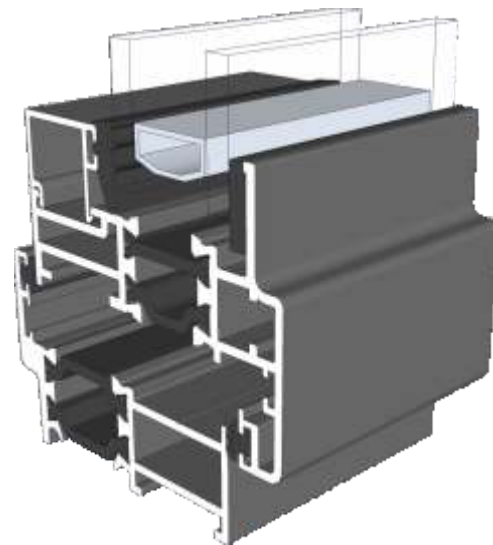

ETC457 - 150mm Cill

Fixed Frames

Equal Leg Frame

Odd Leg Frame

Equal Leg Frame For Curving

Equal Leg Frame With Opener

Chelton Sash

Heritage Sash