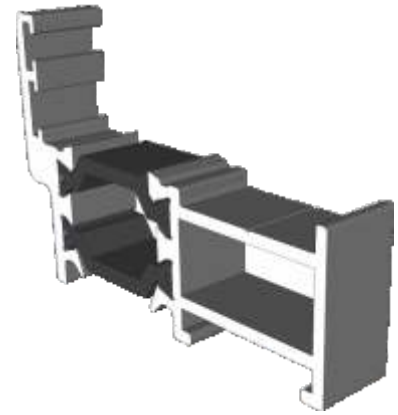

Outer Frames

W20010 - Equal Leg