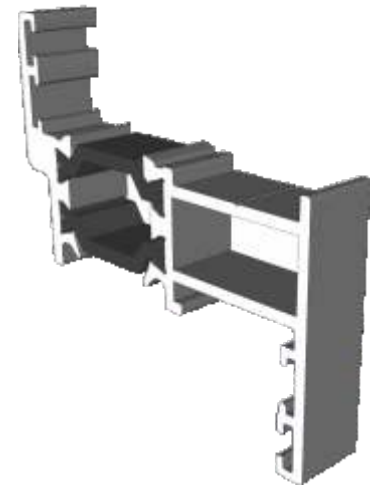

W20013 - Odd Leg

W20012 - Equal Leg For Curved Products