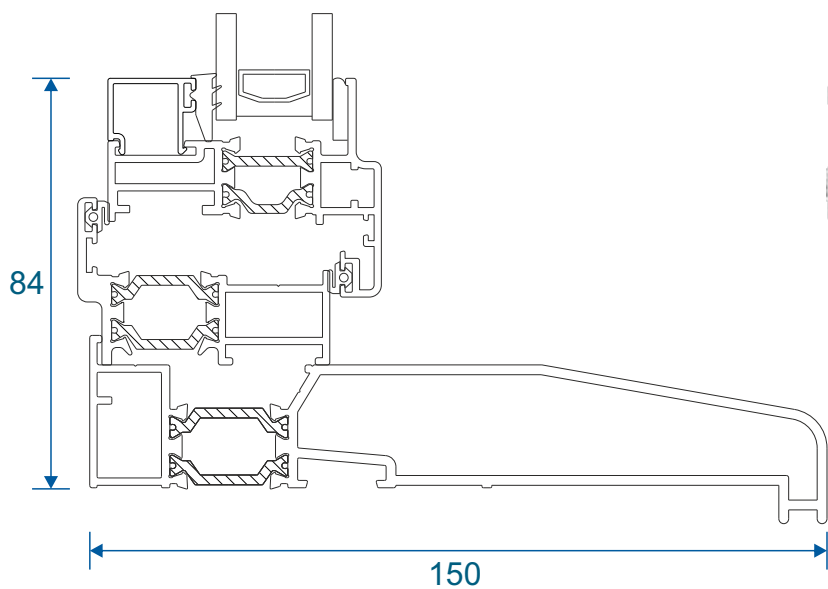

Odd Leg Frame With Opener

Chelton Sash

Heritage Sash

Fixed & Openers On Cills

Fixed Frame

Chelton Sash Opener

Heritage Sash Opener

Transom & Mullion - Chelton Sash

Fixed Lite Next To Fixed Lite

Fixed Next To An Opener

Opener Next To An Opener

Transom & Mullion - Heritage Sash

Fixed Lite Next To Fixed Lite

Fixed Next To An Opener

Opener Next To An Opener

Fixed & Openers With 20mm Head Extension