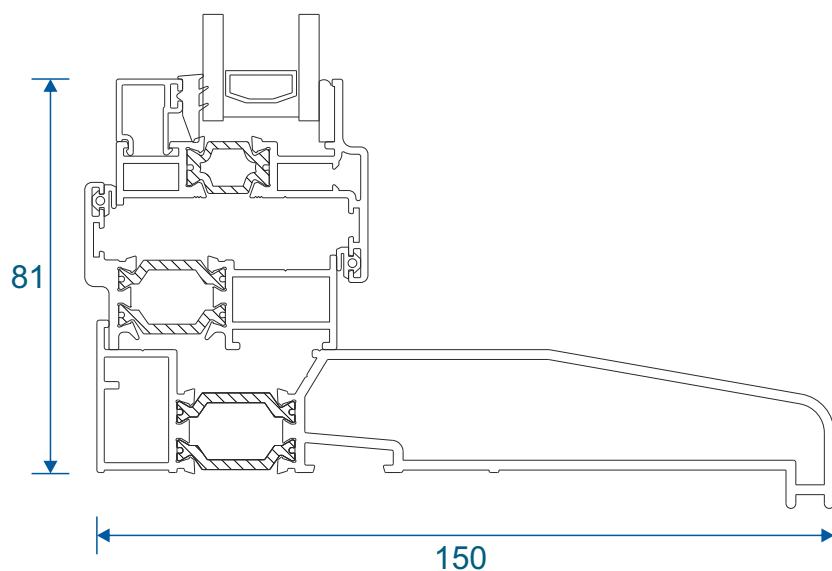

Odd Leg Frame With Opener

Chelton Sash

Heritage Sash

Fixed & Openers On Cills

Fixed Frame

Chelton Sash Opener

Heritage Sash Opener

Transom & Mullion - Chelton Sash

Fixed Lite Next To Fixed Lite

Fixed Next To An Opener

Opener Next To An Opener

Transom & Mullion - Heritage Sash

Fixed Lite Next To Fixed Lite

Fixed Next To An Opener

Opener Next To An Opener

Fixed & Openers With 20mm Head Extension