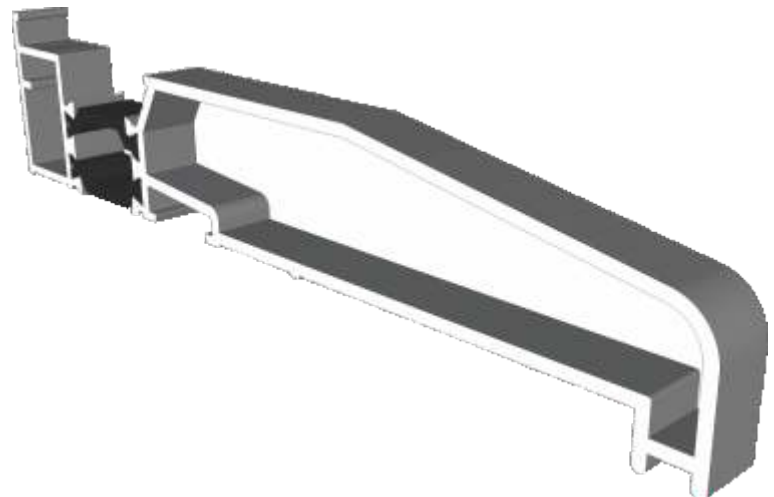

W20482 - Coupling Drip Bar

W20051 - Universal Coupler

W20053 - 15mm Coupler

Cills

ETC458 - 190mm Cill

ETC479 - 225mm Cill

Cills

ETC451 - 85mm Cill

ETC457 - 150mm Cill

Fixed Frames

Equal Leg Frame

Odd Leg Frame

Equal Leg Frame For Curving

Equal Leg Frame With Opener

Chelton Sash

Heritage Sash