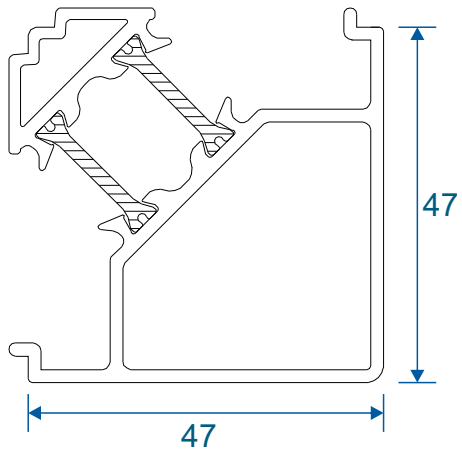

Transoms & Mullions

W20031 - Transom / Mullion

Extensions

ETD056 - 20mm Add On For 47mm Sections

ETD058 - 42mm Head Extension

Corner Post

ETC047 - 47mm Corner Post

Couplers

W20482 - Coupling Drip Bar

W20051 - Universal Coupler

W20053 - 15mm Coupler

Cills

ETC458 - 190mm Cill

ETC479 - 225mm Cill

Cills

ETC451 - 85mm Cill