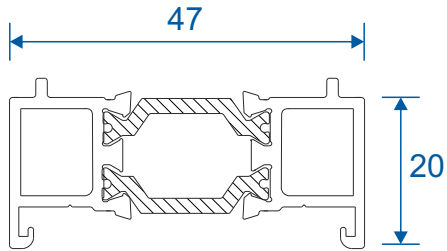

W20164 - Internal Bead

W20167 - Internal Bead

ZSB49 - External Bead

ZSB46 - Glazing Block

ZSB48 - Bead Carrier

ETC582 - 19mm Flat Astragal

ZSB246 - 25mm Flat Astragal

W20166 - 41mm Flat Astragal

Transoms & Mullions

W20031 - Transom / Mullion

Extensions

ETD056 - 20mm Add On For 47mm Sections

ETD058 - 42mm Head Extension

Corner Post

ETC047 - 47mm Corner Post

Couplers