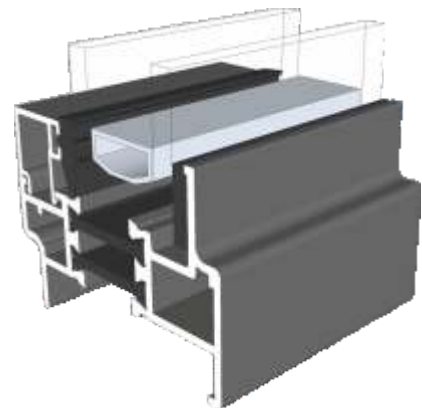

ETC457 - 150mm Cill

Fixed Frames

Equal Leg Frame

Odd Leg Frame

Equal Leg Frame For Curving

Equal Leg Frame With Opener

Chelton Sash

Heritage Sash

Odd Leg Frame With Opener

Chelton Sash

Heritage Sash

Fixed & Openers On Cills

Fixed Frame

Chelton Sash Opener

Heritage Sash Opener

Transom & Mullion - Chelton Sash