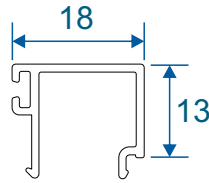

Outer Frames

W20010 - Equal Leg

W20013 - Odd Leg

W20012 - Equal Leg For Curved Products

Sashes

W20020 - Heritage Sash

W20023 - Chelton Sash

Beads & Astragal Bars

W20164 - Internal Bead

W20167 - Internal Bead

ZSB49 - External Bead

ZSB46 - Glazing Block

ZSB48 - Bead Carrier

ETC582 - 19mm Flat Astragal

ZSB246 - 25mm Flat Astragal

W20166 - 41mm Flat Astragal

Transoms & Mullions

W20031 - Transom / Mullion

Extensions

ETD056 - 20mm Add On For 47mm Sections

ETD058 - 42mm Head Extension

Corner Post

ETC047 - 47mm Corner Post

Couplers