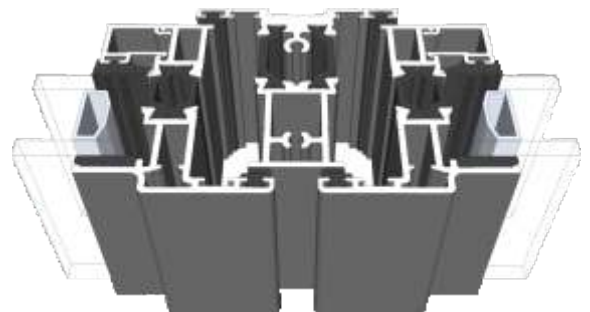

Fixed Lite Next To Fixed Lite

Fixed Next To An Opener

Opener Next To An Opener

Transom & Mullion - Heritage Sash

Fixed Lite Next To Fixed Lite

Fixed Next To An Opener

Opener Next To An Opener

Fixed & Openers With 20mm Head Extension