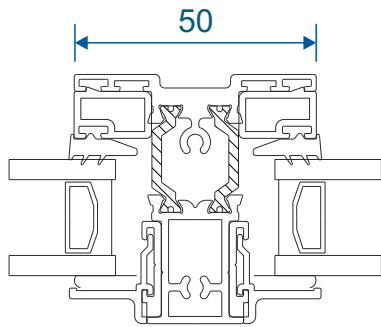

Odd Leg Frame With Opener

Chelton Sash

Heritage Sash

Fixed & Openers On Cills

Fixed Frame

Chelton Sash Opener

Heritage Sash Opener

Transom & Mullion - Chelton Sash

Fixed Lite Next To Fixed Lite

Fixed Next To An Opener

Opener Next To An Opener

Transom & Mullion - Heritage Sash

Fixed Lite Next To Fixed Lite

Fixed Next To An Opener

Opener Next To An Opener

Fixed & Openers With 20mm Head Extension