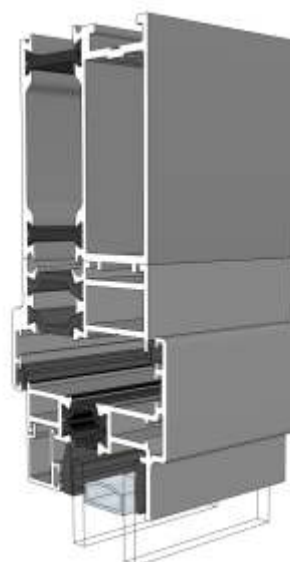

Fixed & Openers With 42mm Head Extension

Fixed Frame With ETD058

77

Chelton Sash With ETD058

101

101

Heritage Sash With ETD058

98

98