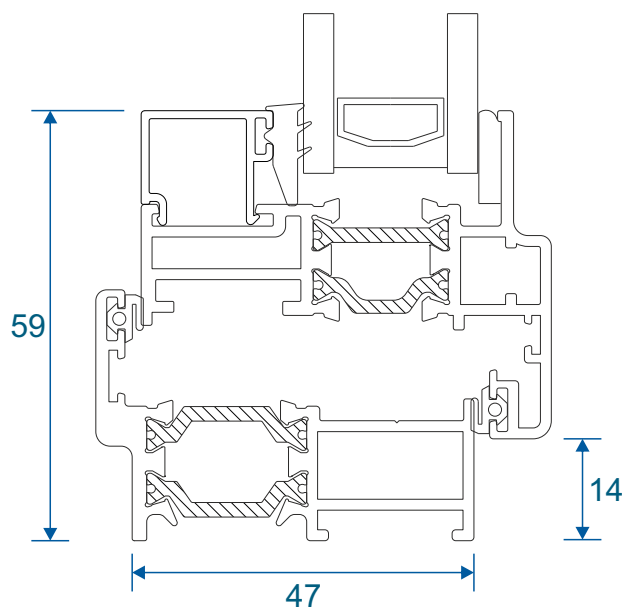

ETC457 - 150mm Cill

Fixed Frames

Equal Leg Frame

Odd Leg Frame

Equal Leg Frame For Curving

Equal Leg Frame With Opener

Chelton Sash

Heritage Sash