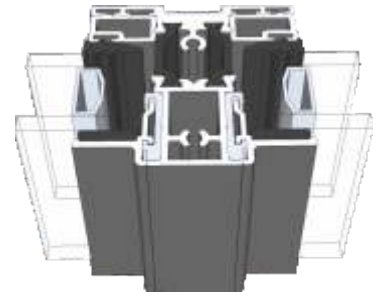

Fixed Lite Next To Fixed Lite

Fixed Next To An Opener

Opener Next To An Opener

Transom & Mullion - Heritage Sash

Fixed Lite Next To Fixed Lite

Fixed Next To An Opener

Opener Next To An Opener

Fixed & Openers With 20mm Head Extension