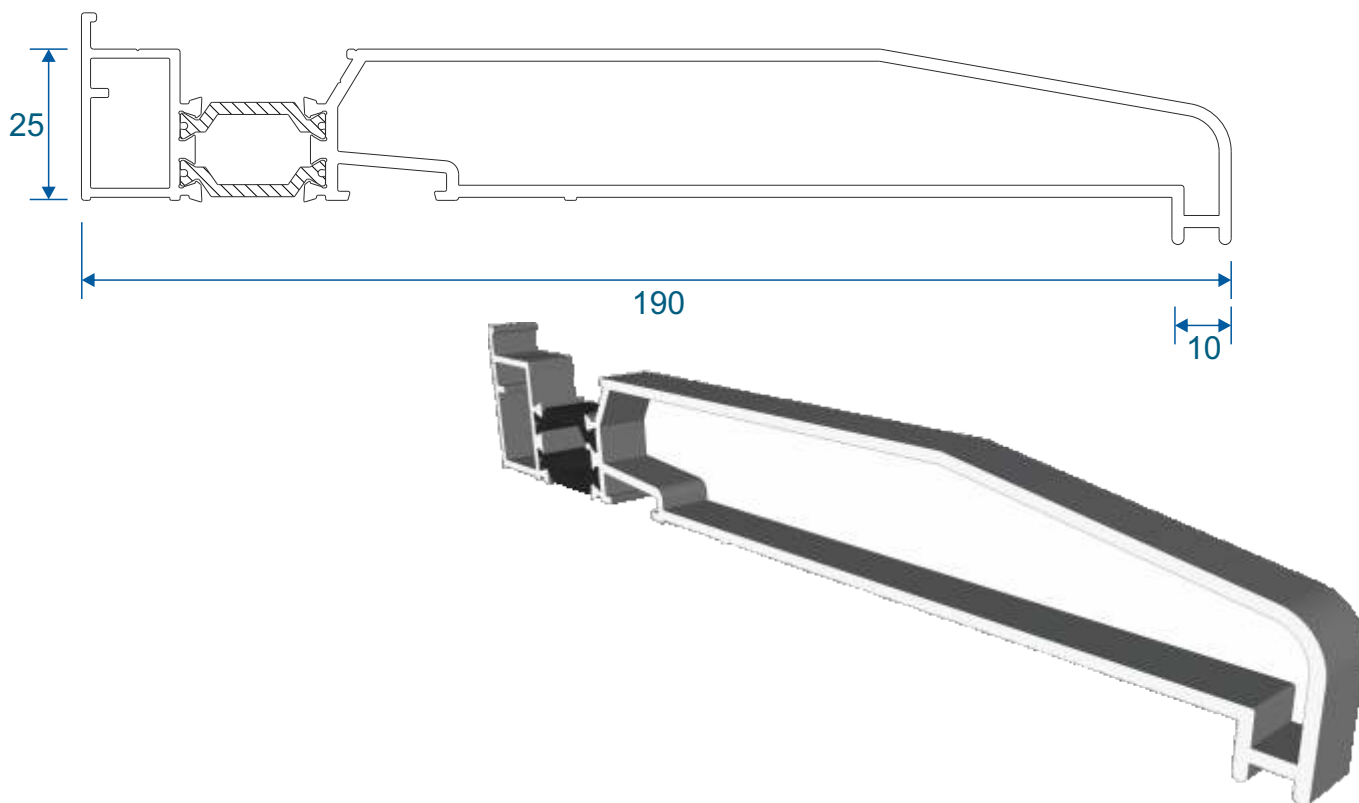

W20482 - Coupling Drip Bar

W20051 - Universal Coupler

W20053 - 15mm Coupler

Cills

ETC458 - 190mm Cill

ETC479 - 225mm Cill

Cills

ETC451 - 85mm Cill