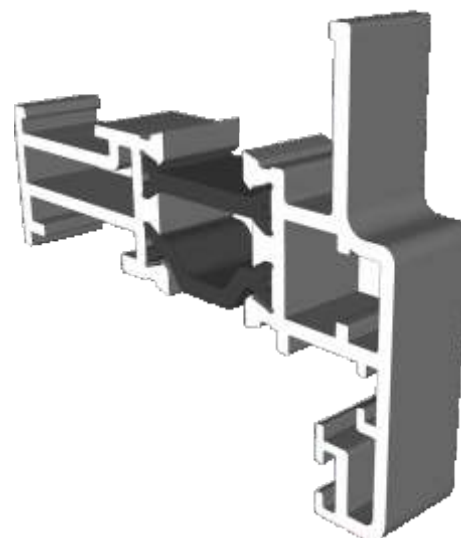

Outer Frames

W20010 - Equal Leg

W20013 - Odd Leg

W20012 - Equal Leg For Curved Products

Sashes

W20020 - Heritage Sash

W20023 - Chelton Sash

Beads & Astragal Bars