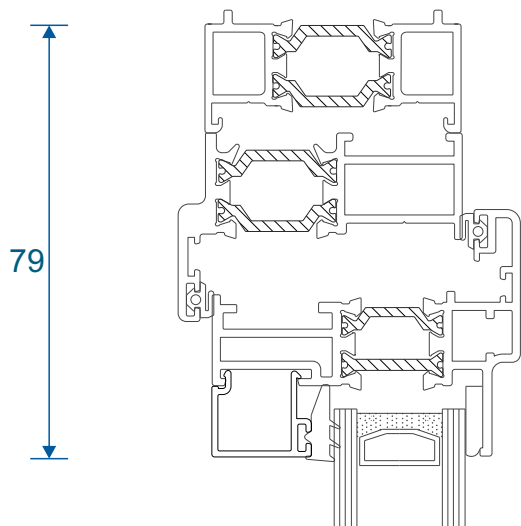

Fixed Lite Next To Fixed Lite

Fixed Next To An Opener

Opener Next To An Opener

Transom & Mullion - Heritage Sash

Fixed Lite Next To Fixed Lite

Fixed Next To An Opener

Opener Next To An Opener

Fixed & Openers With 20mm Head Extension

Fixed Frame With ETD056

Chelton Sash With ETD056

Heritage Sash With ETD056

Fixed & Openers With 42mm Head Extension

Fixed Frame With ETD058

77

Chelton Sash With ETD058

101