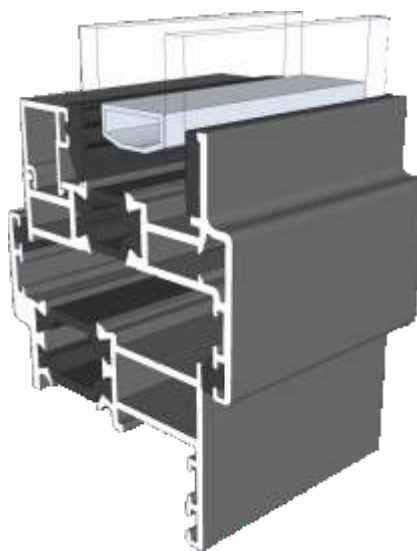

Heritage Sash