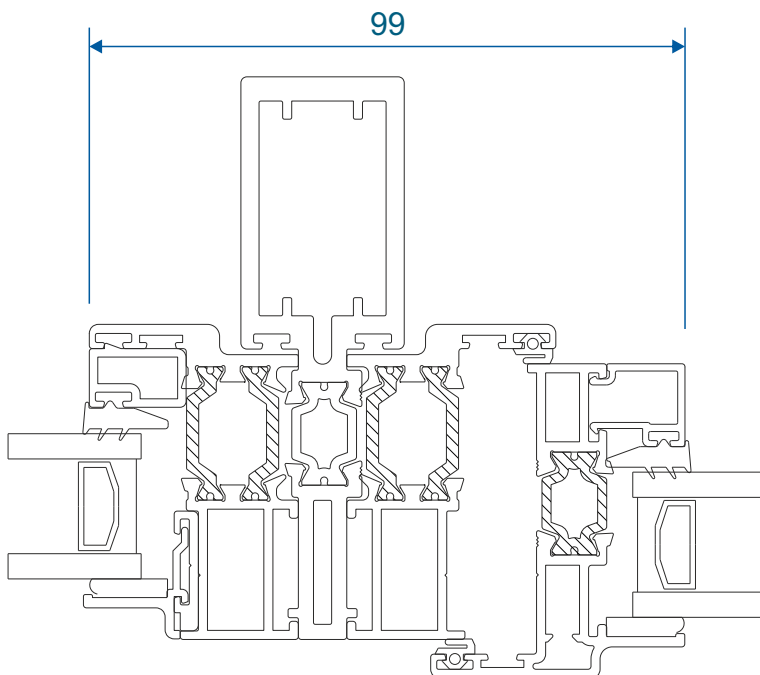

Fixed Frame With ETD056

Chelton Sash With ETD056

Heritage Sash With ETD056

Fixed & Openers With 42mm Head Extension

Fixed Frame With ETD058

77

Chelton Sash With ETD058

101

101

Heritage Sash With ETD058

98

98

Coupling Examples

Chelton Sash

Heritage Sash

Astragal Bars

19mm Flat In And Out

25mm Flat In And Out

41mm Flat In And Out

Main Office & Factory

Thames Development, t: 01268 681612 (20 lines)
Charfleets Road, f: 01268 510058
Canvey Island, e: sales@duration.co.uk
Essex. SS8 0PQ w: www.duration.co.uk