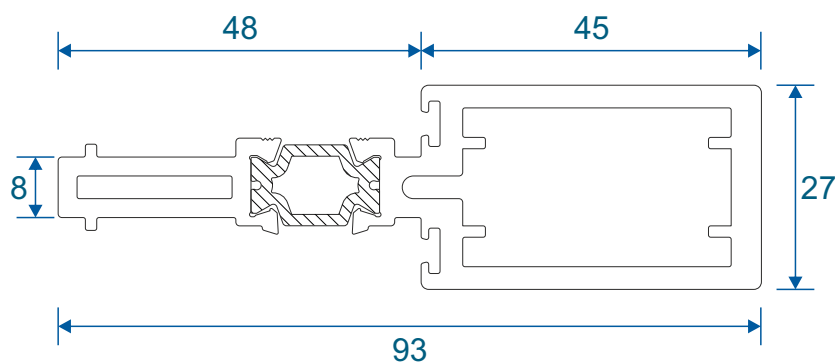

Transoms & Mullions

W20031 - Transom / Mullion

Extensions

ETD056 - 20mm Add On For 47mm Sections

ETD058 - 42mm Head Extension

Corner Post

ETC047 - 47mm Corner Post

Couplers

W20482 - Coupling Drip Bar

W20051 - Universal Coupler

W20053 - 15mm Coupler

Cills

ETC458 - 190mm Cill

ETC479 - 225mm Cill

Cills

ETC451 - 85mm Cill