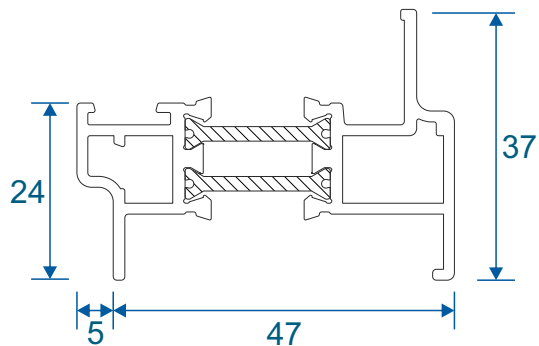

Heritage Stepped

Section Identification Guide

DURATION
WINDOWS

Contents

Outer Frames	3
Sashes	4
Beads & Astragal Bars	5
Transoms & Mullions	6
Extensions	7
Corner Post	8
Couplers	9
Cills	10 - 11
Fixed Frames	12
Equal Leg	
Odd Leg	
Curved Frame	
Equal Leg Opener Frames	13
Opener With Chelton Sash	
Opener With Heritage	
Odd Leg Opener Frames	14
Opener With Chelton Sash	
Opener With Heritage	
With A Cill	15
Fixed Frame	
Opener With Chelton Sash	
Opener With Heritage Sash	
Transoms & Mullions (Chelton Sash)	16
Fixed Next To Fixed	
Fixed Next To Opener	
Opener Next To Opener	
Transoms & Mullions (Heritage Sash)	17
Fixed Next To Fixed	
Fixed Next To Opener	
Opener Next To Opener	
With Head Extension	18- 19
Fixed	
Opener With Chelton Sash	
Opener With Heritage Sash	
With Universal Coupler	20
Fixed / Opener With Chelton Sash	
Fixed / Opener With Heritage Sash	
Astragal Bars	21

Outer Frames

W20010 - Equal Leg

W20013 - Odd Leg

W20012 - Equal Leg For Curved Products

Sashes

W20020 - Heritage Sash

W20023 - Chelton Sash

Beads & Astragal Bars

Transoms & Mullions

W20031 - Transom / Mullion

Extensions

ETD056 - 20mm Add On For 47mm Sections

ETD058 - 42mm Head Extension

Corner Post

ETC047 - 47mm Corner Post

Couplers