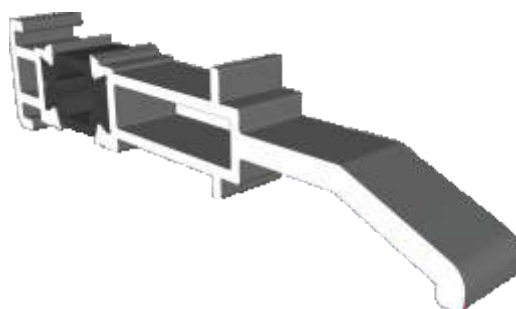

Couplers

W20482 - Coupling Drip Bar