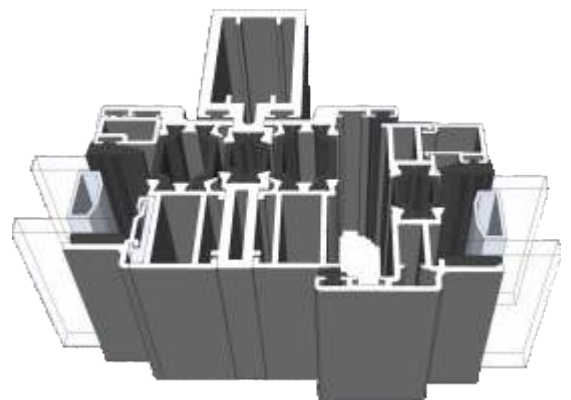

Heritage Sash