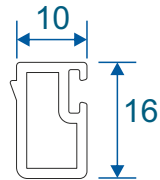

W20164 - Internal Bead

W20167 - Internal Bead

ZSB49 - External Bead

ZSB46 - Glazing Block

ZSB48 - Bead Carrier

ETC582 - 19mm Flat Astragal

ZSB246 - 25mm Flat Astragal

W20166 - 41mm Flat Astragal

Transoms & Mullions

W20031 - Transom / Mullion

Extensions

ETD056 - 20mm Add On For 47mm Sections

ETD058 - 42mm Head Extension

Corner Post

ETC047 - 47mm Corner Post

Couplers