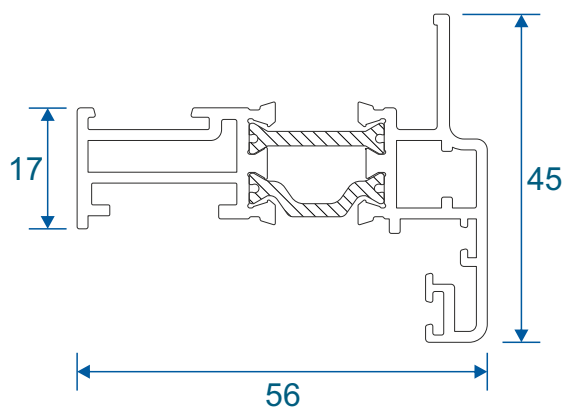

Heritage Stepped

Section Identification Guide

DURATION
WINDOWS

Contents

Outer Frames	3
Sashes	4
Beads & Astragal Bars	5
Transoms & Mullions	6
Extensions	7
Corner Post	8
Couplers	9
Cills	10 - 11
Fixed Frames	12
Equal Leg	
Odd Leg	
Curved Frame	
Equal Leg Opener Frames	13
Opener With Chelton Sash	
Opener With Heritage	
Odd Leg Opener Frames	14
Opener With Chelton Sash	
Opener With Heritage	
With A Cill	15
Fixed Frame	
Opener With Chelton Sash	
Opener With Heritage Sash	
Transoms & Mullions (Chelton Sash)	16
Fixed Next To Fixed	
Fixed Next To Opener	
Opener Next To Opener	
Transoms & Mullions (Heritage Sash)	17
Fixed Next To Fixed	
Fixed Next To Opener	
Opener Next To Opener	
With Head Extension	18- 19
Fixed	
Opener With Chelton Sash	
Opener With Heritage Sash	
With Universal Coupler	20
Fixed / Opener With Chelton Sash	
Fixed / Opener With Heritage Sash	
Astragal Bars	21

Outer Frames

W20010 - Equal Leg

W20013 - Odd Leg

W20012 - Equal Leg For Curved Products

Sashes

W20020 - Heritage Sash

W20023 - Chelton Sash

Beads & Astragal Bars

Transoms & Mullions

W20031 - Transom / Mullion

Extensions

ETD056 - 20mm Add On For 47mm Sections

ETD058 - 42mm Head Extension

Corner Post

ETC047 - 47mm Corner Post

Couplers