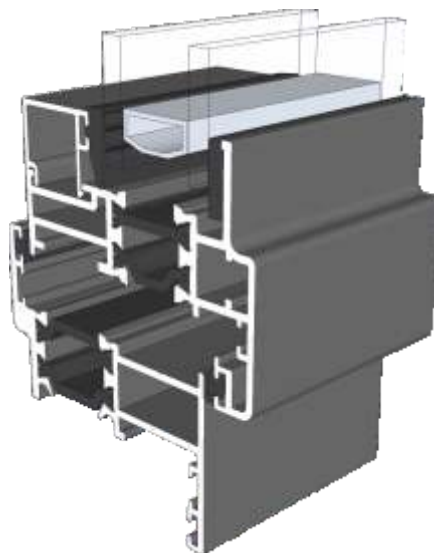

Odd Leg Frame With Opener

Chelton Sash