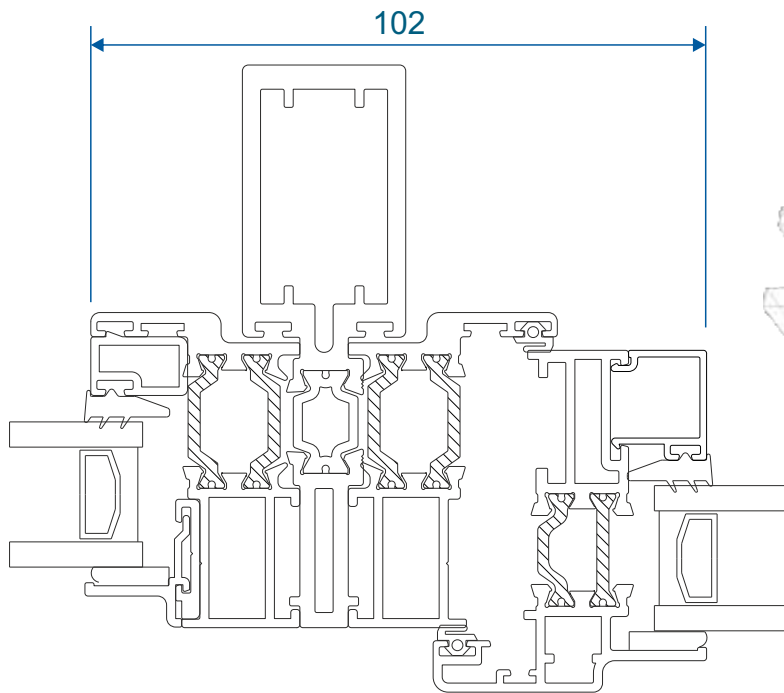

Fixed Frame With ETD056

Chelton Sash With ETD056

Heritage Sash With ETD056

Fixed & Openers With 42mm Head Extension

Fixed Frame With ETD058

77

Chelton Sash With ETD058

101

101

Heritage Sash With ETD058

98

98

Coupling Examples

Chelton Sash

Heritage Sash

Astragal Bars

19mm Flat In And Out

25mm Flat In And Out

41mm Flat In And Out

Main Office & Factory

Thames Development, t: 01268 681612 (20 lines)
Charfleets Road, f: 01268 510058
Canvey Island, e: sales@duration.co.uk
Essex. SS8 0PQ w: www.duration.co.uk