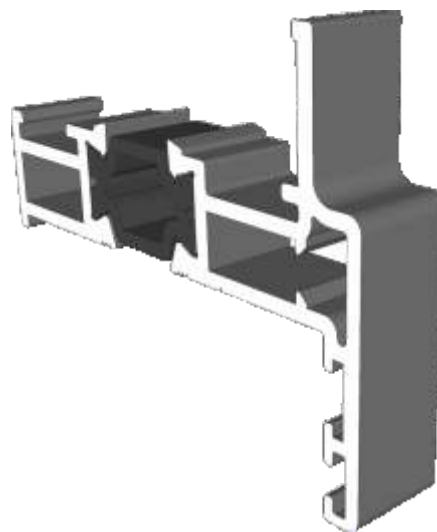

Outer Frames

W20010 - Equal Leg

W20013 - Odd Leg

W20012 - Equal Leg For Curved Products

Sashes

W20020 - Heritage Sash

W20023 - Chelton Sash

Beads & Astragal Bars

W20164 - Internal Bead

W20167 - Internal Bead

ZSB49 - External Bead

ZSB46 - Glazing Block

ZSB48 - Bead Carrier

ETC582 - 19mm Flat Astragal

ZSB246 - 25mm Flat Astragal

W20166 - 41mm Flat Astragal