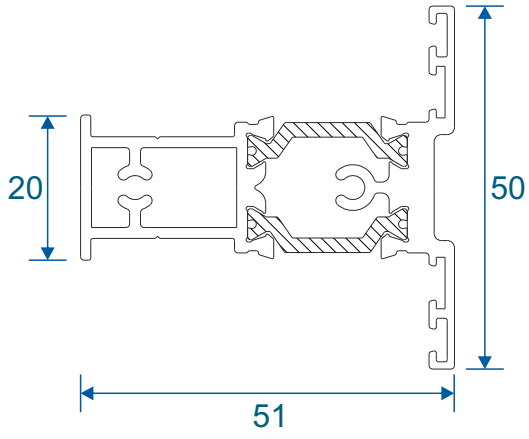

W20164 - Internal Bead

W20167 - Internal Bead

ZSB49 - External Bead

ZSB46 - Glazing Block

ZSB48 - Bead Carrier

ETC582 - 19mm Flat Astragal

ZSB246 - 25mm Flat Astragal

W20166 - 41mm Flat Astragal

Transoms & Mullions

W20031 - Transom / Mullion

Extensions

ETD056 - 20mm Add On For 47mm Sections

ETD058 - 42mm Head Extension

Corner Post

ETC047 - 47mm Corner Post

Couplers