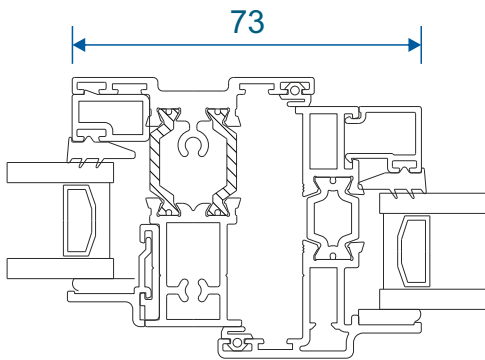

Fixed Lite Next To Fixed Lite

Fixed Next To An Opener

Opener Next To An Opener

Transom & Mullion - Heritage Sash

Fixed Lite Next To Fixed Lite

Fixed Next To An Opener

Opener Next To An Opener

Fixed & Openers With 20mm Head Extension

Fixed Frame With ETD056

Chelton Sash With ETD056

Heritage Sash With ETD056

Fixed & Openers With 42mm Head Extension

Fixed Frame With ETD058

77

Chelton Sash With ETD058

101