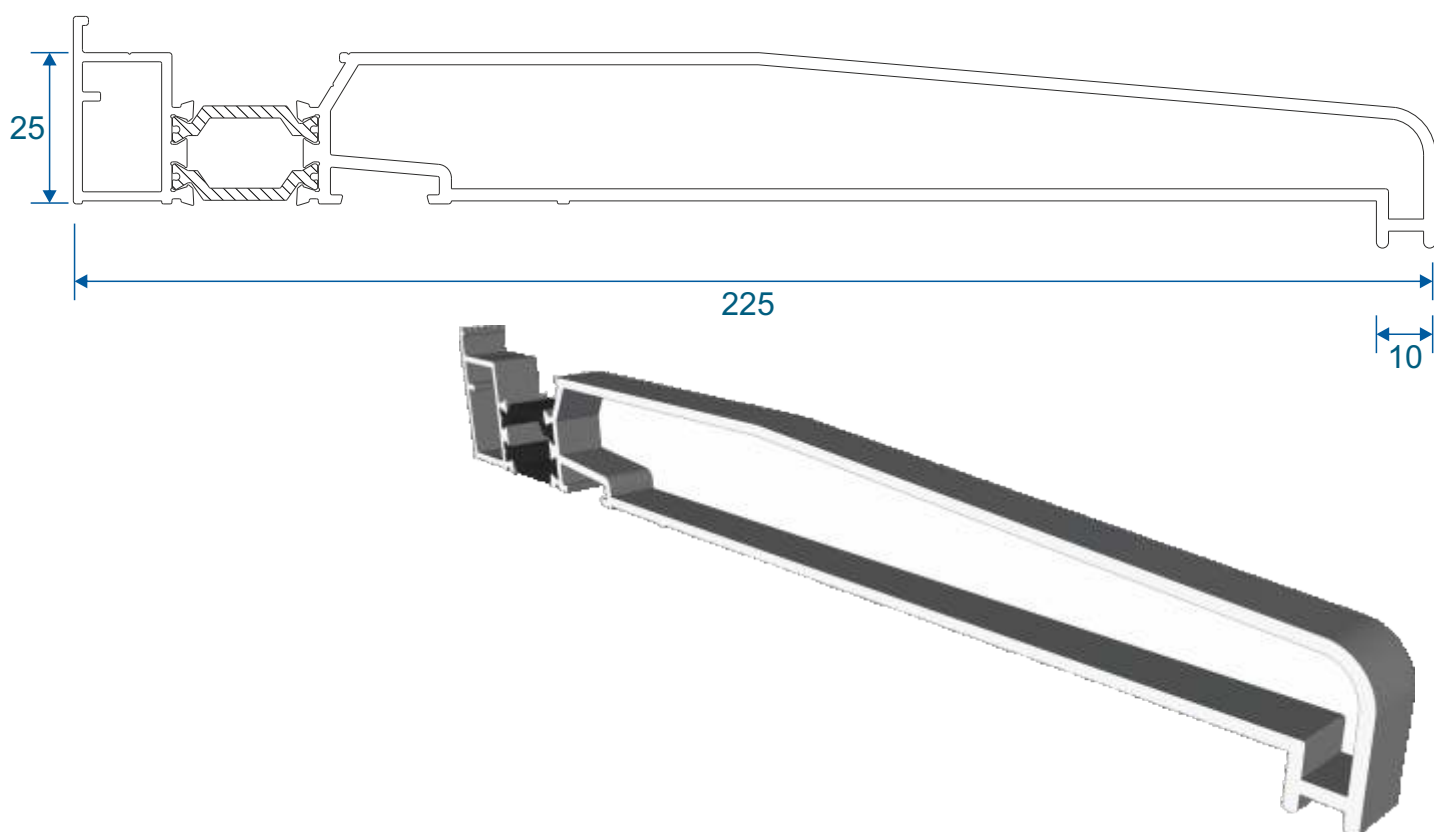

W20482 - Coupling Drip Bar

W20051 - Universal Coupler

W20053 - 15mm Coupler

Cills

ETC458 - 190mm Cill

ETC479 - 225mm Cill

Cills

ETC451 - 85mm Cill