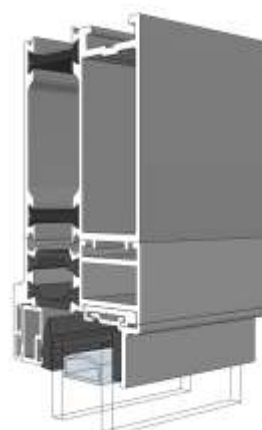

Fixed Frame With ETD056

Chelton Sash With ETD056

Heritage Sash With ETD056

Fixed & Openers With 42mm Head Extension

Fixed Frame With ETD058

77

Chelton Sash With ETD058

101