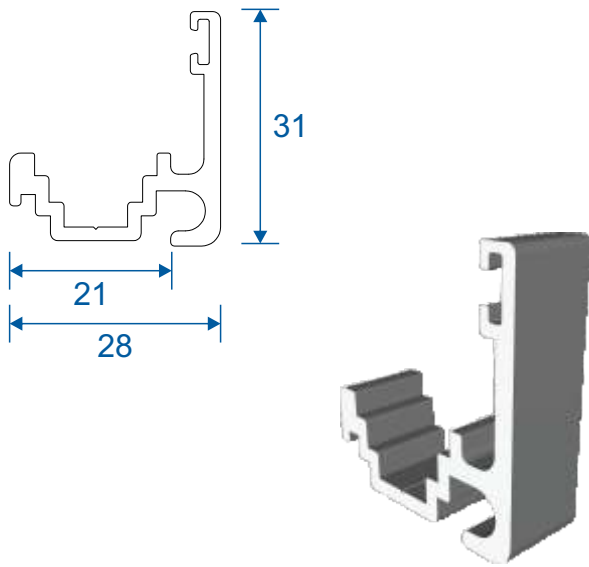

Beads & Adaptors

ETD045 - Double Door Adaptor