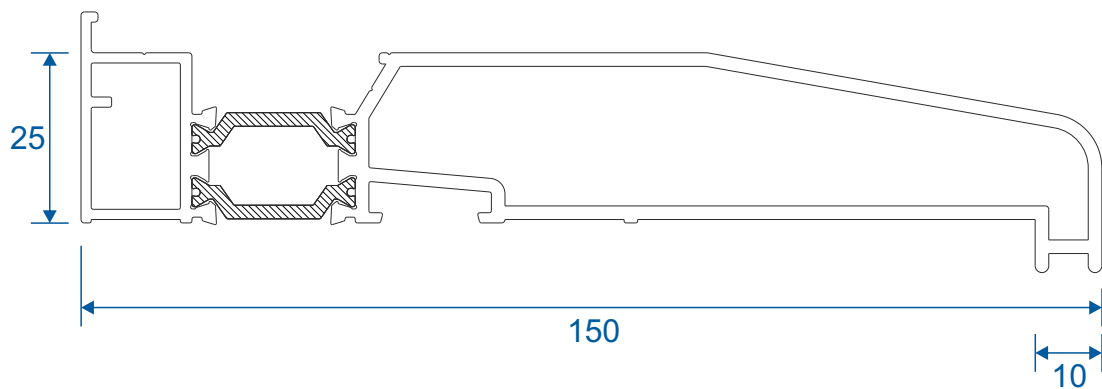

ETC457 - 150mm Cill