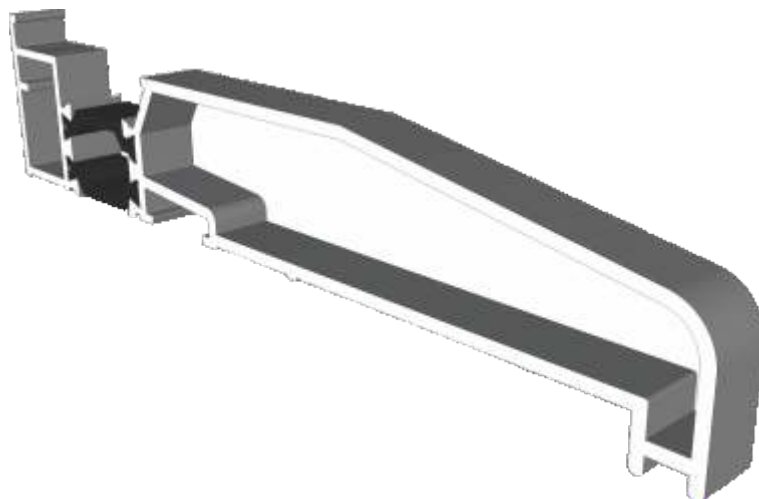

ETC457 - 150mm Cill