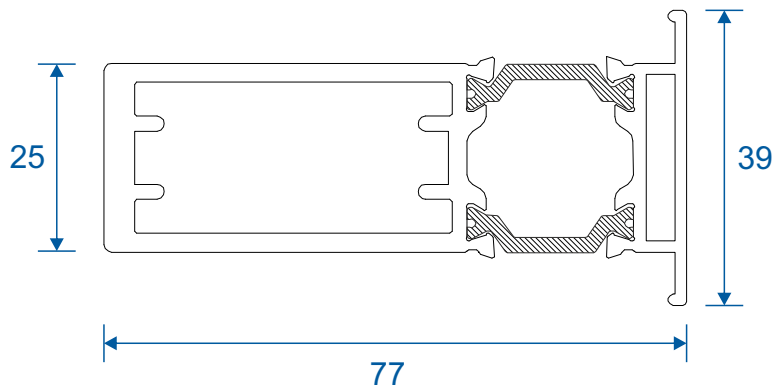

ETC047 - 47mm Corner Post

ETC517 - 25mm Coupler For 70mm Frame