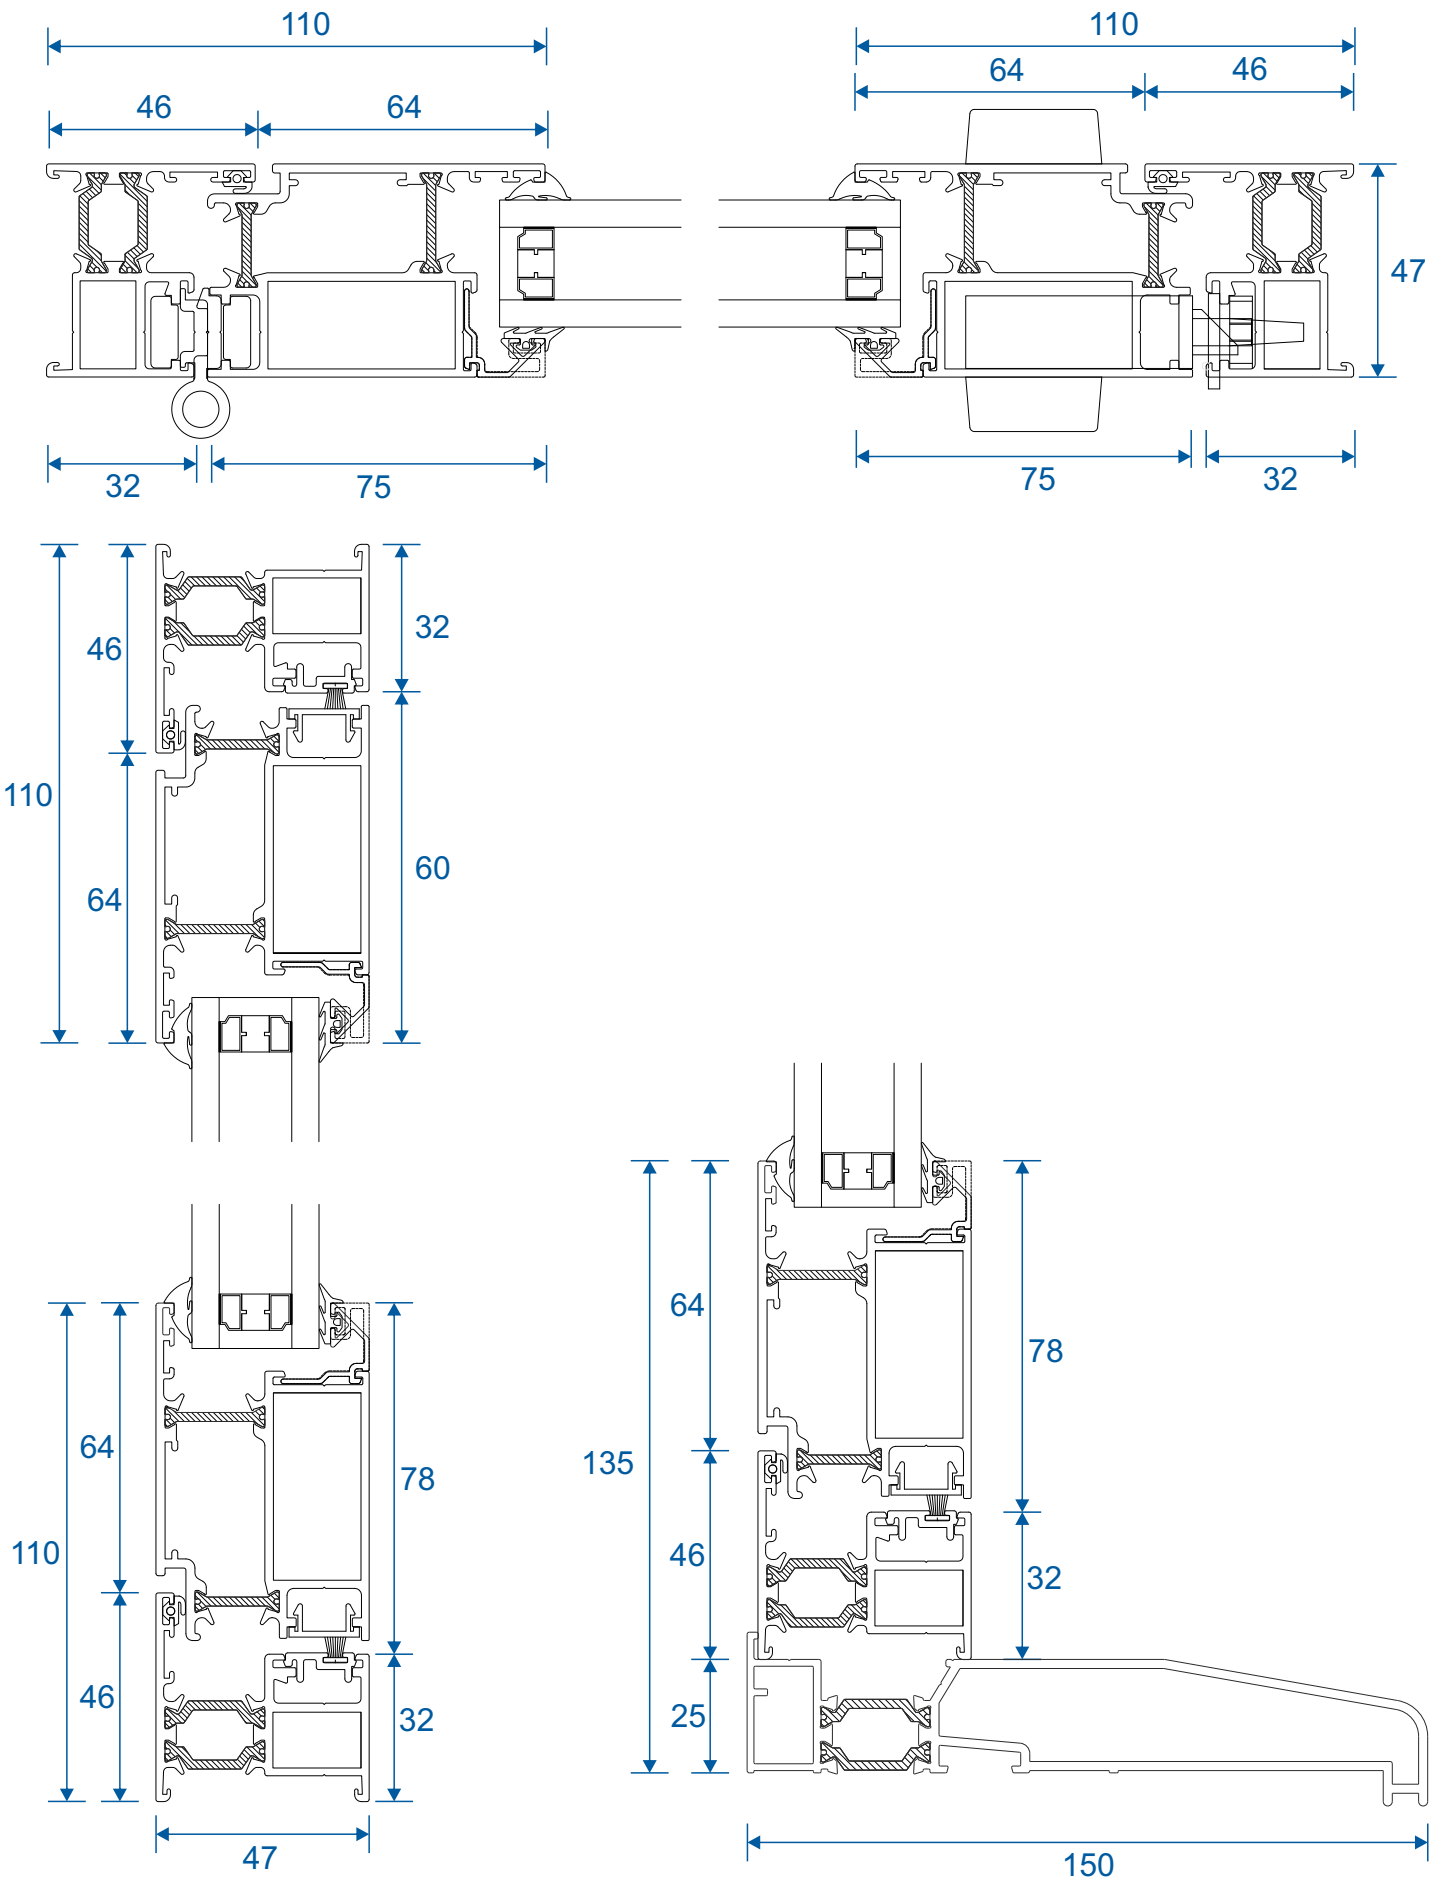

Open Out Door

Using ETD010 Outer Frame