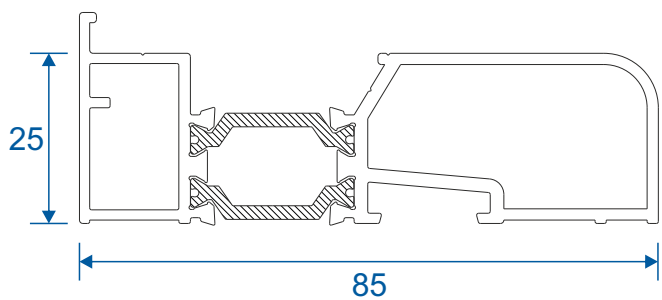

Cills

ETC451 - 85mm Cill