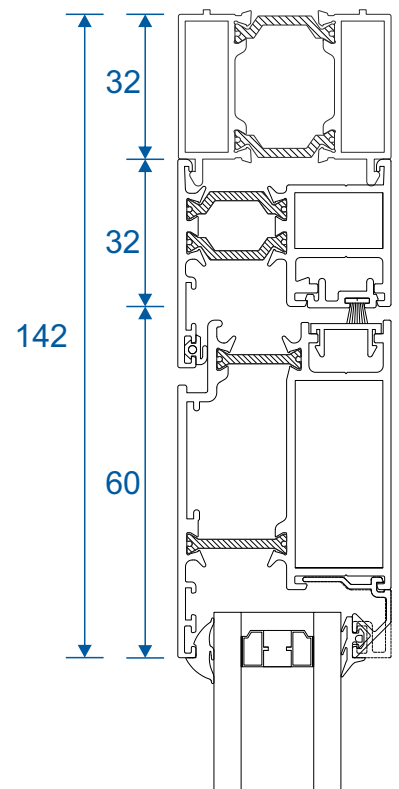

# Open Out - Head Extensions

20mm Extension On ETD018

20mm Extension On ETD014

42mm Extension On ETD018

42mm Extension On ETD014

32mm Extension On ETD010

Duration Windows  
Thames Development  
Charfleets Road  
Canvey Island  
Essex. SS8 0PQ