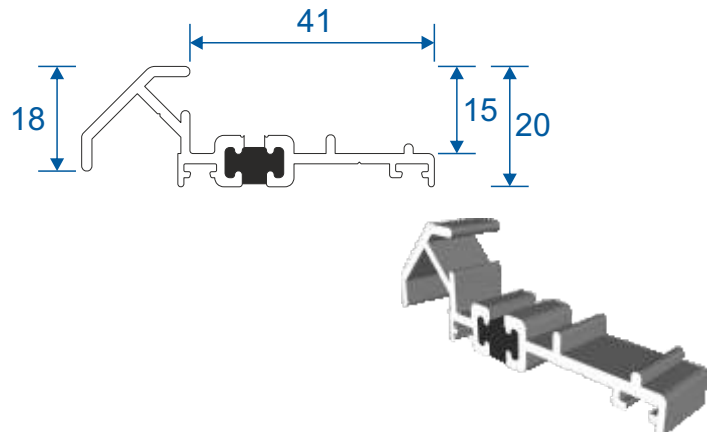

ETD093 - Weather Bar Low Threshold