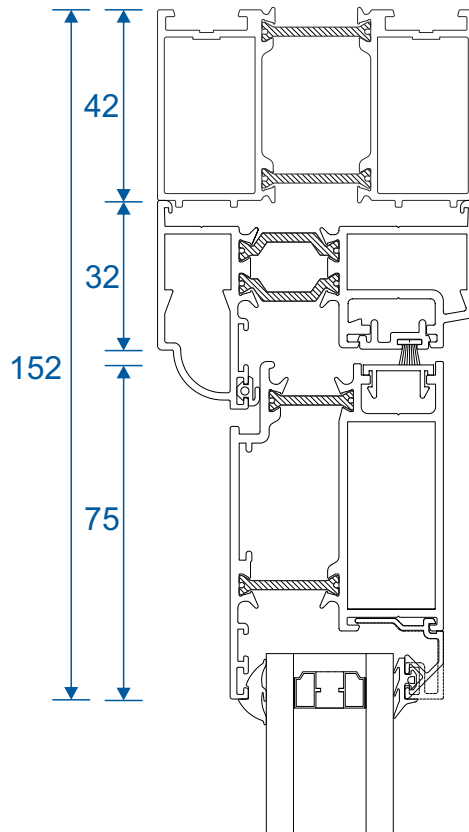

# Open Out - Head Extensions

20mm Extension On ETD018

20mm Extension On ETD014

42mm Extension On ETD018

42mm Extension On ETD014

32mm Extension On ETD010

Duration Windows  
Thames Development  
Charfleets Road  
Canvey Island  
Essex. SS8 0PQ