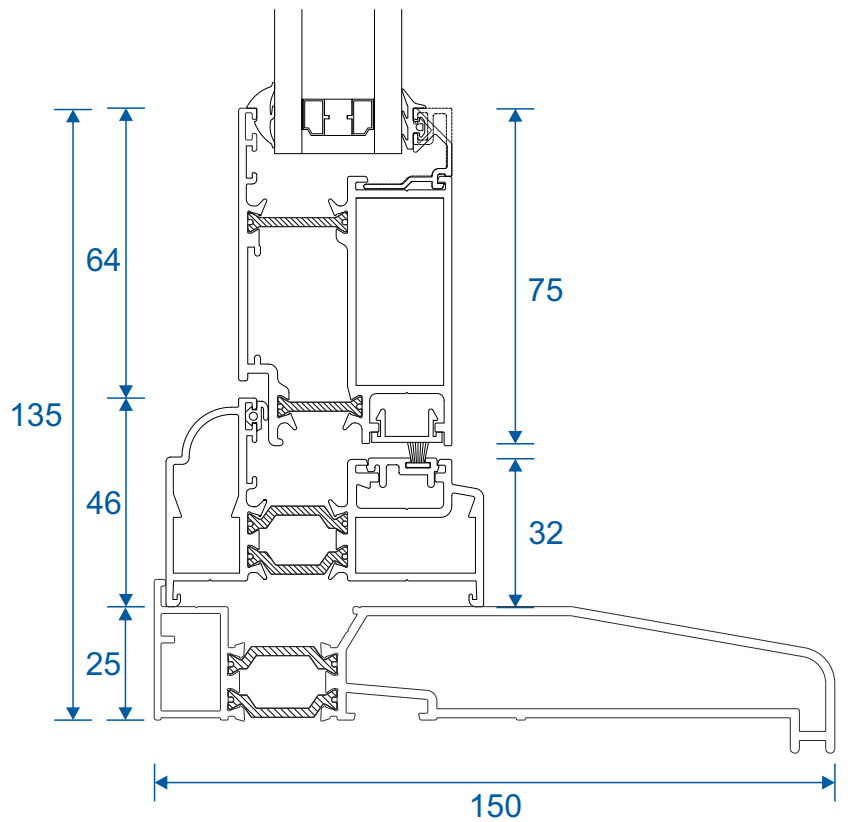

Open Out Door

Using ETD014 Outer Frame