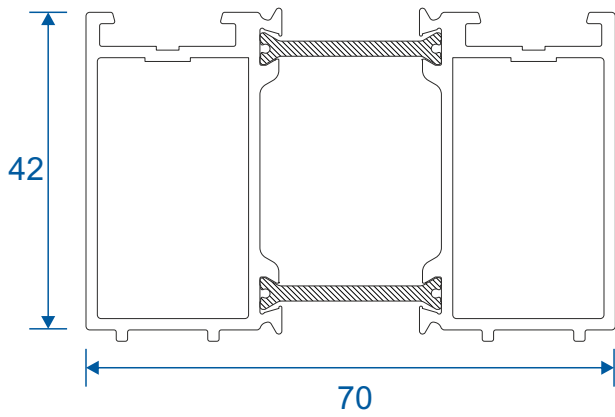

## DV515 - 42mm Extension For 70mm Frame