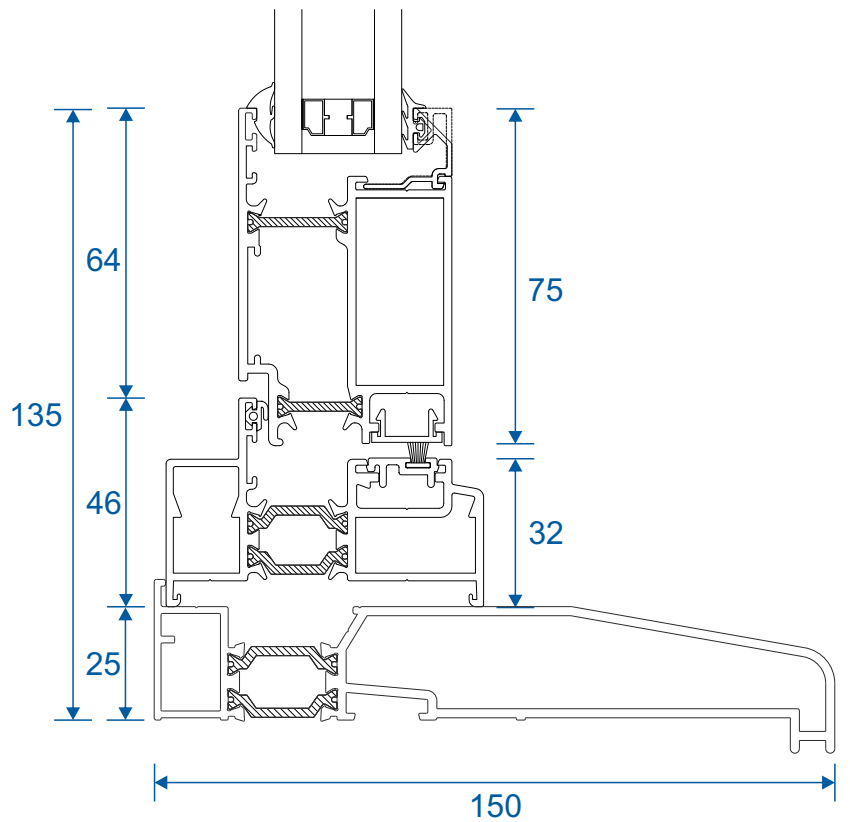

Open Out Door

Using ETD018 Outer Frame