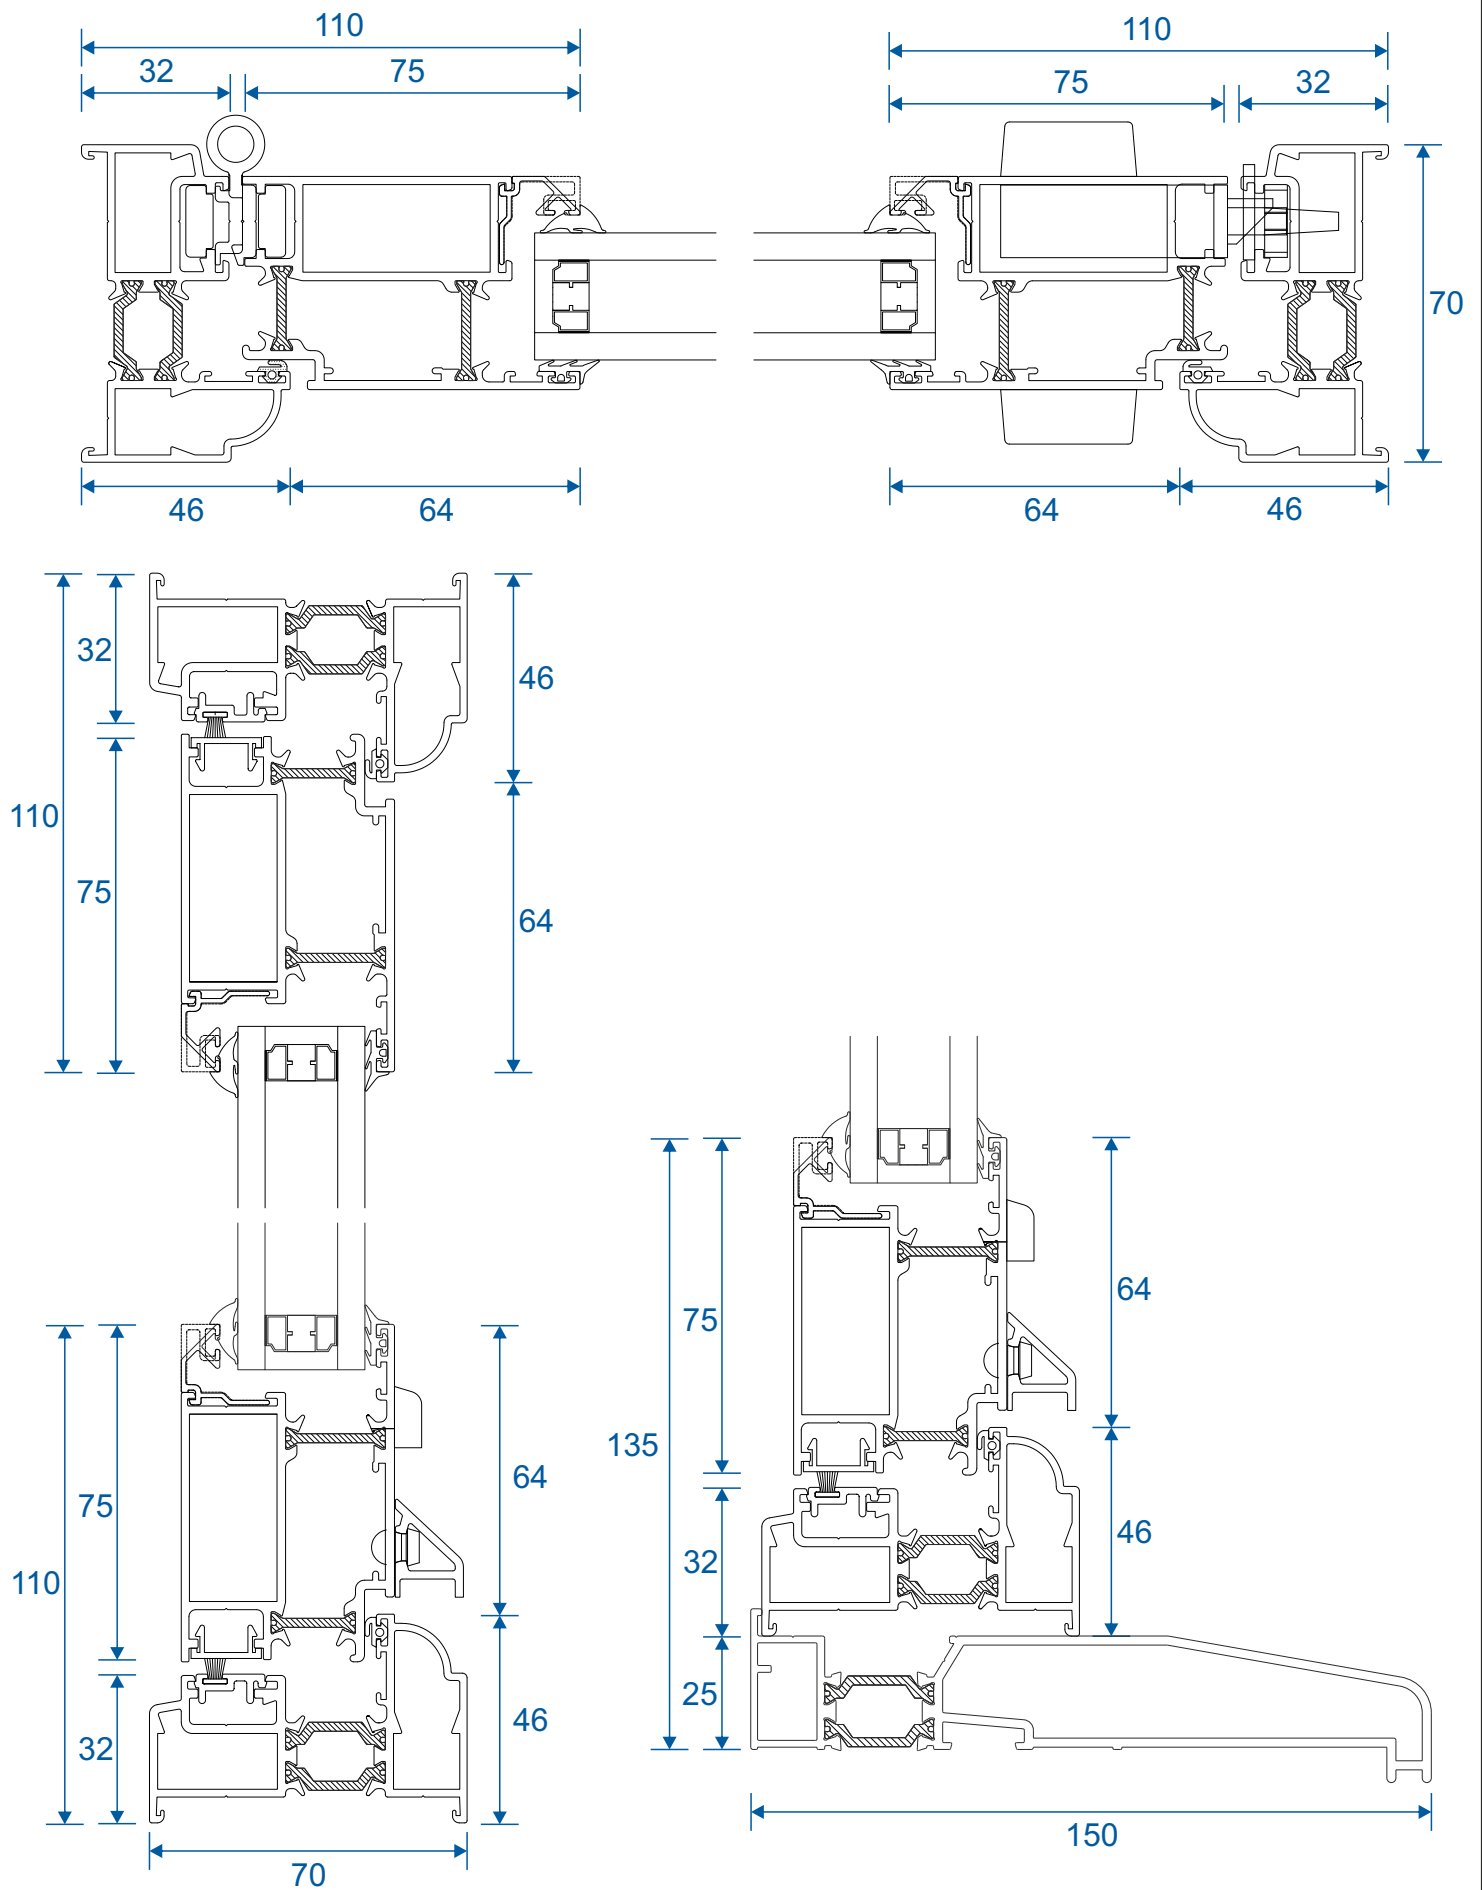

Open In Door

Using ETD014 Outer Frame