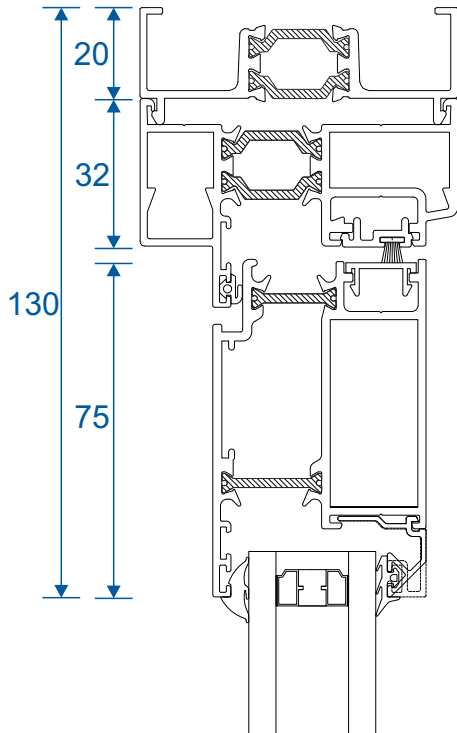

Open Out - Head Extensions

20mm Extension On ETD018