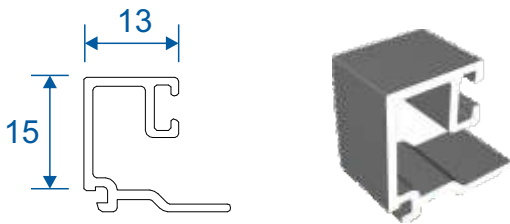

# Beads & Adaptors

**ETD045 - Double Door Adaptor**

**ETD046 - Double Door Adaptor**

**ETC161 - 28mm Square**

**ETC164 - 28mm Chamfered**

**ETC162 - 24mm Square**

**ETC163 - 24mm Chamfered**

**VL72 - Weather Bar**