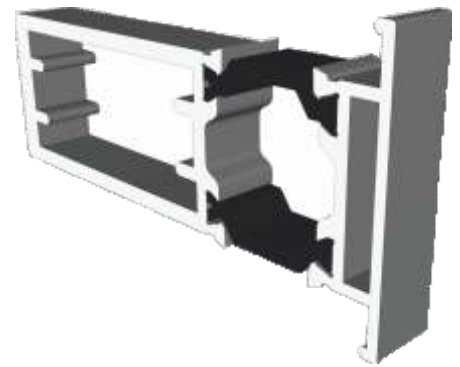

ETC517 - 25mm Coupler For 70mm Frame