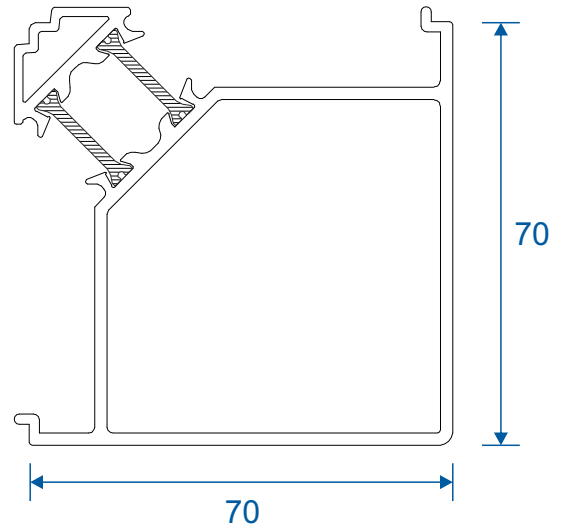

# Couplers & Corner Posts

W20053 - 15mm Coupler For 47mm Frame

ETC517 - 25mm Coupler For 70mm Frame

ETC047 - 47mm Corner Post

ETC048 - 70mm Corner Post