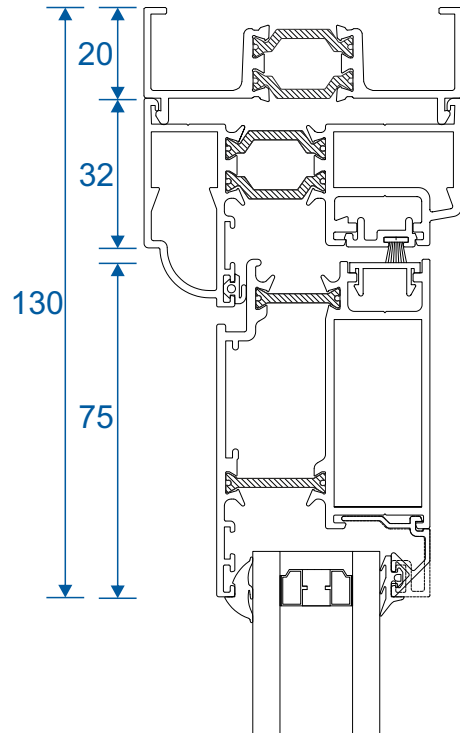

# Open Out - Head Extensions

20mm Extension On ETD018

20mm Extension On ETD014

42mm Extension On ETD018

42mm Extension On ETD014

32mm Extension On ETD010

Duration Windows  
Thames Development  
Charfleets Road  
Canvey Island  
Essex. SS8 0PQ