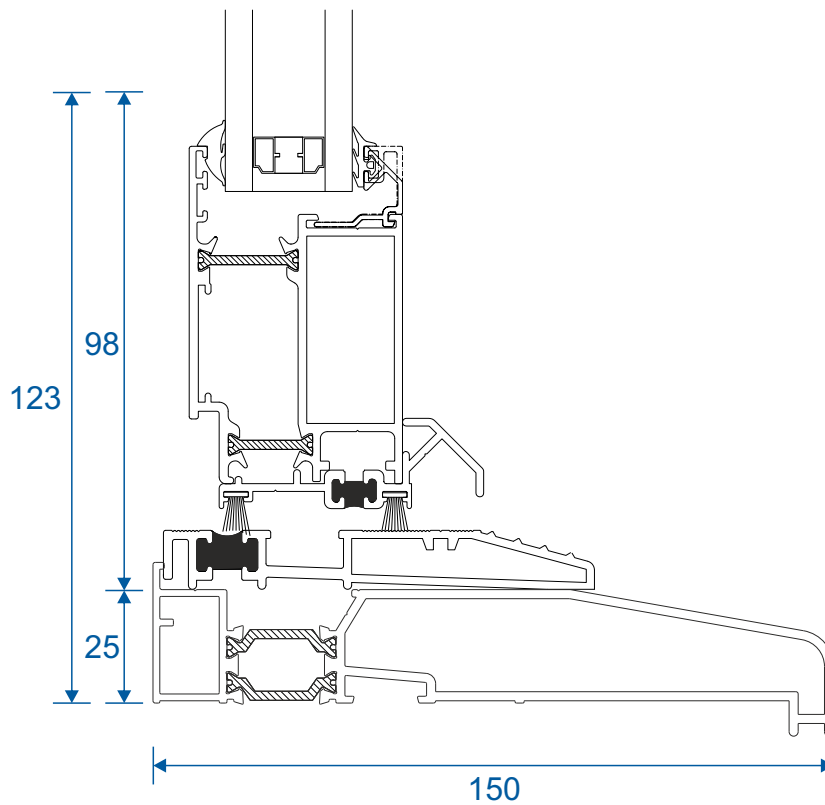

Low Threshold With 150mm Cill