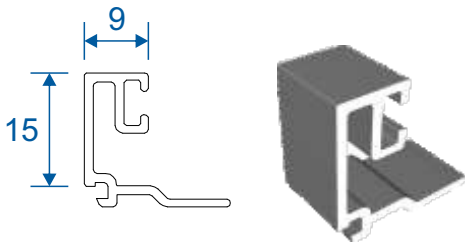

# Beads & Adaptors

**ETD045 - Double Door Adaptor**

**ETD046 - Double Door Adaptor**

**ETC161 - 28mm Square**

**ETC164 - 28mm Chamfered**

**ETC162 - 24mm Square**

**ETC163 - 24mm Chamfered**

**VL72 - Weather Bar**