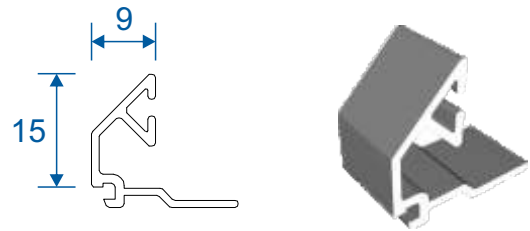

# Beads & Adaptors

**ETD045 - Double Door Adaptor**

**ETD046 - Double Door Adaptor**

**ETC161 - 28mm Square**

**ETC164 - 28mm Chamfered**

**ETC162 - 24mm Square**

**ETC163 - 24mm Chamfered**

**VL72 - Weather Bar**