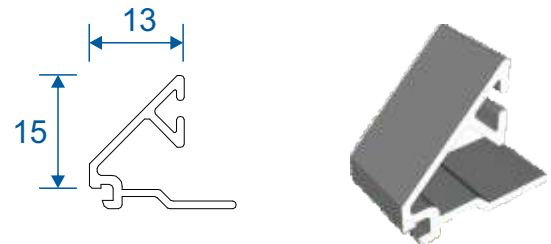

# Beads & Adaptors

**ETD045 - Double Door Adaptor**

**ETD046 - Double Door Adaptor**

**ETC161 - 28mm Square**

**ETC164 - 28mm Chamfered**

**ETC162 - 24mm Square**

**ETC163 - 24mm Chamfered**

**VL72 - Weather Bar**