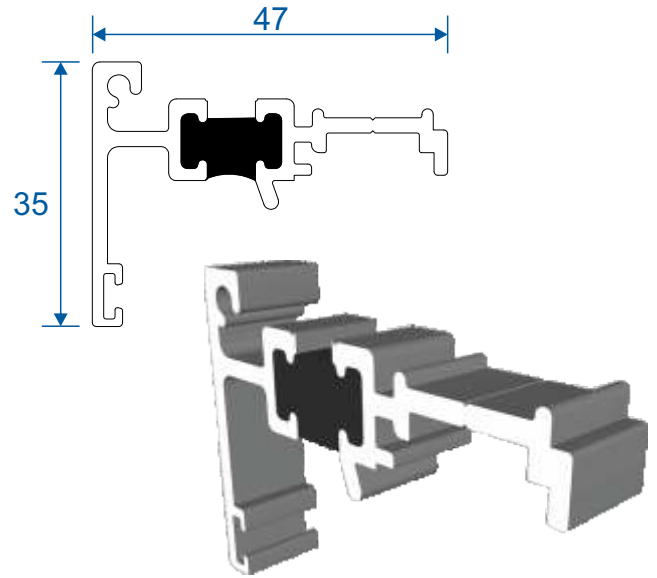

## ETC058 - 32mm Extension For 47mm Frame

# Beads & Adaptors

**ETD045 - Double Door Adaptor**

**ETD046 - Double Door Adaptor**

**ETC161 - 28mm Square**

**ETC164 - 28mm Chamfered**

**ETC162 - 24mm Square**

**ETC163 - 24mm Chamfered**

**VL72 - Weather Bar**