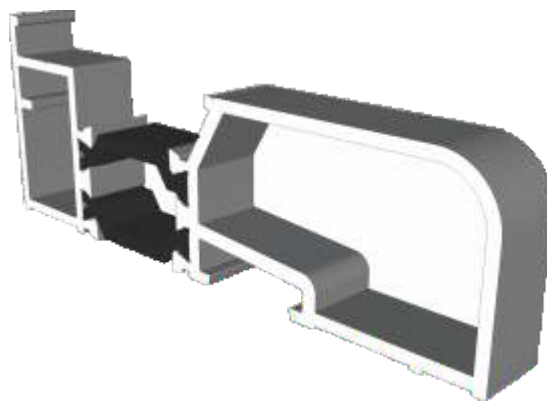

Cills

ETC451 - 85mm Cill