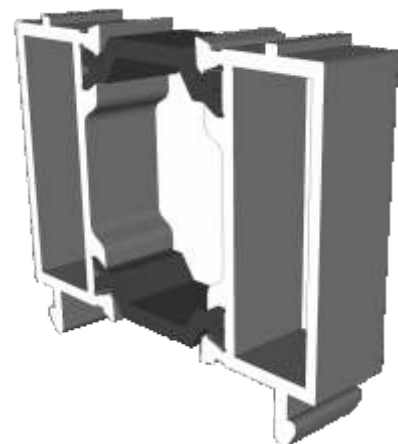

ETC058 - 32mm Extension For 47mm Frame