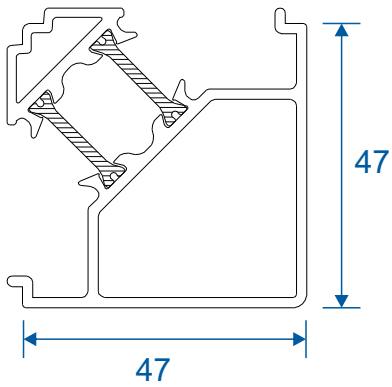

# Couplers & Corner Posts

W20053 - 15mm Coupler For 47mm Frame

ETC517 - 25mm Coupler For 70mm Frame

ETC047 - 47mm Corner Post

ETC048 - 70mm Corner Post