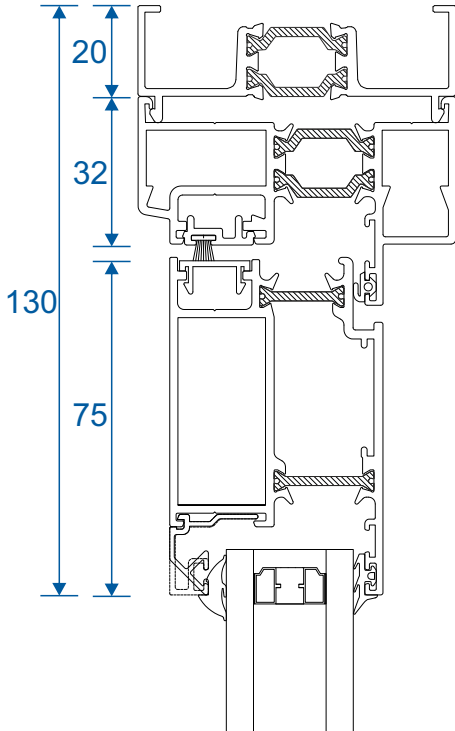

Open In Doors - Head Extensions

20mm Extension On ETD018