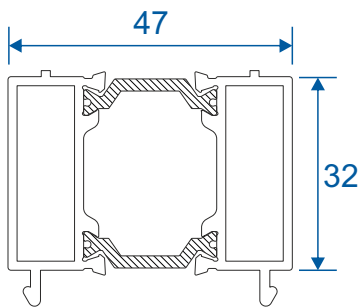

ETC058 - 32mm Extension For 47mm Frame