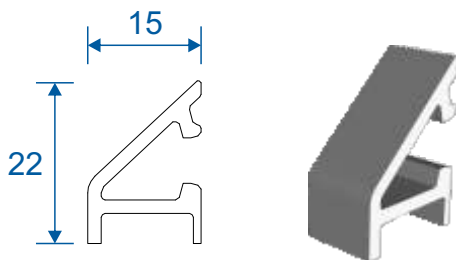

# Beads & Adaptors

**ETD045 - Double Door Adaptor**

**ETD046 - Double Door Adaptor**

**ETC161 - 28mm Square**

**ETC164 - 28mm Chamfered**

**ETC162 - 24mm Square**

**ETC163 - 24mm Chamfered**

**VL72 - Weather Bar**