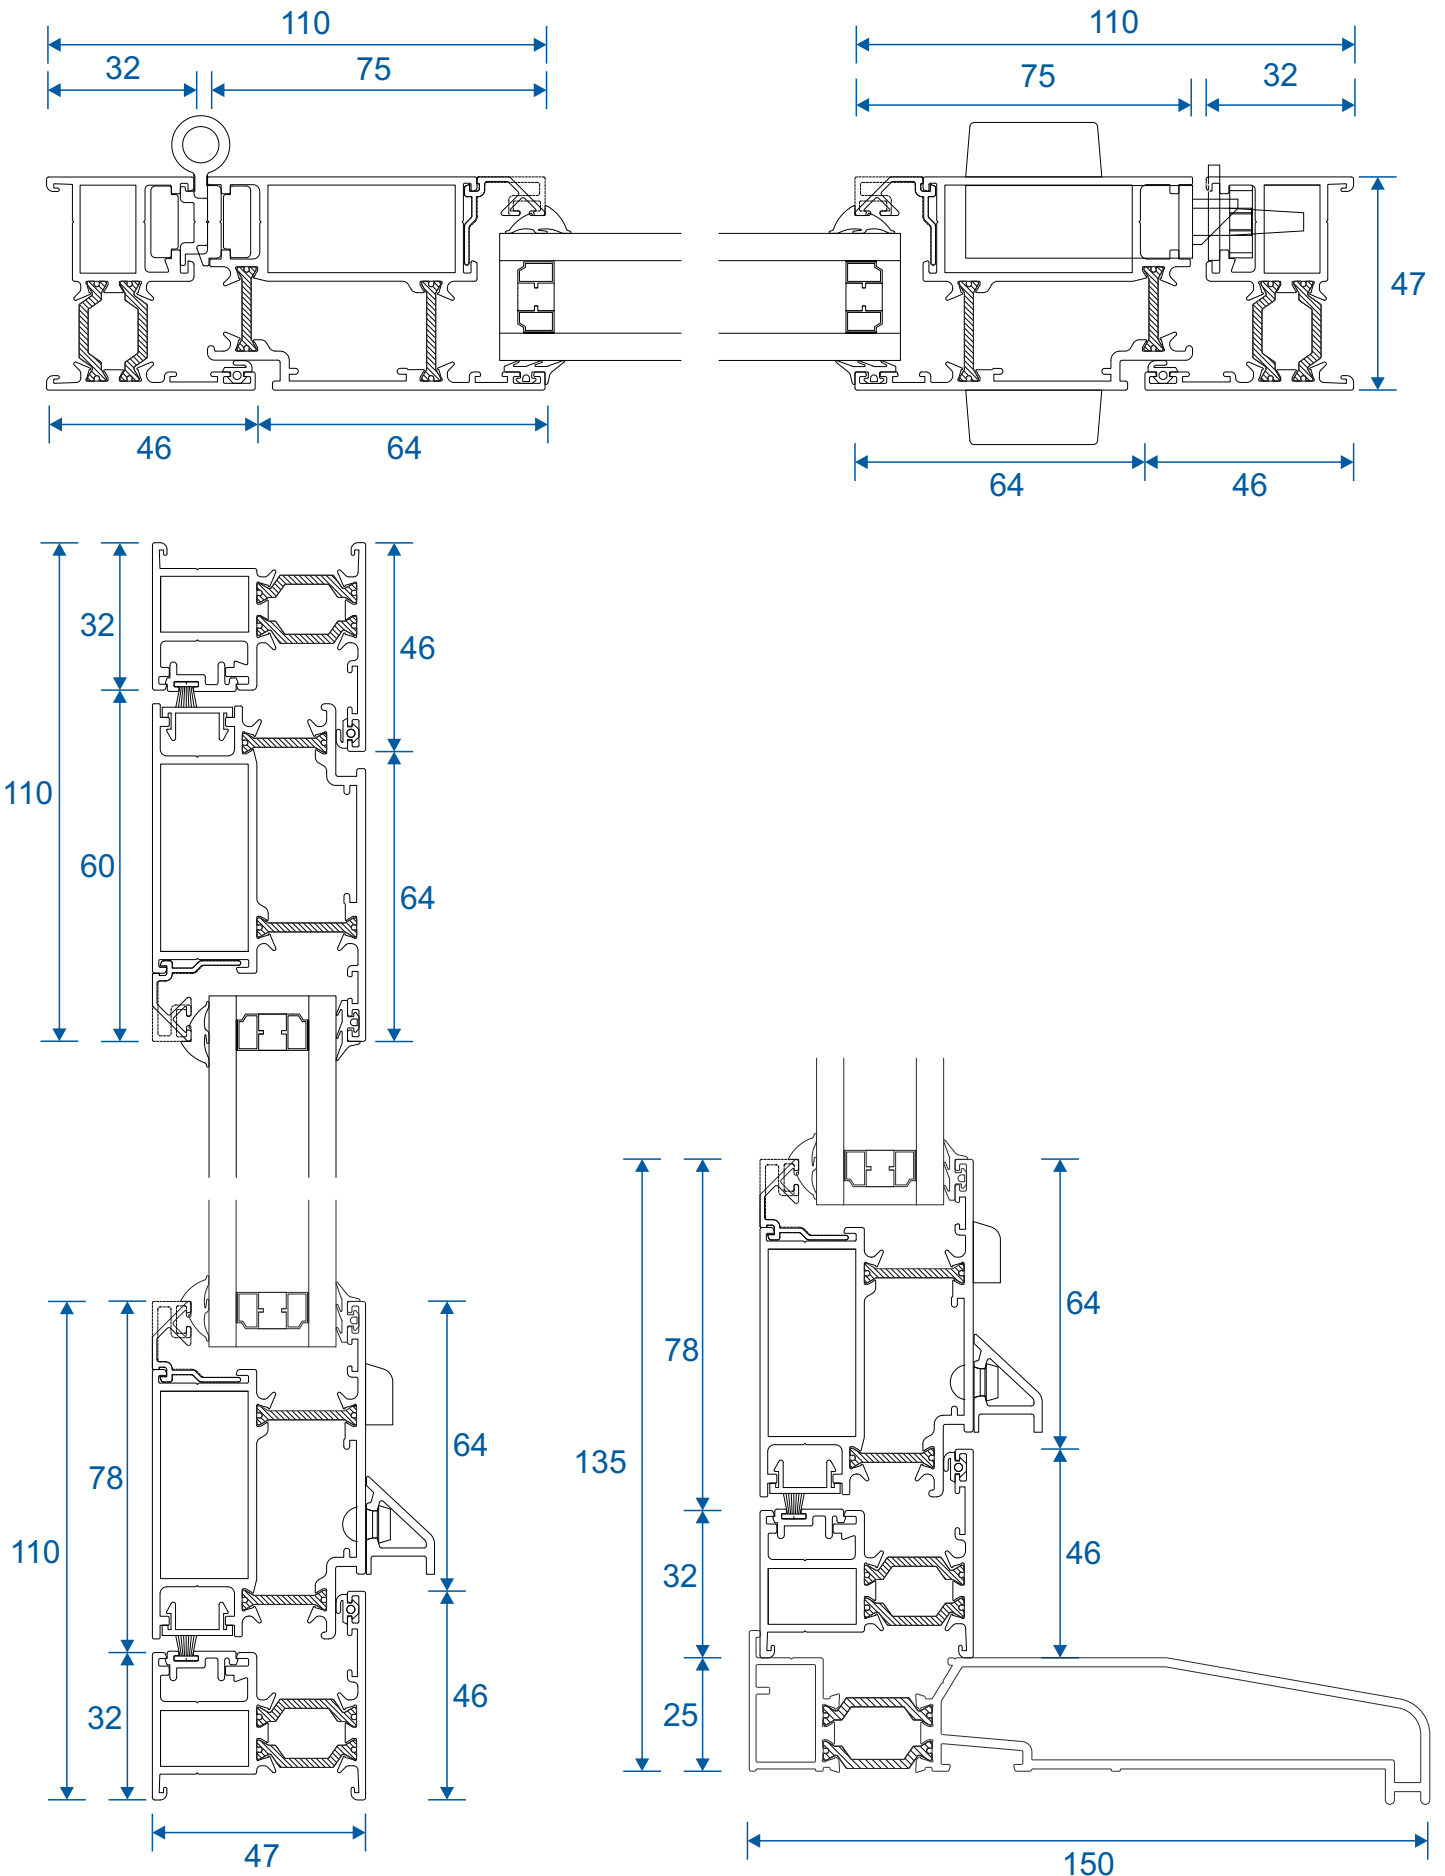

Open In Door

Using ETD010 Outer Frame