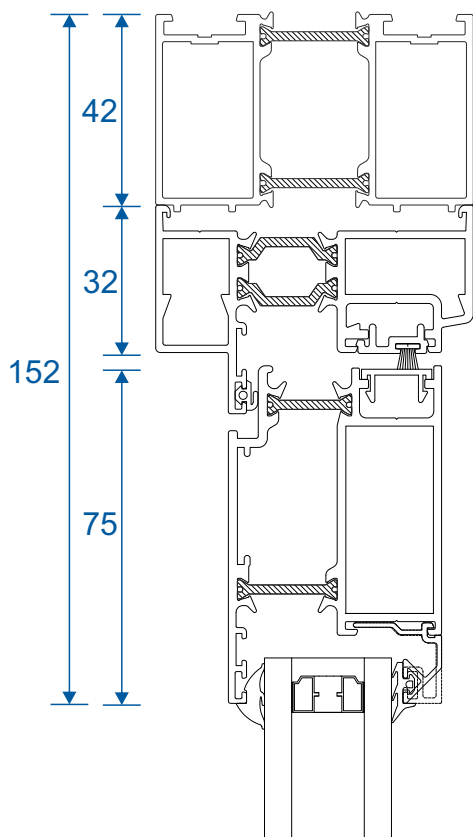

# Open Out - Head Extensions

20mm Extension On ETD018

20mm Extension On ETD014

42mm Extension On ETD018

42mm Extension On ETD014

32mm Extension On ETD010

Duration Windows  
Thames Development  
Charfleets Road  
Canvey Island  
Essex. SS8 0PQ