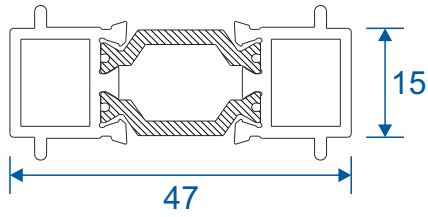

Couplers & Corner Posts

W20053 - 15mm Coupler For 47mm Frame