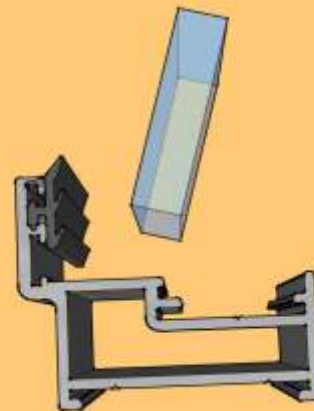

All fixing screws shall be suitable for the structure and the application. Please refer to relevant parts of BS 8213-4 for installation guidance.

All products should be fitted plum, level and square.

Duration Windows reserve the right to make changes to the product specifications as technical developments dictate, and without prior notice. Pictures shown are for illustrative purposes and are not binding in detail, colour or specification.

Deglazing (Reverse to Glaze)

Deglazing

1

GLAZED UNIT

2

REMOVE WEDGE GASKET

3

PUSH BEAD IN & ROTATE OUT

4

REMOVE GLASS

**Example here is for a fixed internal screen.
All products will follow the same general procedure.**

Coupling

Coupling Products

1

TEST FIT

2