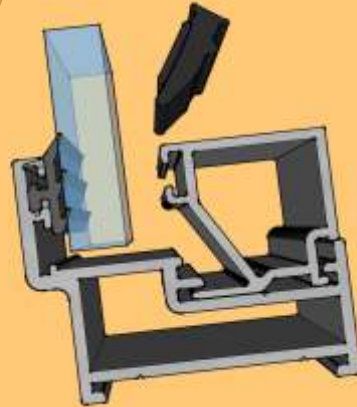

Deglazing (Reverse to Glaze)

Deglazing

1

GLAZED UNIT

2

REMOVE WEDGE GASKET

3

PUSH BEAD IN & ROTATE OUT

4

REMOVE GLASS

**Example here is for a fixed internal screen.
All products will follow the same general procedure.**

Coupling

Coupling Products

1

TEST FIT

2