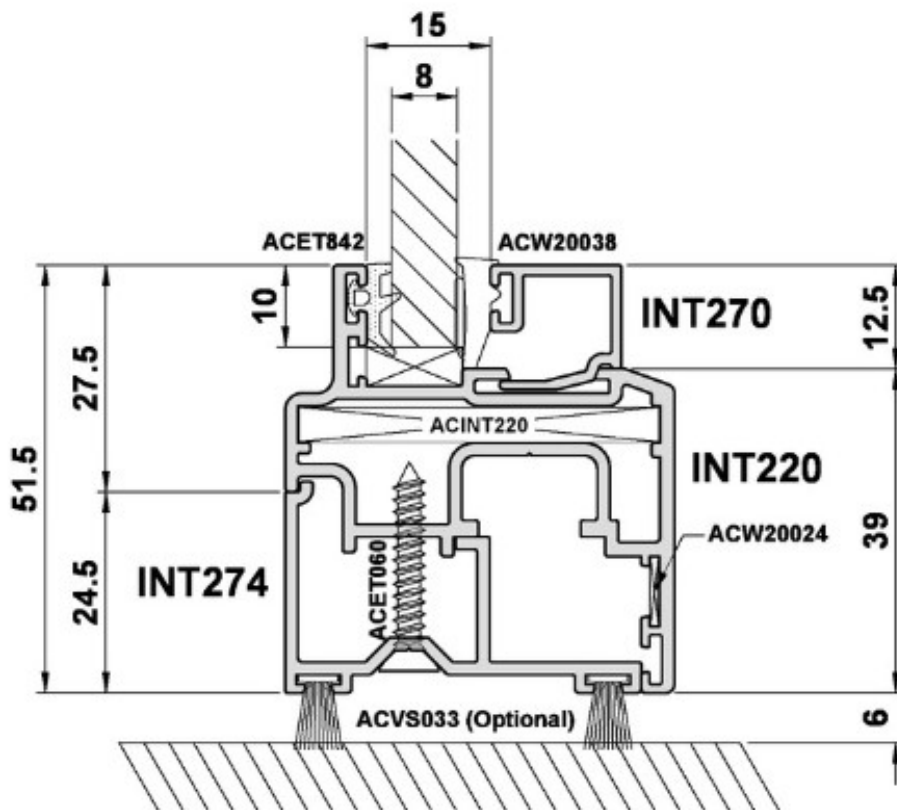

Internal Screens

Assembly Guide

DURATION
WINDOWS

Heritage Internal Screens

Introduction

Intended for internal use only, the system has no drainage and requires little assembly on site.

Hinged doors will be provided with a screwed in temporary wooden threshold (to keep secure in transit) which needs removal on site.

All fixing screws shall be suitable for the structure and the application. Please refer to relevant parts of BS 8213-4 for installation guidance.

All products should be fitted plum, level and square.

Duration Windows reserve the right to make changes to the product specifications as technical developments dictate, and without prior notice. Pictures shown are for illustrative purposes and are not binding in detail, colour or specification.