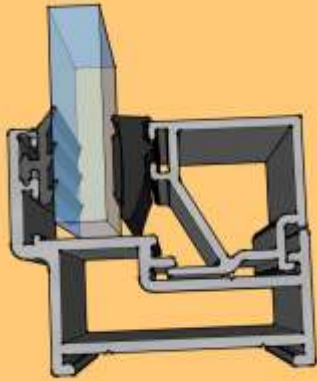

All fixing screws shall be suitable for the structure and the application. Please refer to relevant parts of BS 8213-4 for installation guidance.

All products should be fitted plum, level and square.

Duration Windows reserve the right to make changes to the product specifications as technical developments dictate, and without prior notice. Pictures shown are for illustrative purposes and are not binding in detail, colour or specification.

Deglazing (Reverse to Glaze)

Deglazing

1

GLAZED UNIT

2

REMOVE WEDGE GASKET

3

PUSH BEAD IN & ROTATE OUT