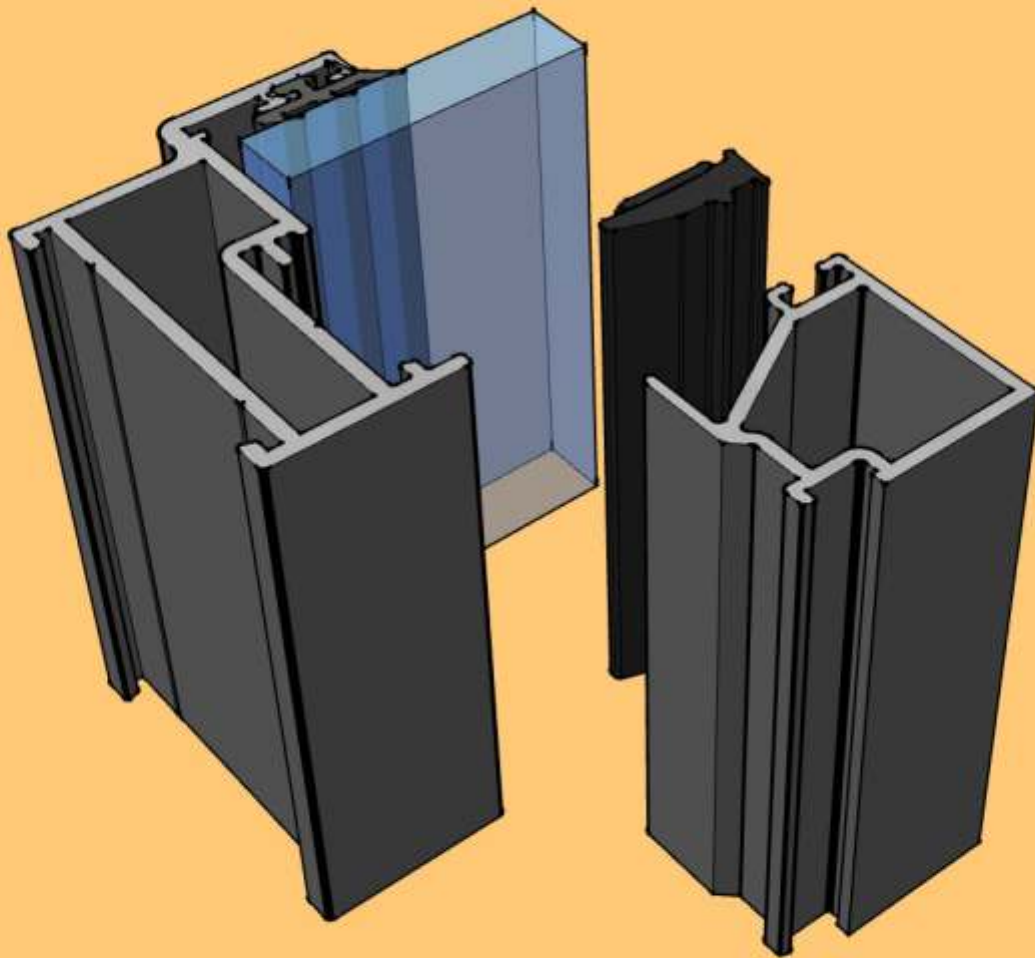

Internal Screens

Assembly Guide

DURATION
WINDOWS

Heritage Internal Screens

Introduction

Intended for internal use only, the system has no drainage and requires little assembly on site.

Hinged doors will be provided with a screwed in temporary wooden threshold (to keep secure in transit) which needs removal on site.

All fixing screws shall be suitable for the structure and the application. Please refer to relevant parts of BS 8213-4 for installation guidance.

All products should be fitted plum, level and square.

Duration Windows reserve the right to make changes to the product specifications as technical developments dictate, and without prior notice. Pictures shown are for illustrative purposes and are not binding in detail, colour or specification.